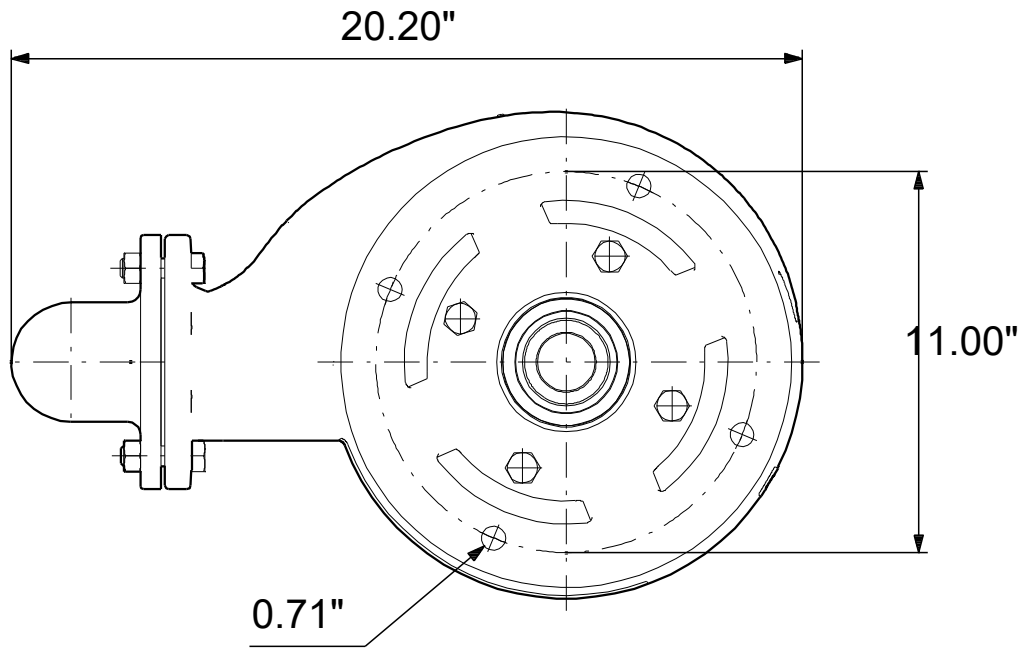

99030257 SLV.25.A30 .30.EX.2.61R.C 60 Hz

Note! All units are in [in] unless others are stated.
Disclaimer: This simplified dimensional drawing does not show all details.

99030257 SLV.25.A30 .30.EX.2.61R.C 60 Hz

Note! All units are in [in] unless others are stated
Disclaimer: This simplified dimensional drawing does not show all details.

99030257 SLV.25.A30 .30.EX.2.61R.C 60 Hz

Note! All units are in [in] unless others are stated.
Disclaimer: This simplified dimensional drawing does not show all details.