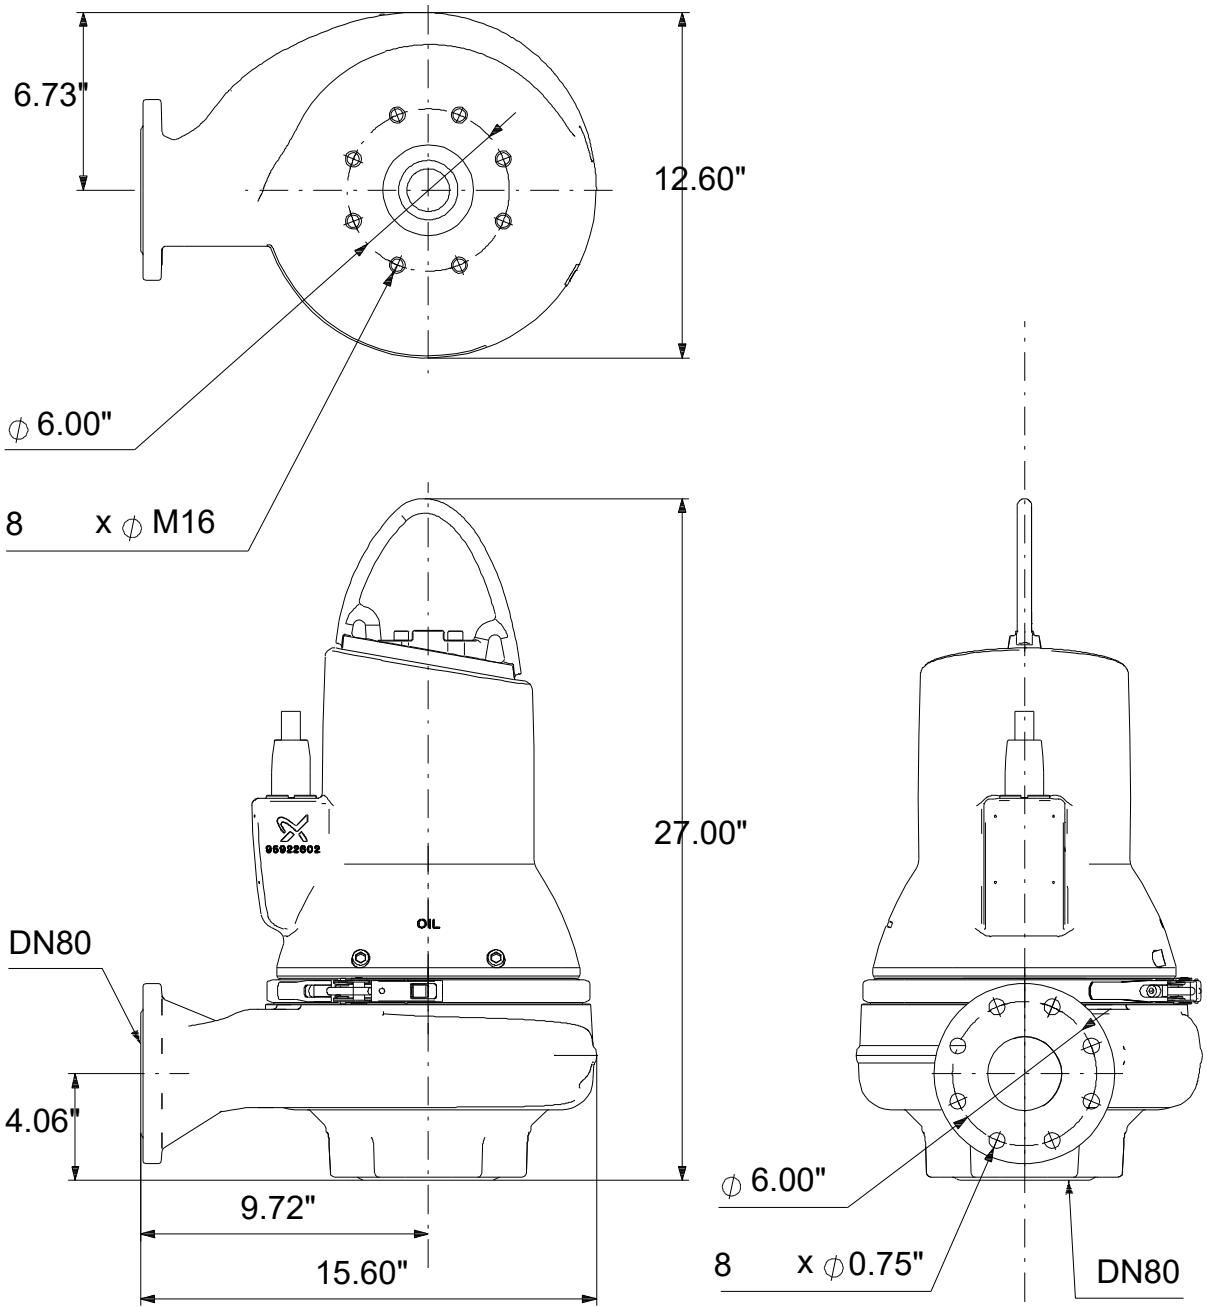

99030257 SLV.25.A30 .30.EX.2.61R.C 60 Hz

Note! All units are in [in] unless others are stated.
Disclaimer: This simplified dimensional drawing does not show all details.

99030257 SLV.25.A30 .30.EX.2.61R.C 60 Hz

Note! All units are in [in] unless others are stated
Disclaimer: This simplified dimensional drawing does not show all details.

99030257 SLV.25.A30 .30.EX.2.61R.C 60 Hz

Note! All units are in [in] unless others are stated.
Disclaimer: This simplified dimensional drawing does not show all details.