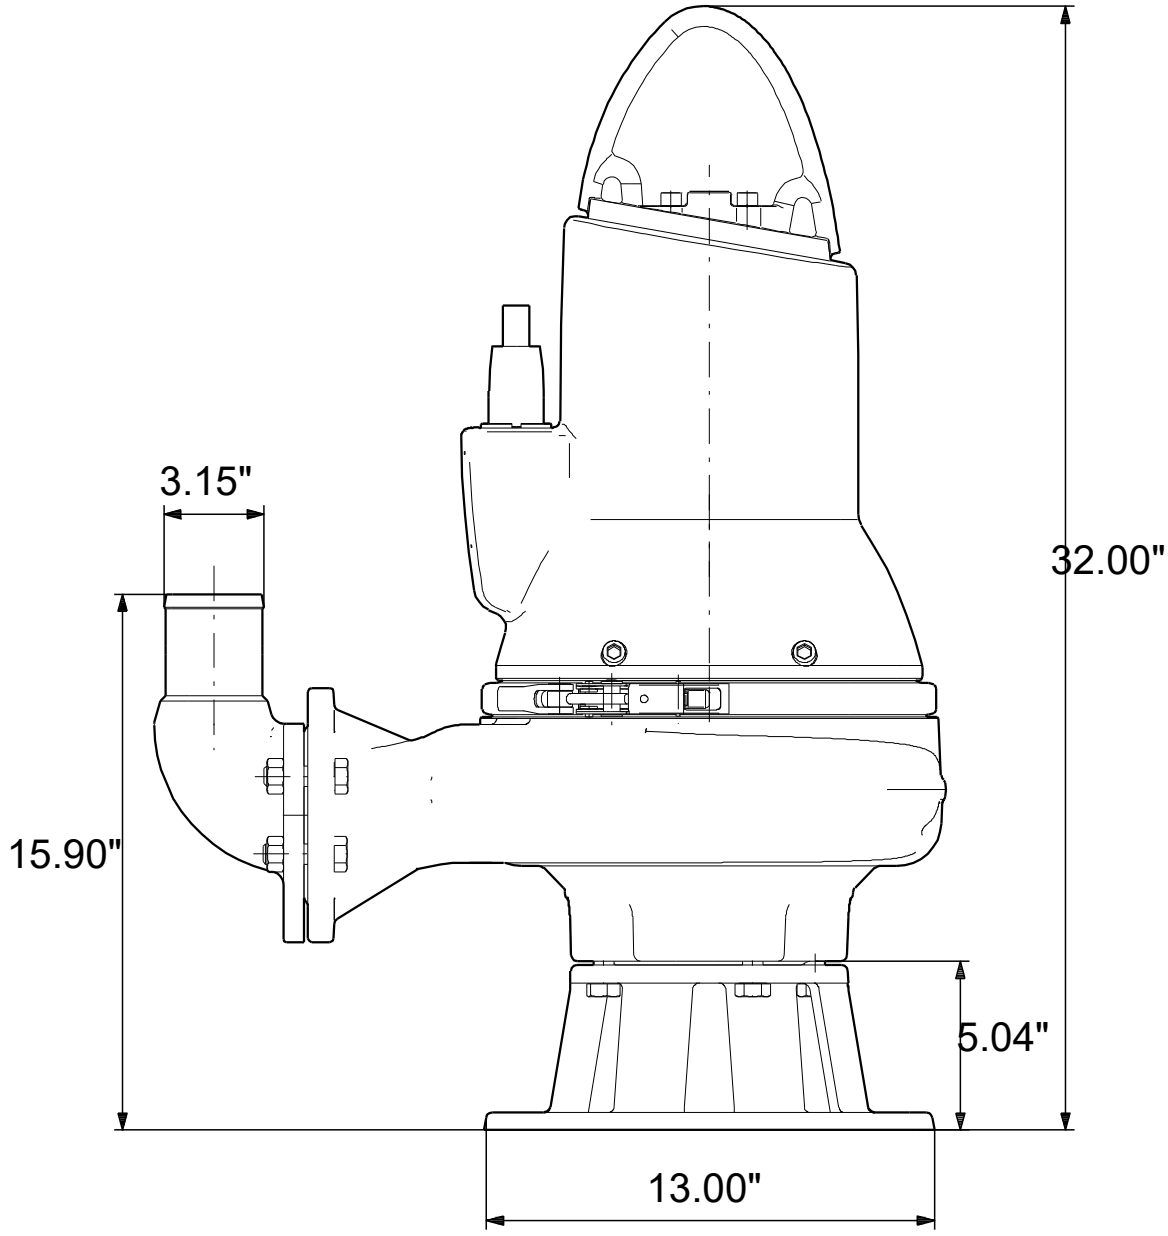

99030257 SLV.25.A30 .30.EX.2.61R.C 60 Hz

Note! All units are in [in] unless others are stated.
Disclaimer: This simplified dimensional drawing does not show all details.

99030257 SLV.25.A30 .30.EX.2.61R.C 60 Hz

Note! All units are in [in] unless others are stated
Disclaimer: This simplified dimensional drawing does not show all details.

99030257 SLV.25.A30 .30.EX.2.61R.C 60 Hz

Note! All units are in [in] unless others are stated.
Disclaimer: This simplified dimensional drawing does not show all details.