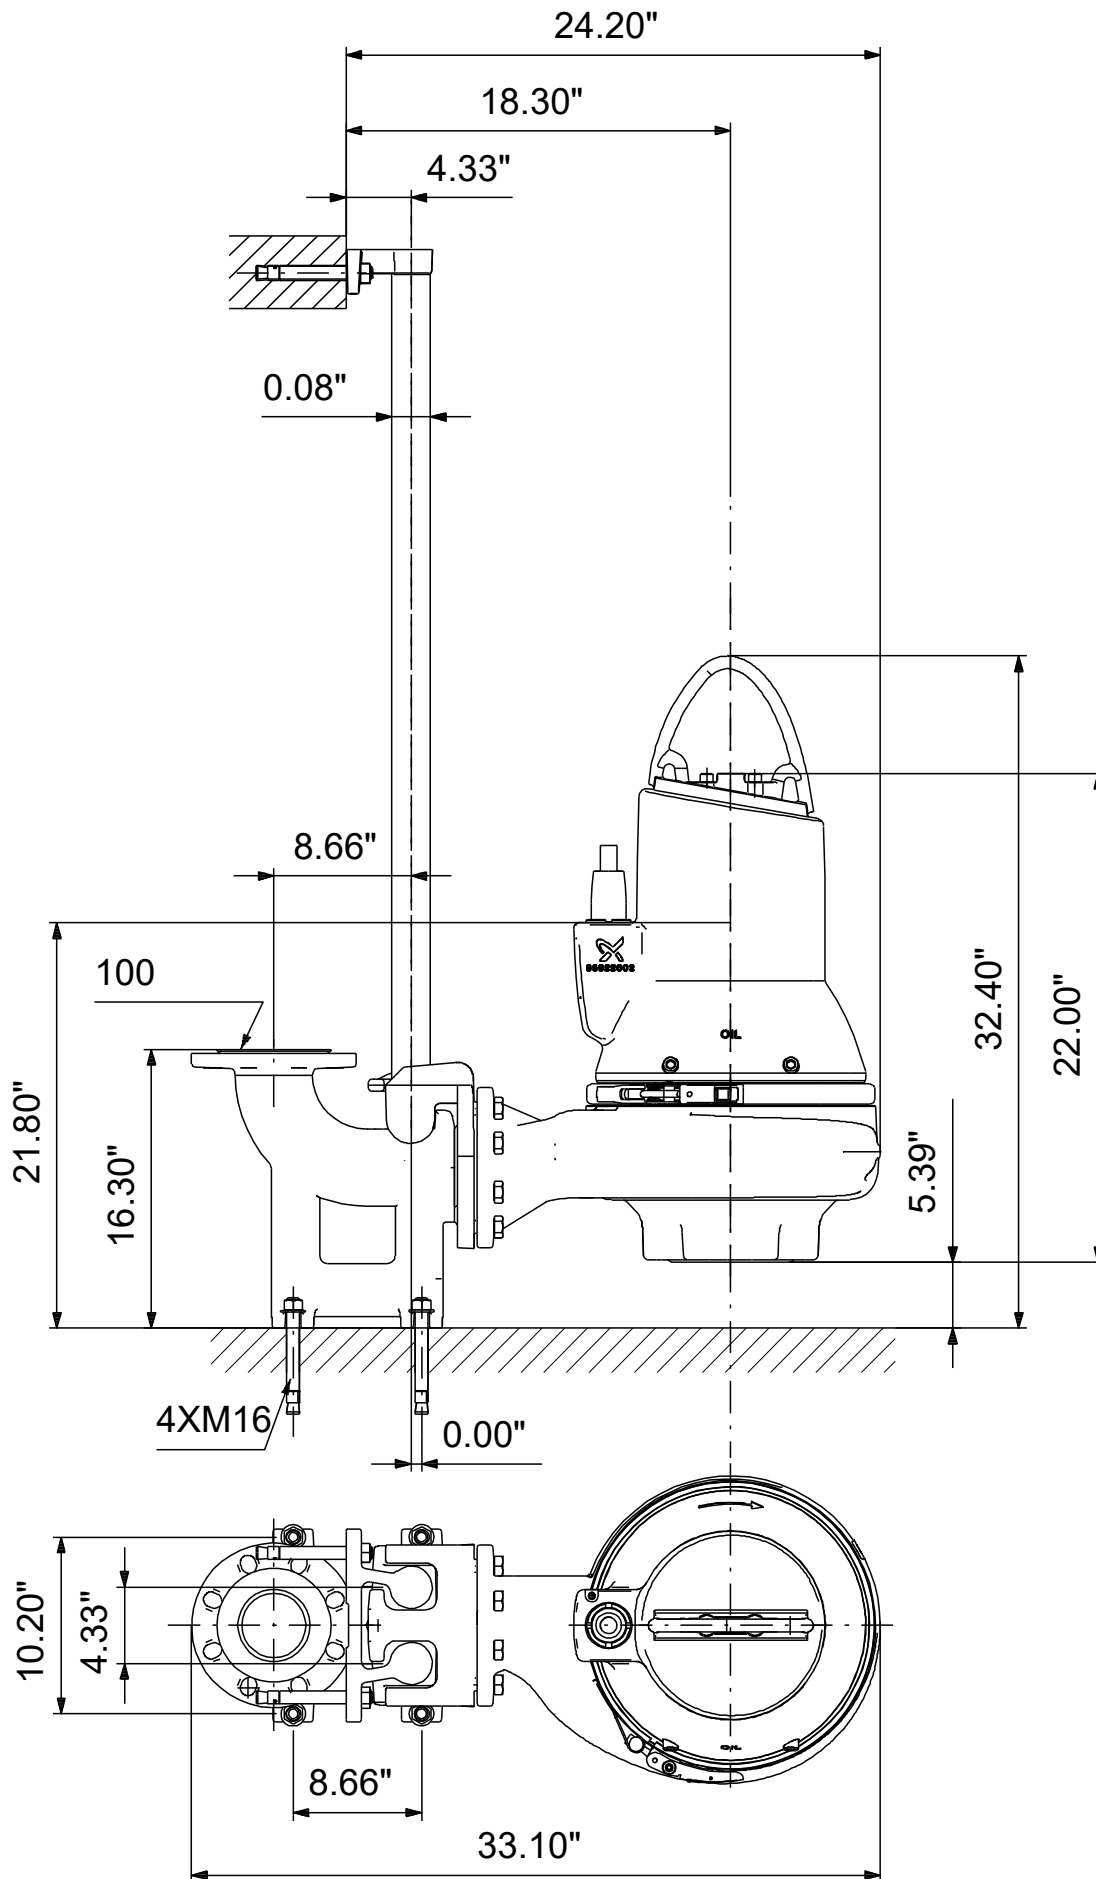

99030257 SLV.25.A30 .30.EX.2.61R.C 60 Hz

Note! All units are in [in] unless others are stated.
Disclaimer: This simplified dimensional drawing does not show all details.

99030257 SLV.25.A30 .30.EX.2.61R.C 60 Hz

Note! All units are in [in] unless others are stated
Disclaimer: This simplified dimensional drawing does not show all details.

99030257 SLV.25.A30 .30.EX.2.61R.C 60 Hz

Note! All units are in [in] unless others are stated.
Disclaimer: This simplified dimensional drawing does not show all details.