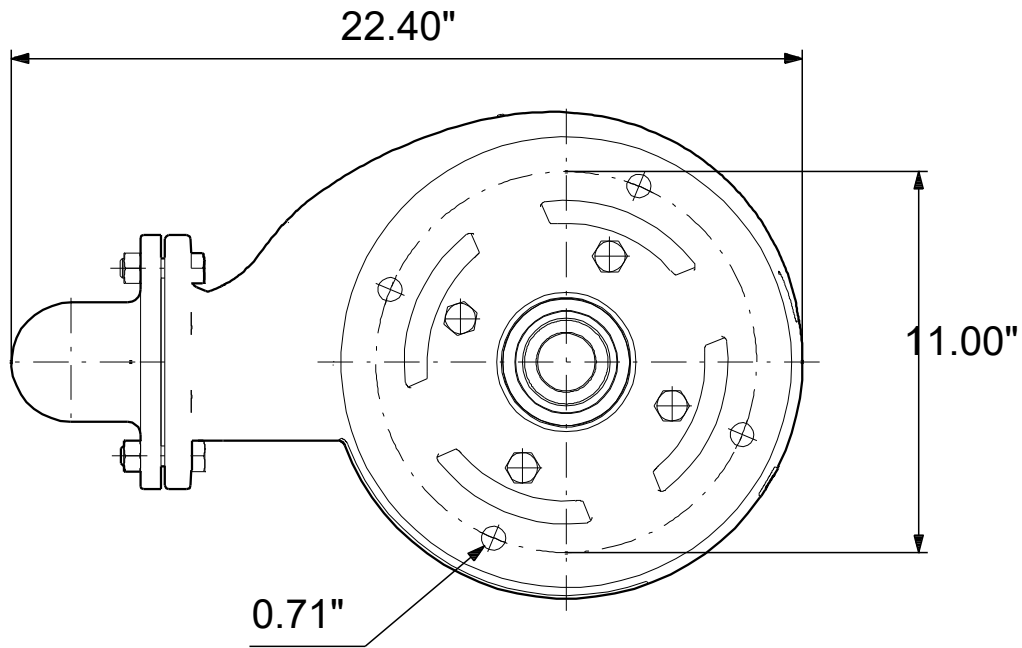

# 99030256 SLV.25.A25 .55.EX.2.61R.C 60 Hz

Note! All units are in [in] unless others are stated.  
Disclaimer: This simplified dimensional drawing does not show all details.

# 99030256 SLV.25.A25 .55.EX.2.61R.C 60 Hz

Note! All units are in [in] unless others are stated  
Disclaimer: This simplified dimensional drawing does not show all details.