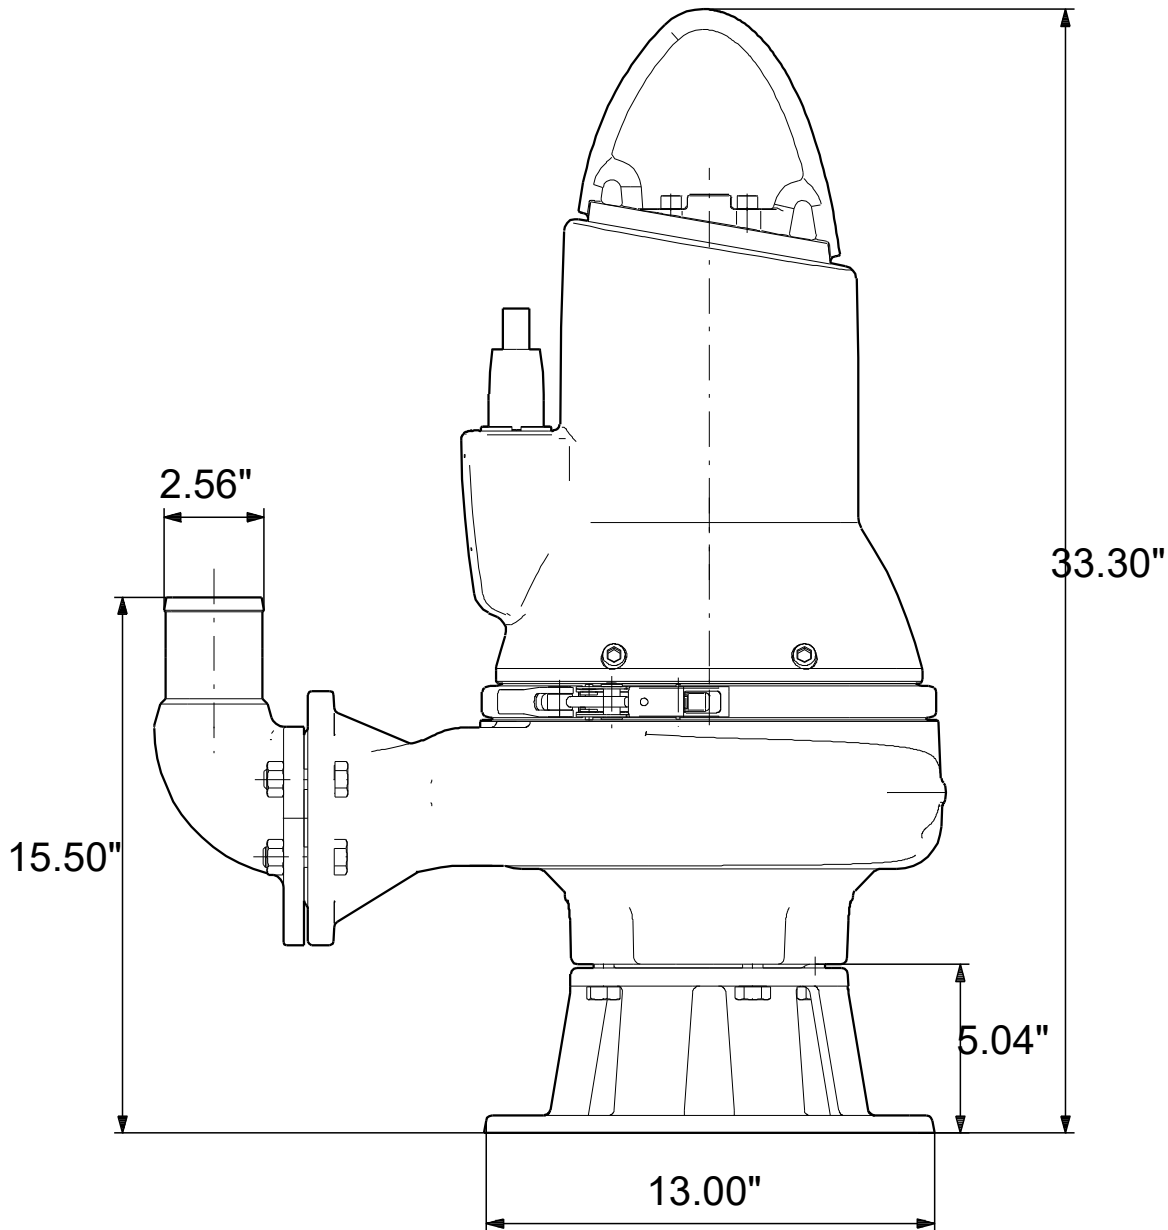

# 99030256 SLV.25.A25 .55.EX.2.61R.C 60 Hz

Note! All units are in [in] unless others are stated.  
Disclaimer: This simplified dimensional drawing does not show all details.

# 99030256 SLV.25.A25 .55.EX.2.61R.C 60 Hz

Note! All units are in [in] unless others are stated  
Disclaimer: This simplified dimensional drawing does not show all details.