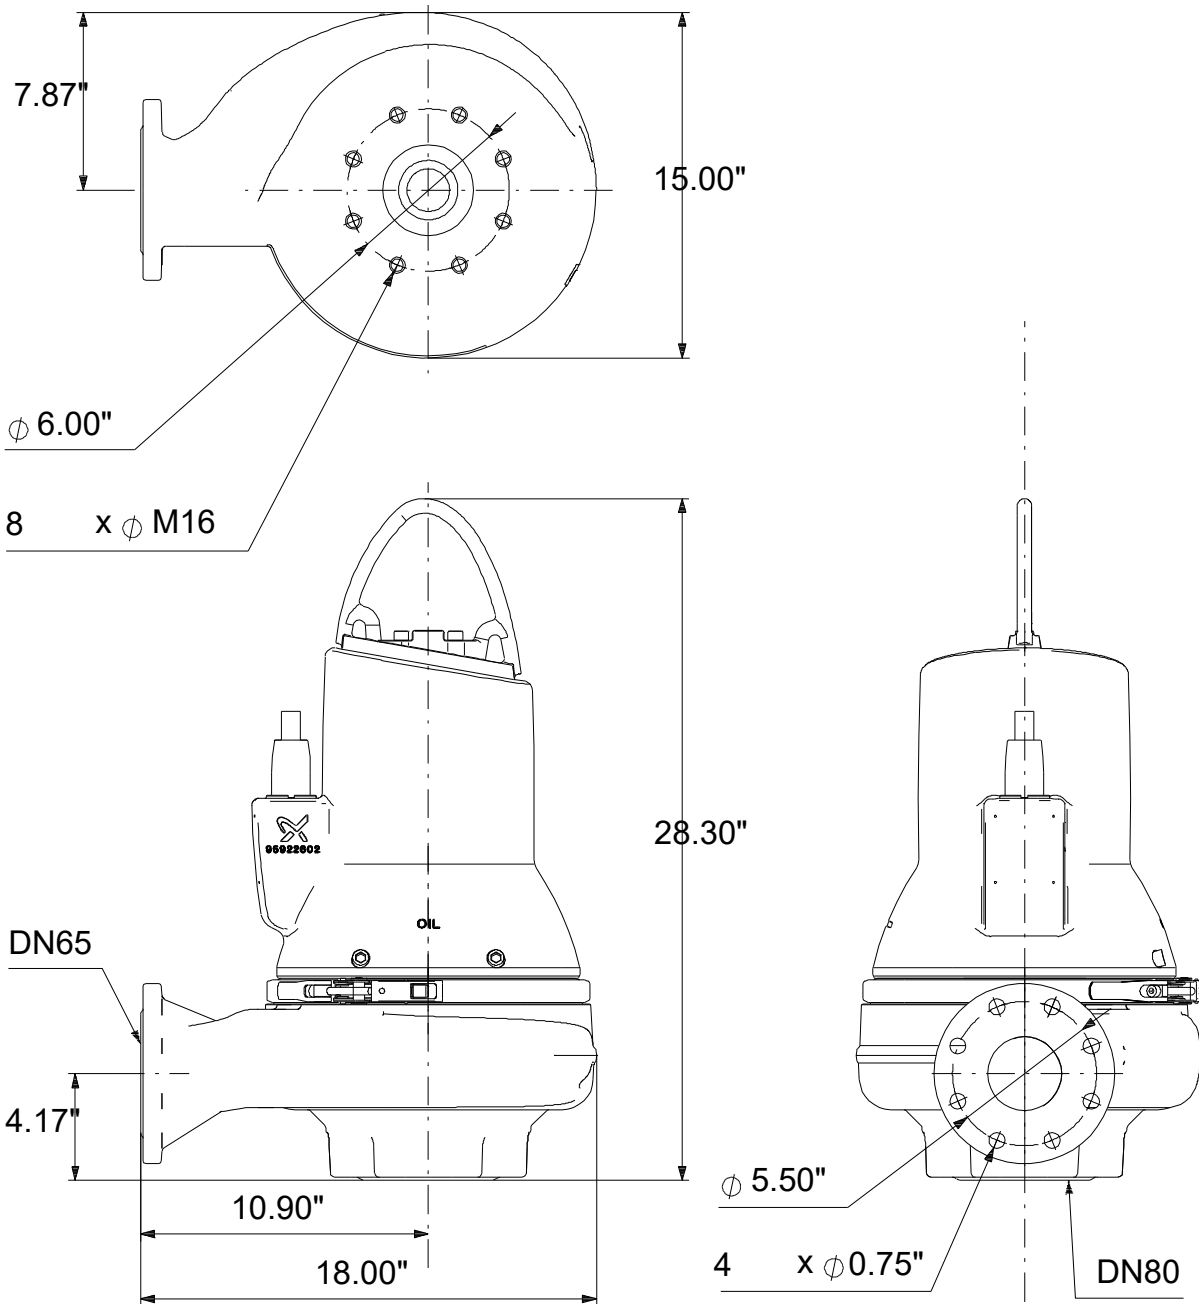

# 99030256 SLV.25.A25 .55.EX.2.61R.C 60 Hz

Note! All units are in [in] unless others are stated.  
Disclaimer: This simplified dimensional drawing does not show all details.

# 99030256 SLV.25.A25 .55.EX.2.61R.C 60 Hz

Note! All units are in [in] unless others are stated  
Disclaimer: This simplified dimensional drawing does not show all details.