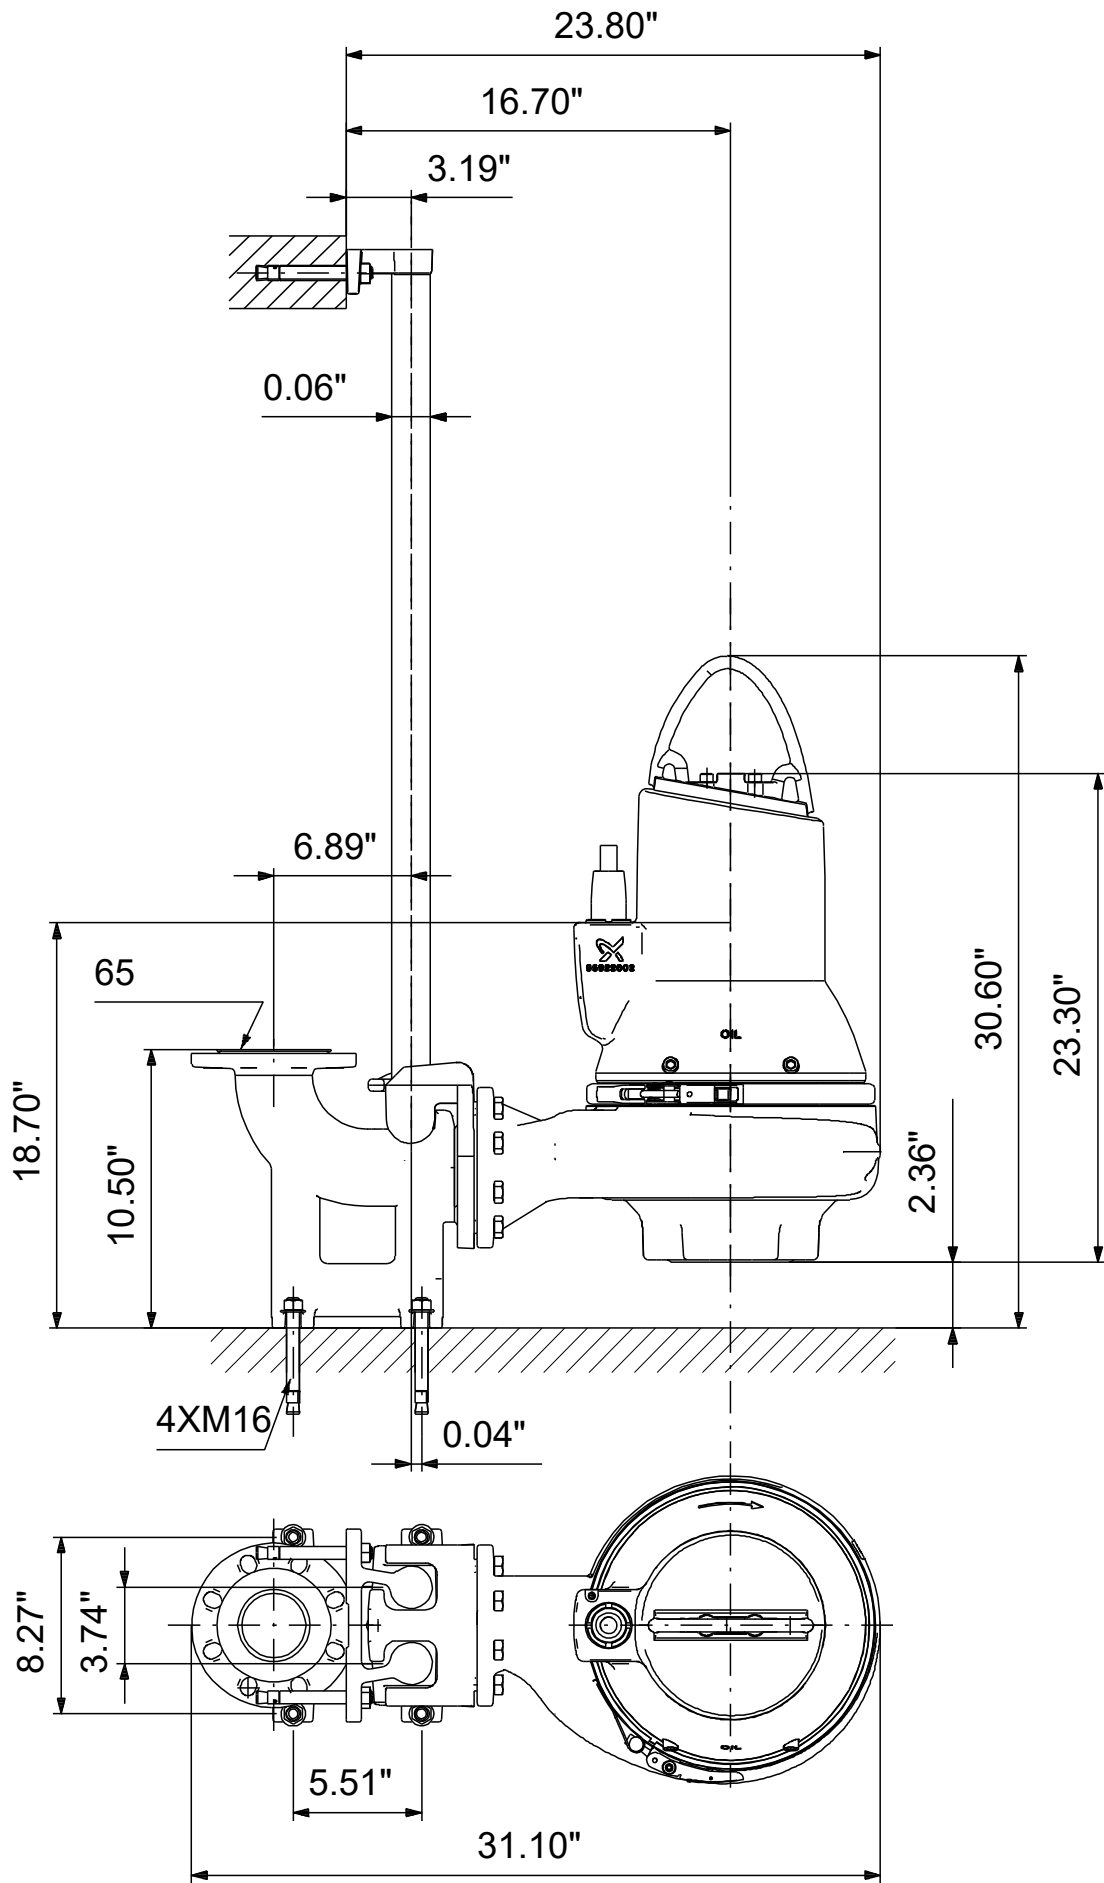

# 99030256 SLV.25.A25 .55.EX.2.61R.C 60 Hz

Note! All units are in [in] unless others are stated.  
Disclaimer: This simplified dimensional drawing does not show all details.

# 99030256 SLV.25.A25 .55.EX.2.61R.C 60 Hz

Note! All units are in [in] unless others are stated  
Disclaimer: This simplified dimensional drawing does not show all details.