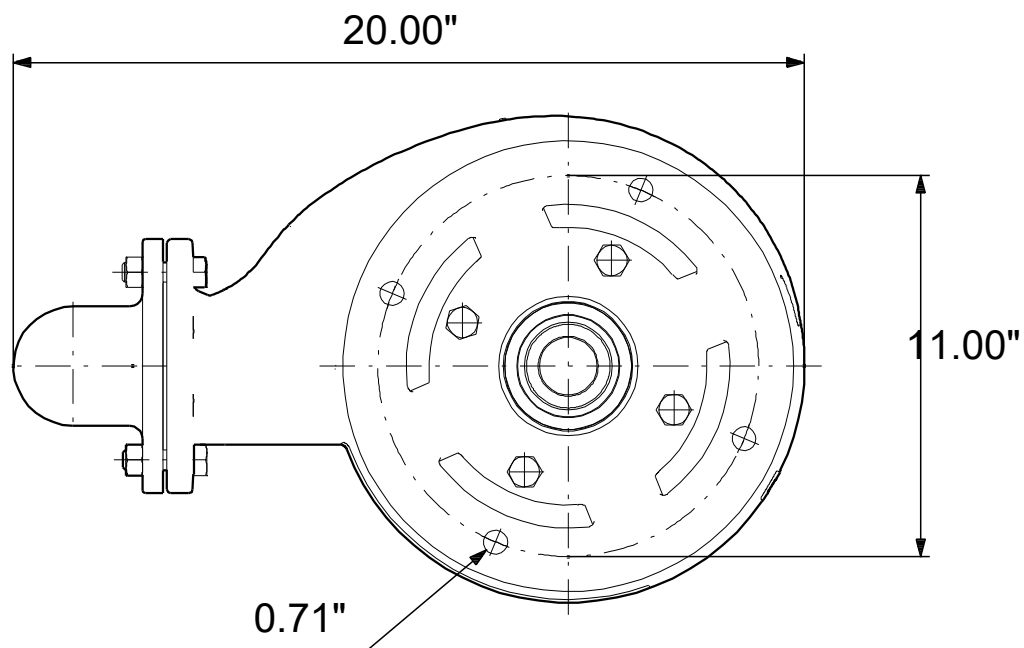

99030255 SLV.25.A25 .40.EX.2.61R.C 60 Hz

Note! All units are in [in] unless others are stated.
Disclaimer: This simplified dimensional drawing does not show all details.

99030255 SLV.25.A25 .40.EX.2.61R.C 60 Hz

Note! All units are in [in] unless others are stated
Disclaimer: This simplified dimensional drawing does not show all details.

99030255 SLV.25.A25 .40.EX.2.61R.C 60 Hz

Note! All units are in [in] unless others are stated.
Disclaimer: This simplified dimensional drawing does not show all details.