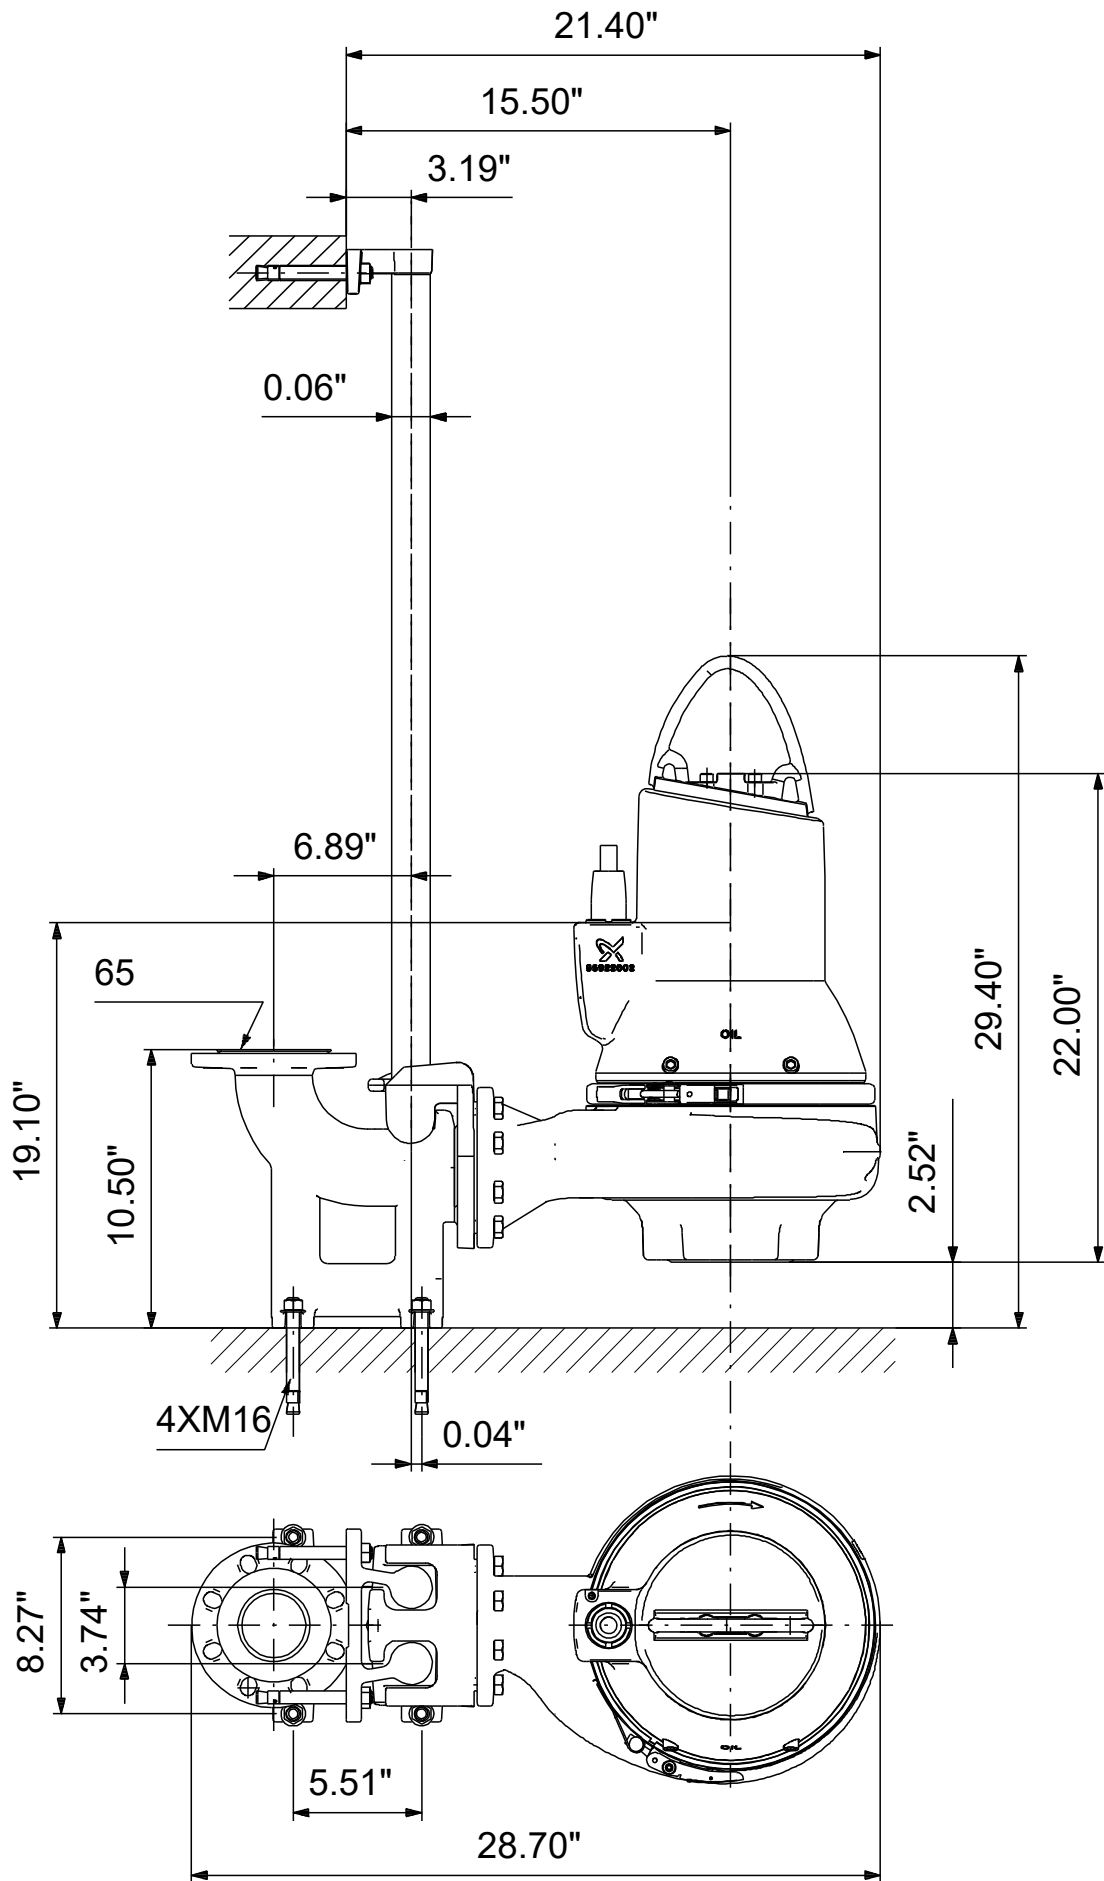

99030255 SLV.25.A25 .40.EX.2.61R.C 60 Hz

Note! All units are in [in] unless others are stated.
Disclaimer: This simplified dimensional drawing does not show all details.

99030255 SLV.25.A25 .40.EX.2.61R.C 60 Hz

Note! All units are in [in] unless others are stated
Disclaimer: This simplified dimensional drawing does not show all details.

99030255 SLV.25.A25 .40.EX.2.61R.C 60 Hz

Note! All units are in [in] unless others are stated.
Disclaimer: This simplified dimensional drawing does not show all details.