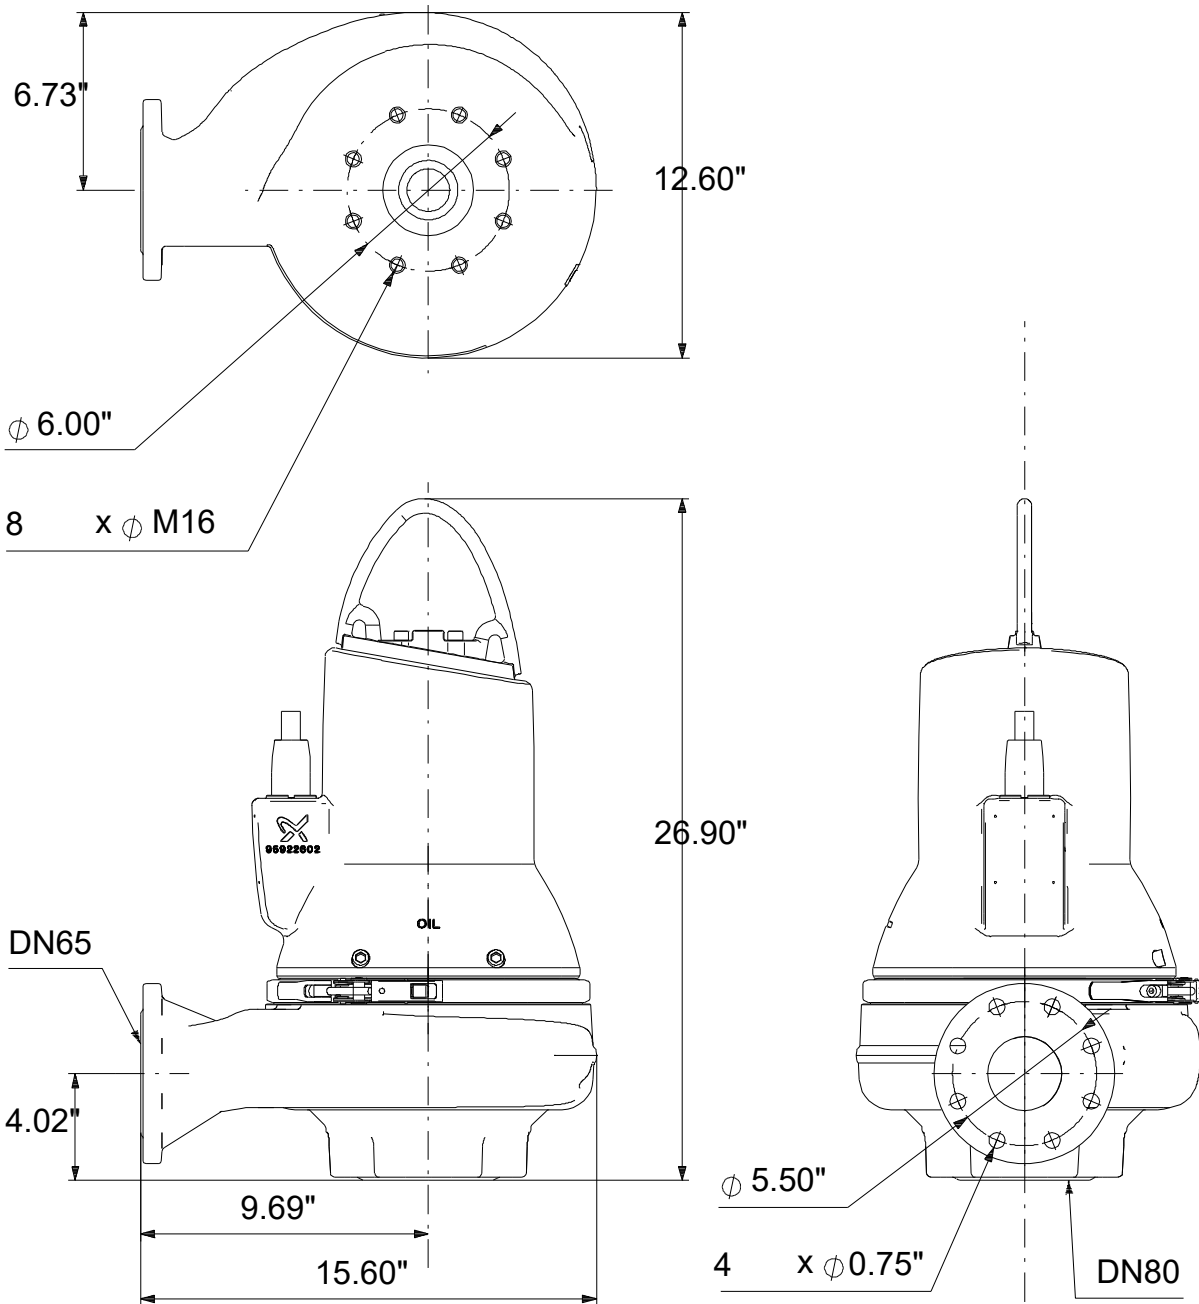

99030255 SLV.25.A25 .40.EX.2.61R.C 60 Hz

Note! All units are in [in] unless others are stated.
Disclaimer: This simplified dimensional drawing does not show all details.

99030255 SLV.25.A25 .40.EX.2.61R.C 60 Hz

Note! All units are in [in] unless others are stated
Disclaimer: This simplified dimensional drawing does not show all details.

99030255 SLV.25.A25 .40.EX.2.61R.C 60 Hz

Note! All units are in [in] unless others are stated.
Disclaimer: This simplified dimensional drawing does not show all details.