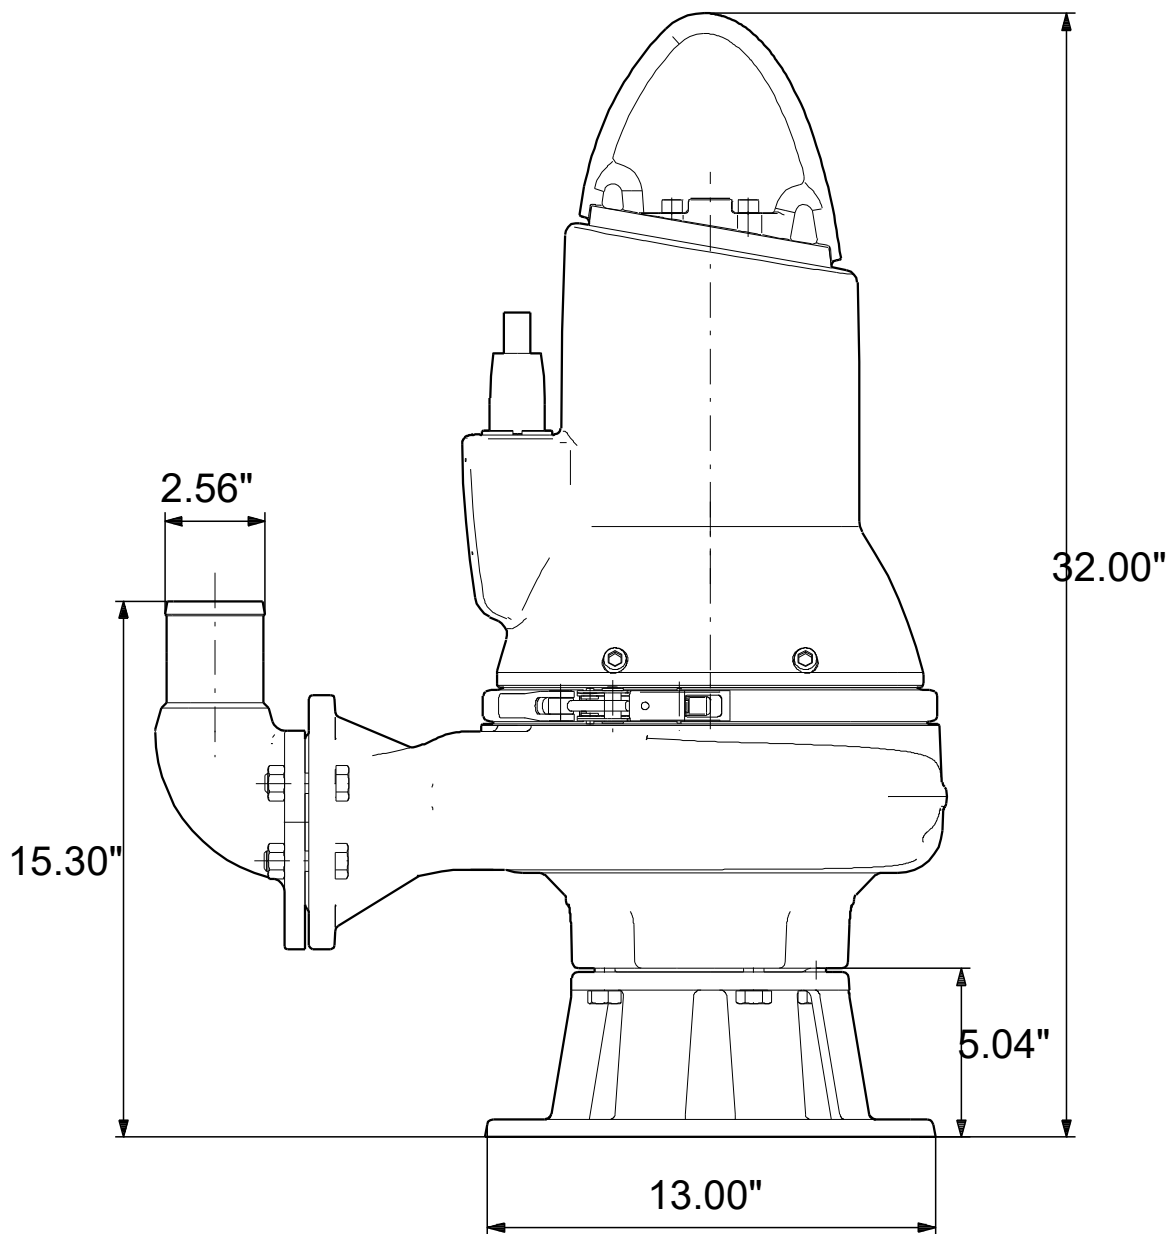

99030255 SLV.25.A25 .40.EX.2.61R.C 60 Hz

Note! All units are in [in] unless others are stated.
Disclaimer: This simplified dimensional drawing does not show all details.

99030255 SLV.25.A25 .40.EX.2.61R.C 60 Hz

Note! All units are in [in] unless others are stated
Disclaimer: This simplified dimensional drawing does not show all details.

99030255 SLV.25.A25 .40.EX.2.61R.C 60 Hz

Note! All units are in [in] unless others are stated.
Disclaimer: This simplified dimensional drawing does not show all details.