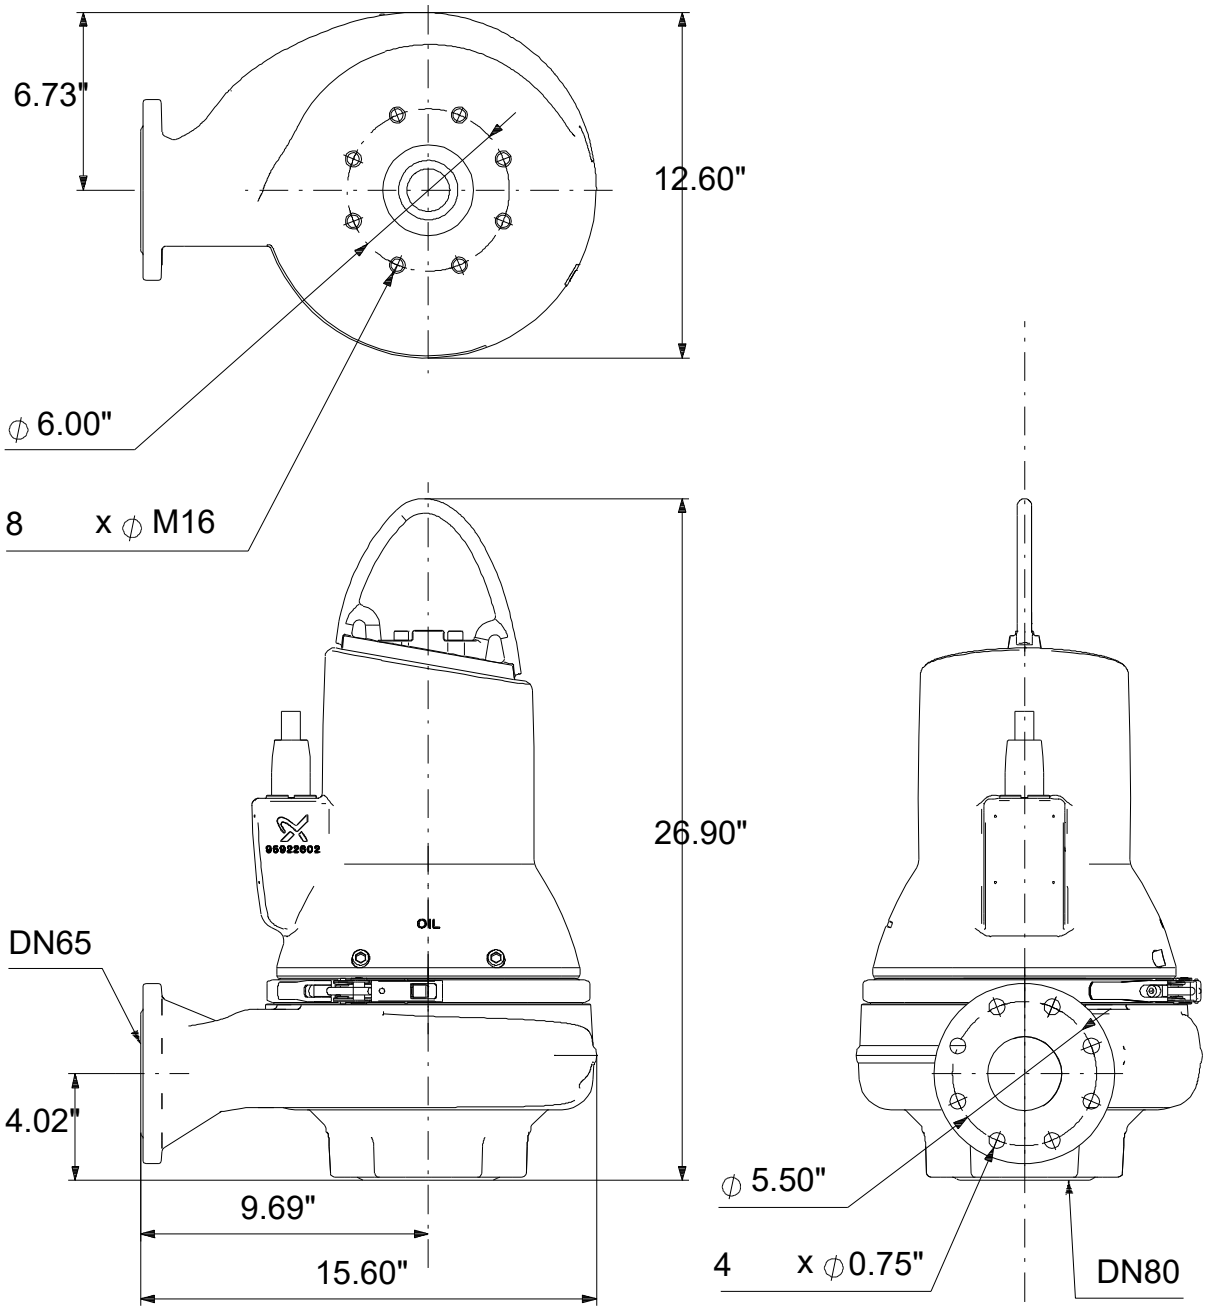

# 99030254 SLV.25.A25 .30.EX.2.61R.C 60 Hz

Note! All units are in [in] unless others are stated.  
Disclaimer: This simplified dimensional drawing does not show all details.

# 99030254 SLV.25.A25 .30.EX.2.61R.C 60 Hz

Note! All units are in [in] unless others are stated  
Disclaimer: This simplified dimensional drawing does not show all details.