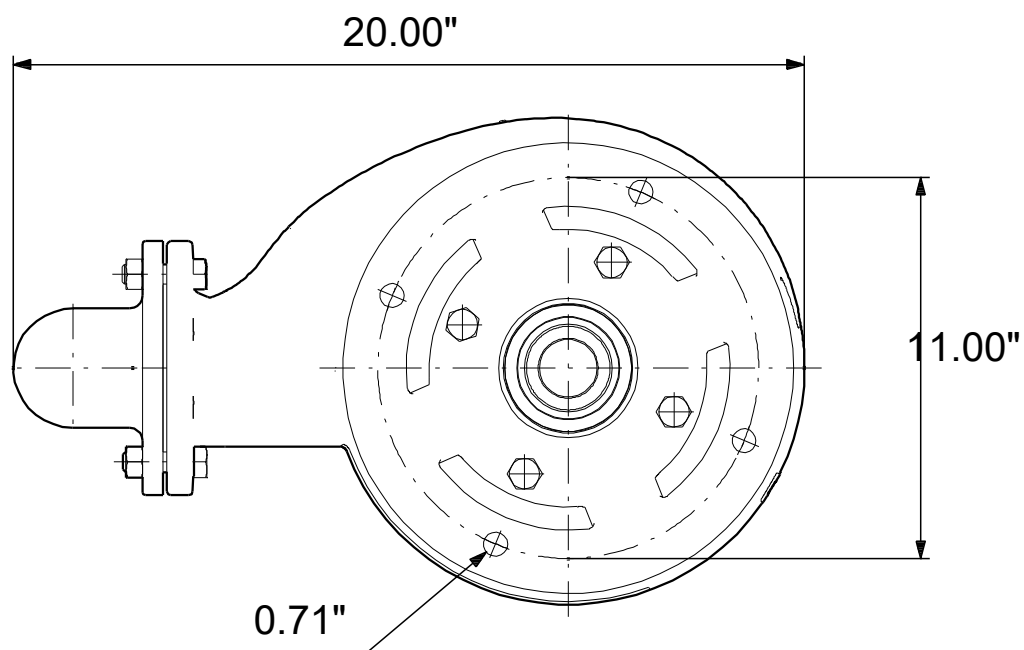

# 99030254 SLV.25.A25 .30.EX.2.61R.C 60 Hz

Note! All units are in [in] unless others are stated.  
Disclaimer: This simplified dimensional drawing does not show all details.

# 99030254 SLV.25.A25 .30.EX.2.61R.C 60 Hz

Note! All units are in [in] unless others are stated  
Disclaimer: This simplified dimensional drawing does not show all details.