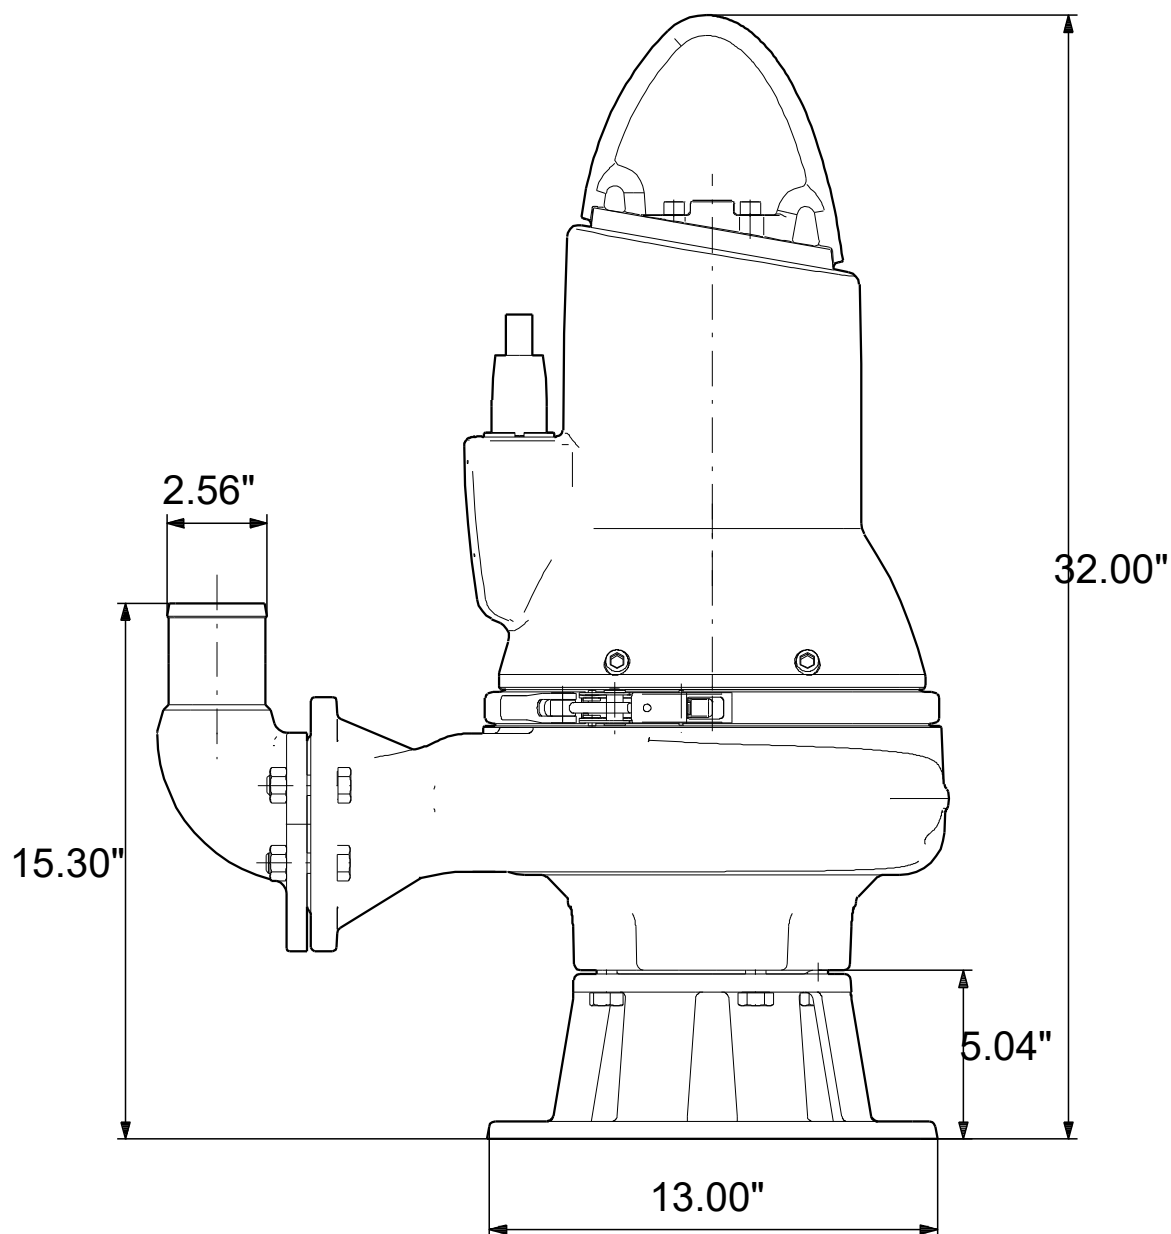

# 99030254 SLV.25.A25 .30.EX.2.61R.C 60 Hz

Note! All units are in [in] unless others are stated.  
Disclaimer: This simplified dimensional drawing does not show all details.

# 99030254 SLV.25.A25 .30.EX.2.61R.C 60 Hz

Note! All units are in [in] unless others are stated  
Disclaimer: This simplified dimensional drawing does not show all details.