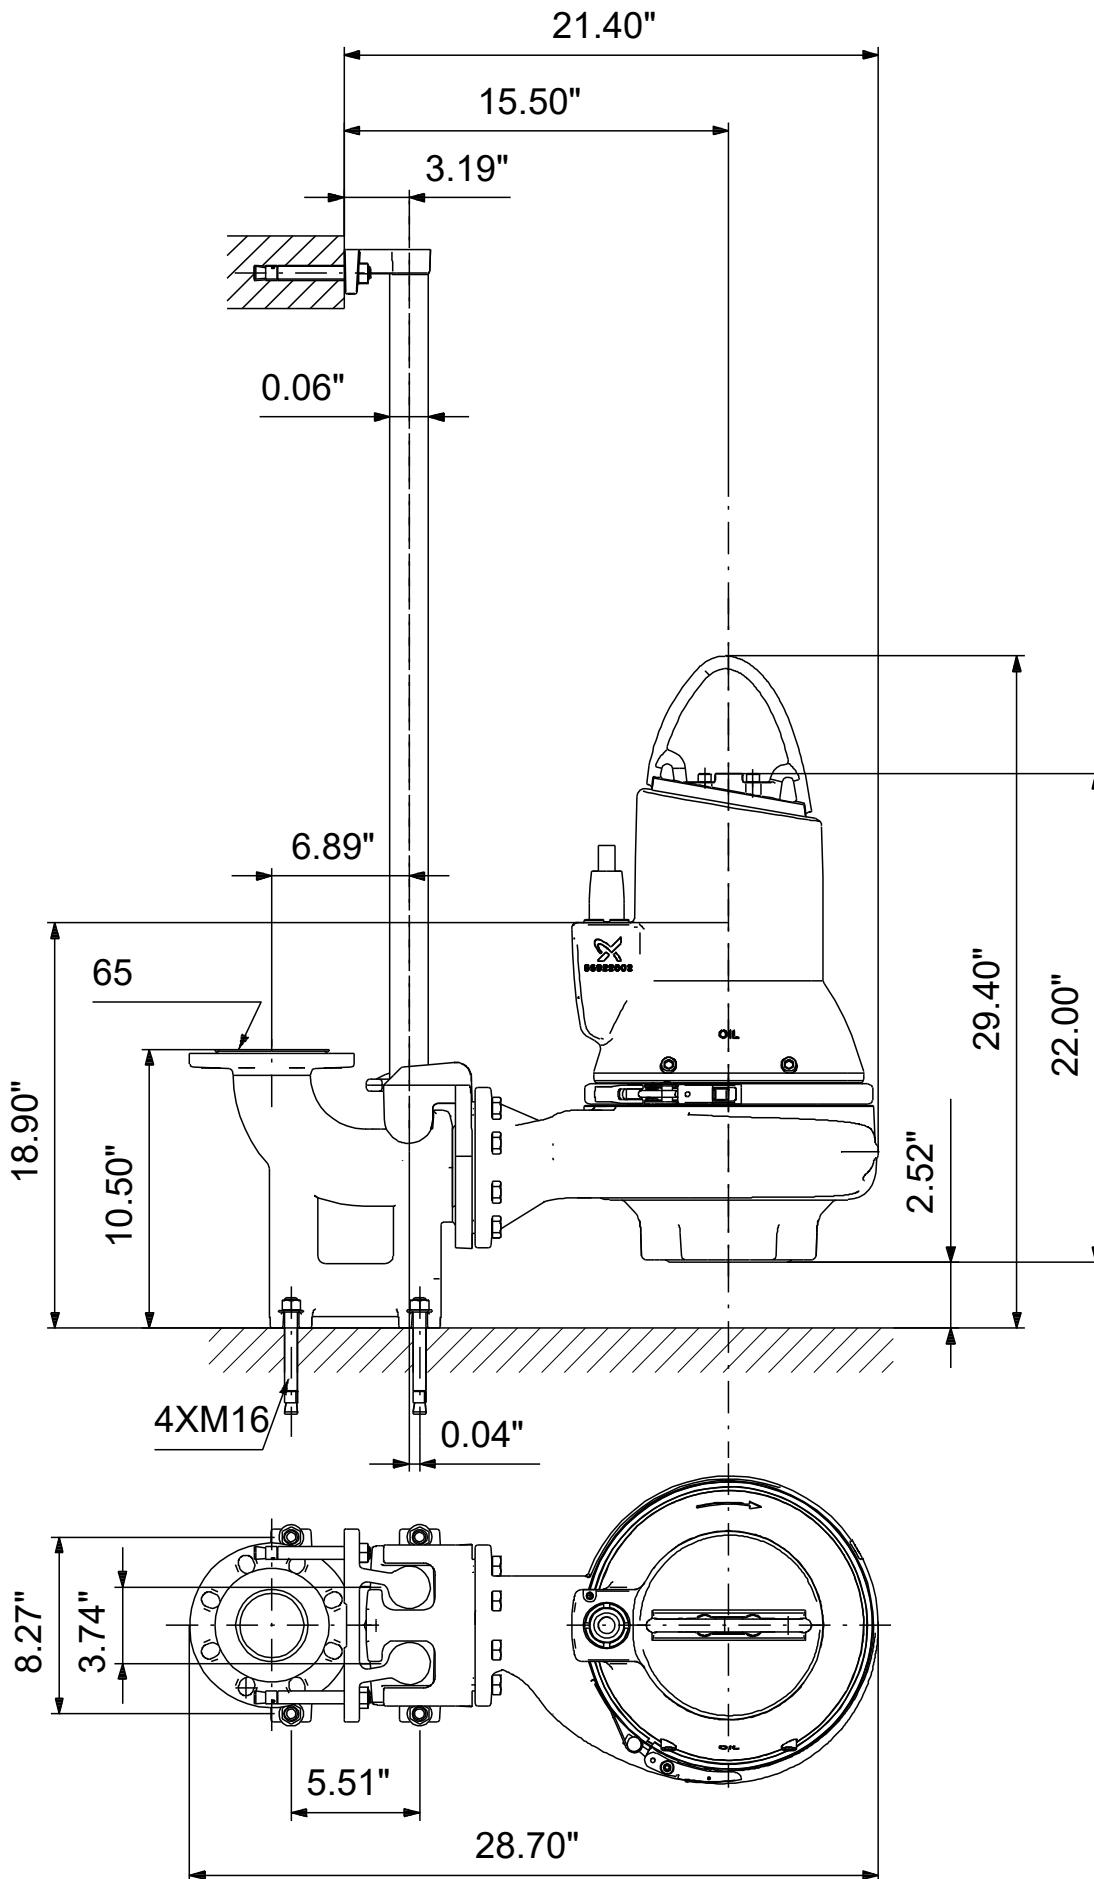

# 99030254 SLV.25.A25 .30.EX.2.61R.C 60 Hz

Note! All units are in [in] unless others are stated.  
Disclaimer: This simplified dimensional drawing does not show all details.

# 99030254 SLV.25.A25 .30.EX.2.61R.C 60 Hz

Note! All units are in [in] unless others are stated  
Disclaimer: This simplified dimensional drawing does not show all details.