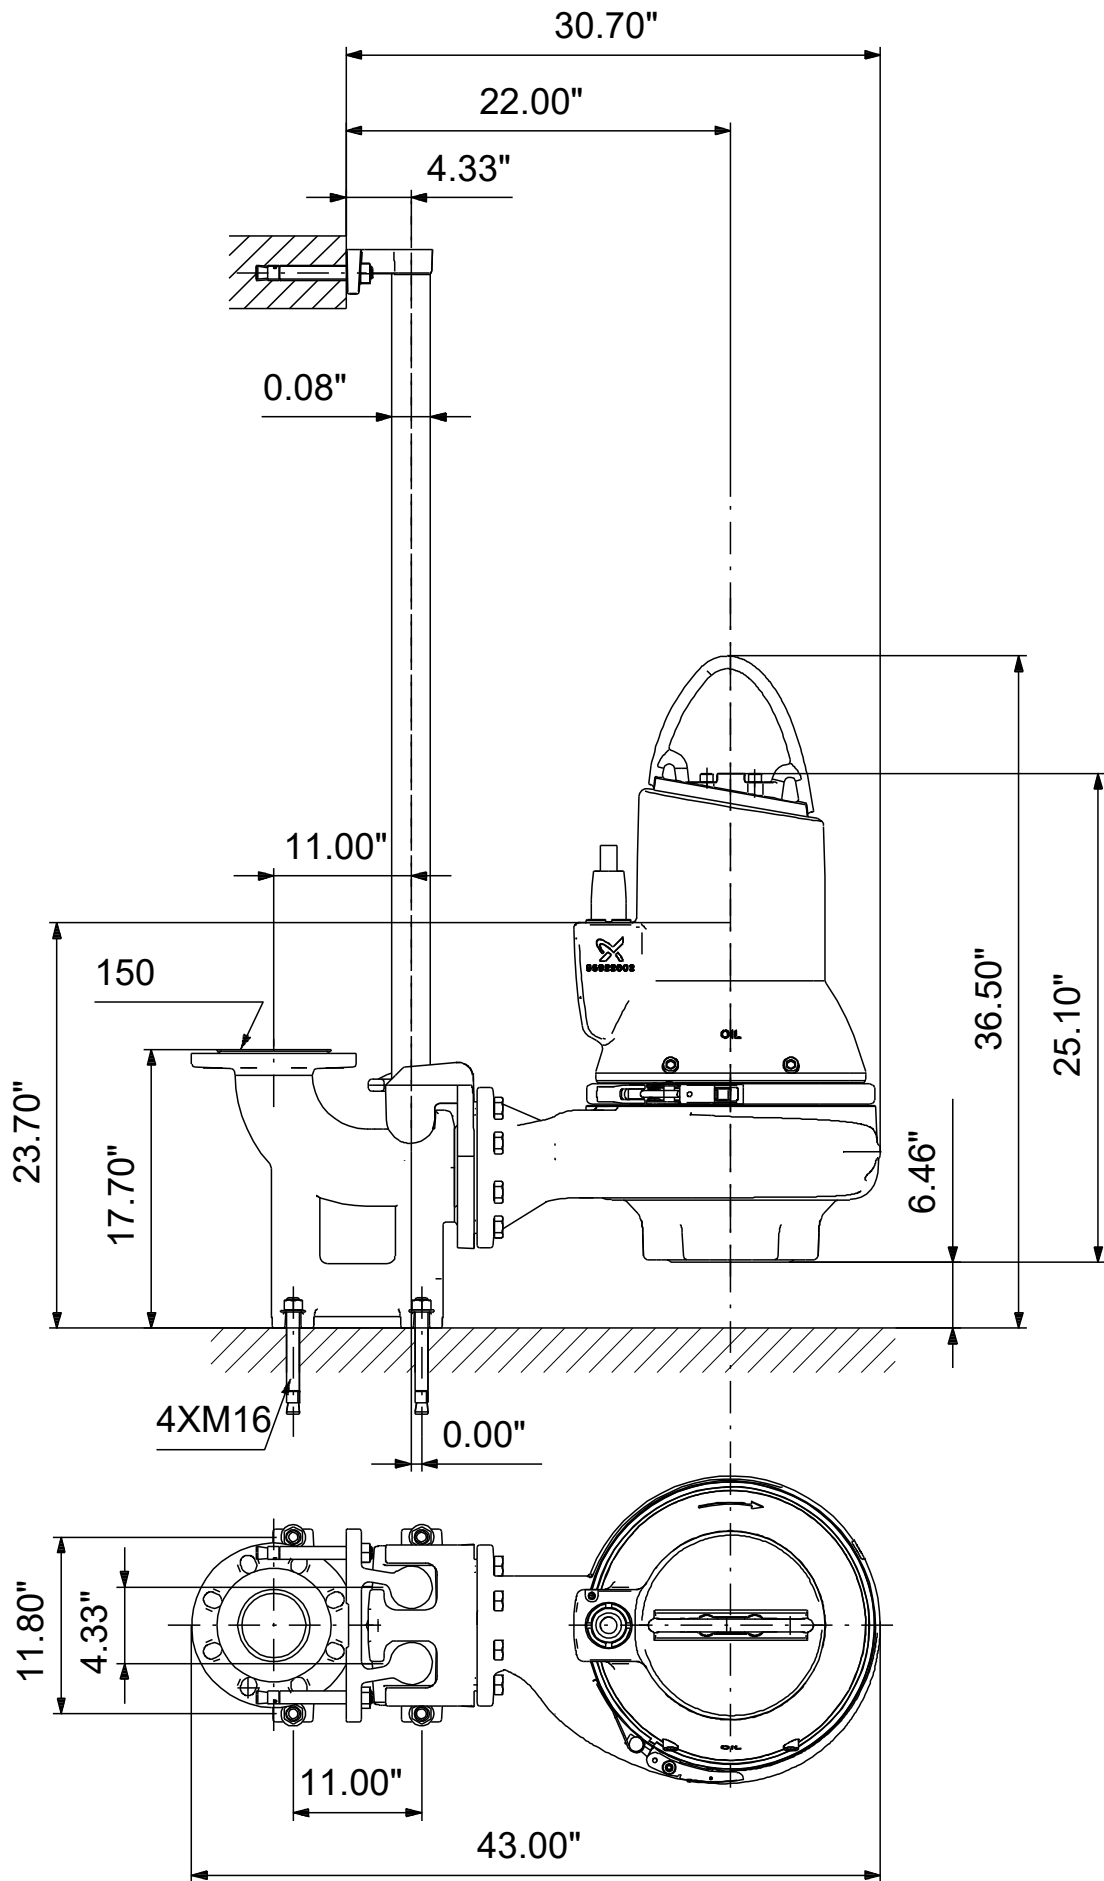

99030153 SL1.40.A60 .75.EX.4.61R.C 60 Hz

Note! All units are in [in] unless others are stated.
Disclaimer: This simplified dimensional drawing does not show all details.

99030153 SL1.40.A60 .75.EX.4.61R.C 60 Hz

Note! All units are in [in] unless others are stated
 Disclaimer: This simplified dimensional drawing does not show all details.

99030153 SL1.40.A60 .75.EX.4.61R.C 60 Hz

Note! All units are in [in] unless others are stated.
Disclaimer: This simplified dimensional drawing does not show all details.