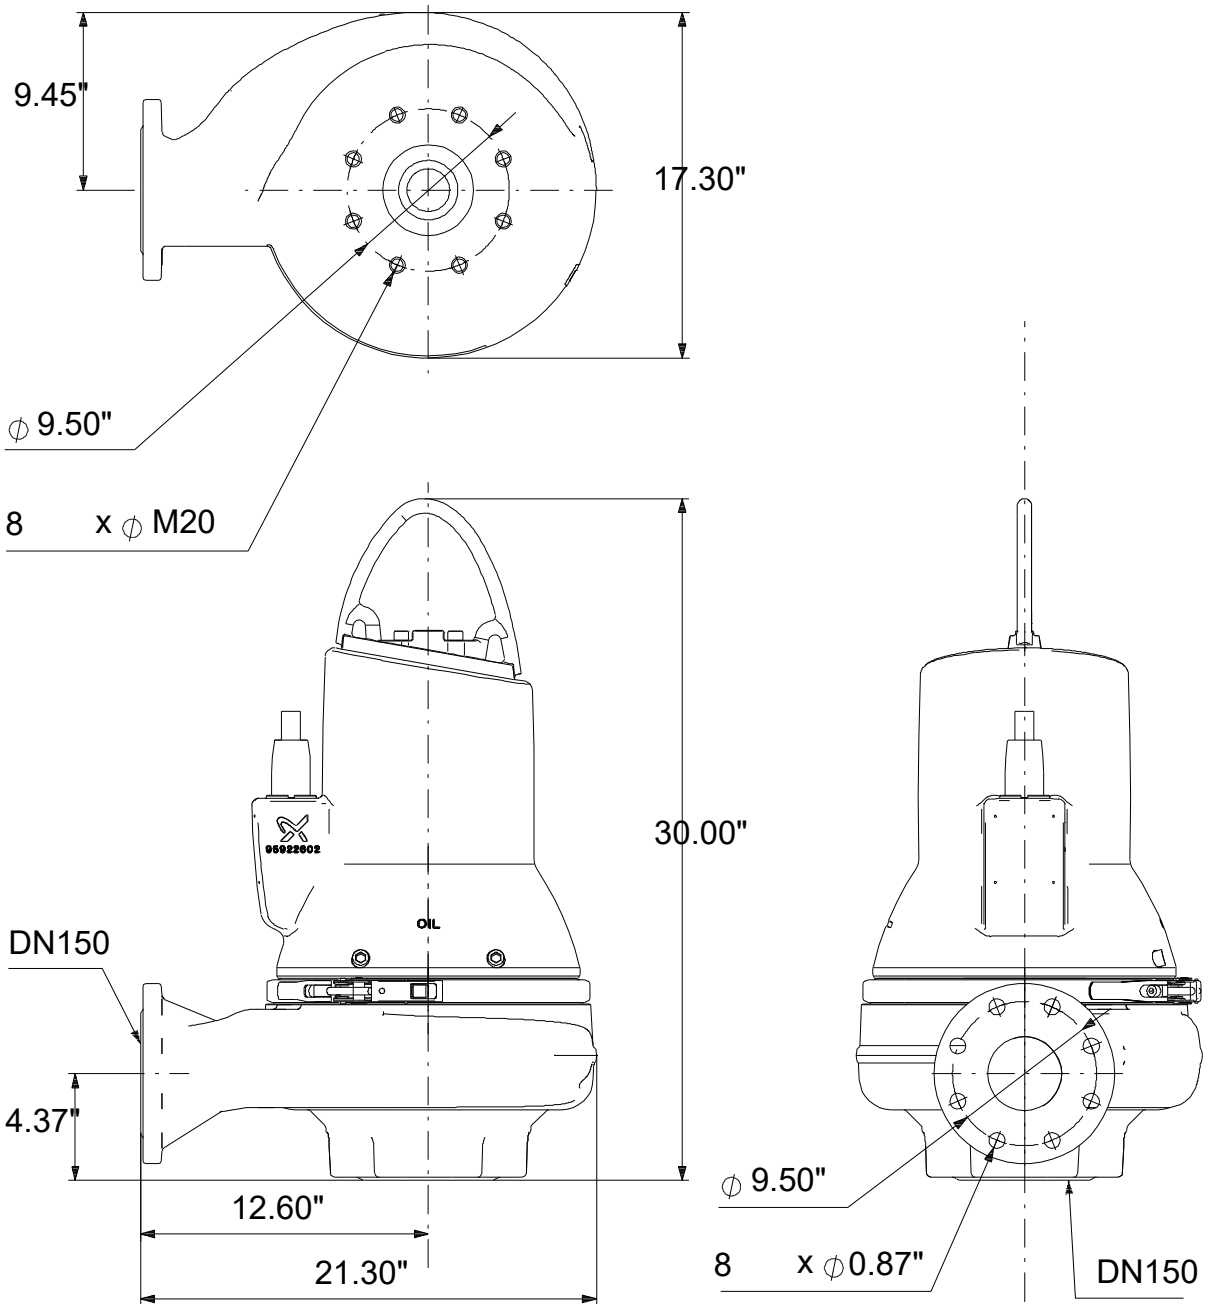

99030153 SL1.40.A60 .75.EX.4.61R.C 60 Hz

Note! All units are in [in] unless others are stated.
Disclaimer: This simplified dimensional drawing does not show all details.

99030153 SL1.40.A60 .75.EX.4.61R.C 60 Hz

Note! All units are in [in] unless others are stated
 Disclaimer: This simplified dimensional drawing does not show all details.

99030153 SL1.40.A60 .75.EX.4.61R.C 60 Hz

Note! All units are in [in] unless others are stated.
Disclaimer: This simplified dimensional drawing does not show all details.