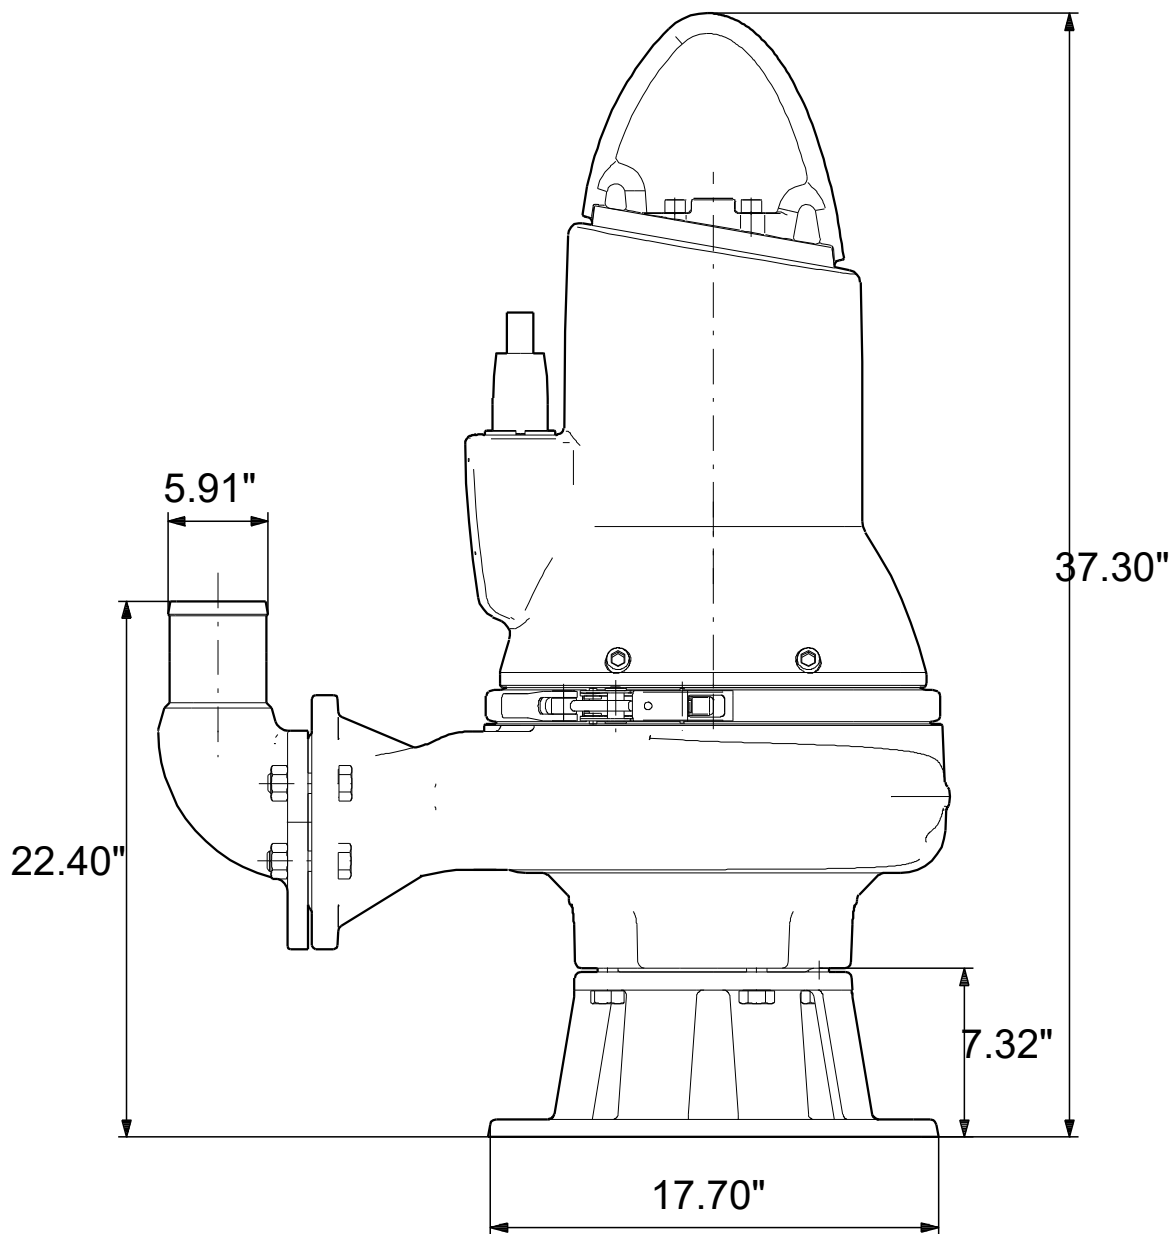

99030153 SL1.40.A60 .75.EX.4.61R.C 60 Hz

Note! All units are in [in] unless others are stated.
Disclaimer: This simplified dimensional drawing does not show all details.

99030153 SL1.40.A60 .75.EX.4.61R.C 60 Hz

Note! All units are in [in] unless others are stated
 Disclaimer: This simplified dimensional drawing does not show all details.

99030153 SL1.40.A60 .75.EX.4.61R.C 60 Hz

Note! All units are in [in] unless others are stated.
Disclaimer: This simplified dimensional drawing does not show all details.