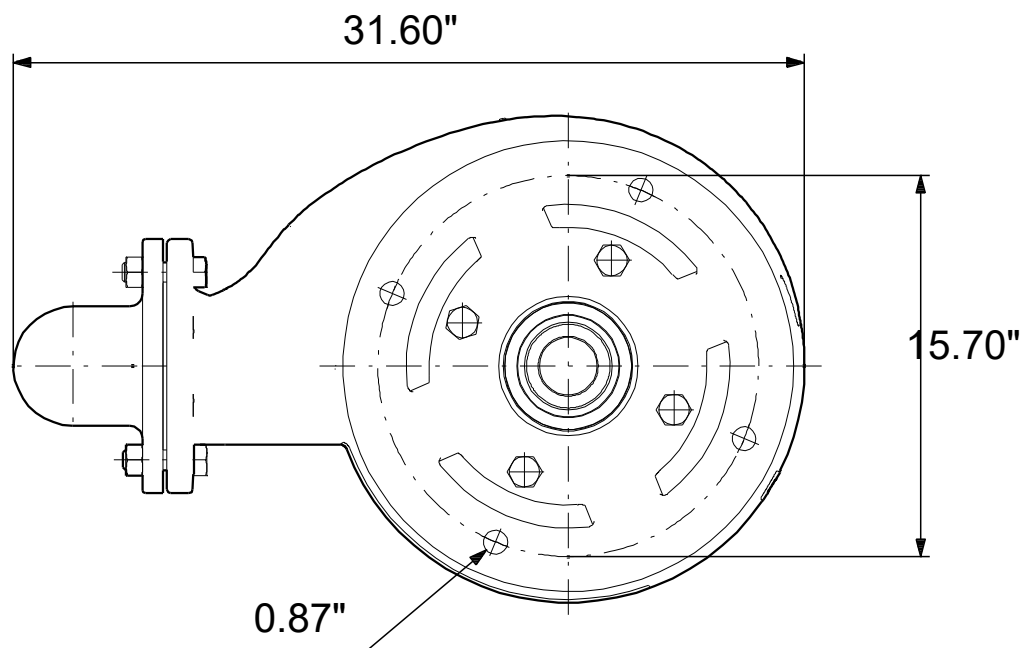

99030153 SL1.40.A60 .75.EX.4.61R.C 60 Hz

Note! All units are in [in] unless others are stated.
Disclaimer: This simplified dimensional drawing does not show all details.

99030153 SL1.40.A60 .75.EX.4.61R.C 60 Hz

Note! All units are in [in] unless others are stated
 Disclaimer: This simplified dimensional drawing does not show all details.

99030153 SL1.40.A60 .75.EX.4.61R.C 60 Hz

Note! All units are in [in] unless others are stated.
Disclaimer: This simplified dimensional drawing does not show all details.