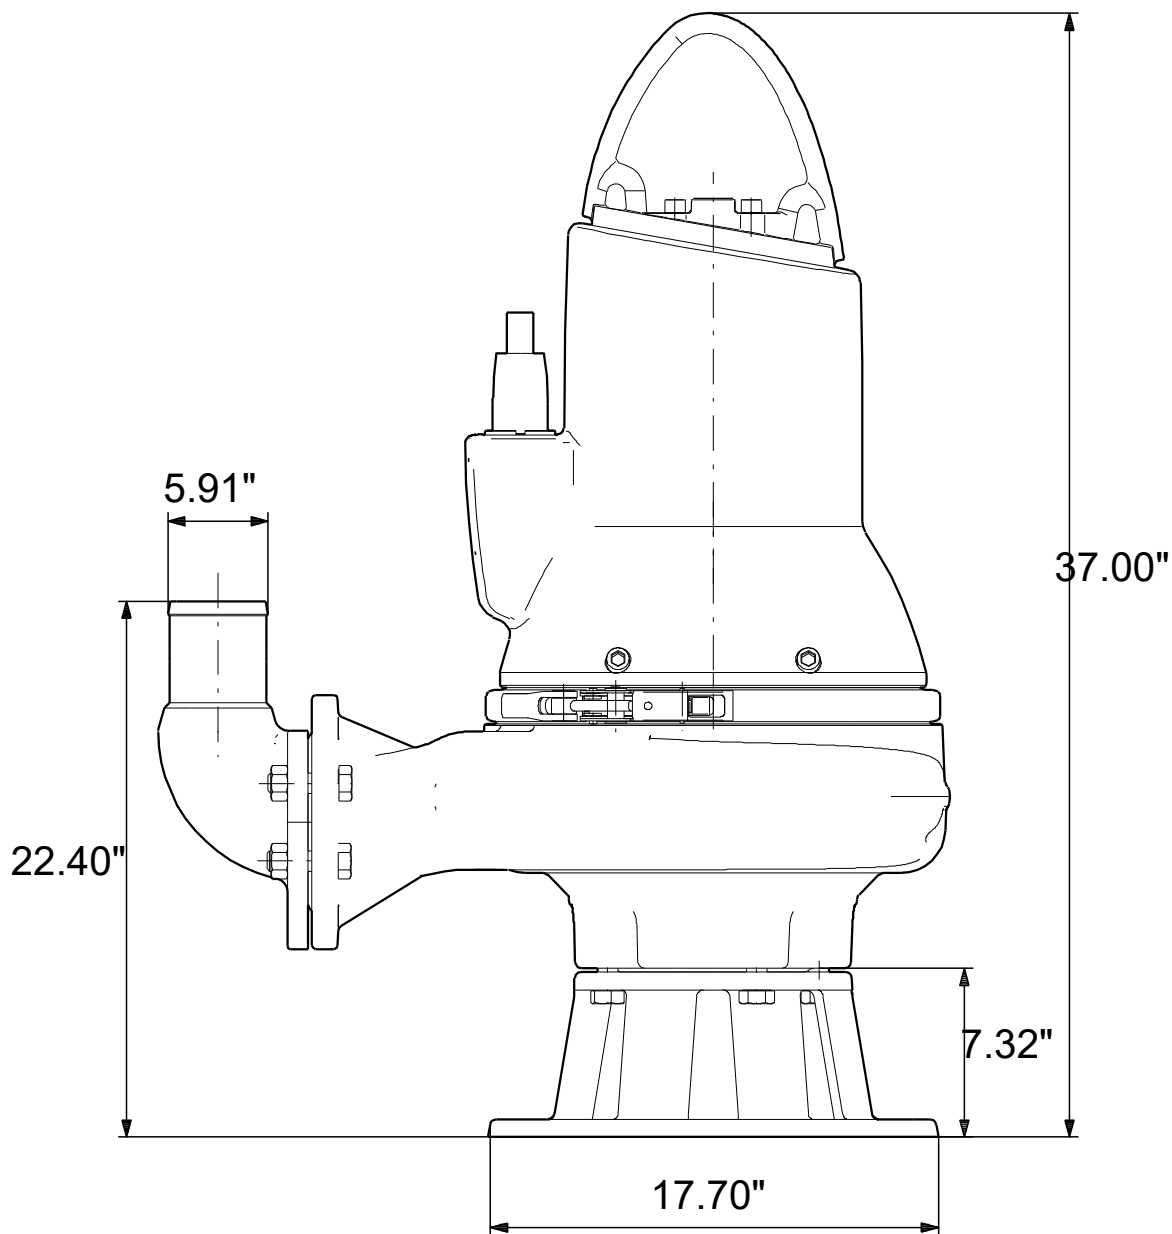

# 99030151 SL1.40.A60 .55.EX.4.61R.C 60 Hz

Note! All units are in [in] unless others are stated.  
Disclaimer: This simplified dimensional drawing does not show all details.

99030151 SL1.40.A60 .55.EX.4.61R.C 60 Hz

Note! All units are in [in] unless others are stated  
 Disclaimer: This simplified dimensional drawing does not show all details.

99030151 SL1.40.A60 .55.EX.4.61R.C 60 Hz

Note! All units are in [in] unless others are stated.  
Disclaimer: This simplified dimensional drawing does not show all details.