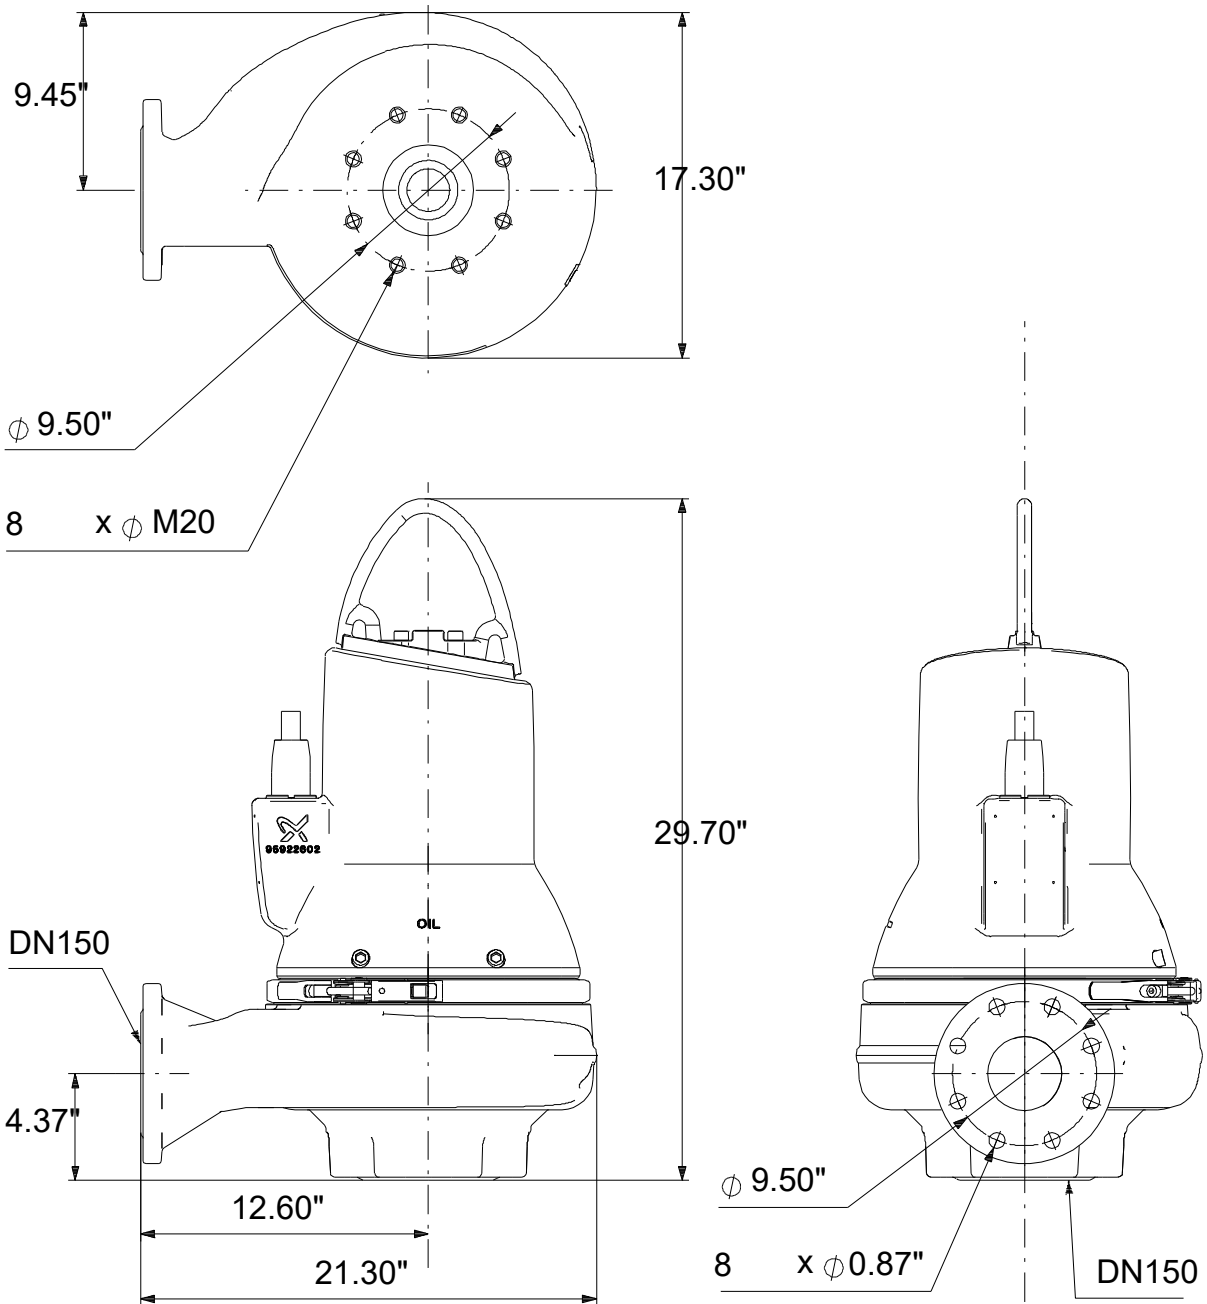

# 99030151 SL1.40.A60 .55.EX.4.61R.C 60 Hz

Note! All units are in [in] unless others are stated.  
Disclaimer: This simplified dimensional drawing does not show all details.

99030151 SL1.40.A60 .55.EX.4.61R.C 60 Hz

Note! All units are in [in] unless others are stated  
 Disclaimer: This simplified dimensional drawing does not show all details.

99030151 SL1.40.A60 .55.EX.4.61R.C 60 Hz

Note! All units are in [in] unless others are stated.  
Disclaimer: This simplified dimensional drawing does not show all details.