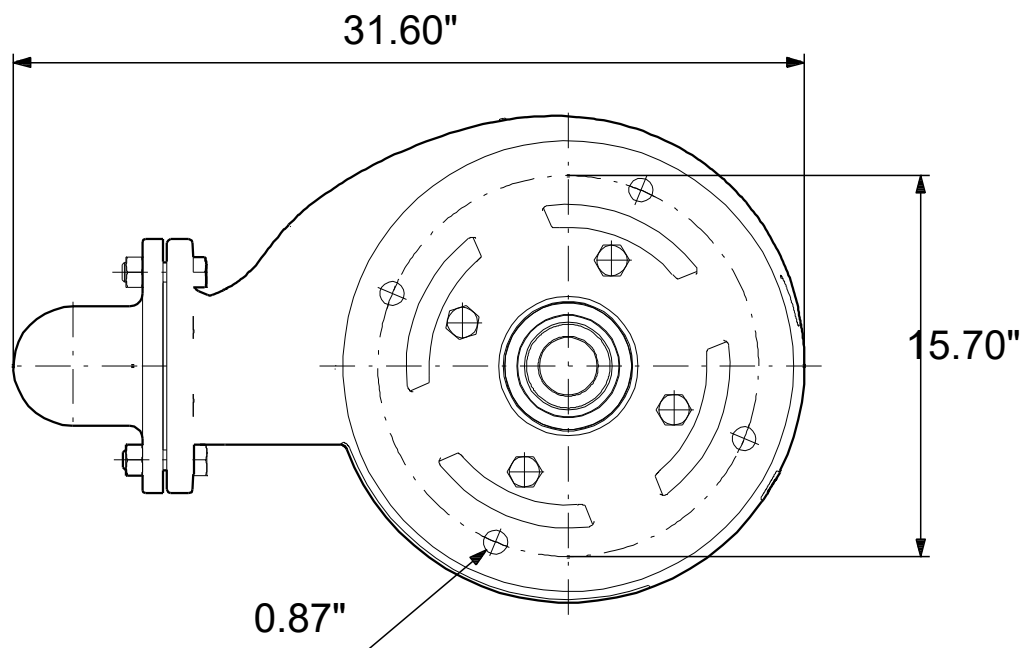

# 99030151 SL1.40.A60 .55.EX.4.61R.C 60 Hz

Note! All units are in [in] unless others are stated.  
Disclaimer: This simplified dimensional drawing does not show all details.

99030151 SL1.40.A60 .55.EX.4.61R.C 60 Hz

Note! All units are in [in] unless others are stated  
 Disclaimer: This simplified dimensional drawing does not show all details.

99030151 SL1.40.A60 .55.EX.4.61R.C 60 Hz

Note! All units are in [in] unless others are stated.  
Disclaimer: This simplified dimensional drawing does not show all details.