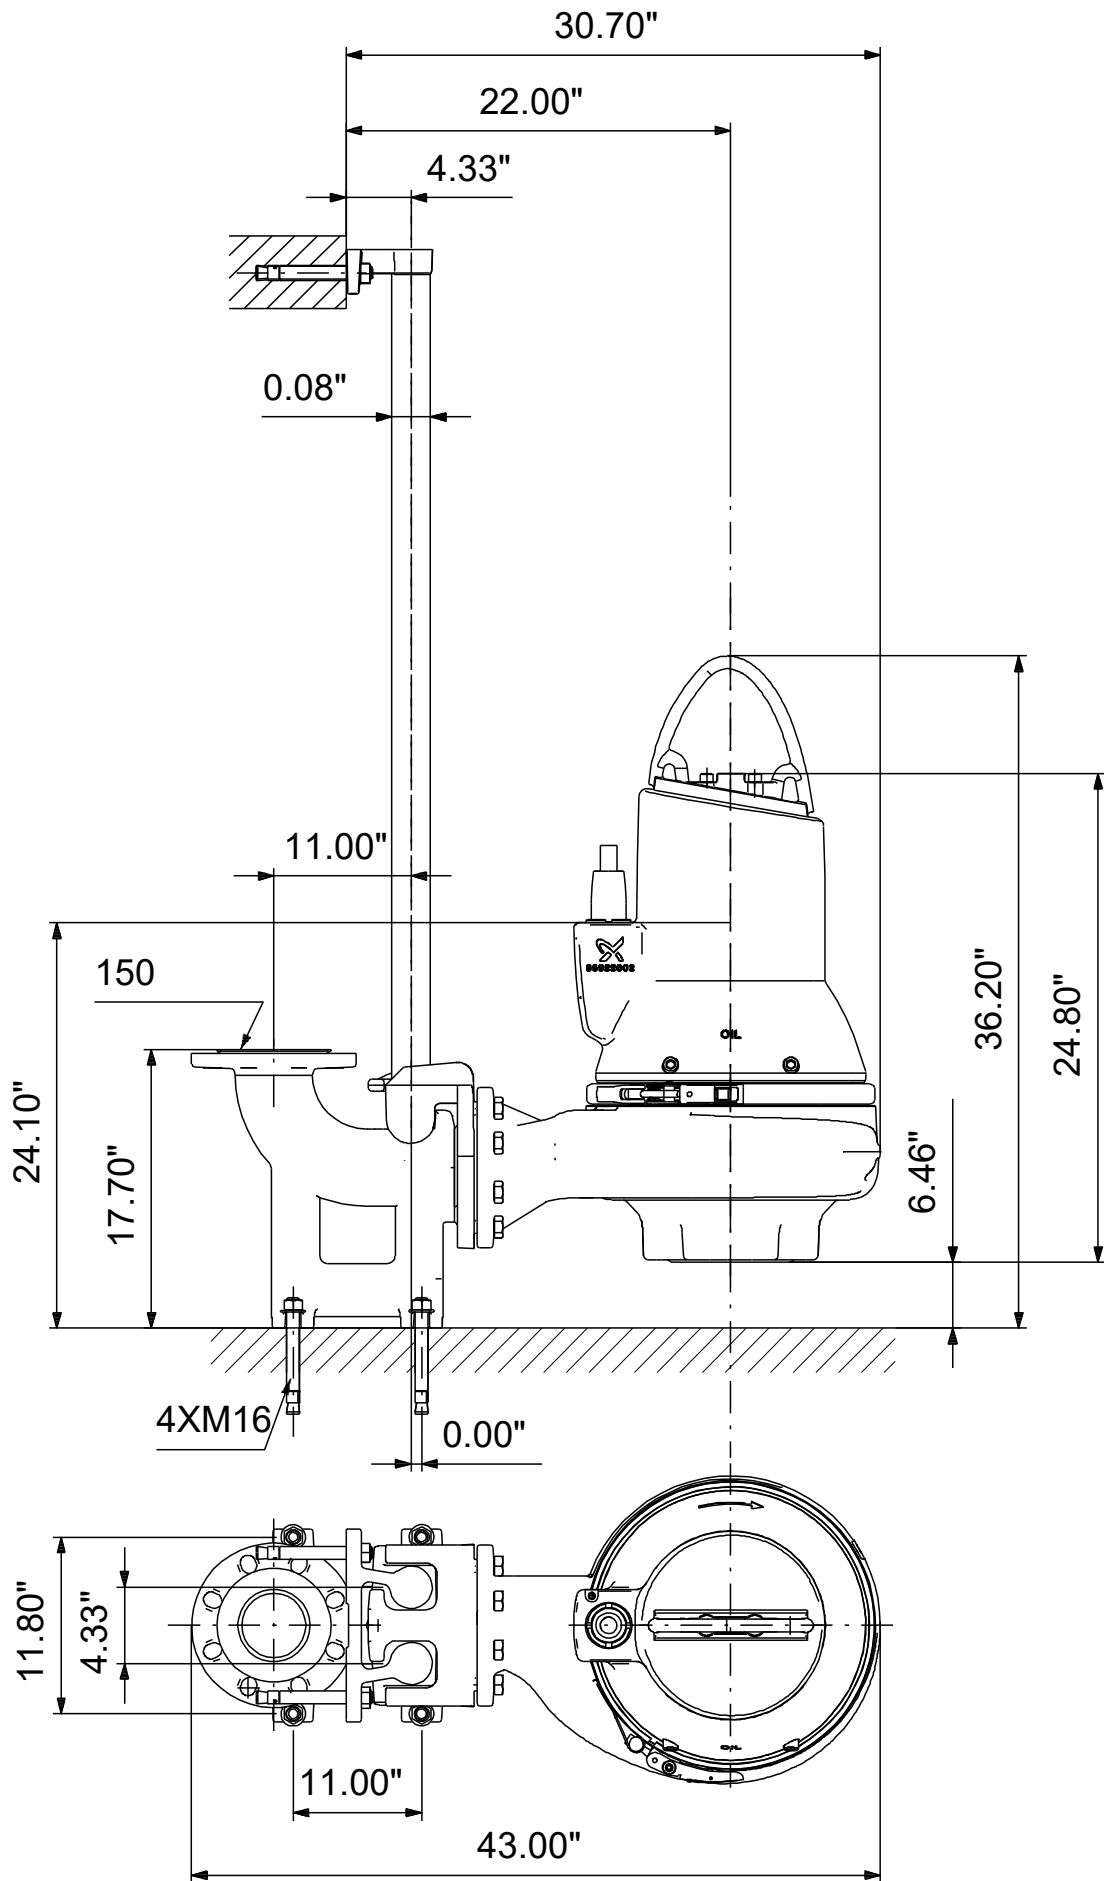

# 99030151 SL1.40.A60 .55.EX.4.61R.C 60 Hz

Note! All units are in [in] unless others are stated.  
Disclaimer: This simplified dimensional drawing does not show all details.

99030151 SL1.40.A60 .55.EX.4.61R.C 60 Hz

Note! All units are in [in] unless others are stated  
 Disclaimer: This simplified dimensional drawing does not show all details.

99030151 SL1.40.A60 .55.EX.4.61R.C 60 Hz

Note! All units are in [in] unless others are stated.  
Disclaimer: This simplified dimensional drawing does not show all details.