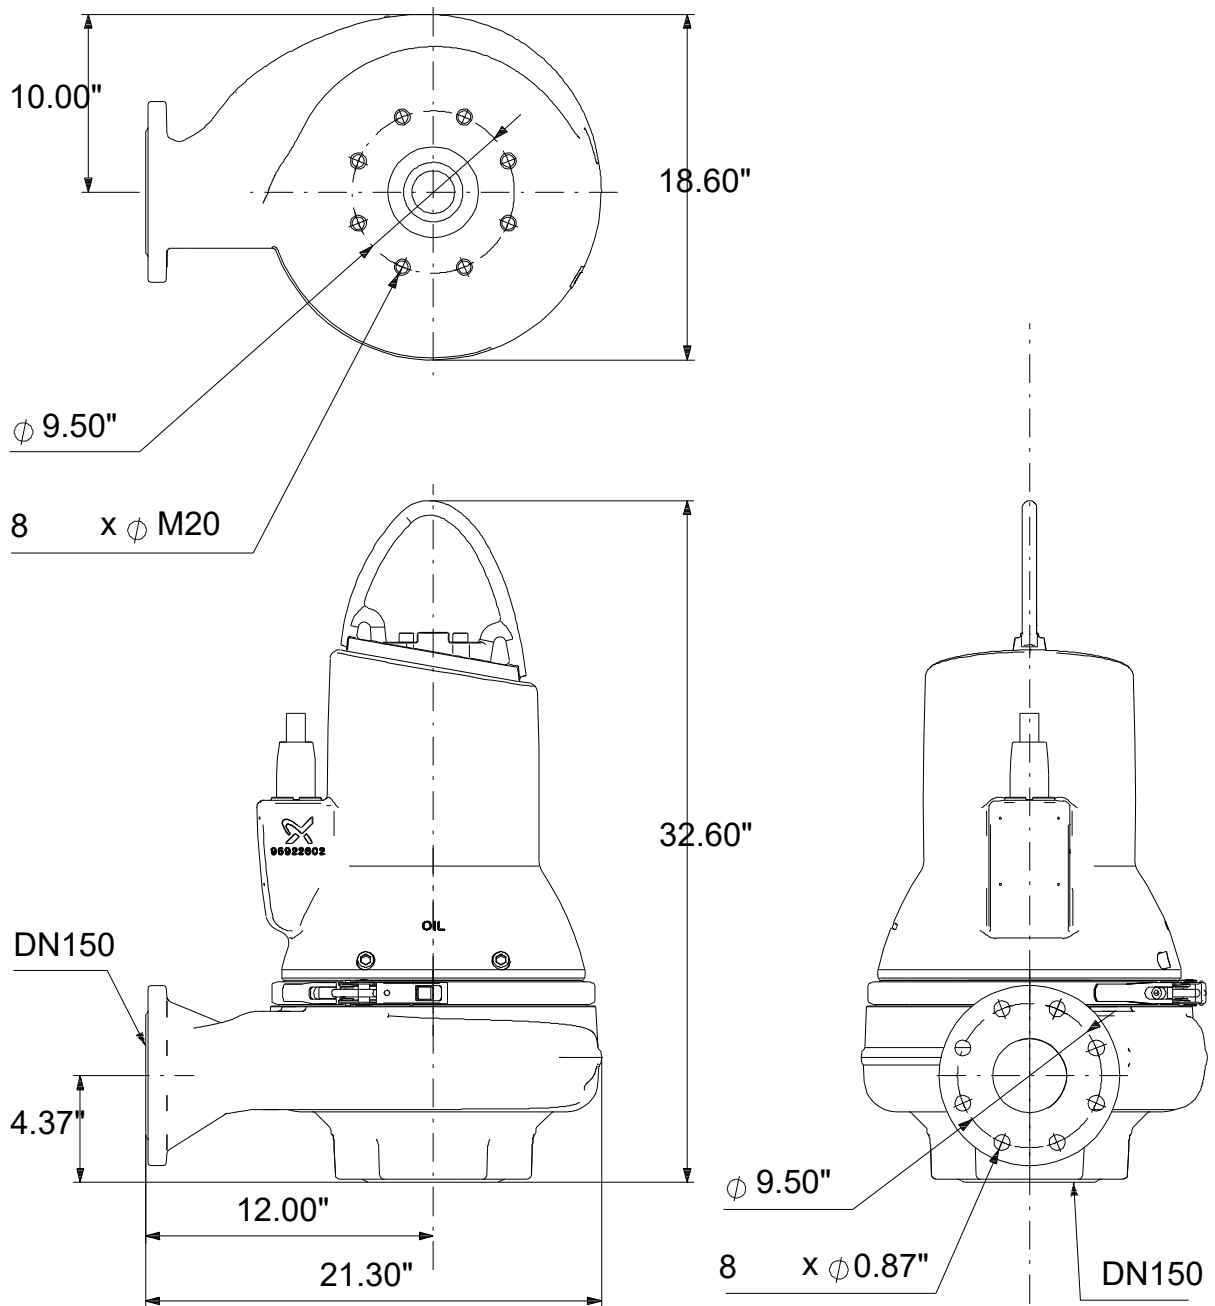

99030150 SL1.40.A60 .100.EX.4.61R.C 60 Hz

Note! All units are in [in] unless others are stated.
Disclaimer: This simplified dimensional drawing does not show all details.

99030150 SL1.40.A60 .100.EX.4.61R.C 60 Hz

Note! All units are in [in] unless others are stated
Disclaimer: This simplified dimensional drawing does not show all details.

99030150 SL1.40.A60 .100.EX.4.61R.C 60 Hz

Note! All units are in [in] unless others are stated.
Disclaimer: This simplified dimensional drawing does not show all details.