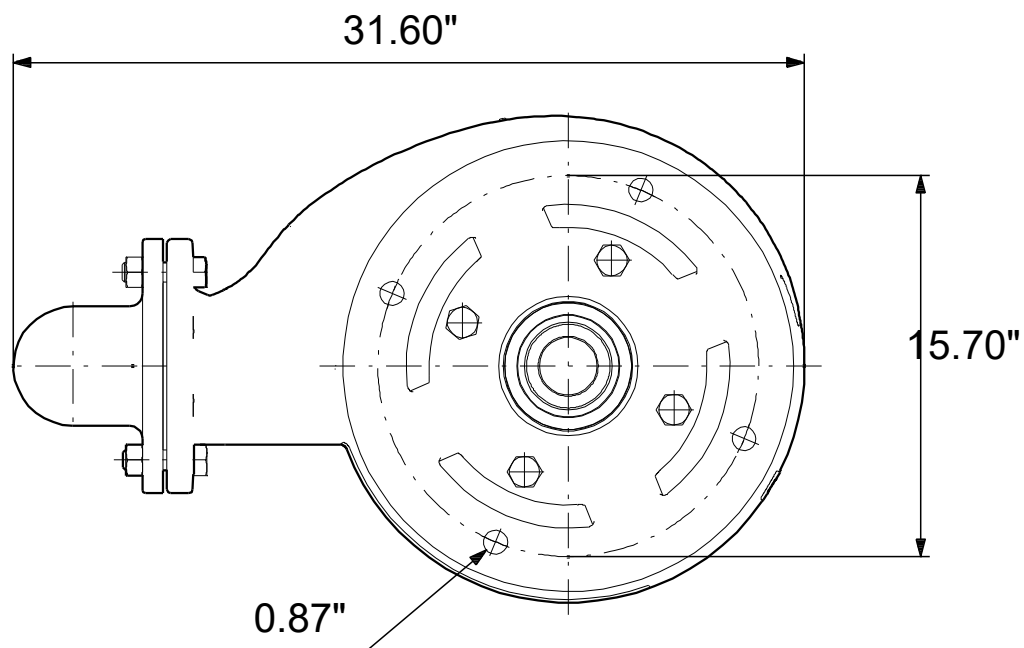

99030150 SL1.40.A60 .100.EX.4.61R.C 60 Hz

Note! All units are in [in] unless others are stated.
Disclaimer: This simplified dimensional drawing does not show all details.

99030150 SL1.40.A60 .100.EX.4.61R.C 60 Hz

Note! All units are in [in] unless others are stated
Disclaimer: This simplified dimensional drawing does not show all details.

99030150 SL1.40.A60 .100.EX.4.61R.C 60 Hz

Note! All units are in [in] unless others are stated.
Disclaimer: This simplified dimensional drawing does not show all details.