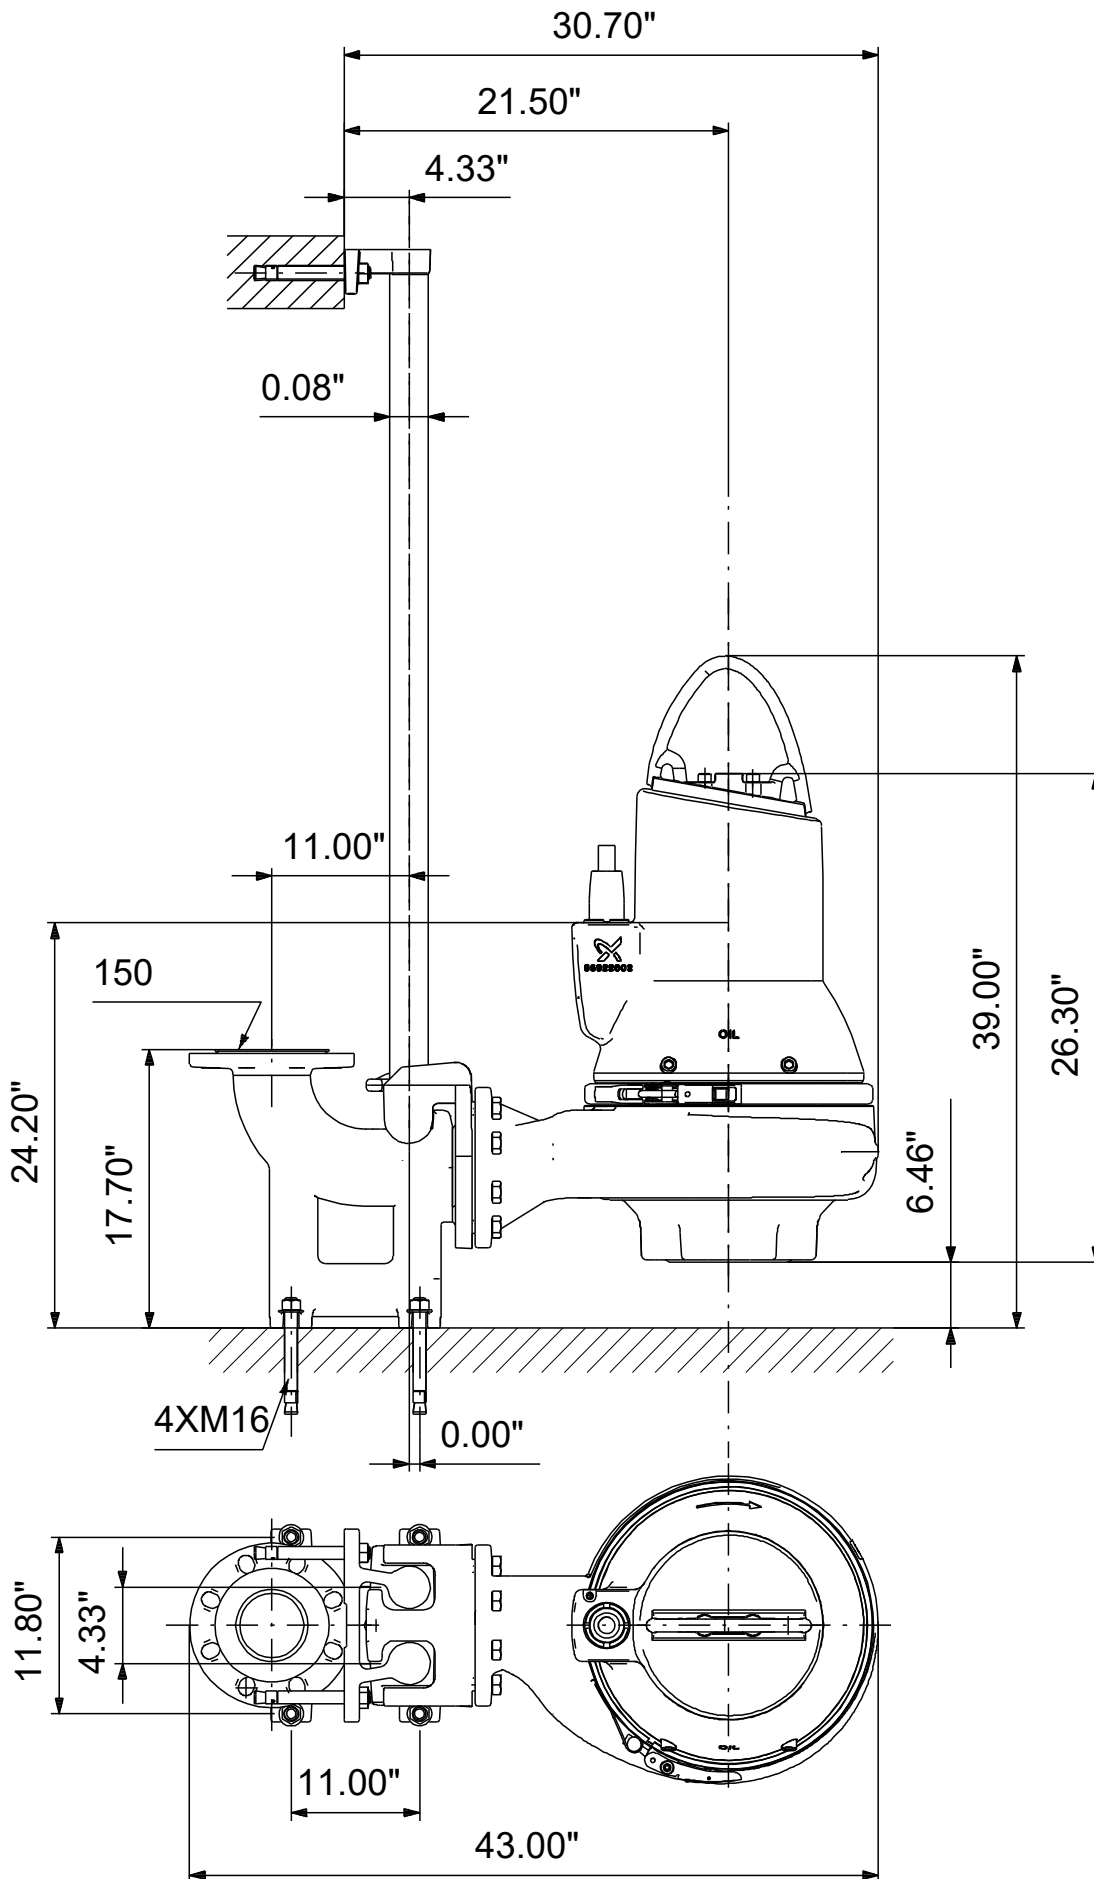

99030150 SL1.40.A60 .100.EX.4.61R.C 60 Hz

Note! All units are in [in] unless others are stated.
Disclaimer: This simplified dimensional drawing does not show all details.

99030150 SL1.40.A60 .100.EX.4.61R.C 60 Hz

Note! All units are in [in] unless others are stated
Disclaimer: This simplified dimensional drawing does not show all details.

99030150 SL1.40.A60 .100.EX.4.61R.C 60 Hz

Note! All units are in [in] unless others are stated.
Disclaimer: This simplified dimensional drawing does not show all details.