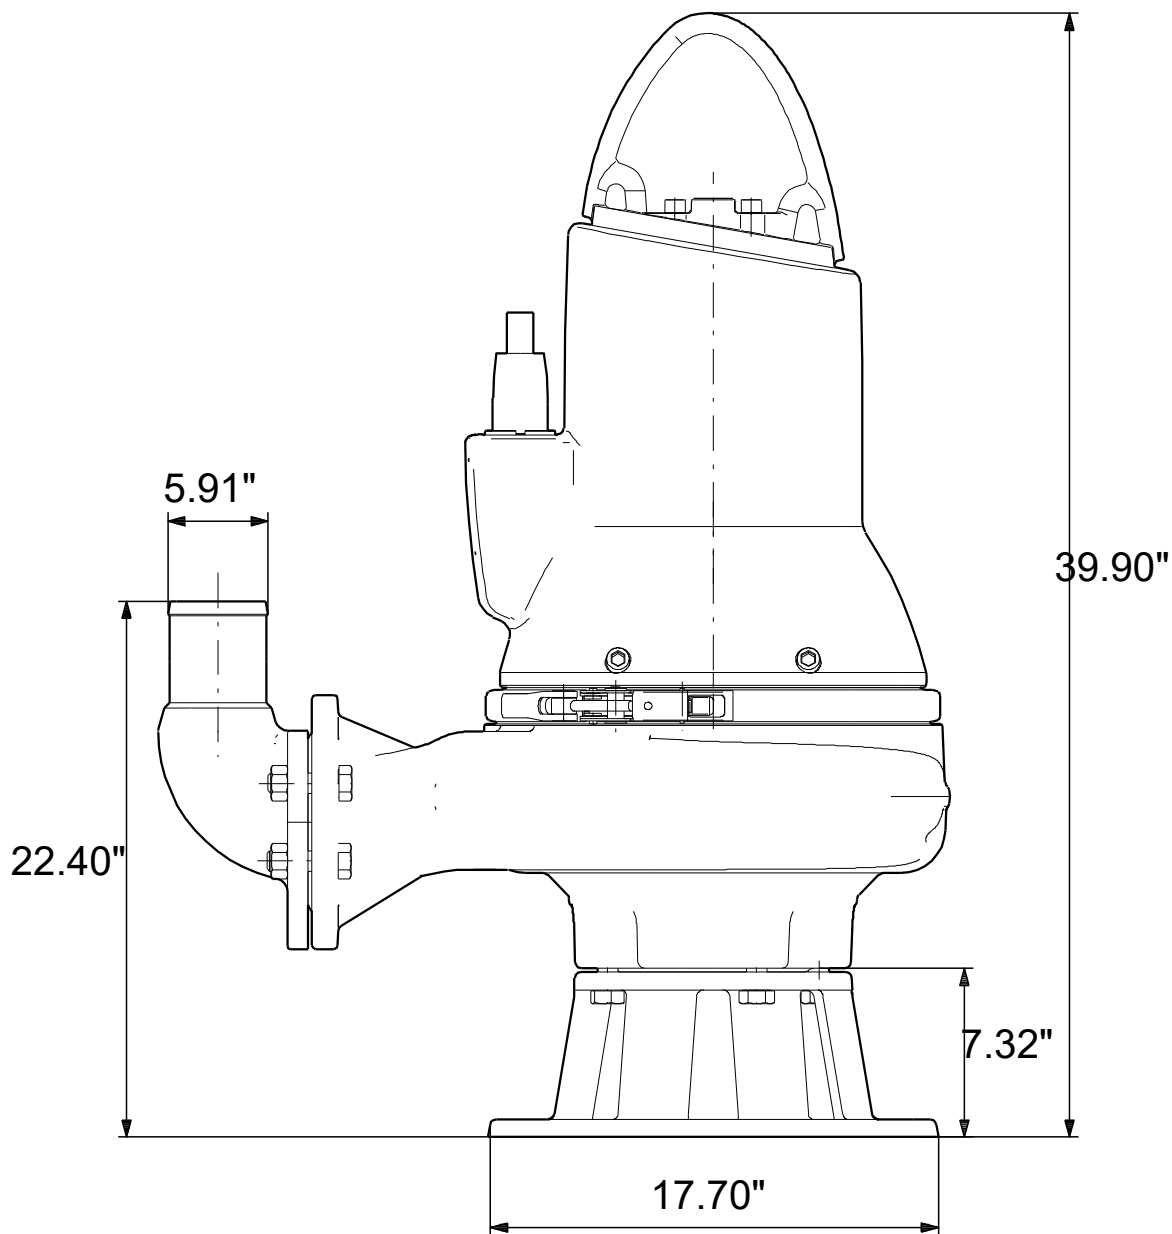

99030150 SL1.40.A60 .100.EX.4.61R.C 60 Hz

Note! All units are in [in] unless others are stated.
Disclaimer: This simplified dimensional drawing does not show all details.

99030150 SL1.40.A60 .100.EX.4.61R.C 60 Hz

Note! All units are in [in] unless others are stated
Disclaimer: This simplified dimensional drawing does not show all details.

99030150 SL1.40.A60 .100.EX.4.61R.C 60 Hz

Note! All units are in [in] unless others are stated.
Disclaimer: This simplified dimensional drawing does not show all details.