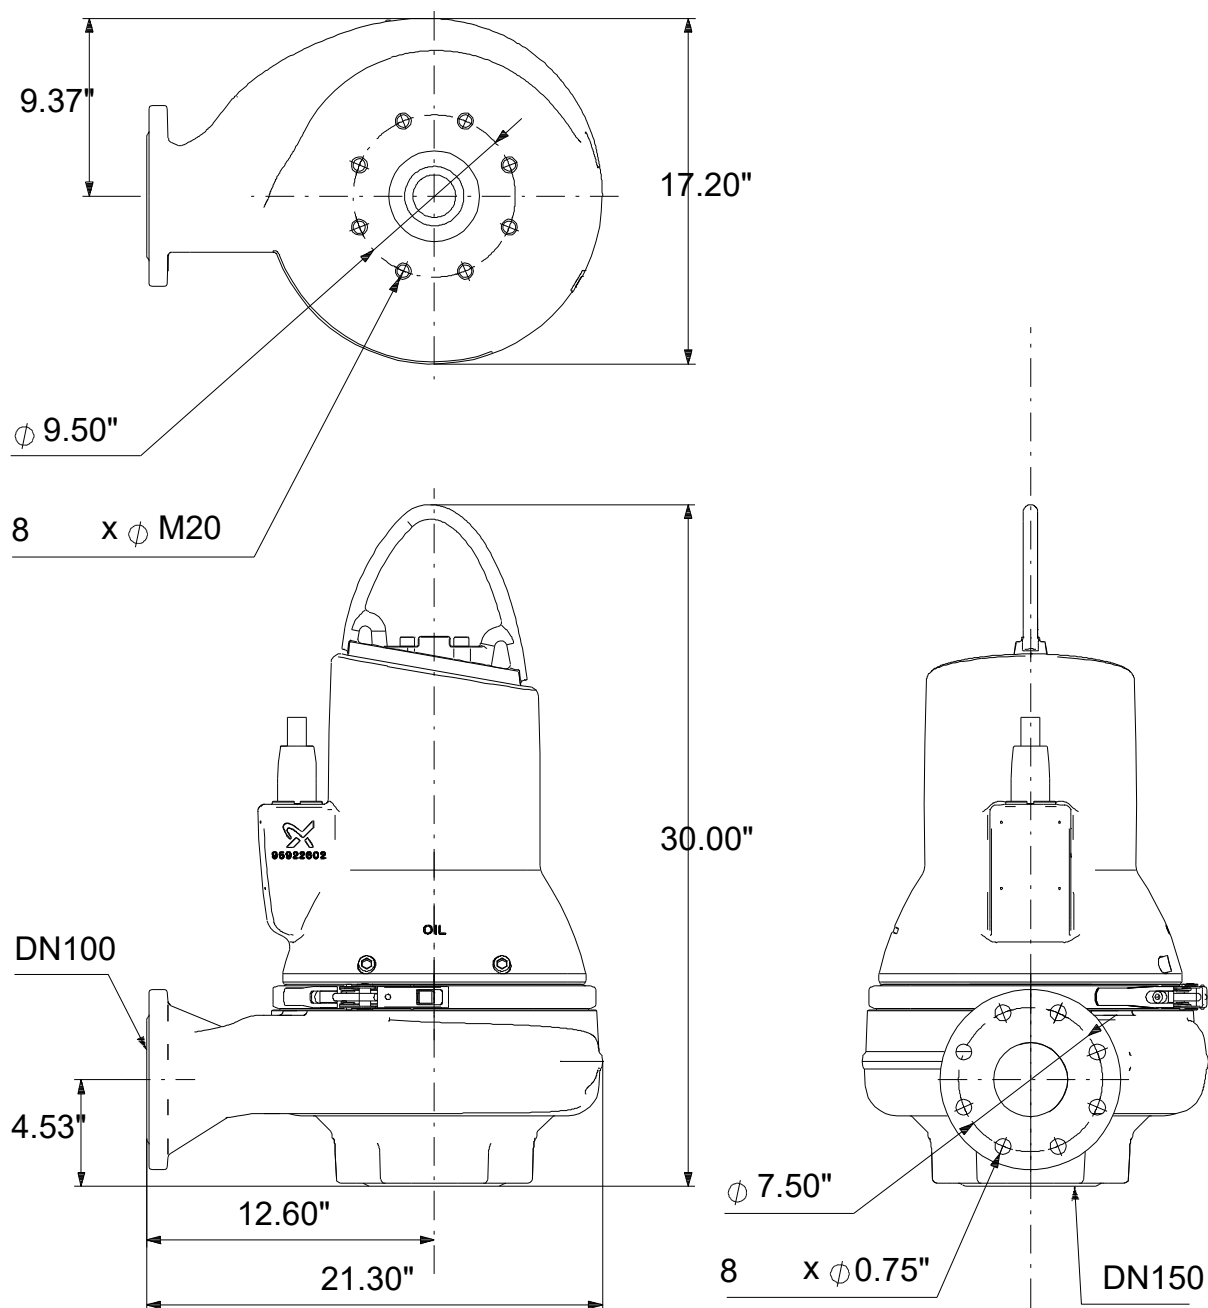

99030149 SL1.40.A40 .75.EX.4.61R.C 60 Hz

Note! All units are in [in] unless others are stated.
Disclaimer: This simplified dimensional drawing does not show all details.

99030149 SL1.40.A40 .75.EX.4.61R.C 60 Hz

Note! All units are in [in] unless others are stated
 Disclaimer: This simplified dimensional drawing does not show all details.

99030149 SL1.40.A40 .75.EX.4.61R.C 60 Hz

Note! All units are in [in] unless others are stated.
Disclaimer: This simplified dimensional drawing does not show all details.