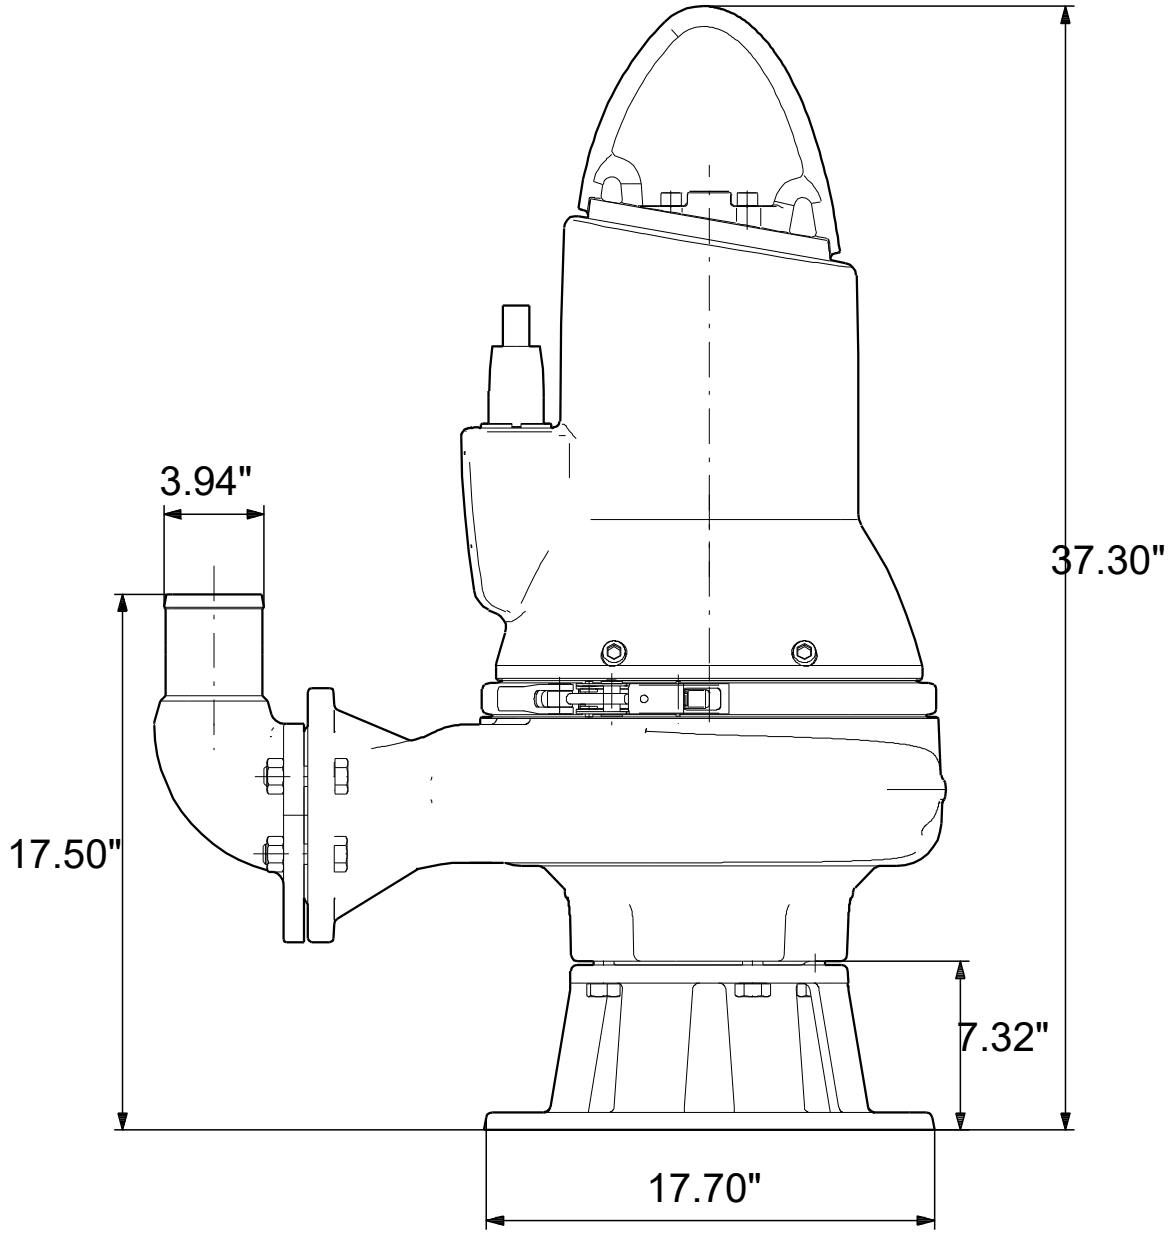

99030149 SL1.40.A40 .75.EX.4.61R.C 60 Hz

Note! All units are in [in] unless others are stated.
Disclaimer: This simplified dimensional drawing does not show all details.

99030149 SL1.40.A40 .75.EX.4.61R.C 60 Hz

Note! All units are in [in] unless others are stated
 Disclaimer: This simplified dimensional drawing does not show all details.

99030149 SL1.40.A40 .75.EX.4.61R.C 60 Hz

Note! All units are in [in] unless others are stated.
Disclaimer: This simplified dimensional drawing does not show all details.