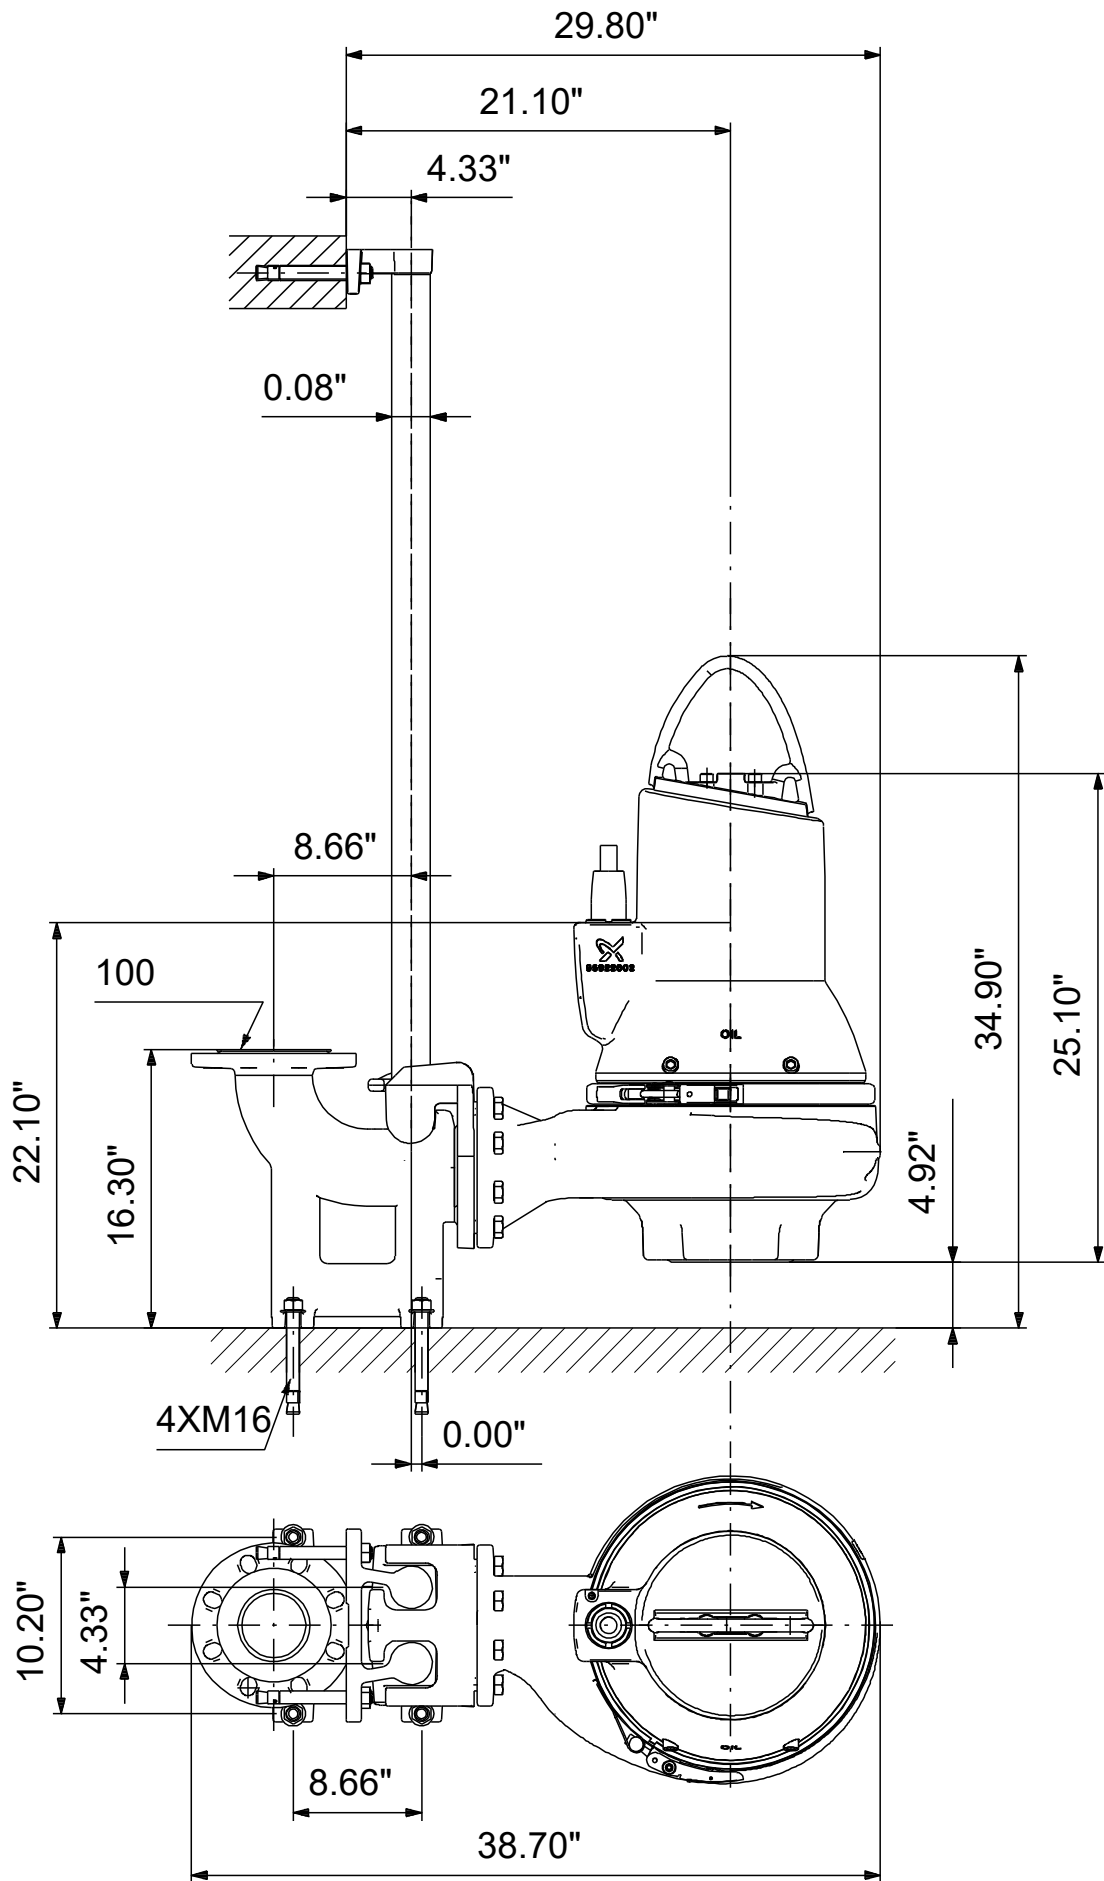

99030149 SL1.40.A40 .75.EX.4.61R.C 60 Hz

Note! All units are in [in] unless others are stated.
Disclaimer: This simplified dimensional drawing does not show all details.

99030149 SL1.40.A40 .75.EX.4.61R.C 60 Hz

Note! All units are in [in] unless others are stated
 Disclaimer: This simplified dimensional drawing does not show all details.

99030149 SL1.40.A40 .75.EX.4.61R.C 60 Hz

Note! All units are in [in] unless others are stated.
Disclaimer: This simplified dimensional drawing does not show all details.