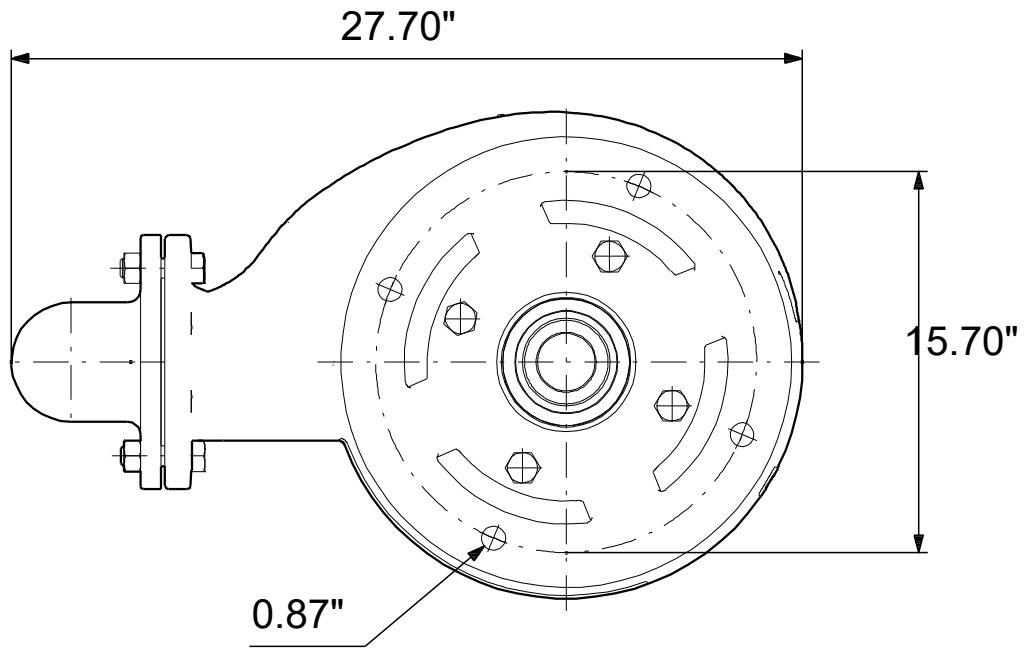

99030149 SL1.40.A40 .75.EX.4.61R.C 60 Hz

Note! All units are in [in] unless others are stated.
Disclaimer: This simplified dimensional drawing does not show all details.

99030149 SL1.40.A40 .75.EX.4.61R.C 60 Hz

Note! All units are in [in] unless others are stated
 Disclaimer: This simplified dimensional drawing does not show all details.

99030149 SL1.40.A40 .75.EX.4.61R.C 60 Hz

Note! All units are in [in] unless others are stated.
Disclaimer: This simplified dimensional drawing does not show all details.