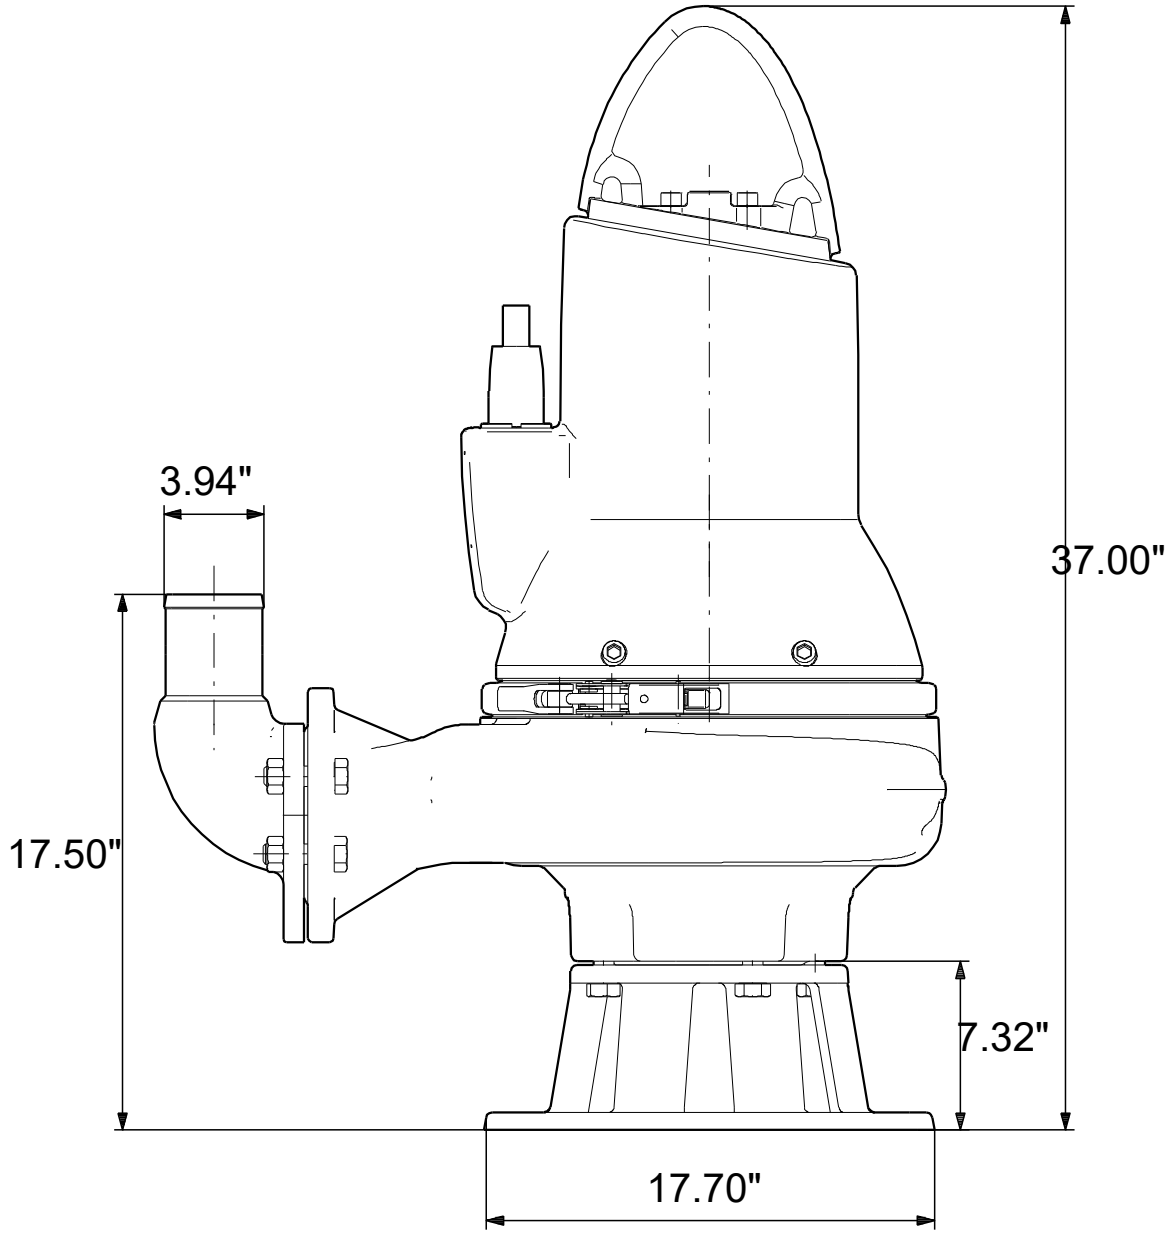

99030148 SL1.40.A40 .55.EX.4.61R.C 60 Hz

Note! All units are in [in] unless others are stated.
Disclaimer: This simplified dimensional drawing does not show all details.

99030148 SL1.40.A40 .55.EX.4.61R.C 60 Hz

Note! All units are in [in] unless others are stated
Disclaimer: This simplified dimensional drawing does not show all details.

99030148 SL1.40.A40 .55.EX.4.61R.C 60 Hz

Note! All units are in [in] unless others are stated.
Disclaimer: This simplified dimensional drawing does not show all details.