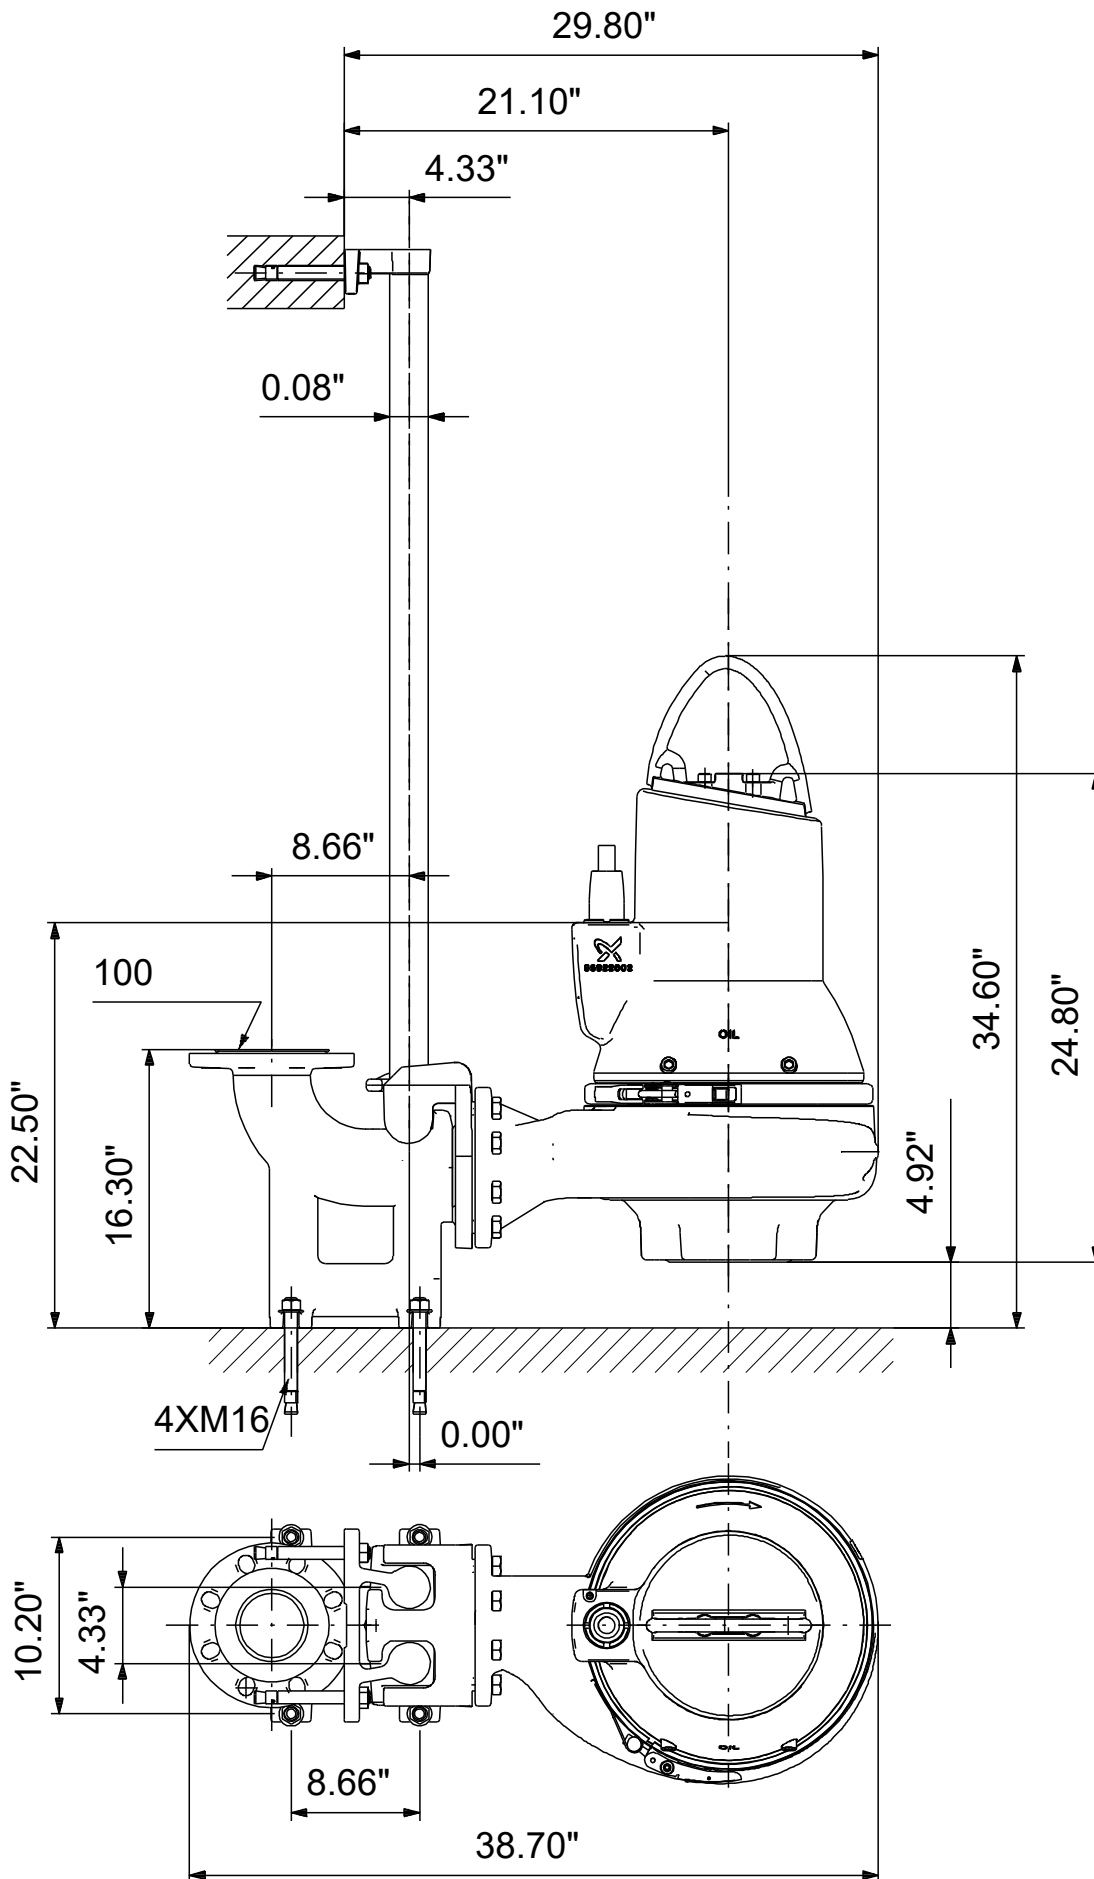

99030148 SL1.40.A40 .55.EX.4.61R.C 60 Hz

Note! All units are in [in] unless others are stated.
Disclaimer: This simplified dimensional drawing does not show all details.

99030148 SL1.40.A40 .55.EX.4.61R.C 60 Hz

Note! All units are in [in] unless others are stated
Disclaimer: This simplified dimensional drawing does not show all details.

99030148 SL1.40.A40 .55.EX.4.61R.C 60 Hz

Note! All units are in [in] unless others are stated.
Disclaimer: This simplified dimensional drawing does not show all details.