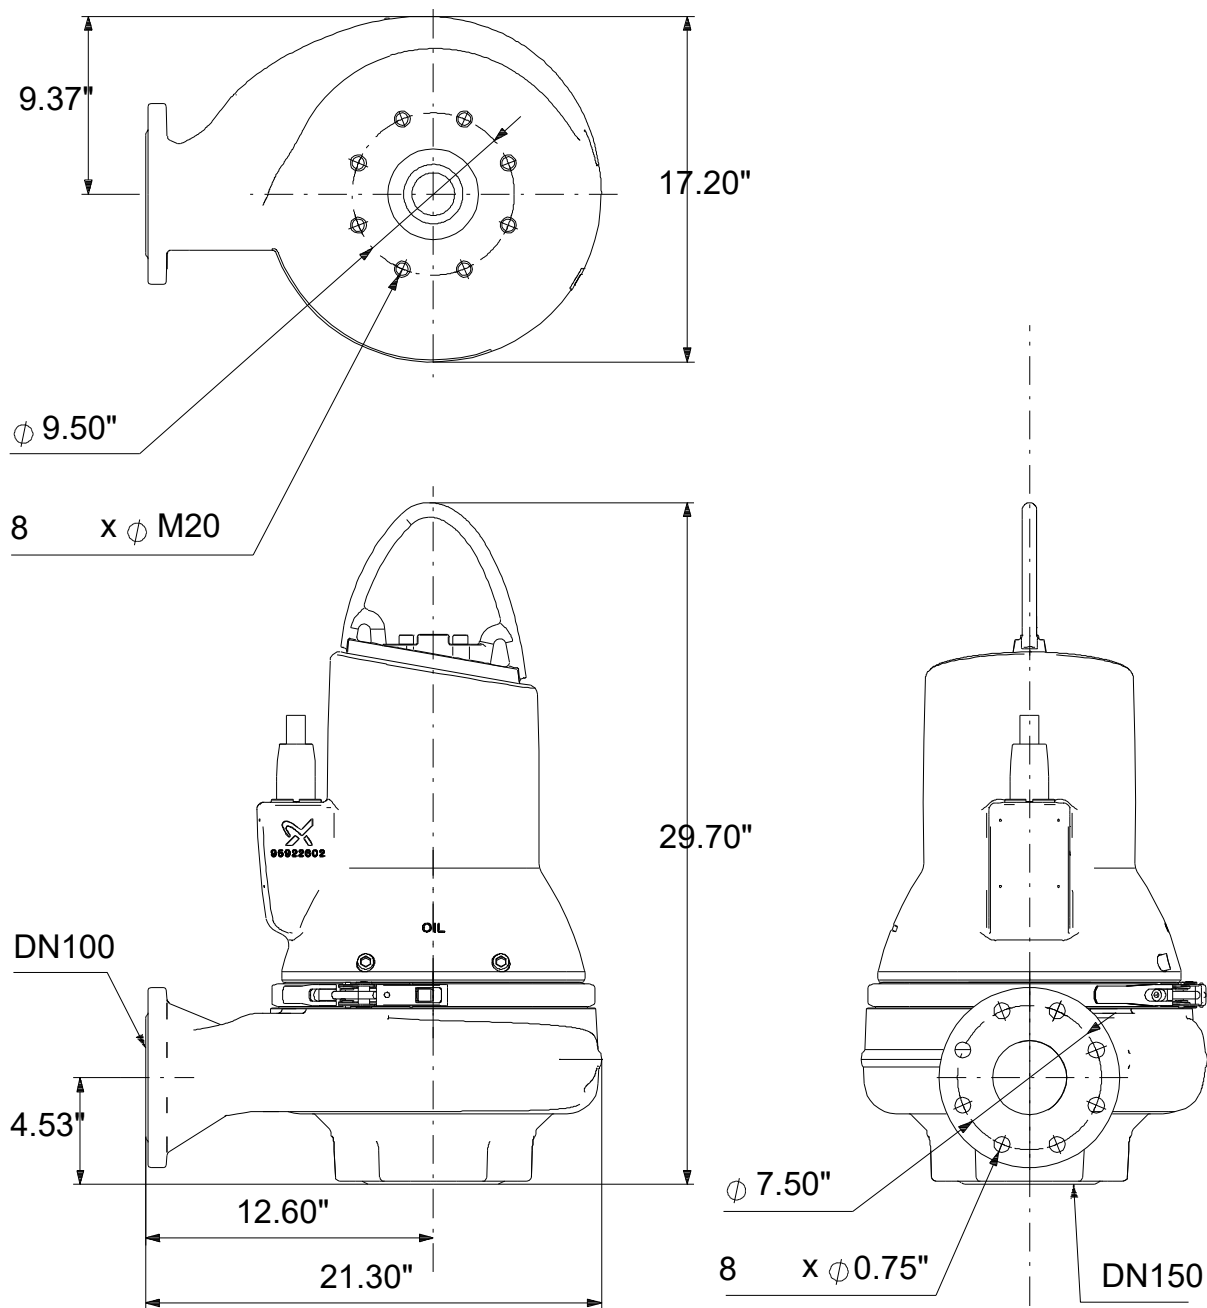

99030148 SL1.40.A40 .55.EX.4.61R.C 60 Hz

Note! All units are in [in] unless others are stated.
Disclaimer: This simplified dimensional drawing does not show all details.

99030148 SL1.40.A40 .55.EX.4.61R.C 60 Hz

Note! All units are in [in] unless others are stated
Disclaimer: This simplified dimensional drawing does not show all details.

99030148 SL1.40.A40 .55.EX.4.61R.C 60 Hz

Note! All units are in [in] unless others are stated.
Disclaimer: This simplified dimensional drawing does not show all details.