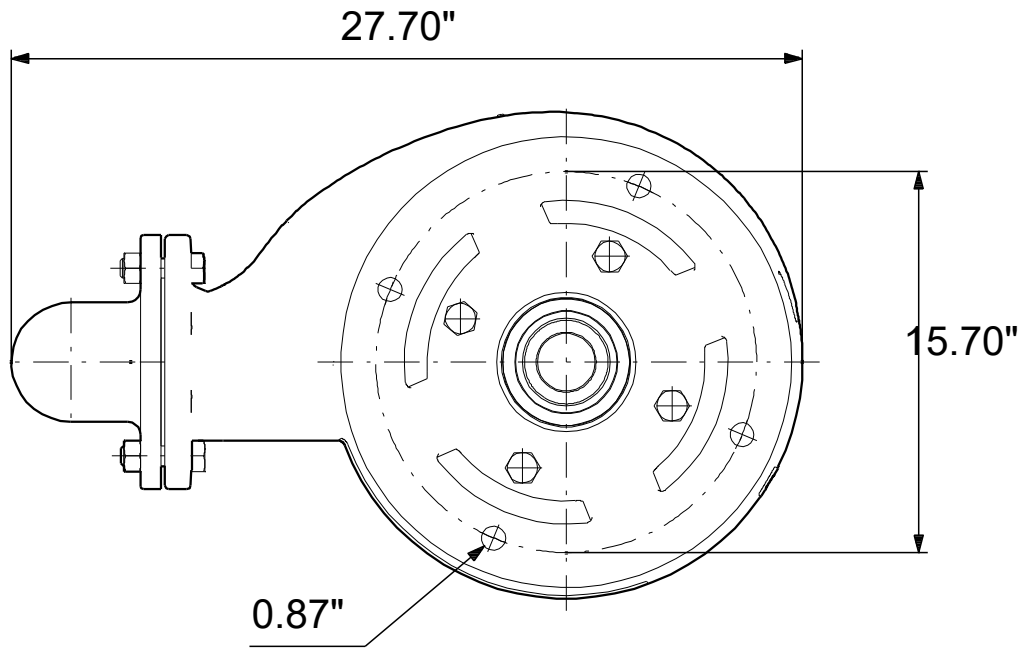

99030148 SL1.40.A40 .55.EX.4.61R.C 60 Hz

Note! All units are in [in] unless others are stated.
Disclaimer: This simplified dimensional drawing does not show all details.

99030148 SL1.40.A40 .55.EX.4.61R.C 60 Hz

Note! All units are in [in] unless others are stated
Disclaimer: This simplified dimensional drawing does not show all details.

99030148 SL1.40.A40 .55.EX.4.61R.C 60 Hz

Note! All units are in [in] unless others are stated.
Disclaimer: This simplified dimensional drawing does not show all details.