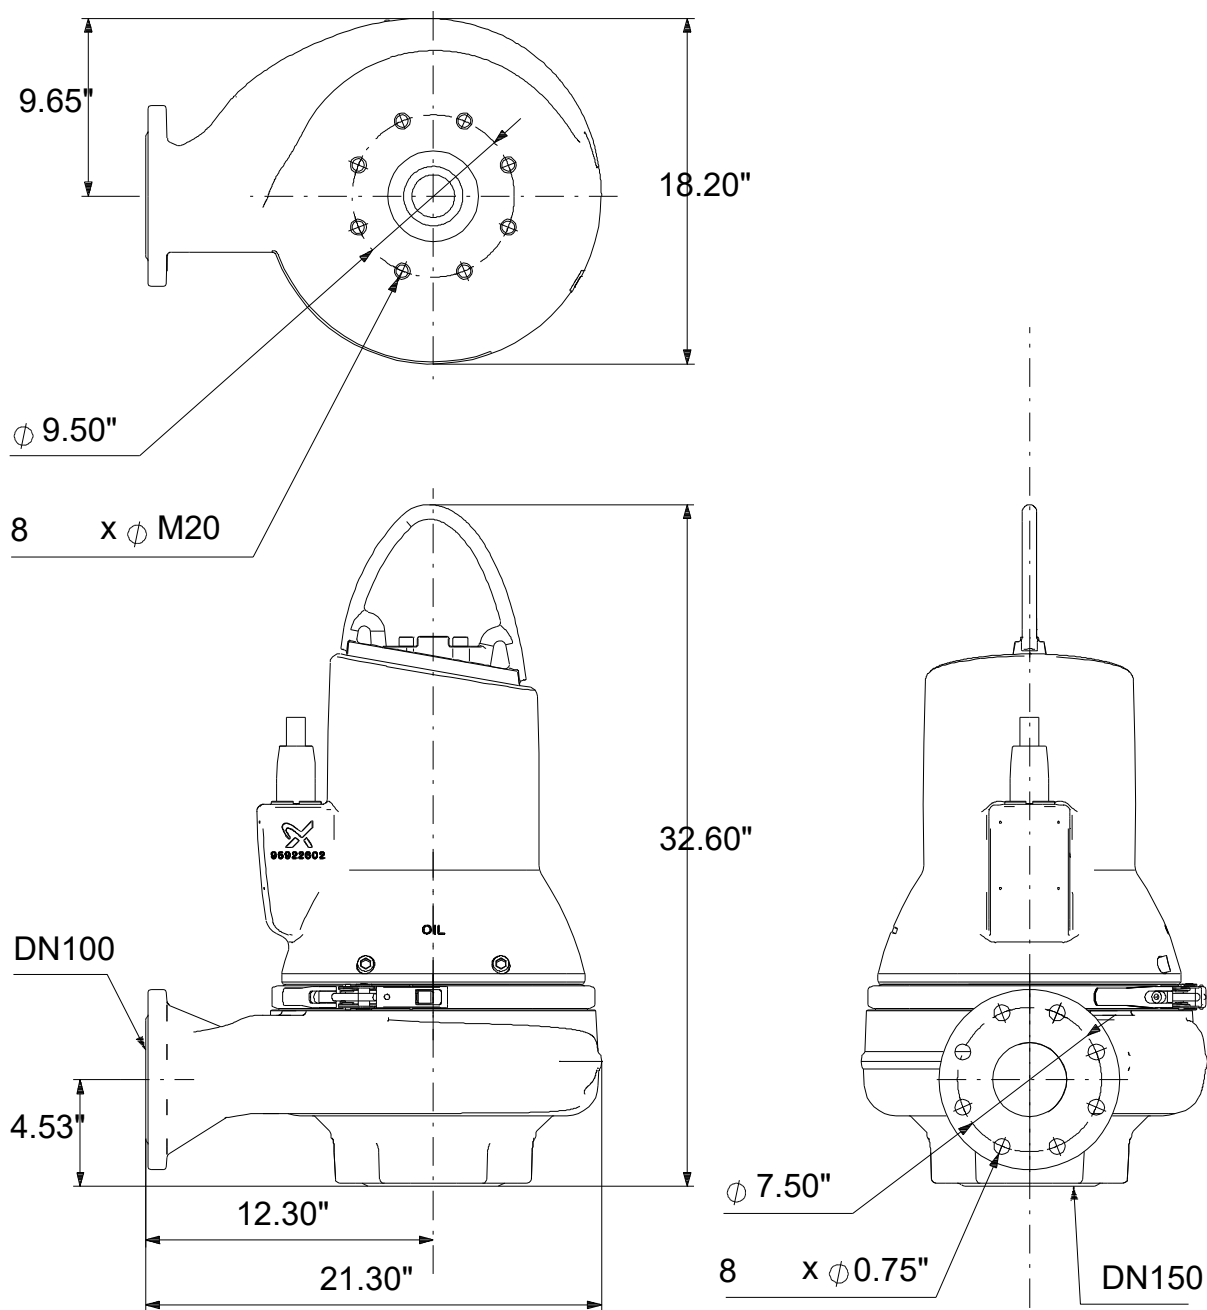

99030147 SL1.40.A40 .100.EX.4.61R.C 60 Hz

Note! All units are in [in] unless others are stated.
Disclaimer: This simplified dimensional drawing does not show all details.

99030147 SL1.40.A40 .100.EX.4.61R.C 60 Hz

Note! All units are in [in] unless others are stated
 Disclaimer: This simplified dimensional drawing does not show all details.

99030147 SL1.40.A40 .100.EX.4.61R.C 60 Hz

Note! All units are in [in] unless others are stated.
Disclaimer: This simplified dimensional drawing does not show all details.