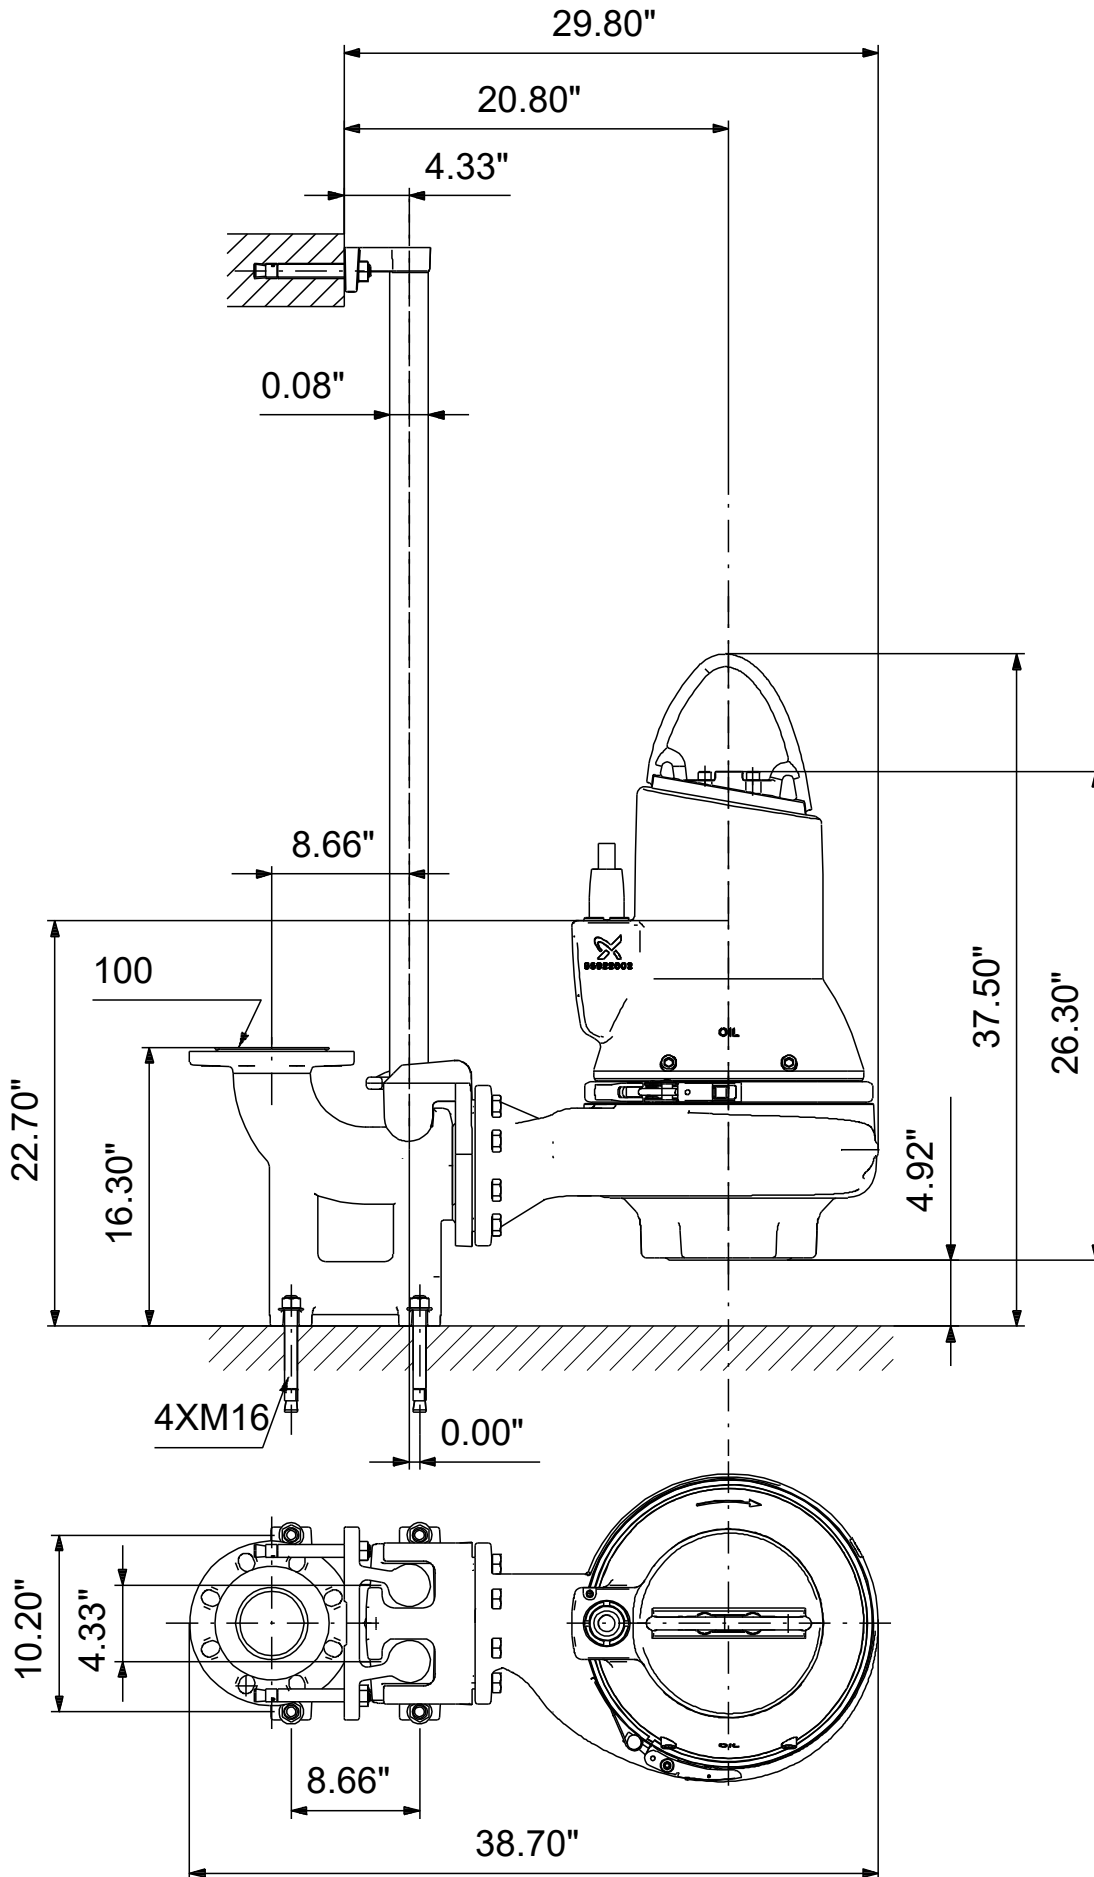

99030147 SL1.40.A40 .100.EX.4.61R.C 60 Hz

Note! All units are in [in] unless others are stated.
Disclaimer: This simplified dimensional drawing does not show all details.

99030147 SL1.40.A40 .100.EX.4.61R.C 60 Hz

Note! All units are in [in] unless others are stated
 Disclaimer: This simplified dimensional drawing does not show all details.

99030147 SL1.40.A40 .100.EX.4.61R.C 60 Hz

Note! All units are in [in] unless others are stated.
Disclaimer: This simplified dimensional drawing does not show all details.