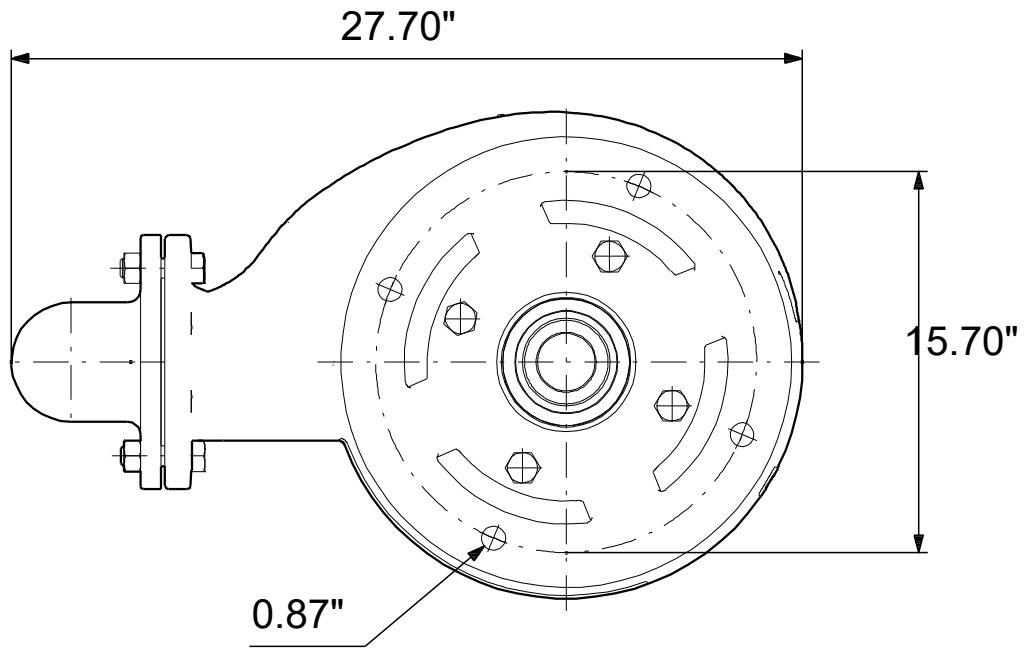

99030147 SL1.40.A40 .100.EX.4.61R.C 60 Hz

Note! All units are in [in] unless others are stated.
Disclaimer: This simplified dimensional drawing does not show all details.

99030147 SL1.40.A40 .100.EX.4.61R.C 60 Hz

Note! All units are in [in] unless others are stated
 Disclaimer: This simplified dimensional drawing does not show all details.

99030147 SL1.40.A40 .100.EX.4.61R.C 60 Hz

Note! All units are in [in] unless others are stated.
Disclaimer: This simplified dimensional drawing does not show all details.