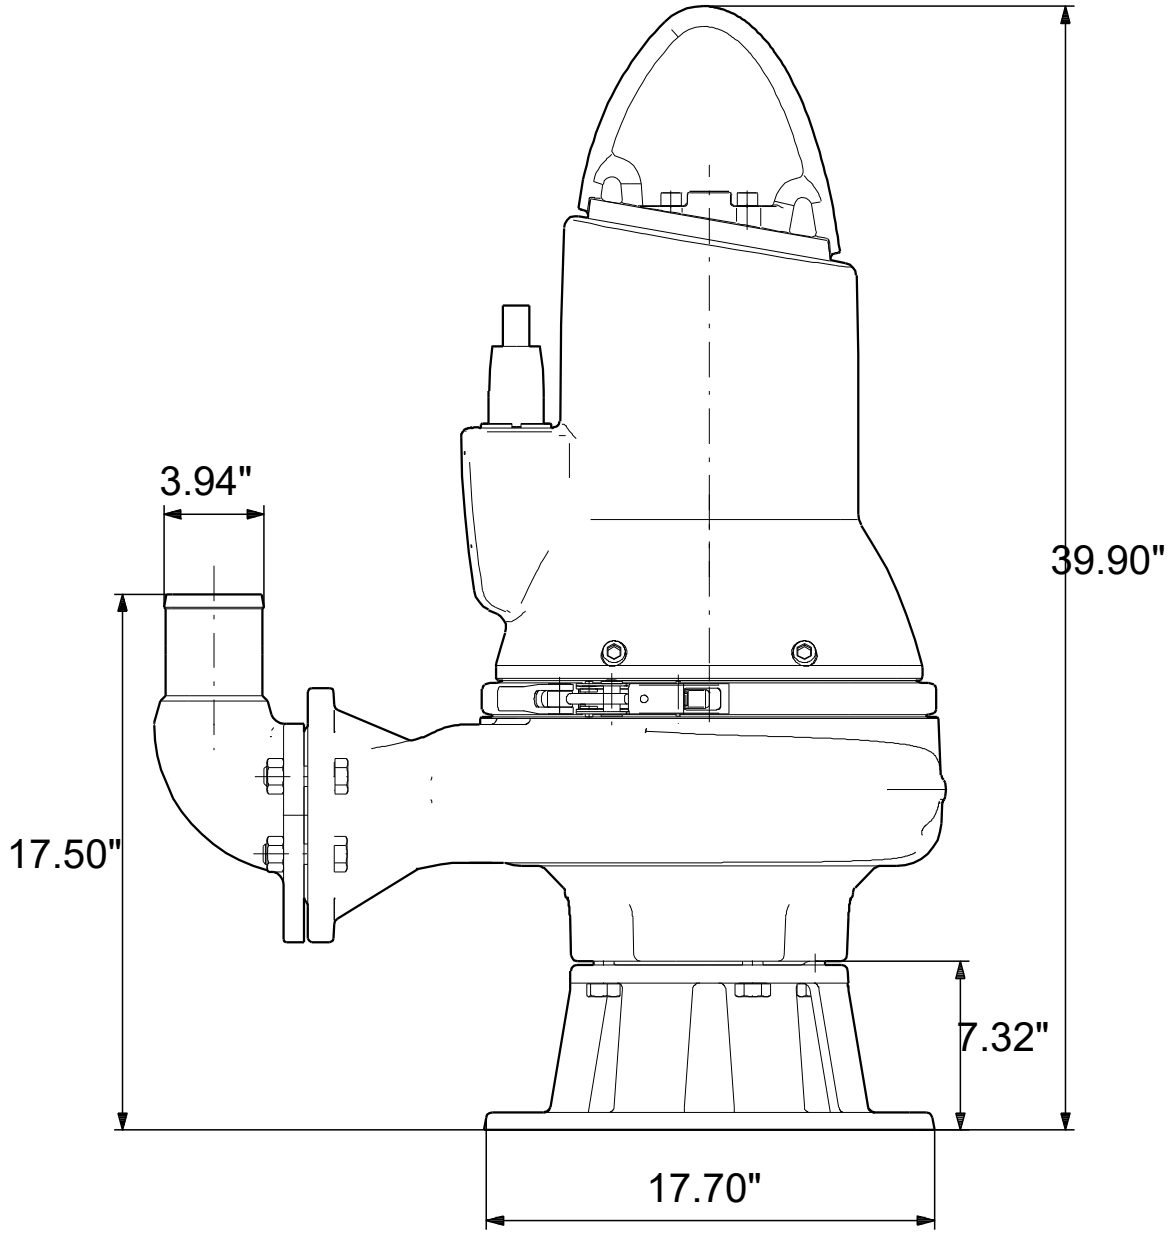

99030147 SL1.40.A40 .100.EX.4.61R.C 60 Hz

Note! All units are in [in] unless others are stated.
Disclaimer: This simplified dimensional drawing does not show all details.

99030147 SL1.40.A40 .100.EX.4.61R.C 60 Hz

Note! All units are in [in] unless others are stated
 Disclaimer: This simplified dimensional drawing does not show all details.

99030147 SL1.40.A40 .100.EX.4.61R.C 60 Hz

Note! All units are in [in] unless others are stated.
Disclaimer: This simplified dimensional drawing does not show all details.