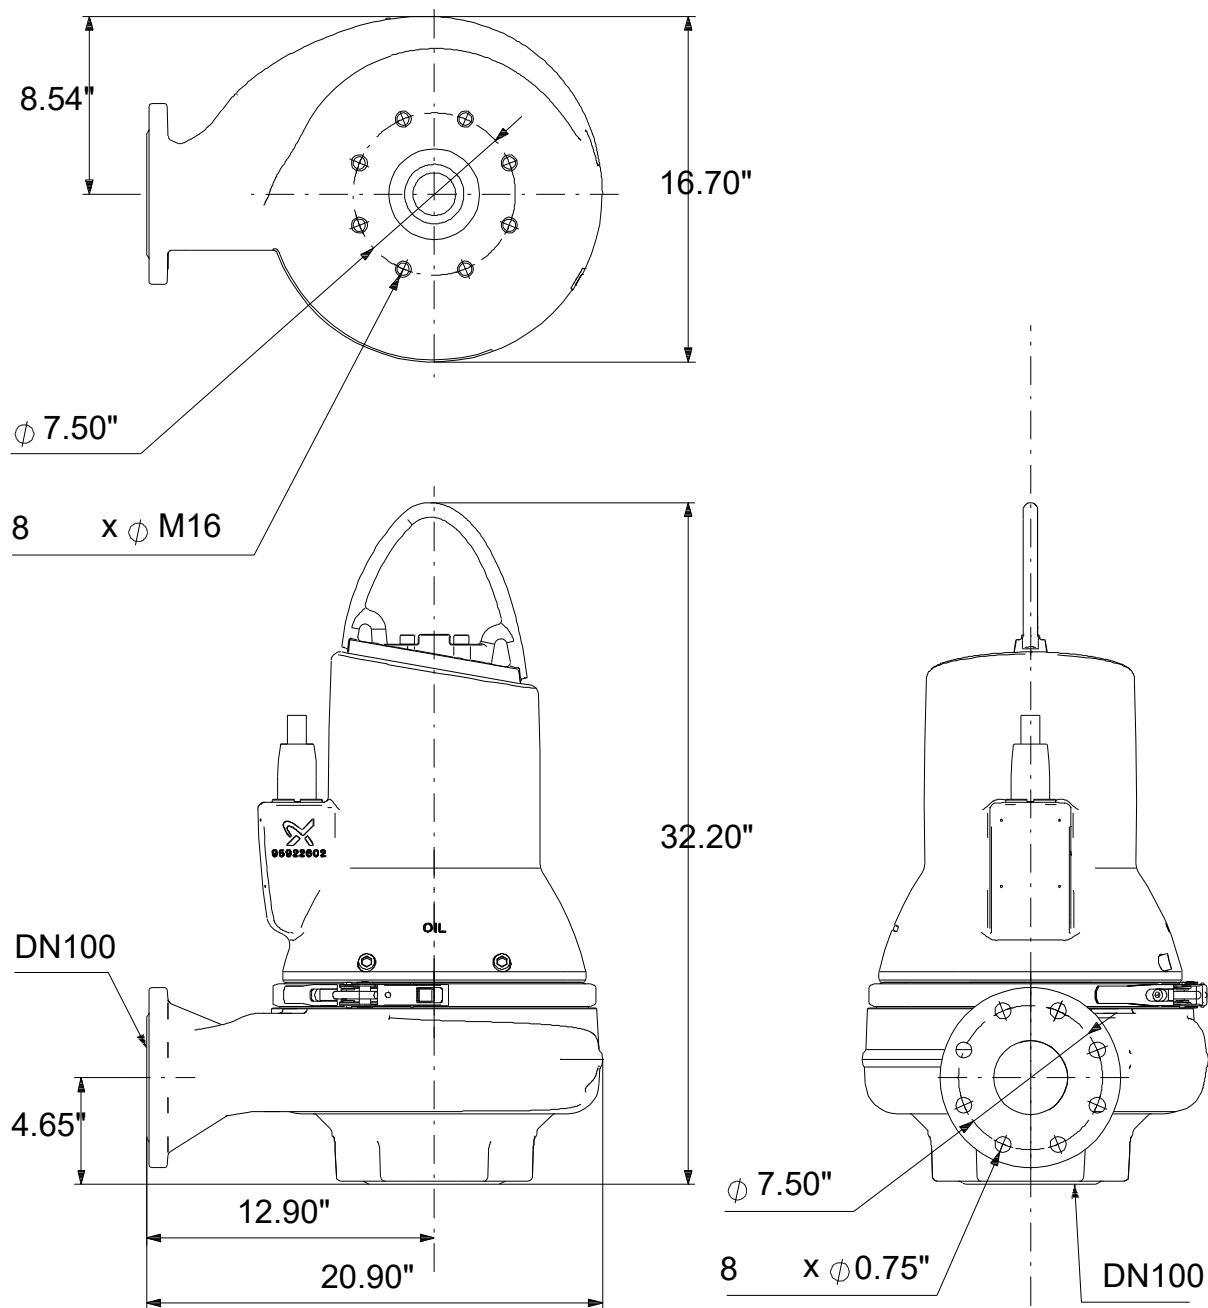

# 99030132 SL1.30.A40 .100.EX.4.61R.C 60 Hz

Note! All units are in [in] unless others are stated.  
Disclaimer: This simplified dimensional drawing does not show all details.

# 99030132 SL1.30.A40 .100.EX.4.61R.C 60 Hz

Note! All units are in [in] unless others are stated  
Disclaimer: This simplified dimensional drawing does not show all details.

99030132 SL1.30.A40 .100.EX.4.61R.C 60 Hz

Note! All units are in [in] unless others are stated.  
Disclaimer: This simplified dimensional drawing does not show all details.