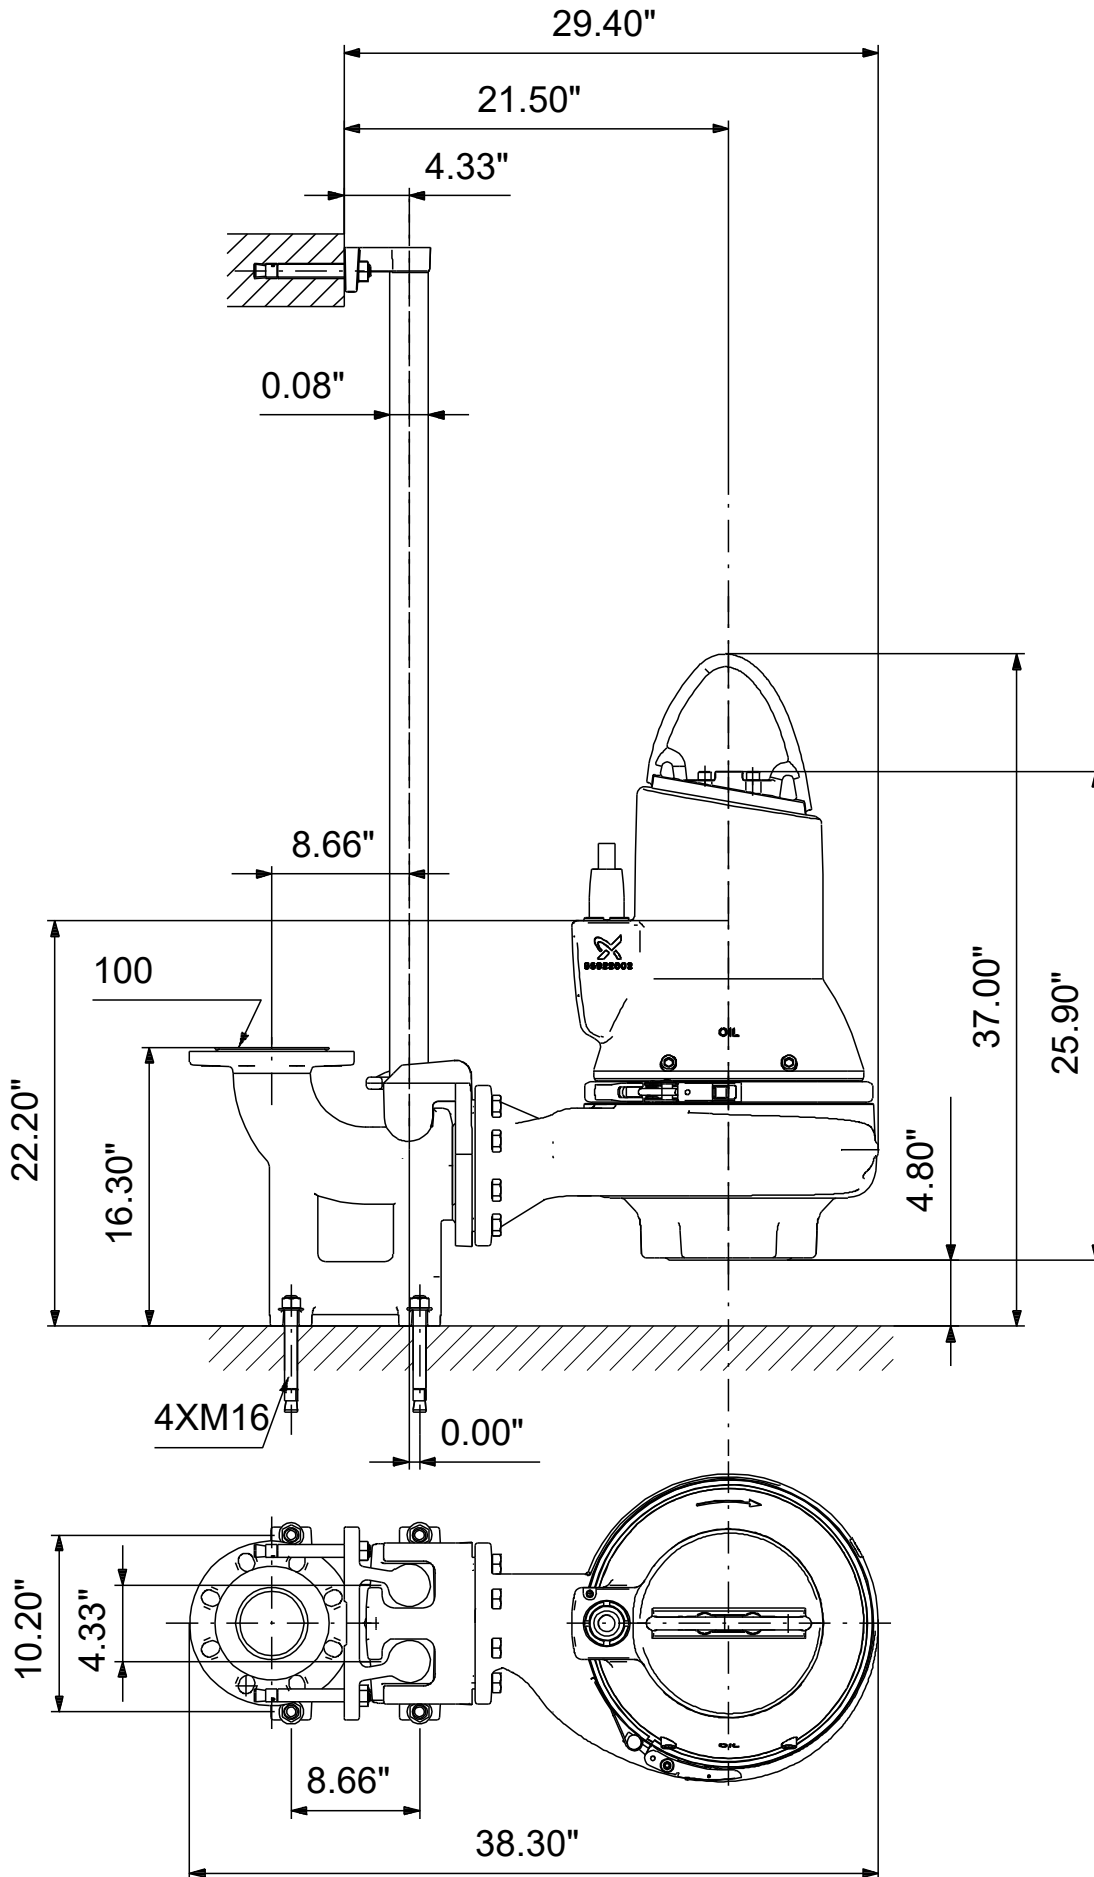

# 99030132 SL1.30.A40 .100.EX.4.61R.C 60 Hz

Note! All units are in [in] unless others are stated.  
Disclaimer: This simplified dimensional drawing does not show all details.

# 99030132 SL1.30.A40 .100.EX.4.61R.C 60 Hz

Note! All units are in [in] unless others are stated  
Disclaimer: This simplified dimensional drawing does not show all details.

99030132 SL1.30.A40 .100.EX.4.61R.C 60 Hz

Note! All units are in [in] unless others are stated.  
Disclaimer: This simplified dimensional drawing does not show all details.