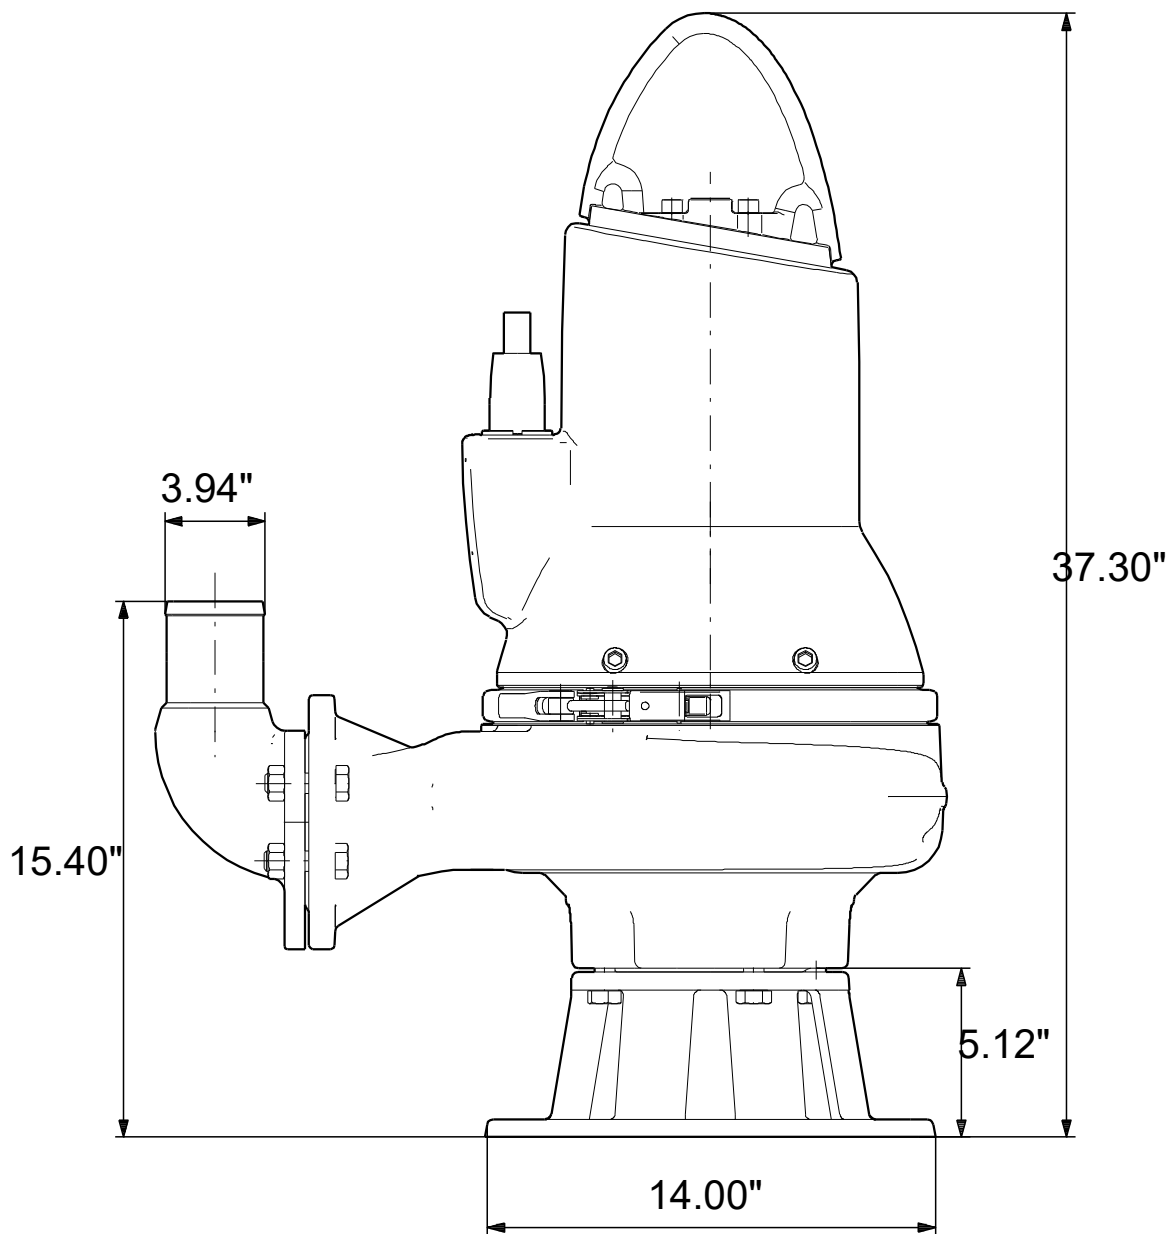

# 99030132 SL1.30.A40 .100.EX.4.61R.C 60 Hz

Note! All units are in [in] unless others are stated.  
Disclaimer: This simplified dimensional drawing does not show all details.

# 99030132 SL1.30.A40 .100.EX.4.61R.C 60 Hz

Note! All units are in [in] unless others are stated  
Disclaimer: This simplified dimensional drawing does not show all details.

99030132 SL1.30.A40 .100.EX.4.61R.C 60 Hz

Note! All units are in [in] unless others are stated.  
Disclaimer: This simplified dimensional drawing does not show all details.