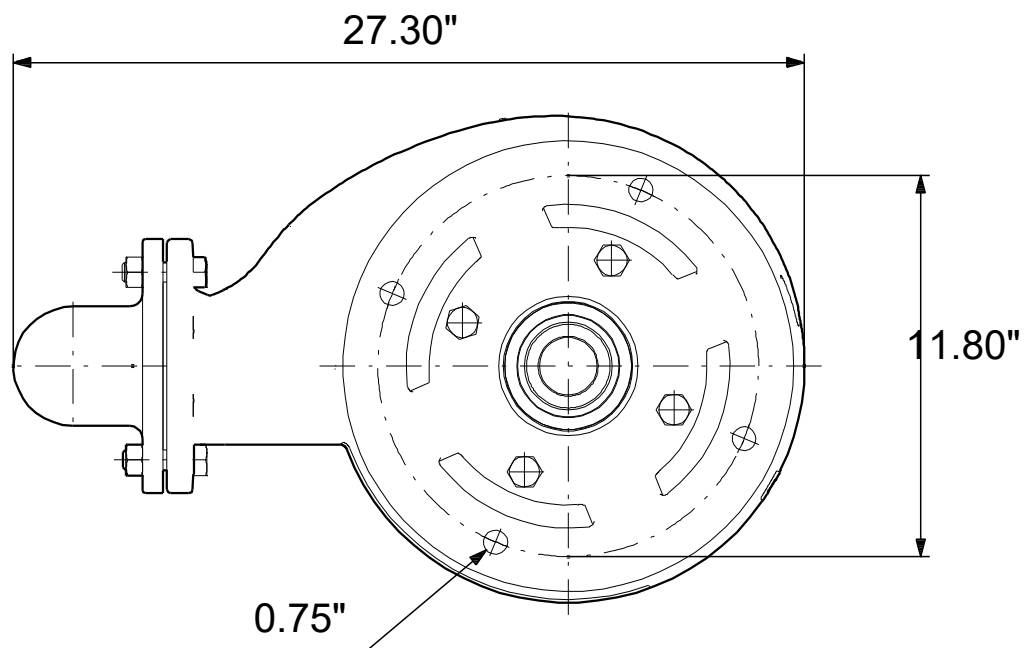

# 99030132 SL1.30.A40 .100.EX.4.61R.C 60 Hz

Note! All units are in [in] unless others are stated.  
Disclaimer: This simplified dimensional drawing does not show all details.

# 99030132 SL1.30.A40 .100.EX.4.61R.C 60 Hz

Note! All units are in [in] unless others are stated  
Disclaimer: This simplified dimensional drawing does not show all details.

99030132 SL1.30.A40 .100.EX.4.61R.C 60 Hz

Note! All units are in [in] unless others are stated.  
Disclaimer: This simplified dimensional drawing does not show all details.