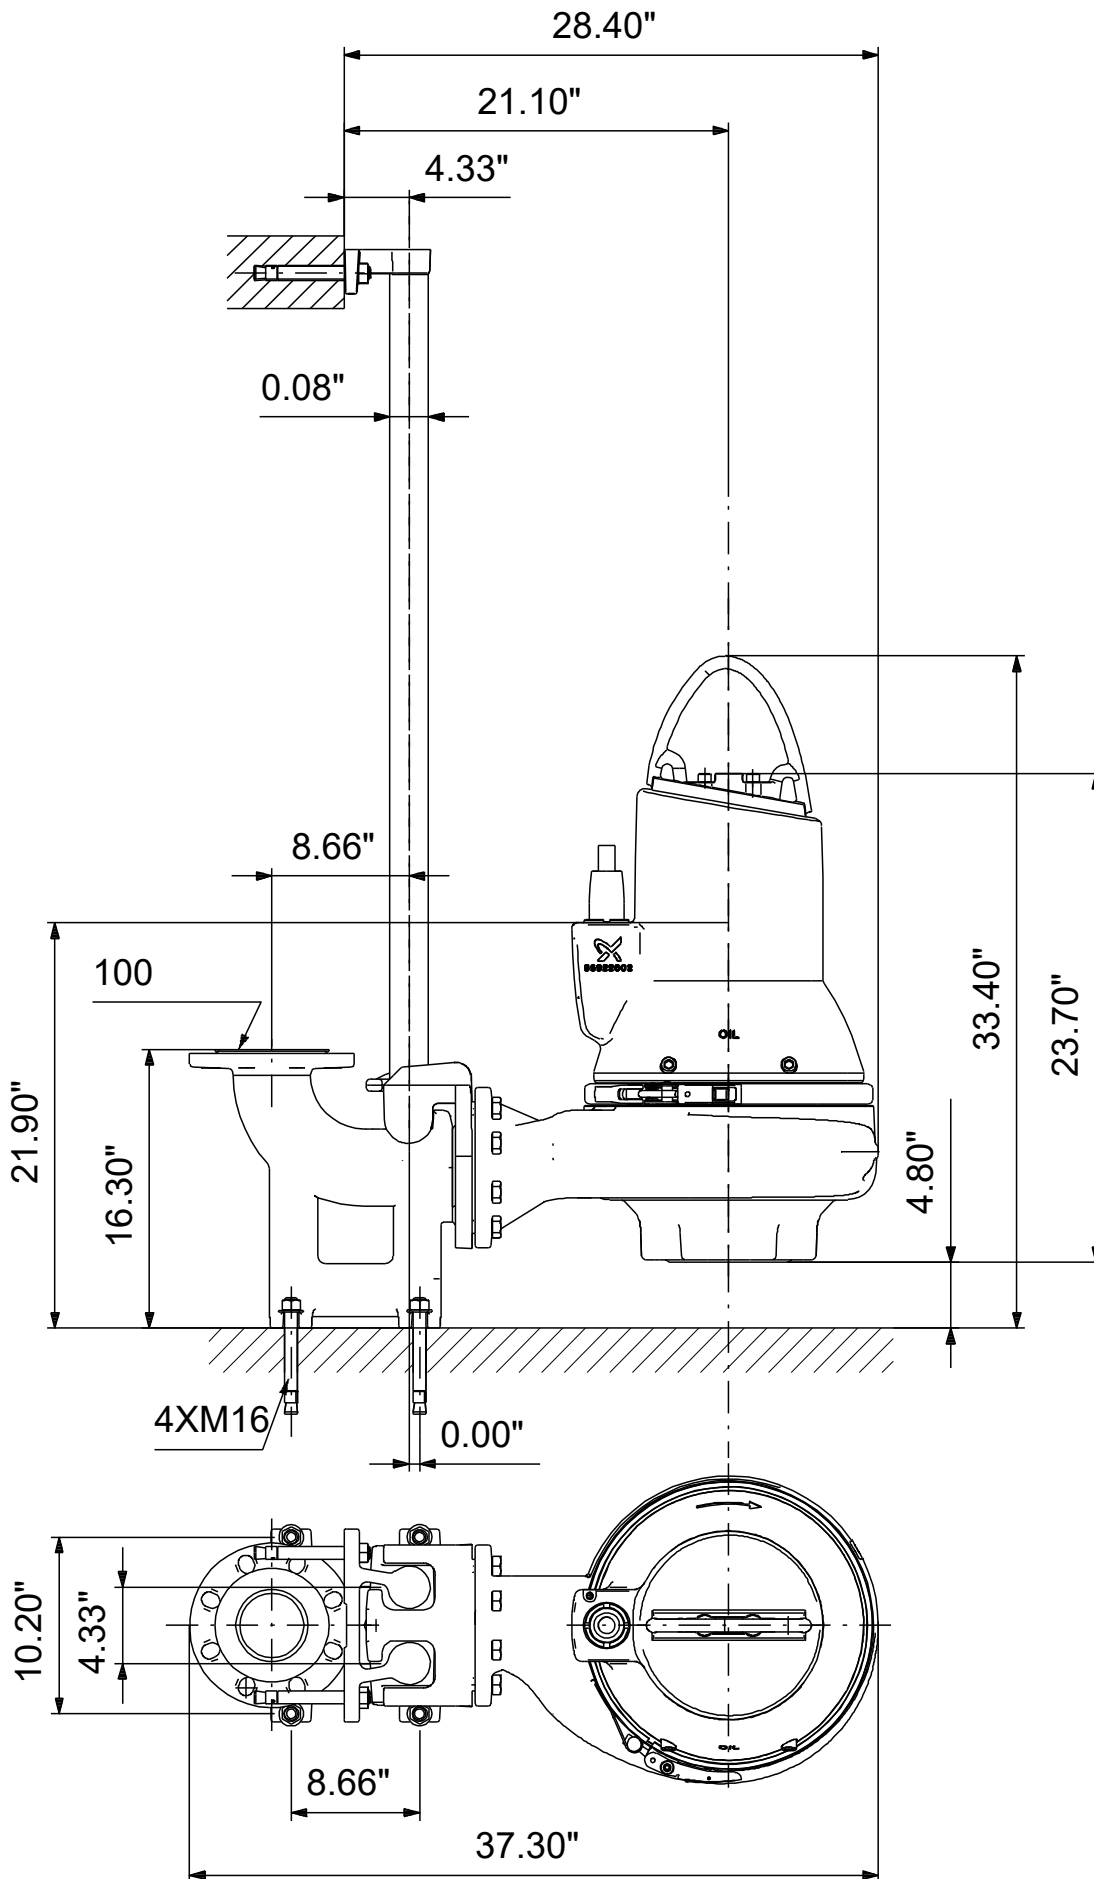

99030131 SL1.30.A40 .40.EX.4.61R.C 60 Hz

Note! All units are in [in] unless others are stated.
Disclaimer: This simplified dimensional drawing does not show all details.

99030131 SL1.30.A40 .40.EX.4.61R.C 60 Hz

Note! All units are in [in] unless others are stated
Disclaimer: This simplified dimensional drawing does not show all details.

99030131 SL1.30.A40 .40.EX.4.61R.C 60 Hz

Note! All units are in [in] unless others are stated.
Disclaimer: This simplified dimensional drawing does not show all details.