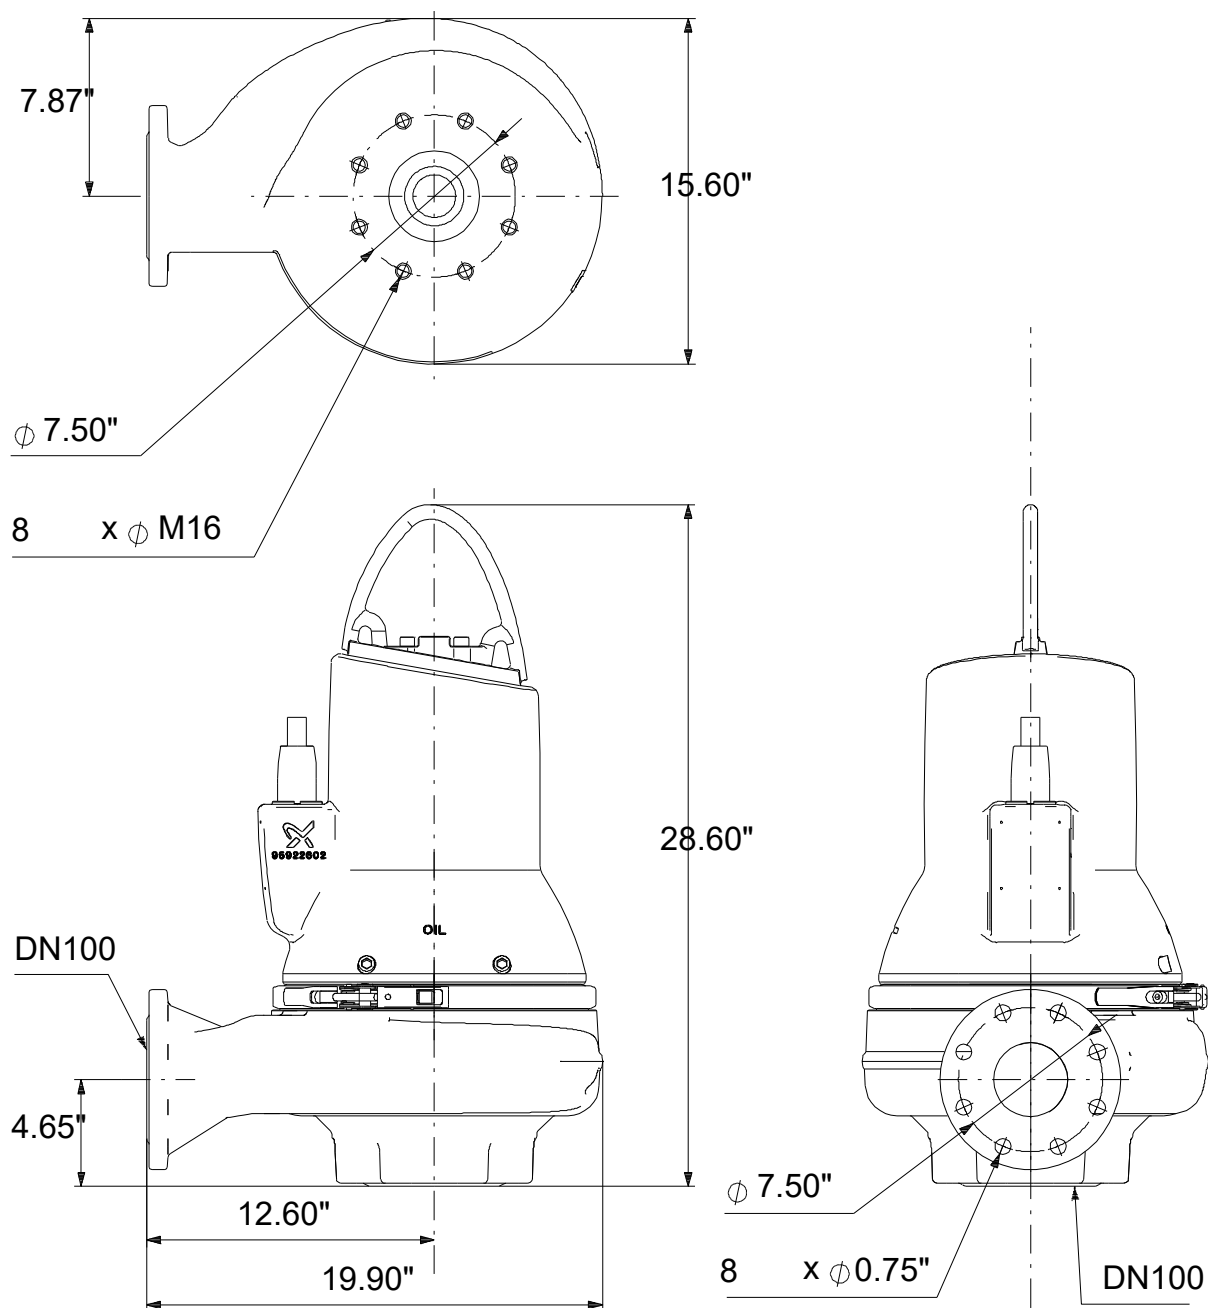

99030131 SL1.30.A40 .40.EX.4.61R.C 60 Hz

Note! All units are in [in] unless others are stated.
Disclaimer: This simplified dimensional drawing does not show all details.

99030131 SL1.30.A40 .40.EX.4.61R.C 60 Hz

Note! All units are in [in] unless others are stated
Disclaimer: This simplified dimensional drawing does not show all details.

99030131 SL1.30.A40 .40.EX.4.61R.C 60 Hz

Note! All units are in [in] unless others are stated.
Disclaimer: This simplified dimensional drawing does not show all details.