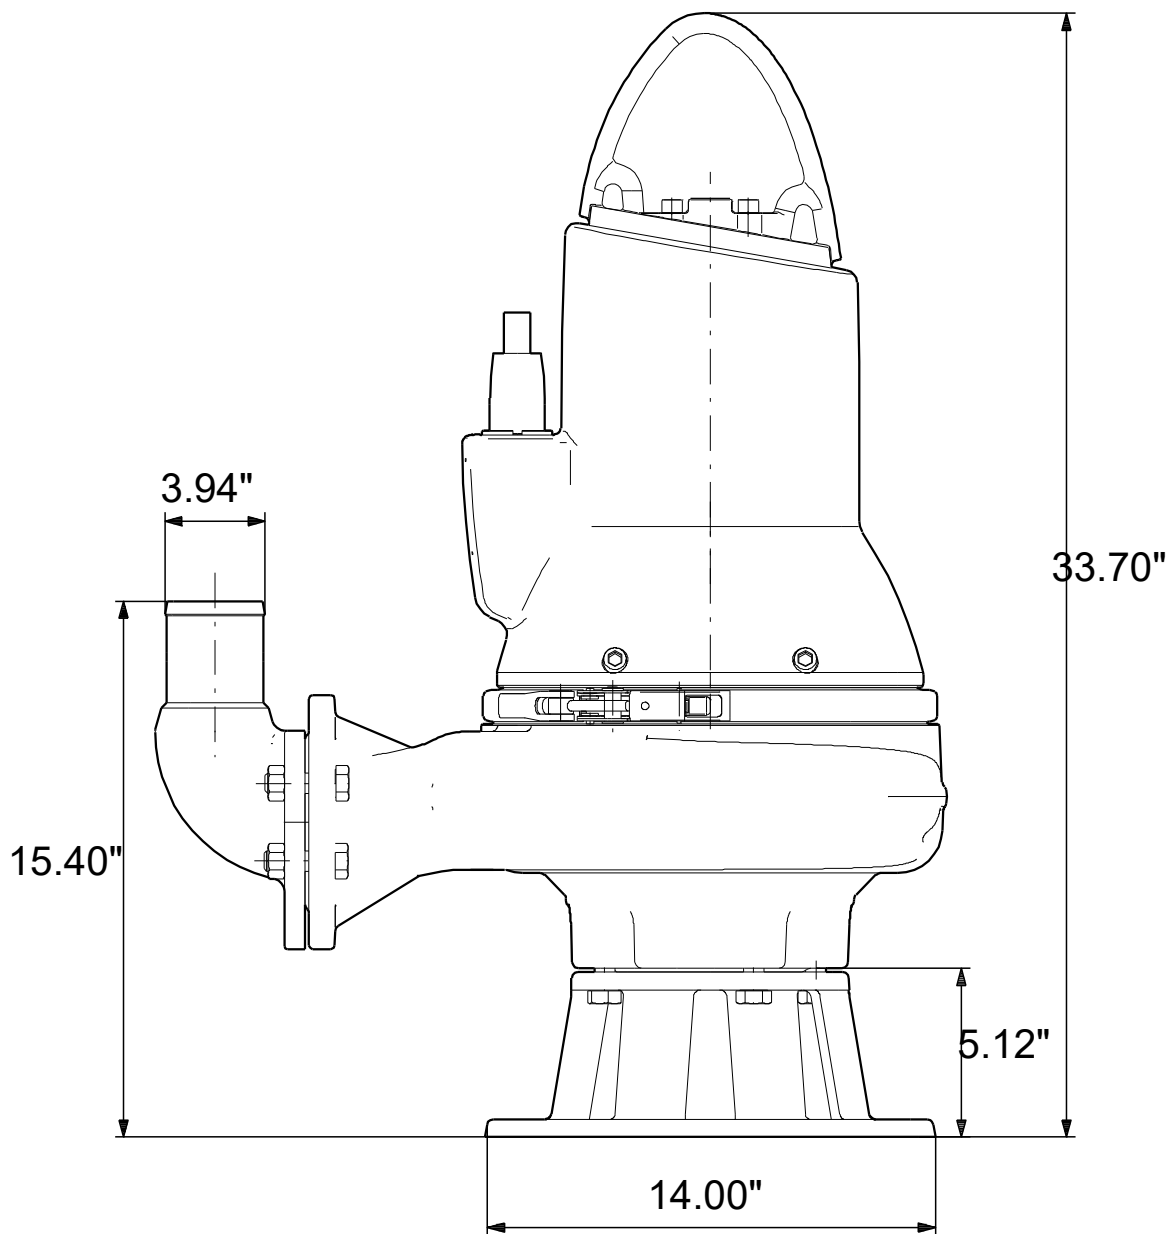

99030131 SL1.30.A40 .40.EX.4.61R.C 60 Hz

Note! All units are in [in] unless others are stated.
Disclaimer: This simplified dimensional drawing does not show all details.

99030131 SL1.30.A40 .40.EX.4.61R.C 60 Hz

Note! All units are in [in] unless others are stated
Disclaimer: This simplified dimensional drawing does not show all details.

99030131 SL1.30.A40 .40.EX.4.61R.C 60 Hz

Note! All units are in [in] unless others are stated.
Disclaimer: This simplified dimensional drawing does not show all details.