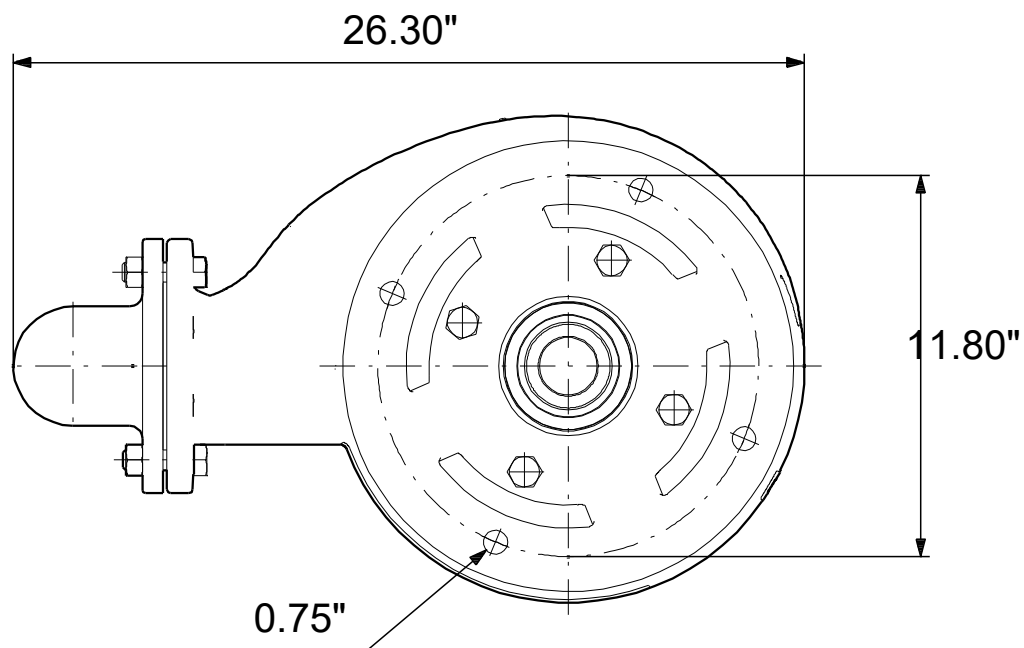

99030131 SL1.30.A40 .40.EX.4.61R.C 60 Hz

Note! All units are in [in] unless others are stated.
Disclaimer: This simplified dimensional drawing does not show all details.

99030131 SL1.30.A40 .40.EX.4.61R.C 60 Hz

Note! All units are in [in] unless others are stated
Disclaimer: This simplified dimensional drawing does not show all details.

99030131 SL1.30.A40 .40.EX.4.61R.C 60 Hz

Note! All units are in [in] unless others are stated.
Disclaimer: This simplified dimensional drawing does not show all details.