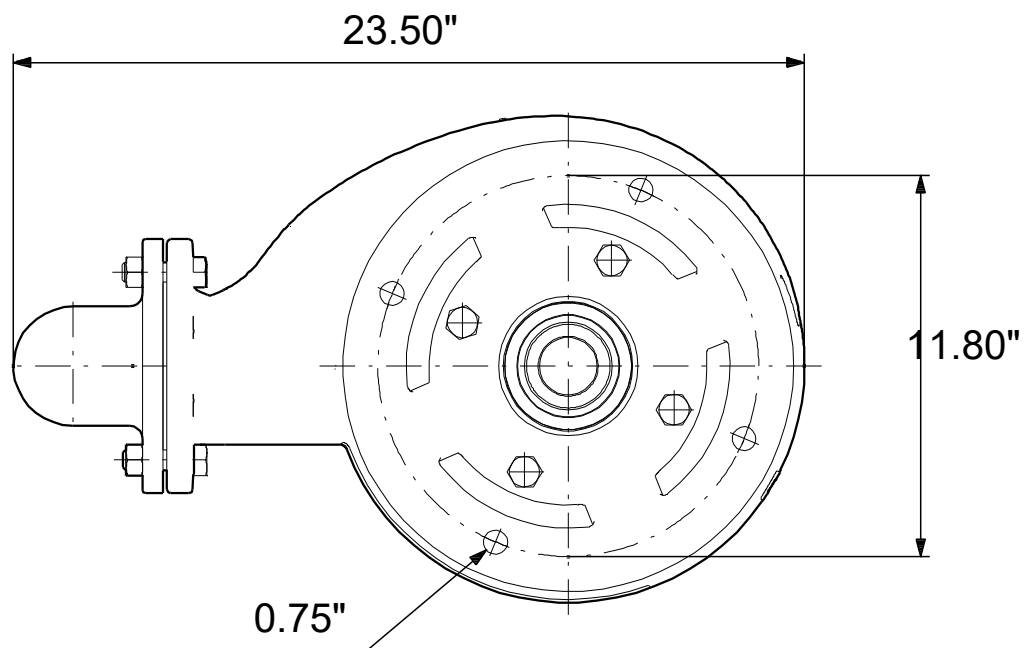

99030130 SL1.30.A40 .30.EX.4.61R.C 60 Hz

Note! All units are in [in] unless others are stated.
Disclaimer: This simplified dimensional drawing does not show all details.

99030130 SL1.30.A40 .30.EX.4.61R.C 60 Hz

Note! All units are in [in] unless others are stated
Disclaimer: This simplified dimensional drawing does not show all details.

99030130 SL1.30.A40 .30.EX.4.61R.C 60 Hz

Note! All units are in [in] unless others are stated.
Disclaimer: This simplified dimensional drawing does not show all details.