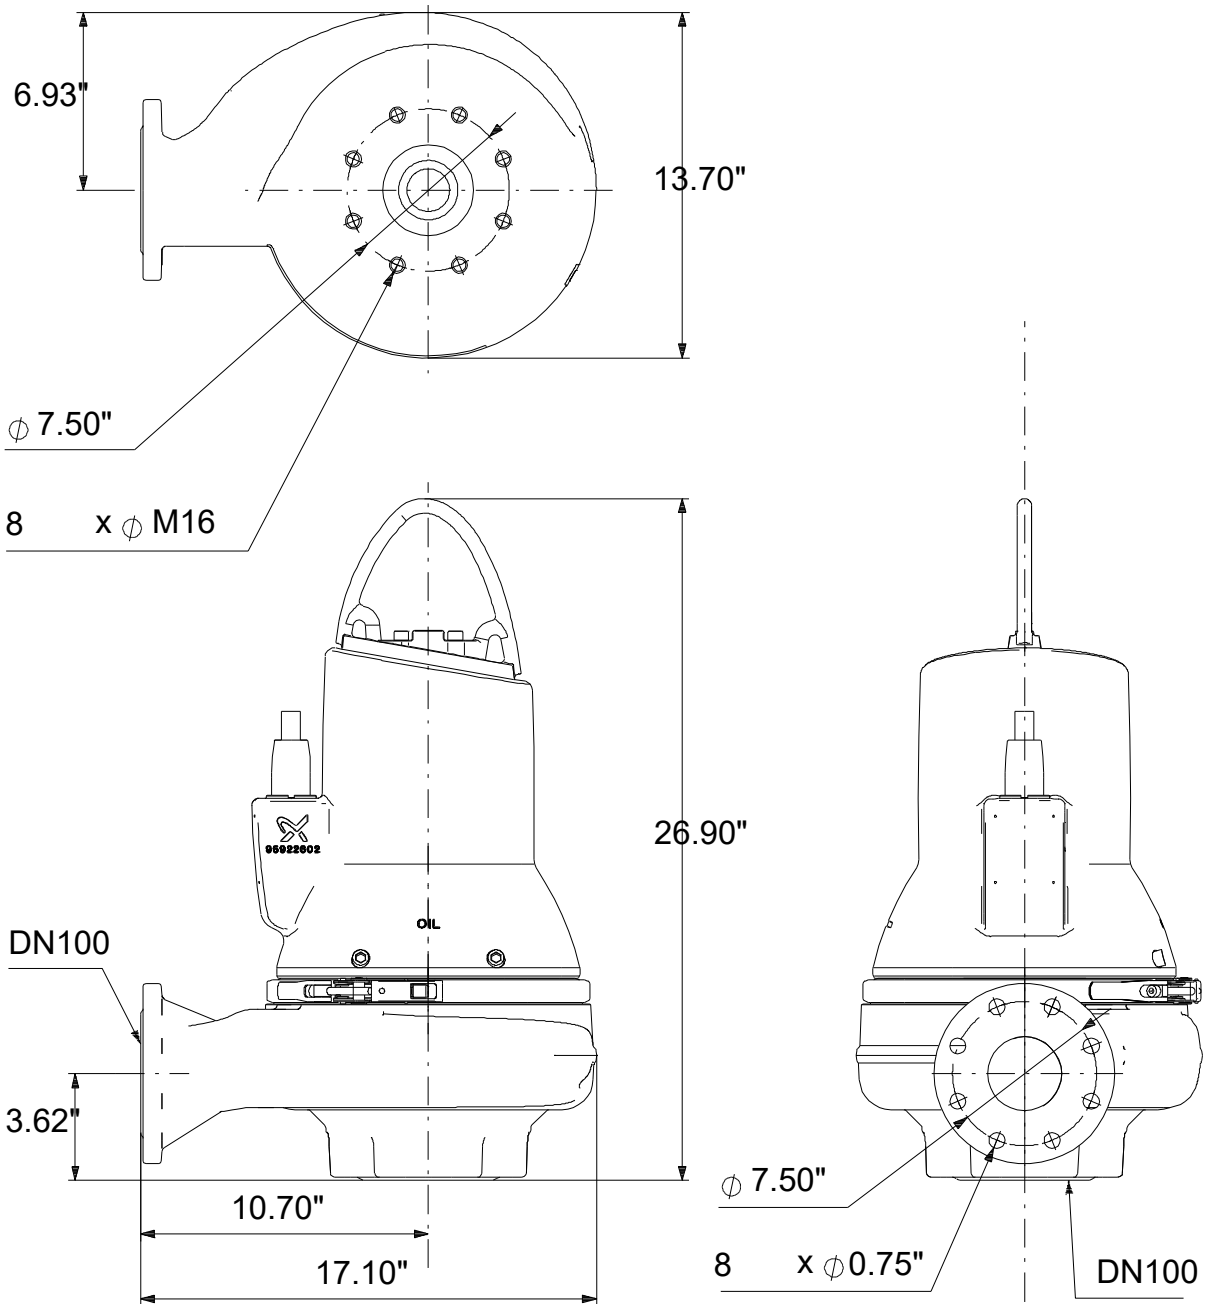

99030130 SL1.30.A40 .30.EX.4.61R.C 60 Hz

Note! All units are in [in] unless others are stated.
Disclaimer: This simplified dimensional drawing does not show all details.

99030130 SL1.30.A40 .30.EX.4.61R.C 60 Hz

Note! All units are in [in] unless others are stated
Disclaimer: This simplified dimensional drawing does not show all details.

99030130 SL1.30.A40 .30.EX.4.61R.C 60 Hz

Note! All units are in [in] unless others are stated.
Disclaimer: This simplified dimensional drawing does not show all details.