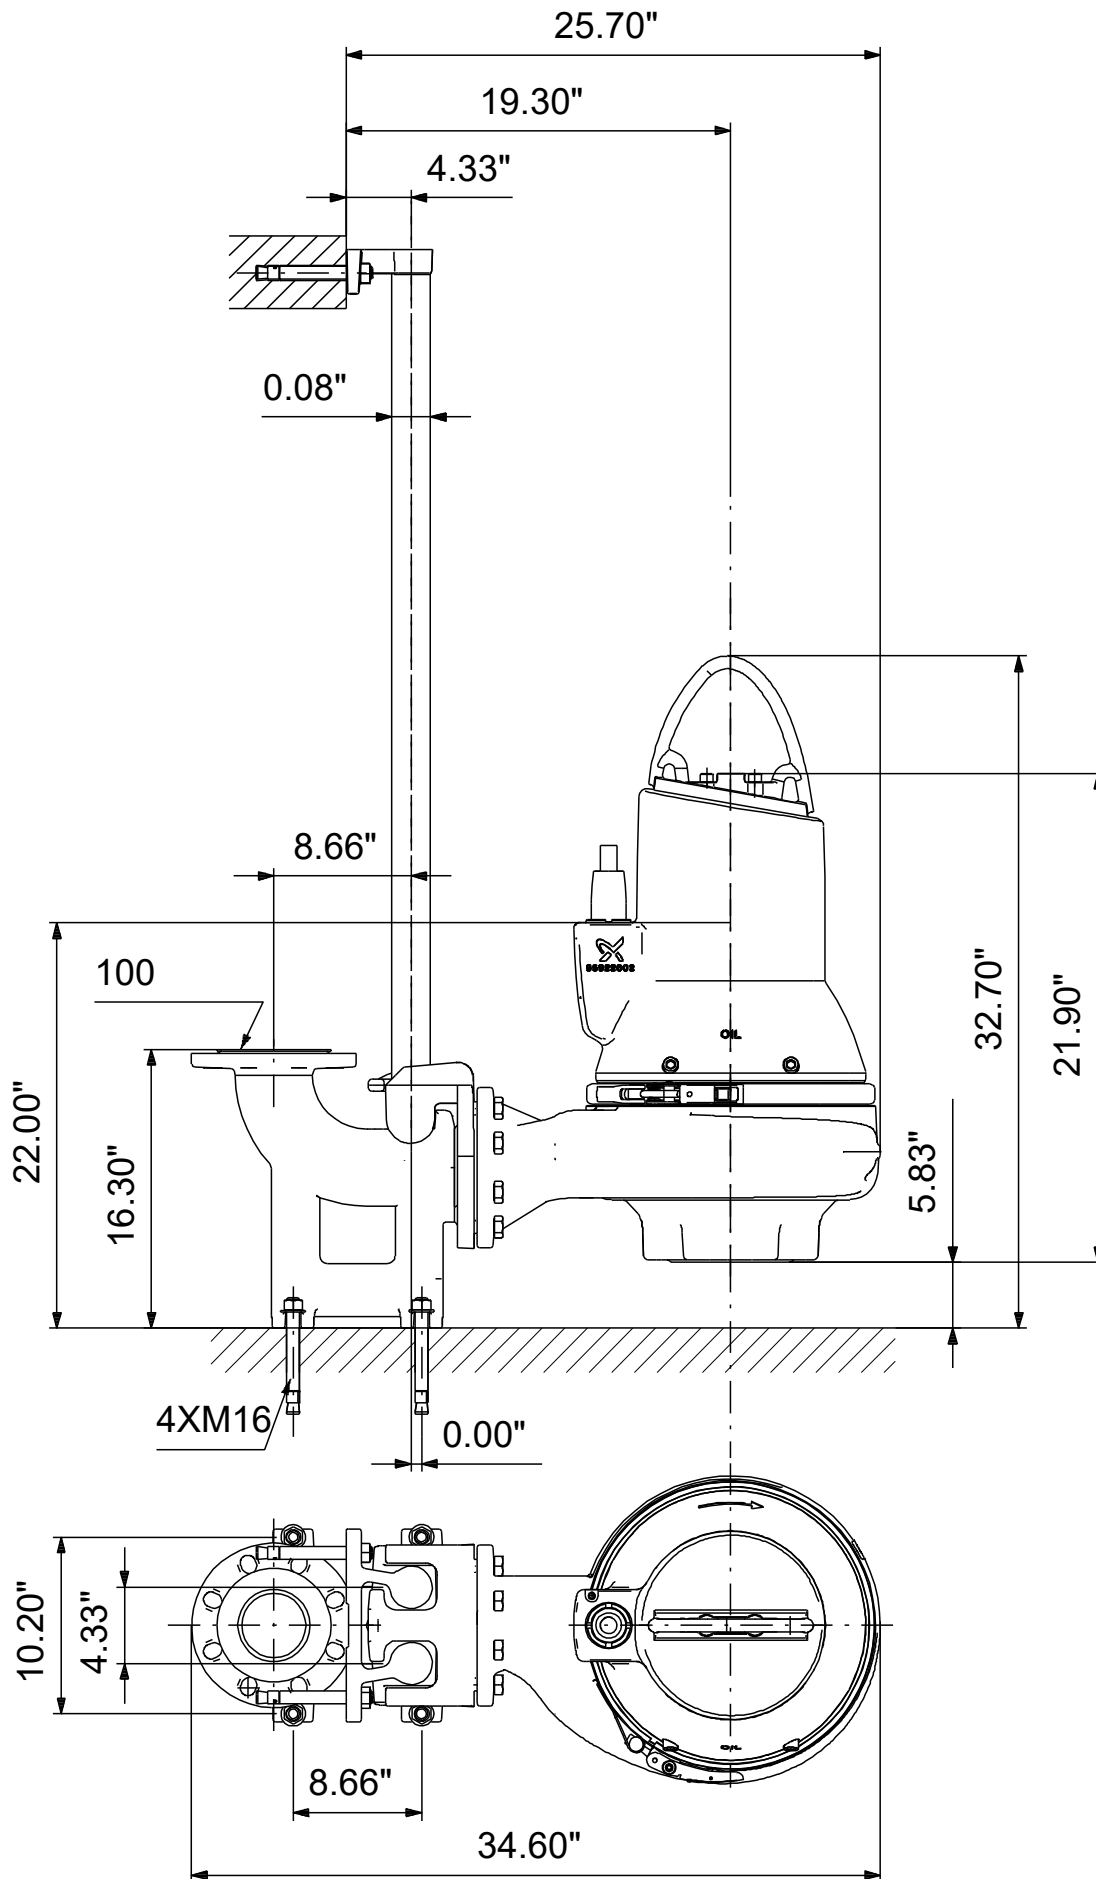

99030130 SL1.30.A40 .30.EX.4.61R.C 60 Hz

Note! All units are in [in] unless others are stated.
Disclaimer: This simplified dimensional drawing does not show all details.

99030130 SL1.30.A40 .30.EX.4.61R.C 60 Hz

Note! All units are in [in] unless others are stated
Disclaimer: This simplified dimensional drawing does not show all details.

99030130 SL1.30.A40 .30.EX.4.61R.C 60 Hz

Note! All units are in [in] unless others are stated.
Disclaimer: This simplified dimensional drawing does not show all details.