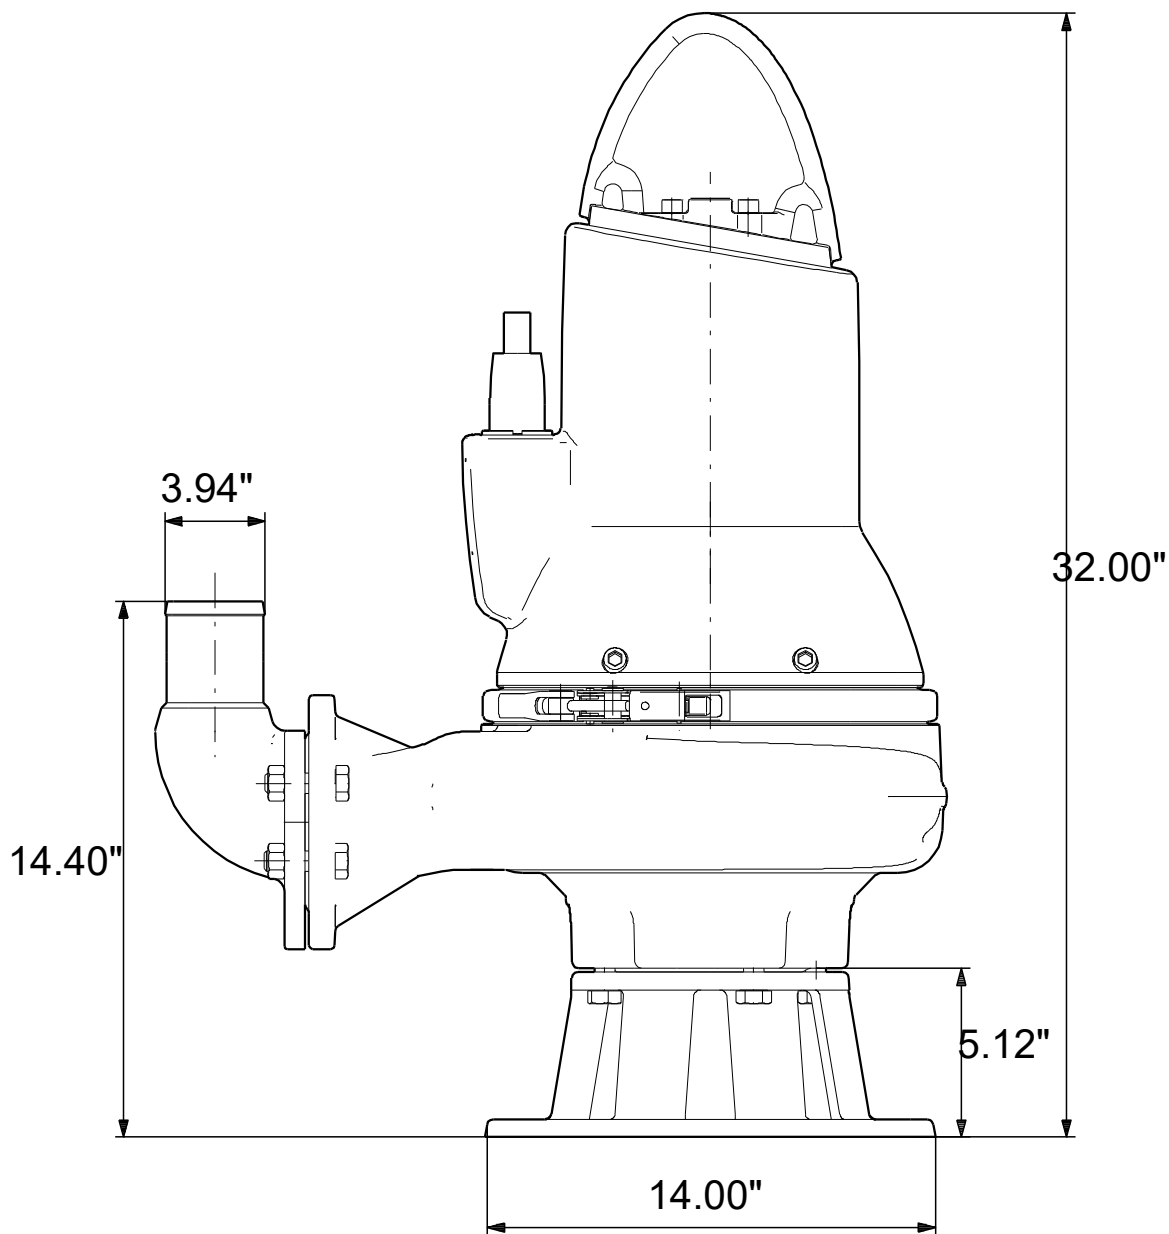

99030130 SL1.30.A40 .30.EX.4.61R.C 60 Hz

Note! All units are in [in] unless others are stated.
Disclaimer: This simplified dimensional drawing does not show all details.

99030130 SL1.30.A40 .30.EX.4.61R.C 60 Hz

Note! All units are in [in] unless others are stated
Disclaimer: This simplified dimensional drawing does not show all details.

99030130 SL1.30.A40 .30.EX.4.61R.C 60 Hz

Note! All units are in [in] unless others are stated.
Disclaimer: This simplified dimensional drawing does not show all details.