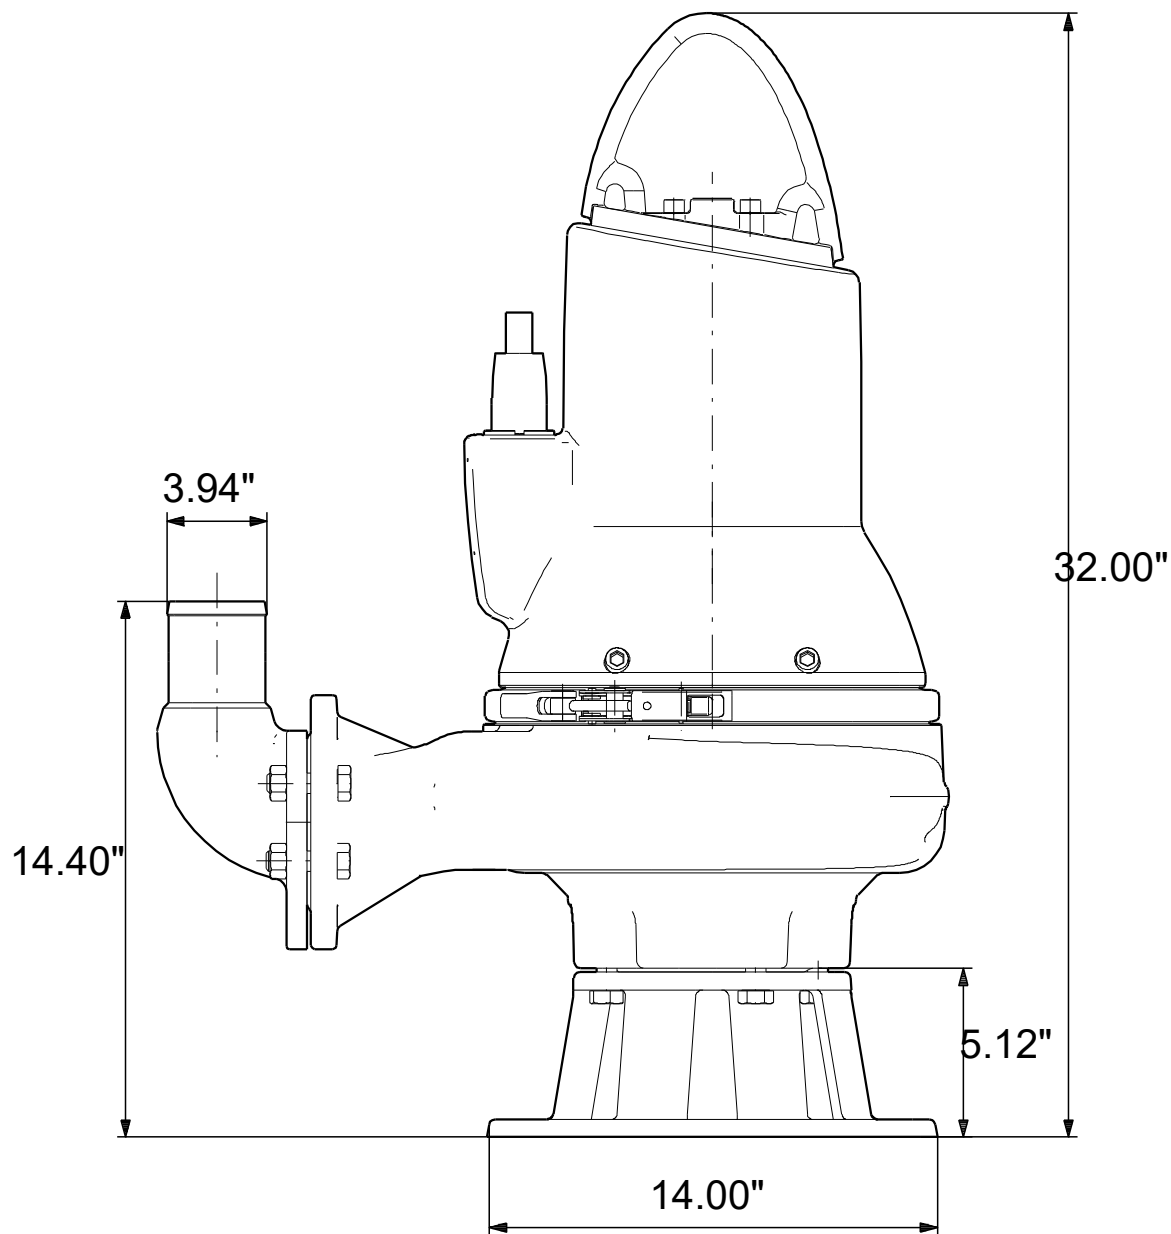

99030129 SL1.30.A40 .20.EX.4.61R.C 60 Hz

Note! All units are in [in] unless others are stated.
Disclaimer: This simplified dimensional drawing does not show all details.

99030129 SL1.30.A40 .20.EX.4.61R.C 60 Hz

Note! All units are in [in] unless others are stated
Disclaimer: This simplified dimensional drawing does not show all details.

99030129 SL1.30.A40 .20.EX.4.61R.C 60 Hz

Note! All units are in [in] unless others are stated.
Disclaimer: This simplified dimensional drawing does not show all details.