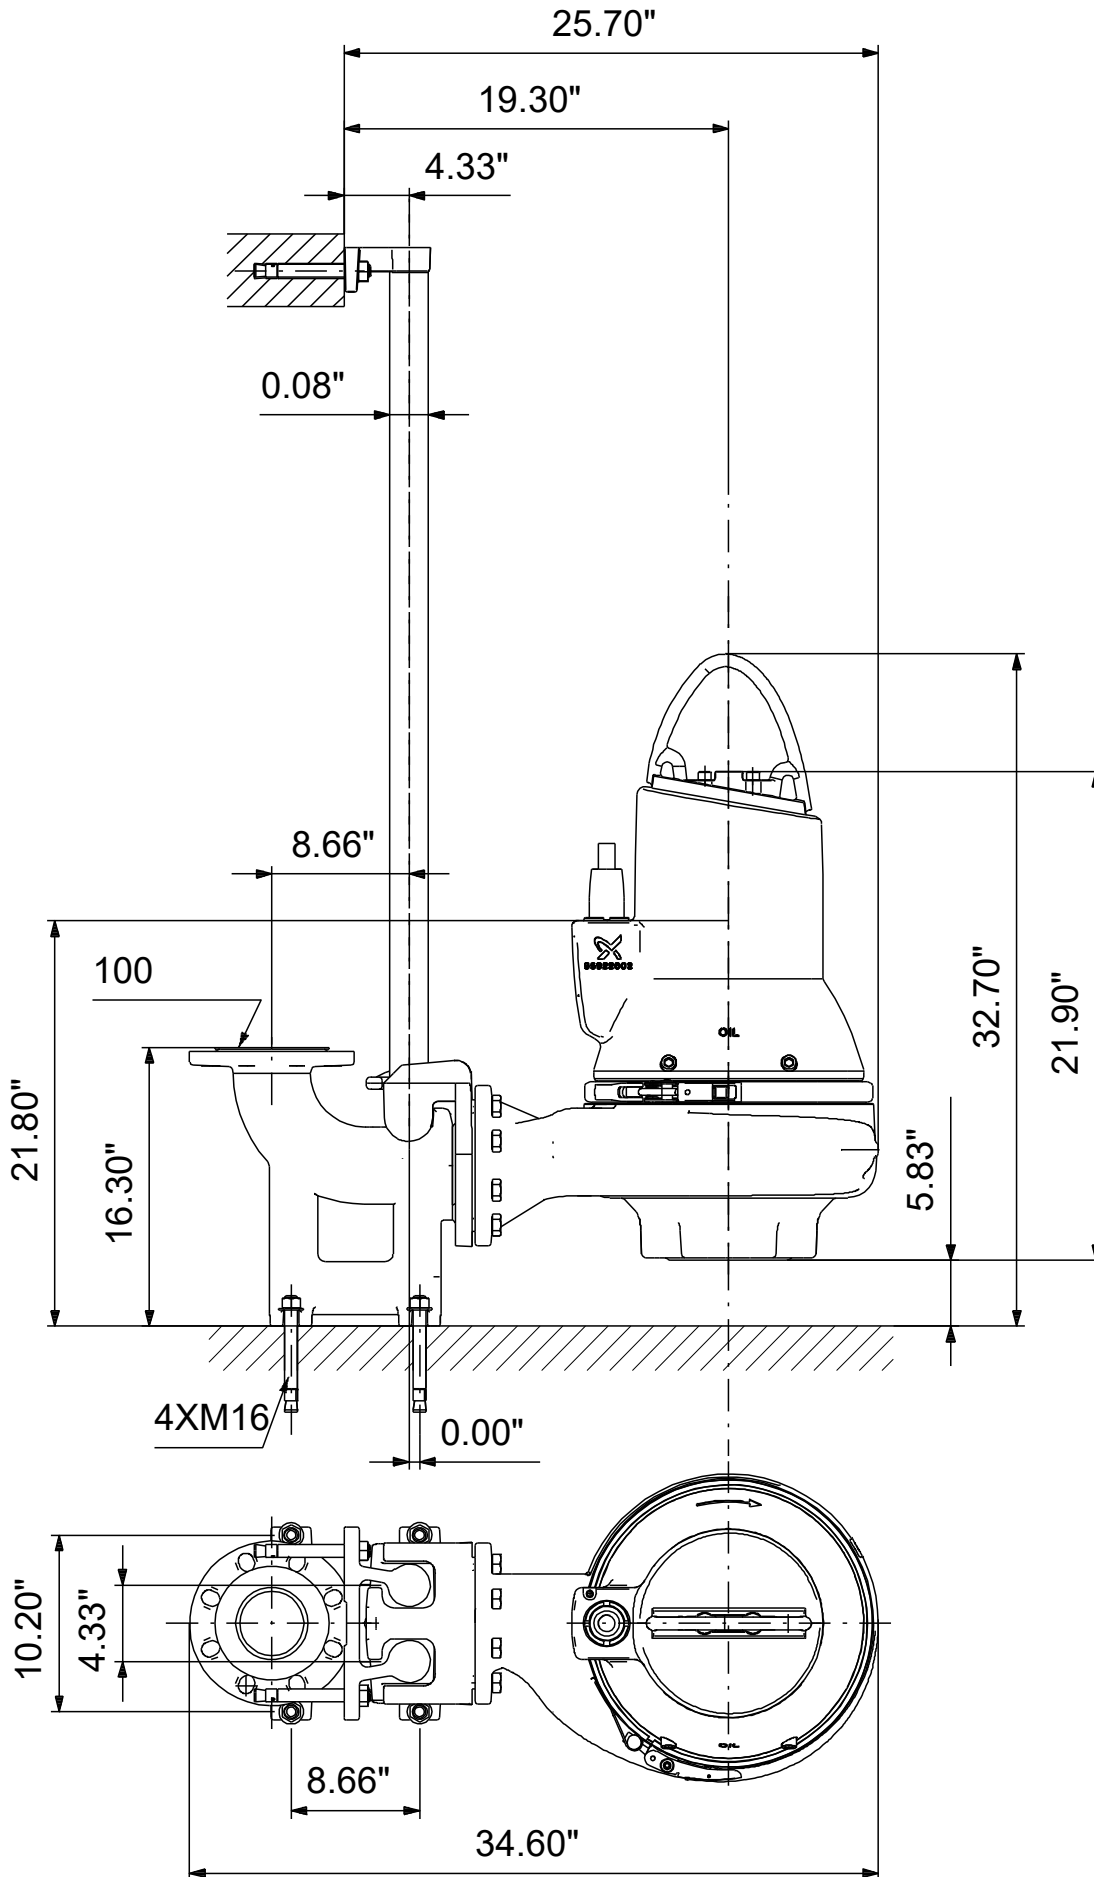

99030129 SL1.30.A40 .20.EX.4.61R.C 60 Hz

Note! All units are in [in] unless others are stated.
Disclaimer: This simplified dimensional drawing does not show all details.

99030129 SL1.30.A40 .20.EX.4.61R.C 60 Hz

Note! All units are in [in] unless others are stated
Disclaimer: This simplified dimensional drawing does not show all details.

99030129 SL1.30.A40 .20.EX.4.61R.C 60 Hz

Note! All units are in [in] unless others are stated.
Disclaimer: This simplified dimensional drawing does not show all details.