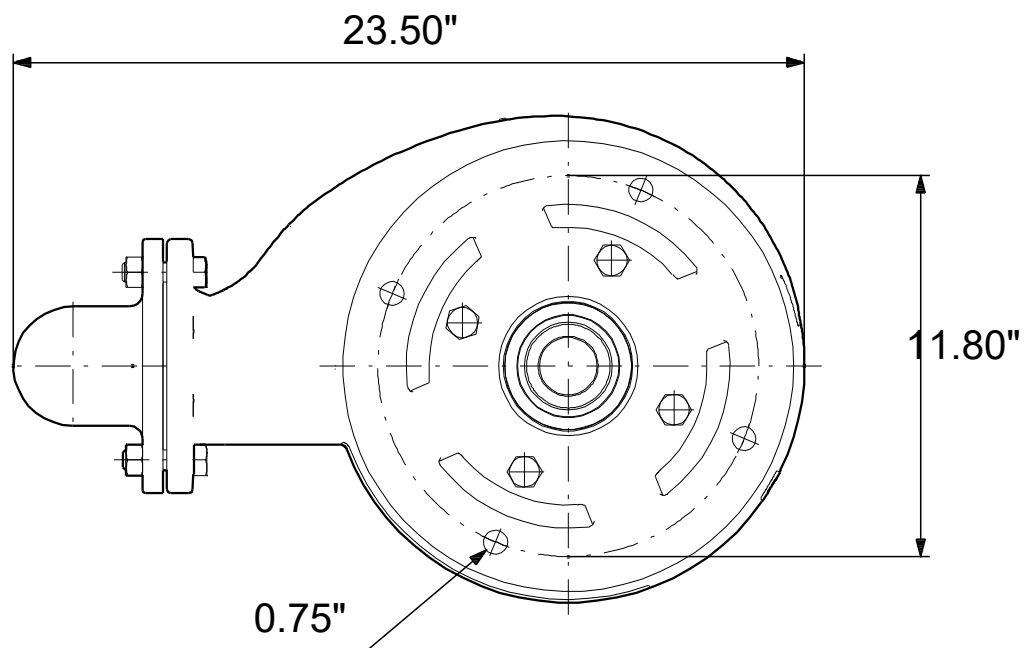

99030129 SL1.30.A40 .20.EX.4.61R.C 60 Hz

Note! All units are in [in] unless others are stated.
Disclaimer: This simplified dimensional drawing does not show all details.

99030129 SL1.30.A40 .20.EX.4.61R.C 60 Hz

Note! All units are in [in] unless others are stated
Disclaimer: This simplified dimensional drawing does not show all details.

99030129 SL1.30.A40 .20.EX.4.61R.C 60 Hz

Note! All units are in [in] unless others are stated.
Disclaimer: This simplified dimensional drawing does not show all details.