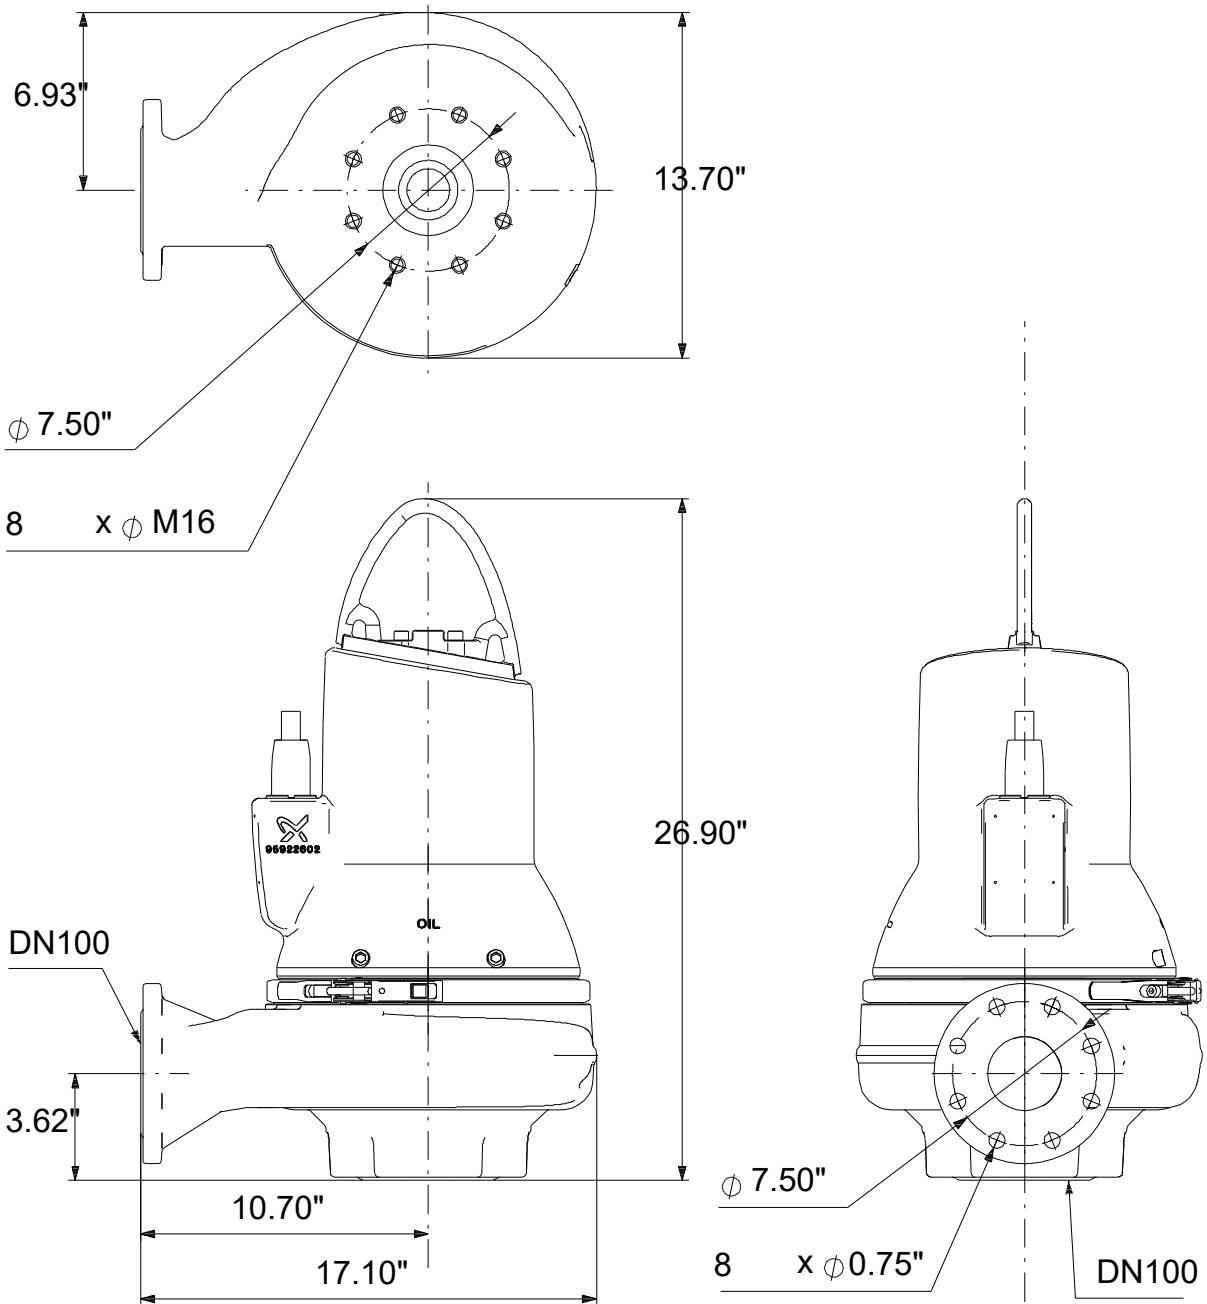

99030129 SL1.30.A40 .20.EX.4.61R.C 60 Hz

Note! All units are in [in] unless others are stated.
Disclaimer: This simplified dimensional drawing does not show all details.

99030129 SL1.30.A40 .20.EX.4.61R.C 60 Hz

Note! All units are in [in] unless others are stated
Disclaimer: This simplified dimensional drawing does not show all details.

99030129 SL1.30.A40 .20.EX.4.61R.C 60 Hz

Note! All units are in [in] unless others are stated.
Disclaimer: This simplified dimensional drawing does not show all details.