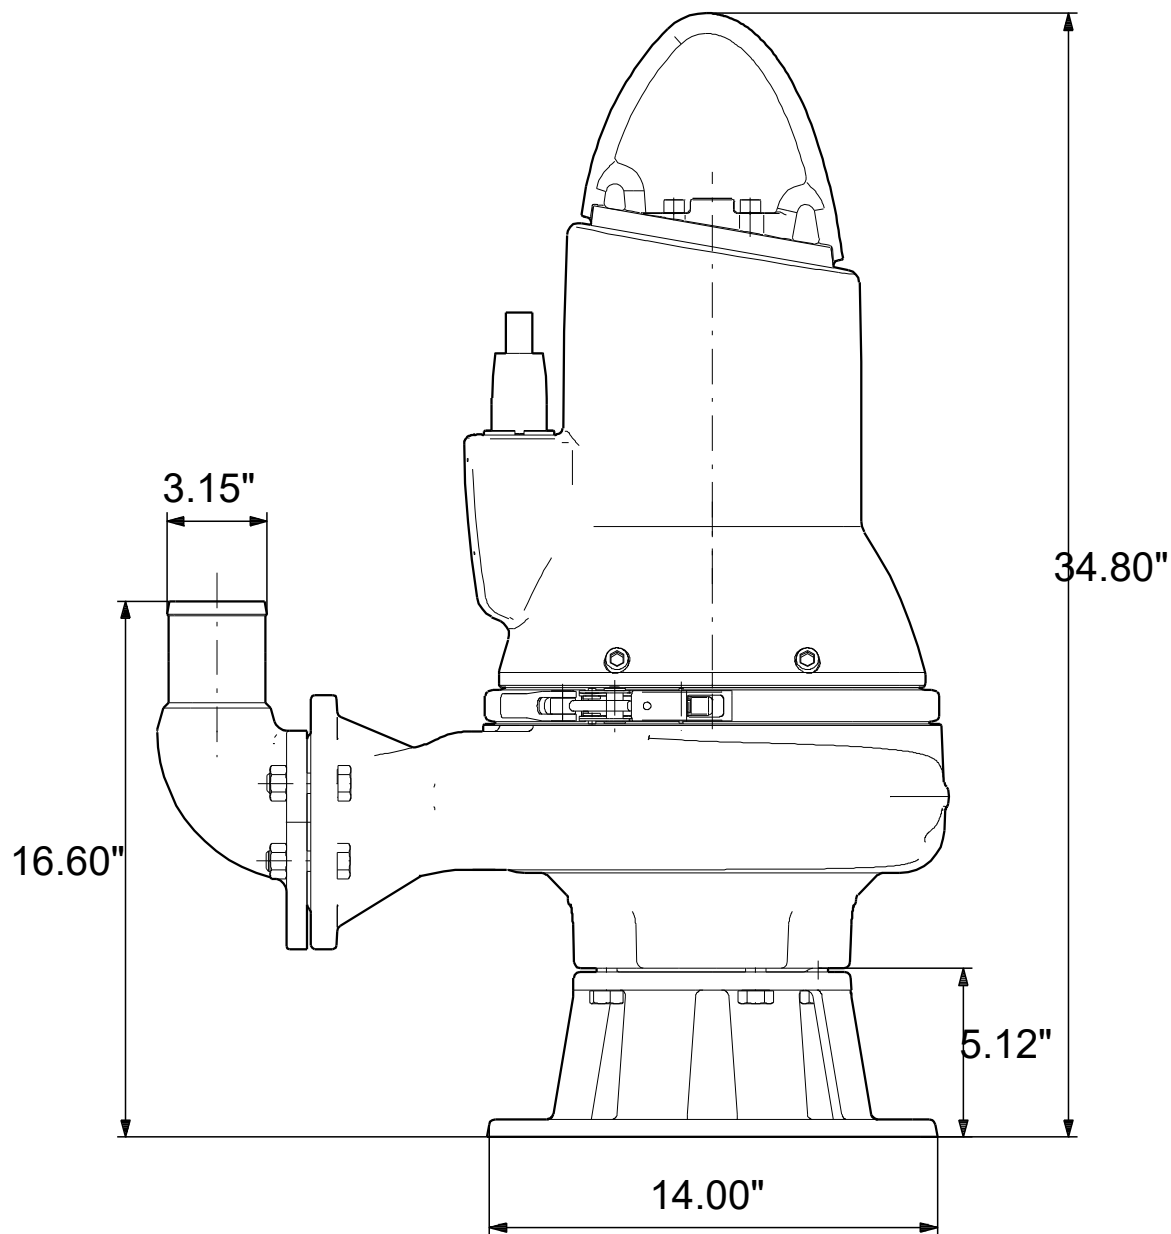

99030128 SL1.30.A30 .75.EX.4.61R.C 60 Hz

Note! All units are in [in] unless others are stated.
Disclaimer: This simplified dimensional drawing does not show all details.

99030128 SL1.30.A30 .75.EX.4.61R.C 60 Hz

Note! All units are in [in] unless others are stated
Disclaimer: This simplified dimensional drawing does not show all details.

99030128 SL1.30.A30 .75.EX.4.61R.C 60 Hz

Note! All units are in [in] unless others are stated.
Disclaimer: This simplified dimensional drawing does not show all details.