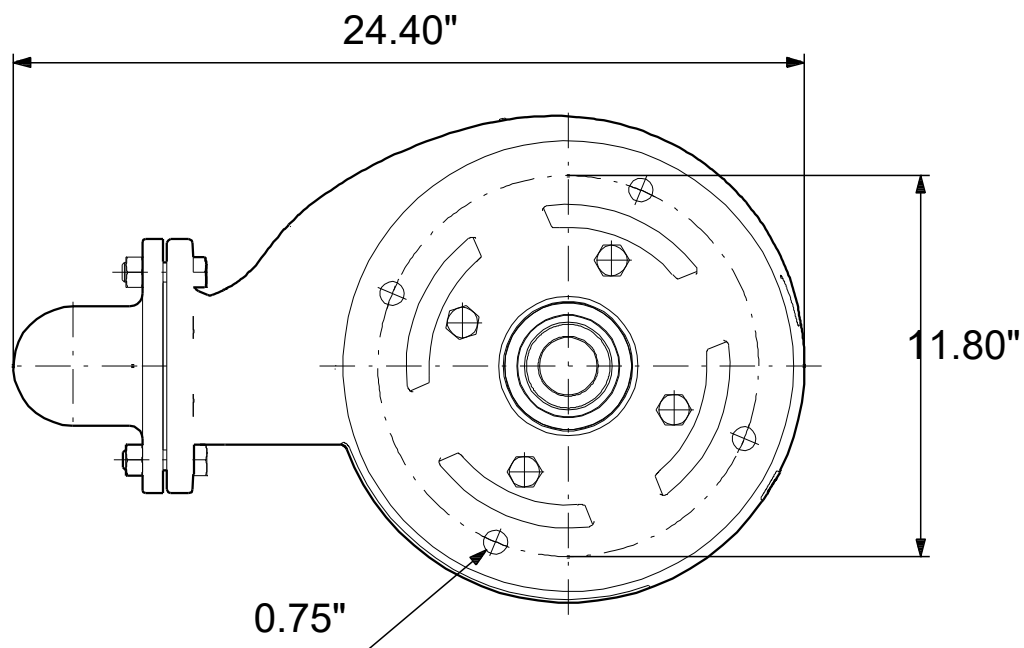

99030128 SL1.30.A30 .75.EX.4.61R.C 60 Hz

Note! All units are in [in] unless others are stated.
Disclaimer: This simplified dimensional drawing does not show all details.

99030128 SL1.30.A30 .75.EX.4.61R.C 60 Hz

Note! All units are in [in] unless others are stated
Disclaimer: This simplified dimensional drawing does not show all details.

99030128 SL1.30.A30 .75.EX.4.61R.C 60 Hz

Note! All units are in [in] unless others are stated.
Disclaimer: This simplified dimensional drawing does not show all details.