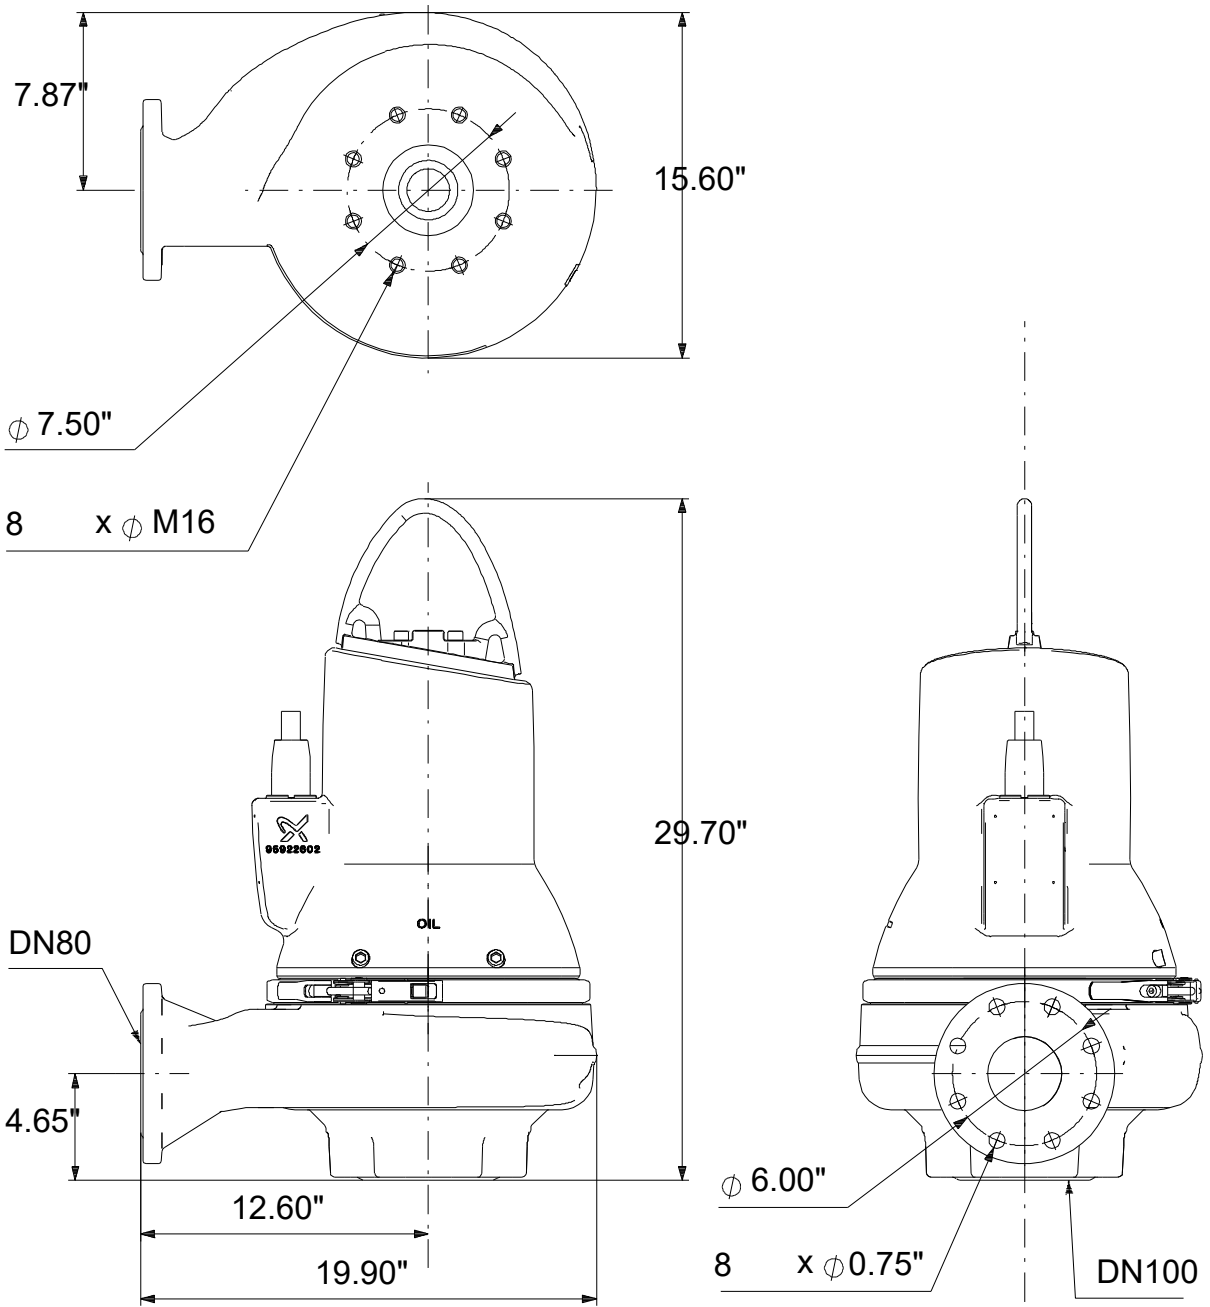

99030128 SL1.30.A30 .75.EX.4.61R.C 60 Hz

Note! All units are in [in] unless others are stated.
Disclaimer: This simplified dimensional drawing does not show all details.

99030128 SL1.30.A30 .75.EX.4.61R.C 60 Hz

Note! All units are in [in] unless others are stated
Disclaimer: This simplified dimensional drawing does not show all details.

99030128 SL1.30.A30 .75.EX.4.61R.C 60 Hz

Note! All units are in [in] unless others are stated.
Disclaimer: This simplified dimensional drawing does not show all details.