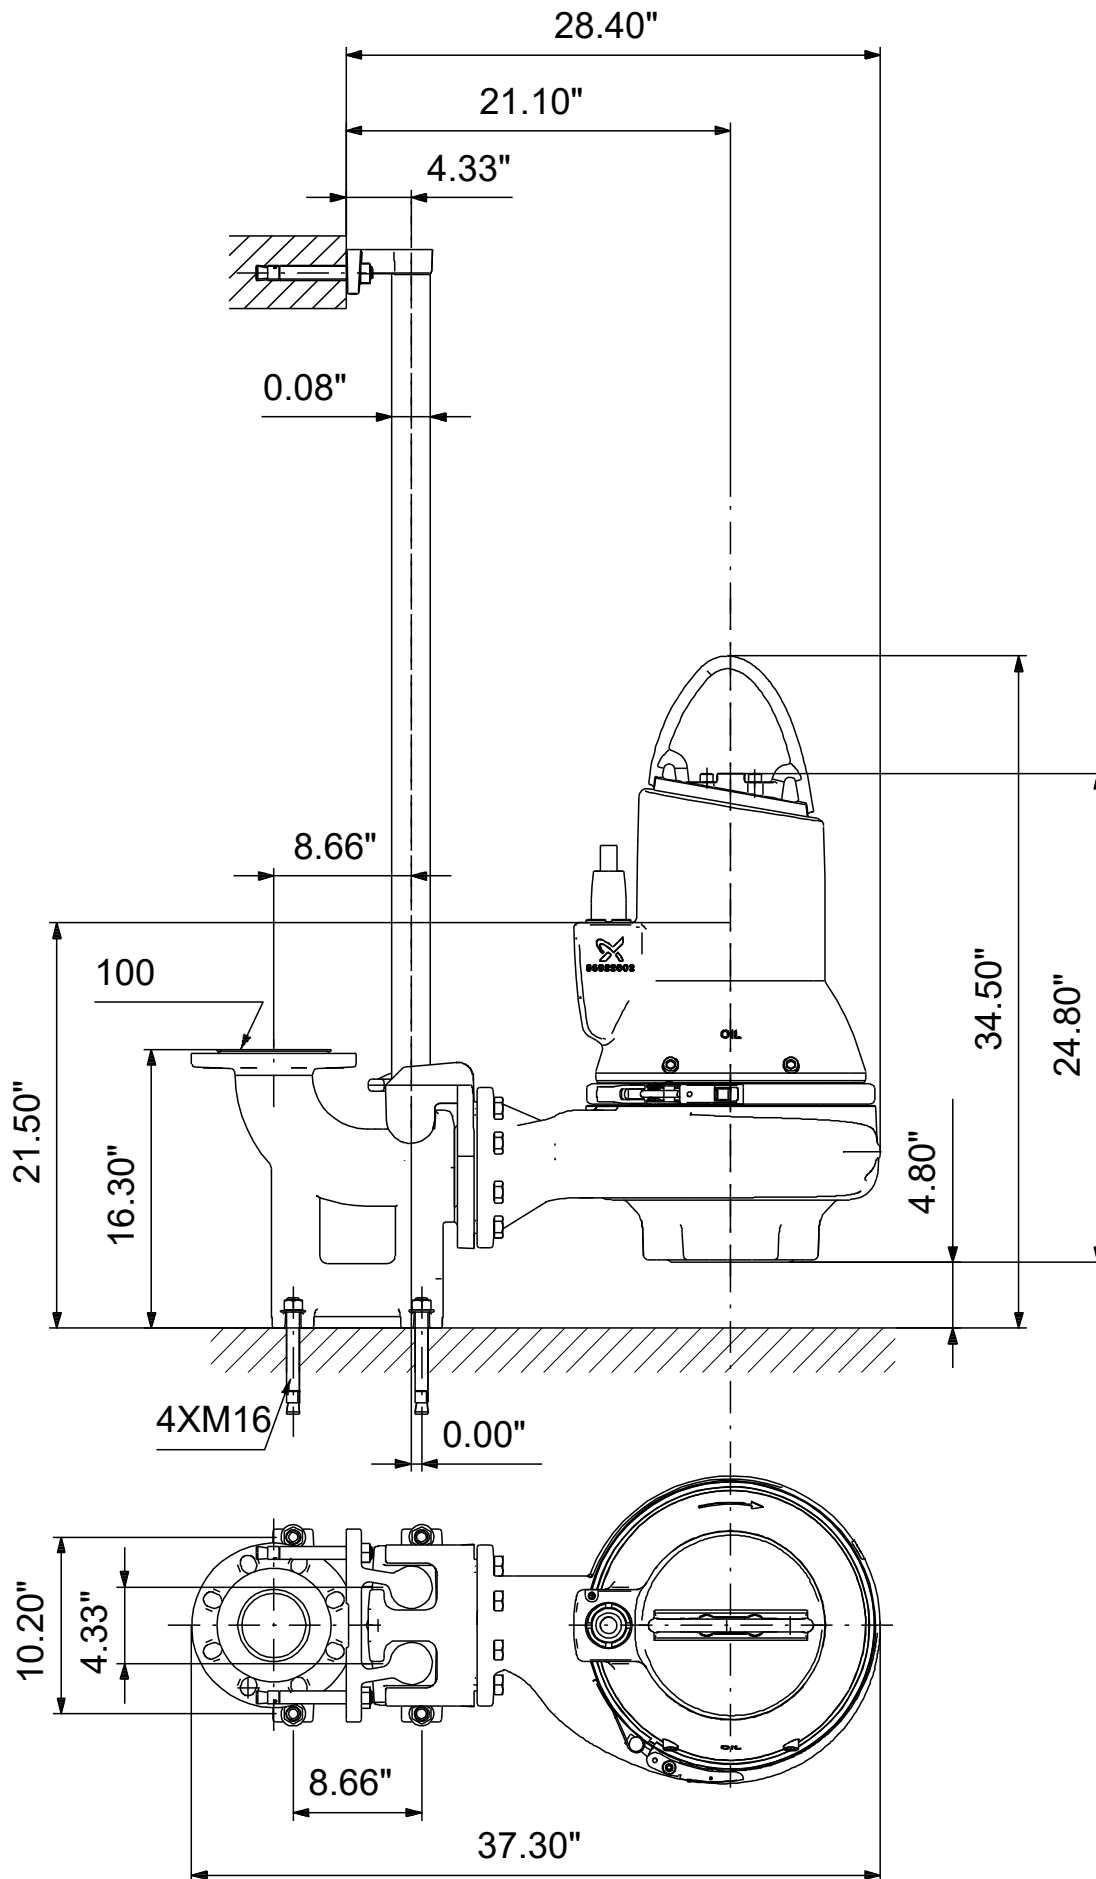

99030128 SL1.30.A30 .75.EX.4.61R.C 60 Hz

Note! All units are in [in] unless others are stated.
Disclaimer: This simplified dimensional drawing does not show all details.

99030128 SL1.30.A30 .75.EX.4.61R.C 60 Hz

Note! All units are in [in] unless others are stated
Disclaimer: This simplified dimensional drawing does not show all details.

99030128 SL1.30.A30 .75.EX.4.61R.C 60 Hz

Note! All units are in [in] unless others are stated.
Disclaimer: This simplified dimensional drawing does not show all details.