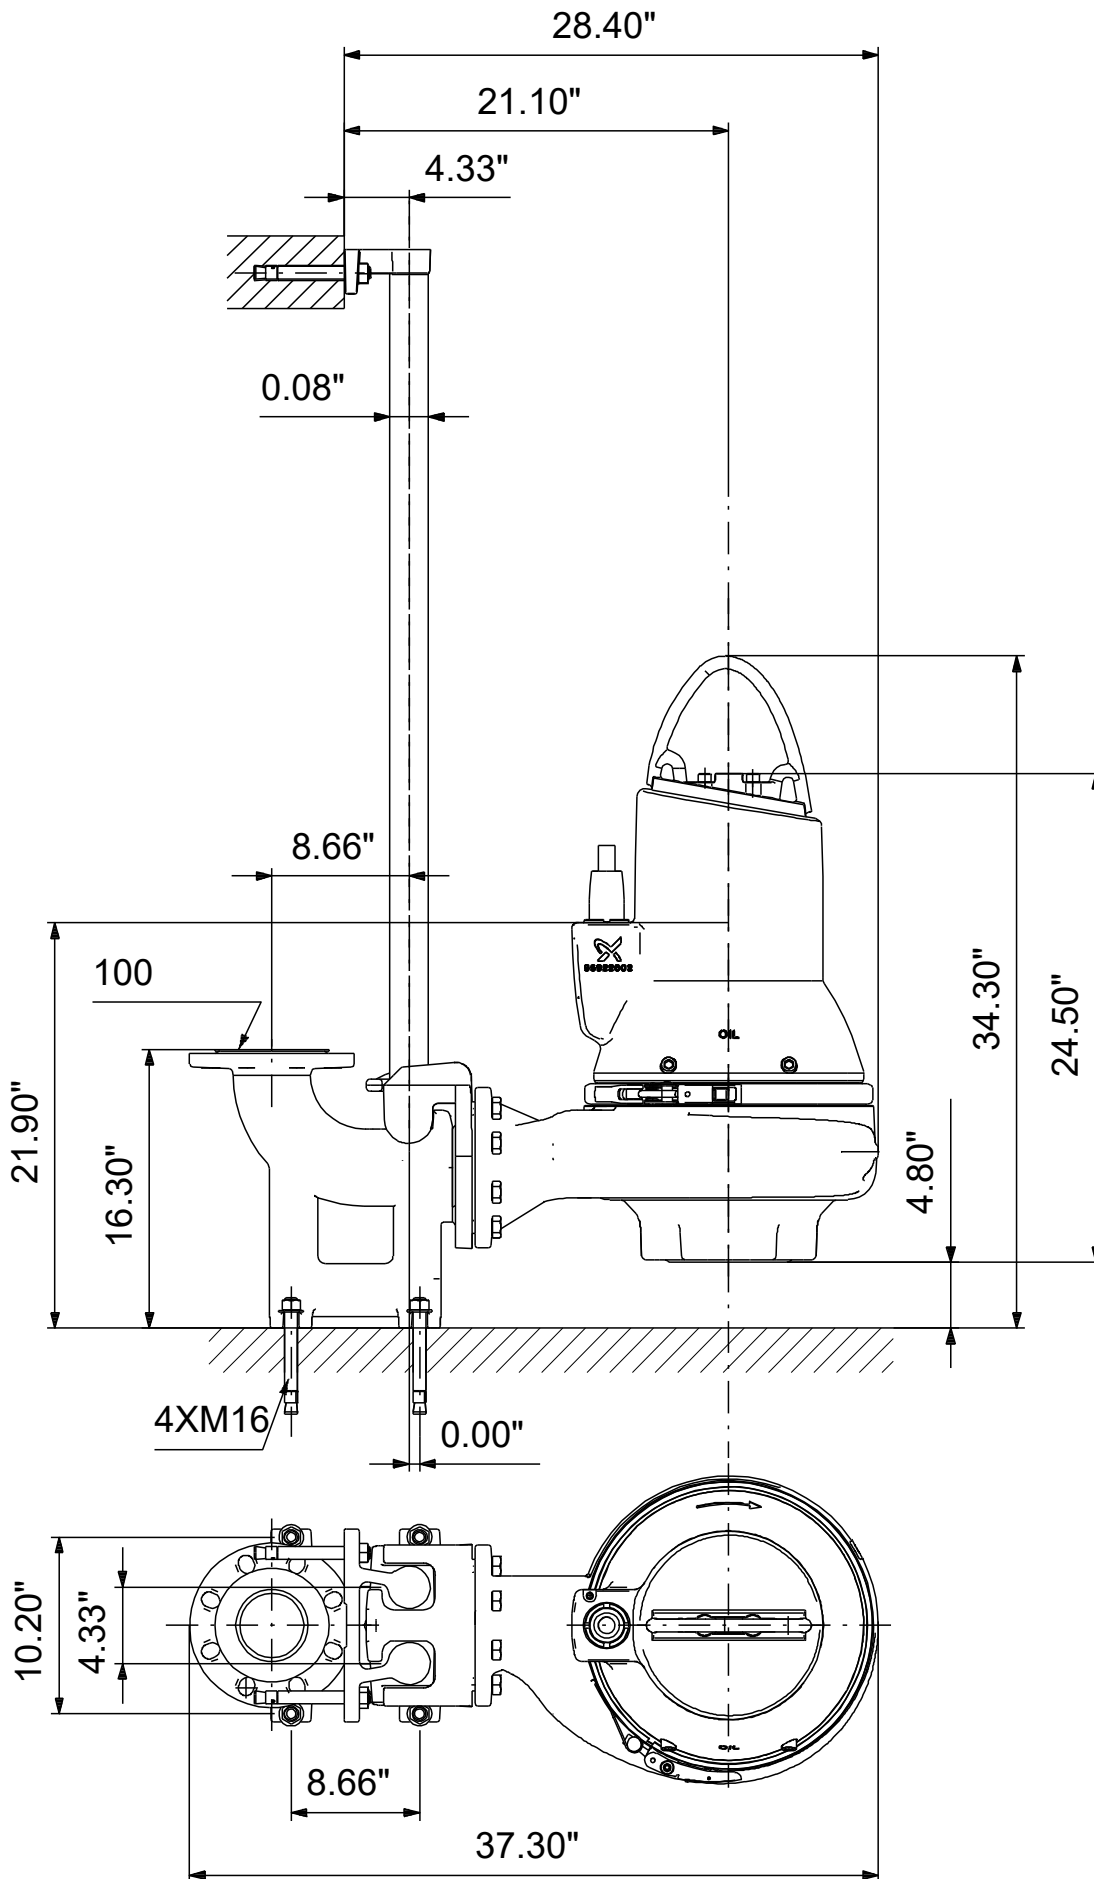

# 99030127 SL1.30.A30 .55.EX.4.61R.C 60 Hz

Note! All units are in [in] unless others are stated.  
Disclaimer: This simplified dimensional drawing does not show all details.

# 99030127 SL1.30.A30 .55.EX.4.61R.C 60 Hz

Note! All units are in [in] unless others are stated  
Disclaimer: This simplified dimensional drawing does not show all details.

99030127 SL1.30.A30 .55.EX.4.61R.C 60 Hz

Note! All units are in [in] unless others are stated.  
Disclaimer: This simplified dimensional drawing does not show all details.