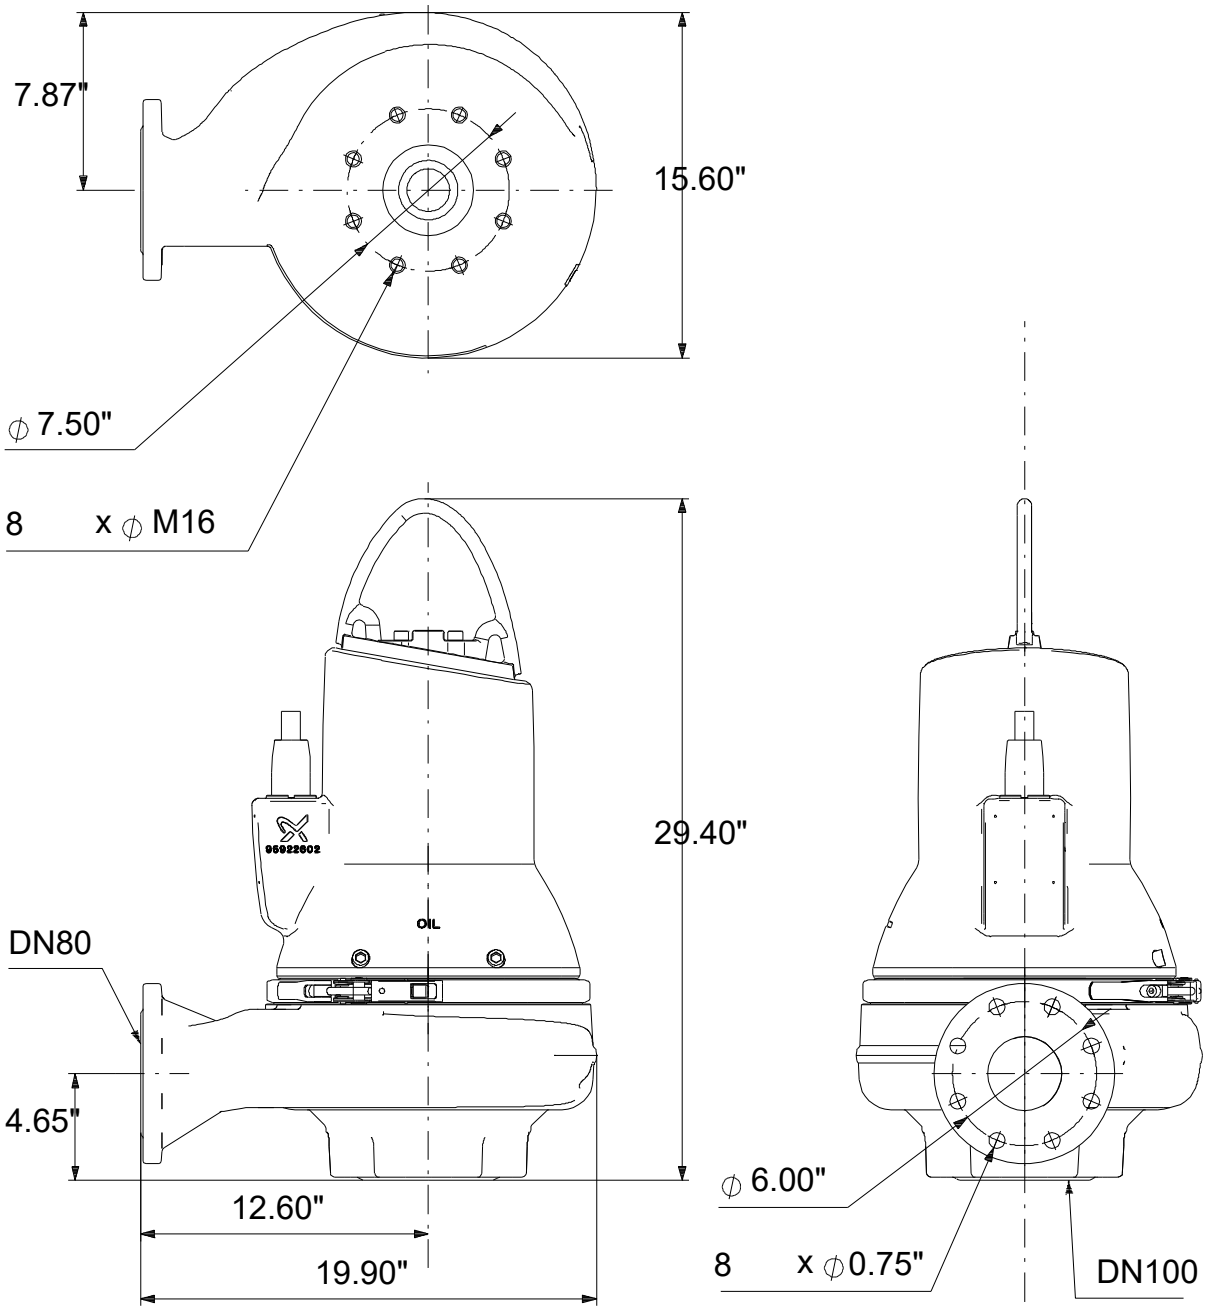

# 99030127 SL1.30.A30 .55.EX.4.61R.C 60 Hz

Note! All units are in [in] unless others are stated.  
Disclaimer: This simplified dimensional drawing does not show all details.

# 99030127 SL1.30.A30 .55.EX.4.61R.C 60 Hz

Note! All units are in [in] unless others are stated  
Disclaimer: This simplified dimensional drawing does not show all details.

99030127 SL1.30.A30 .55.EX.4.61R.C 60 Hz

Note! All units are in [in] unless others are stated.  
Disclaimer: This simplified dimensional drawing does not show all details.