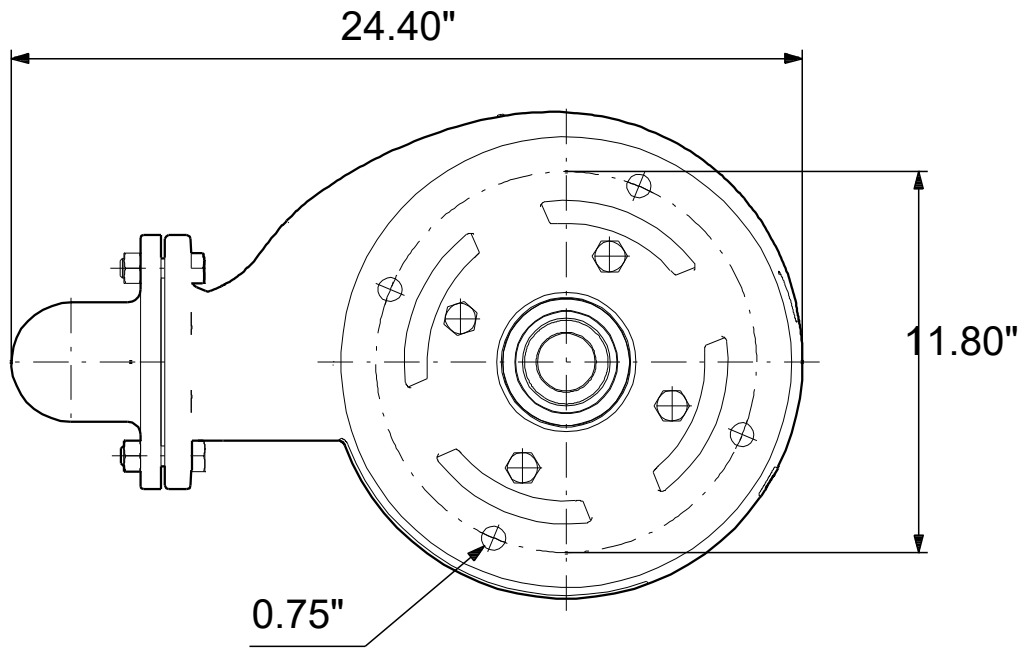

# 99030127 SL1.30.A30 .55.EX.4.61R.C 60 Hz

Note! All units are in [in] unless others are stated.  
Disclaimer: This simplified dimensional drawing does not show all details.

# 99030127 SL1.30.A30 .55.EX.4.61R.C 60 Hz

Note! All units are in [in] unless others are stated  
Disclaimer: This simplified dimensional drawing does not show all details.

99030127 SL1.30.A30 .55.EX.4.61R.C 60 Hz

Note! All units are in [in] unless others are stated.  
Disclaimer: This simplified dimensional drawing does not show all details.