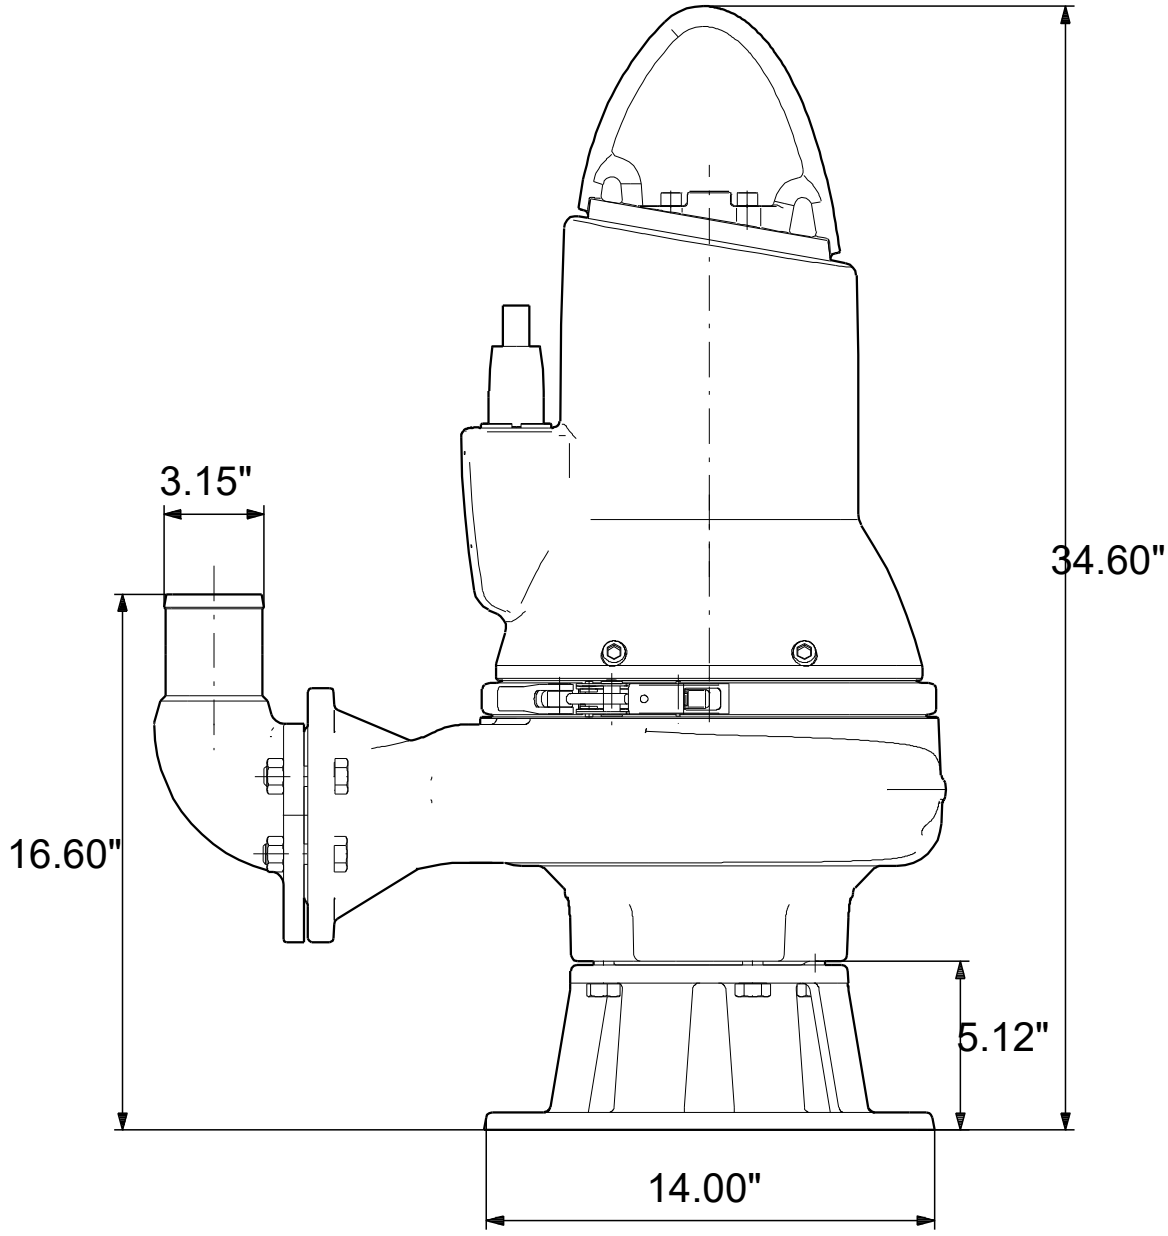

# 99030127 SL1.30.A30 .55.EX.4.61R.C 60 Hz

Note! All units are in [in] unless others are stated.  
Disclaimer: This simplified dimensional drawing does not show all details.

# 99030127 SL1.30.A30 .55.EX.4.61R.C 60 Hz

Note! All units are in [in] unless others are stated  
Disclaimer: This simplified dimensional drawing does not show all details.

99030127 SL1.30.A30 .55.EX.4.61R.C 60 Hz

Note! All units are in [in] unless others are stated.  
Disclaimer: This simplified dimensional drawing does not show all details.