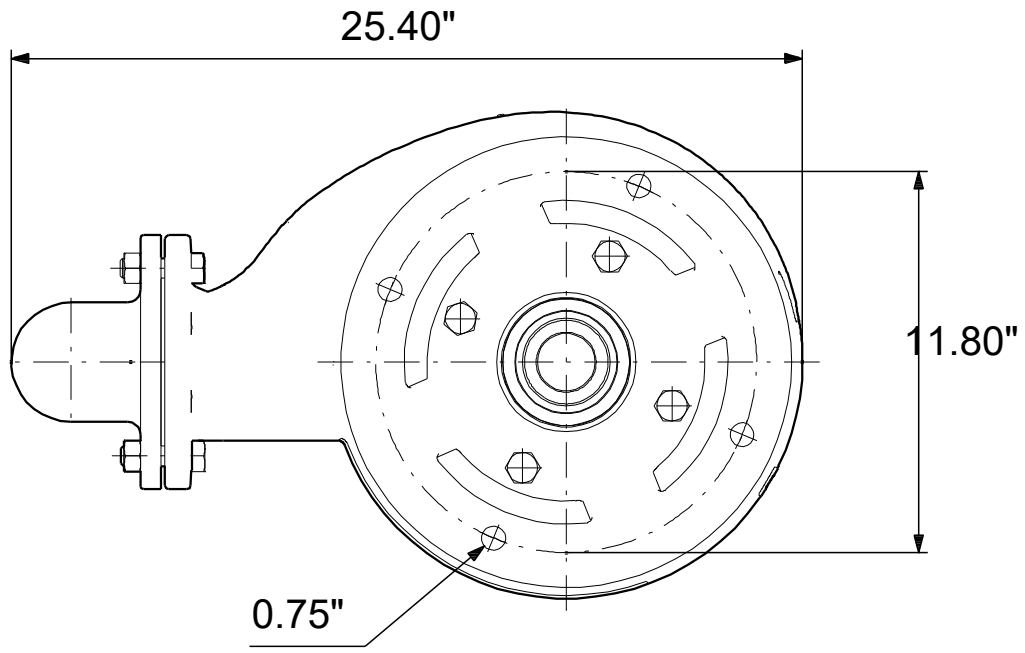

# 99030126 SL1.30.A30 .100.EX.4.61R.C 60 Hz

Note! All units are in [in] unless others are stated.  
Disclaimer: This simplified dimensional drawing does not show all details.

99030126 SL1.30.A30 .100.EX.4.61R.C 60 Hz

Note! All units are in [in] unless others are stated  
 Disclaimer: This simplified dimensional drawing does not show all details.

99030126 SL1.30.A30 .100.EX.4.61R.C 60 Hz

Note! All units are in [in] unless others are stated.  
Disclaimer: This simplified dimensional drawing does not show all details.