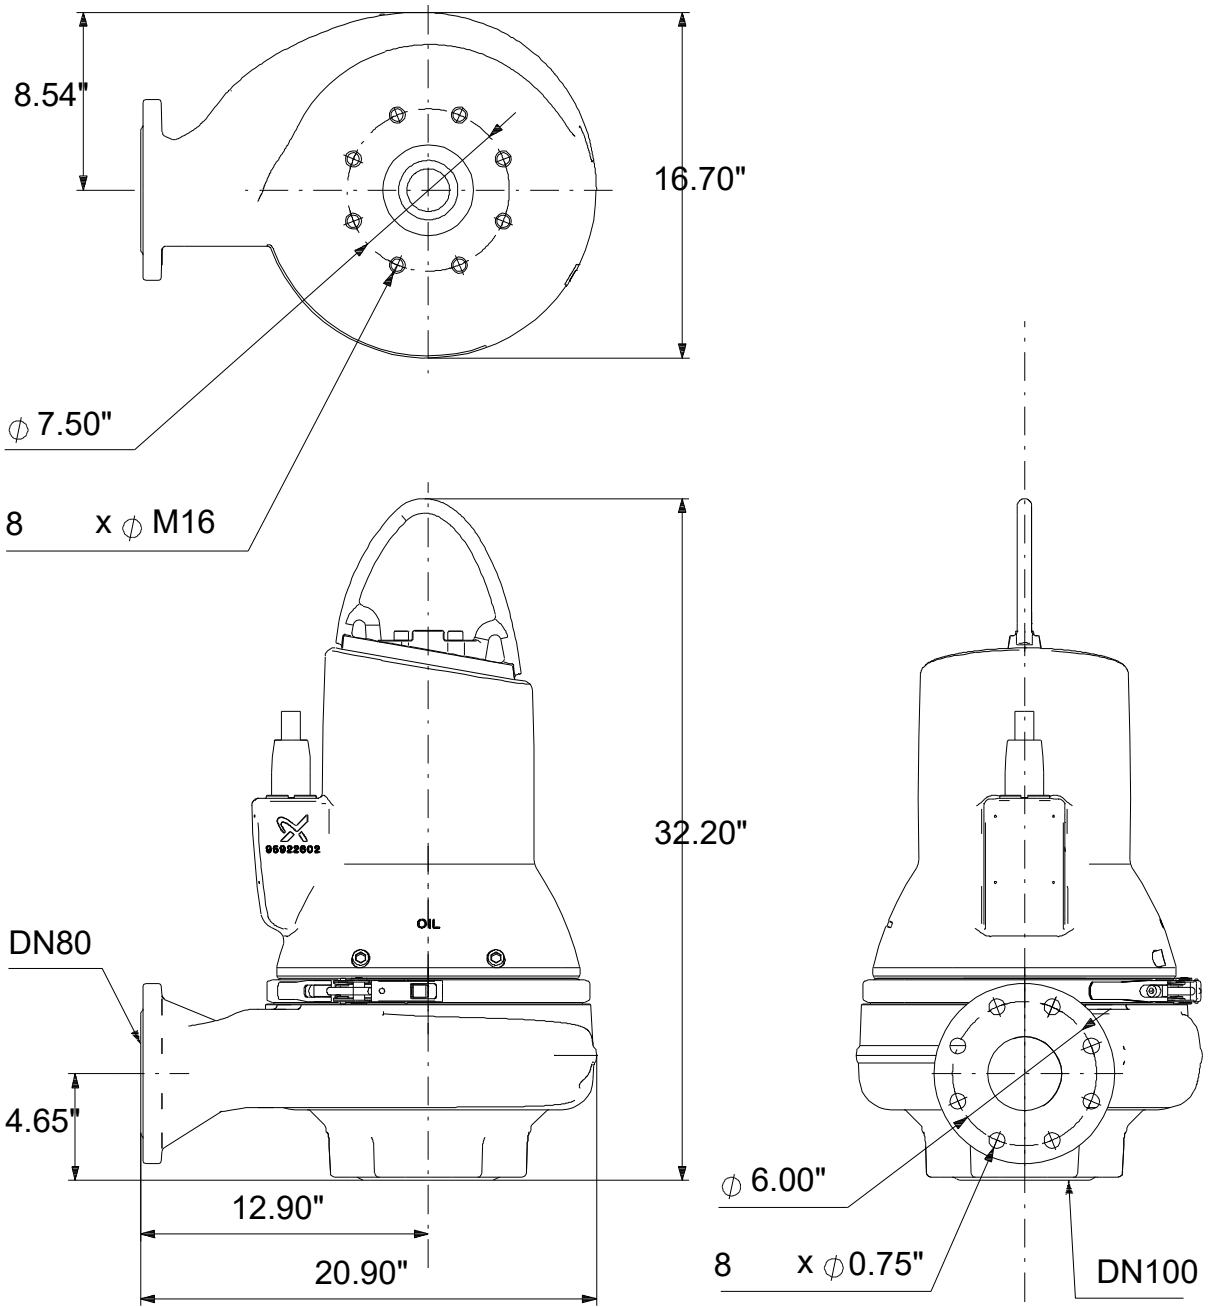

# 99030126 SL1.30.A30 .100.EX.4.61R.C 60 Hz

Note! All units are in [in] unless others are stated.  
Disclaimer: This simplified dimensional drawing does not show all details.

99030126 SL1.30.A30 .100.EX.4.61R.C 60 Hz

Note! All units are in [in] unless others are stated  
 Disclaimer: This simplified dimensional drawing does not show all details.

99030126 SL1.30.A30 .100.EX.4.61R.C 60 Hz

Note! All units are in [in] unless others are stated.  
Disclaimer: This simplified dimensional drawing does not show all details.