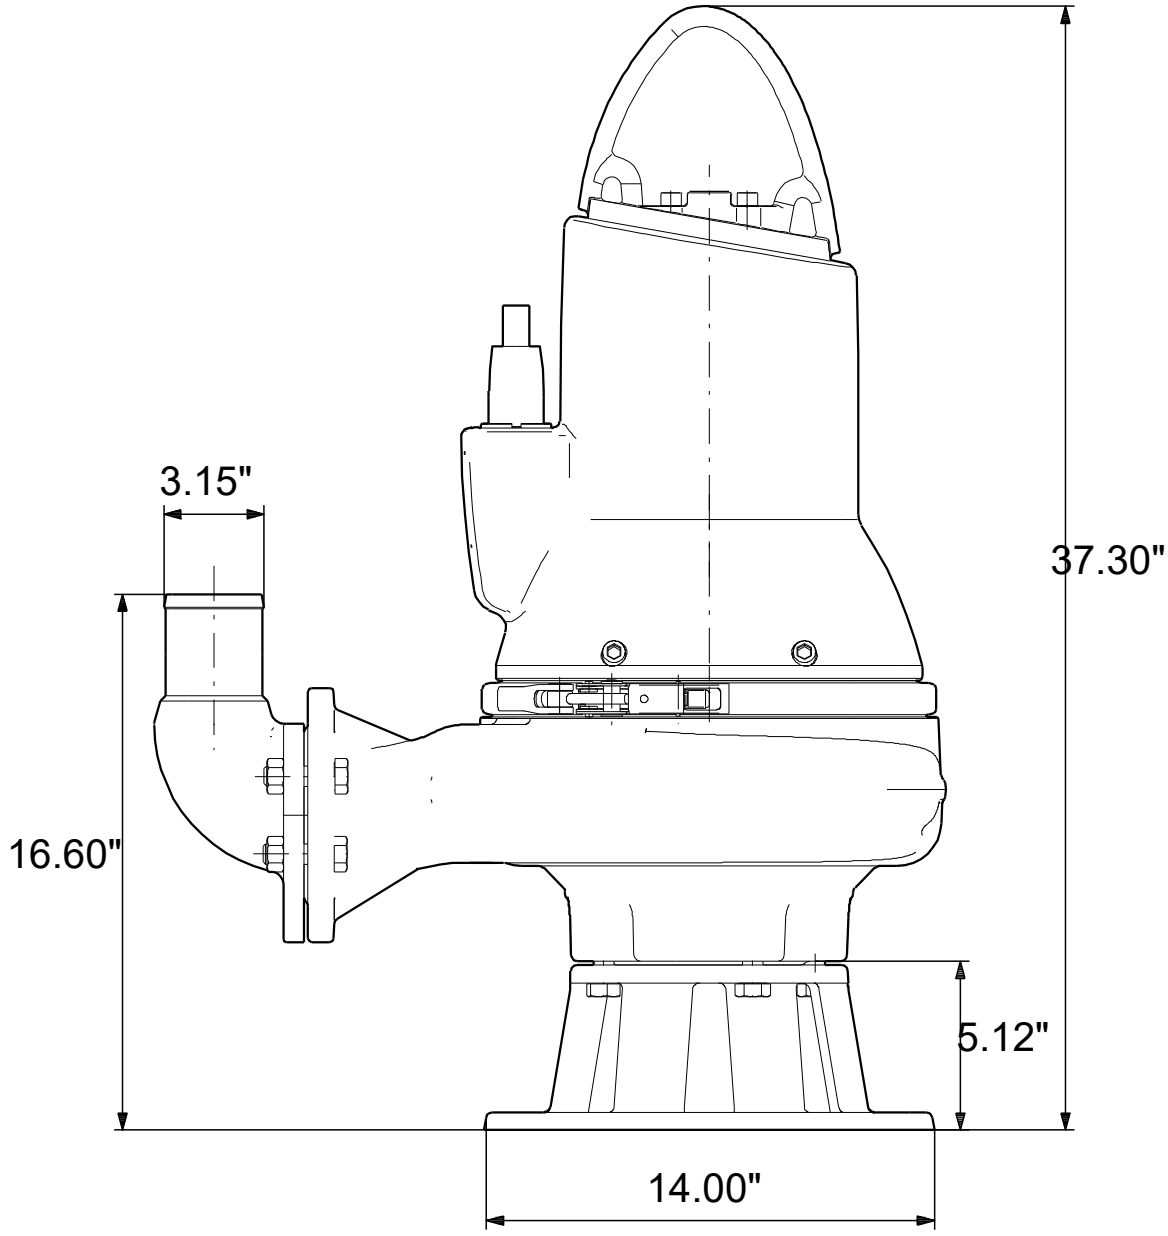

# 99030126 SL1.30.A30 .100.EX.4.61R.C 60 Hz

Note! All units are in [in] unless others are stated.  
Disclaimer: This simplified dimensional drawing does not show all details.

99030126 SL1.30.A30 .100.EX.4.61R.C 60 Hz

Note! All units are in [in] unless others are stated  
 Disclaimer: This simplified dimensional drawing does not show all details.

99030126 SL1.30.A30 .100.EX.4.61R.C 60 Hz

Note! All units are in [in] unless others are stated.  
Disclaimer: This simplified dimensional drawing does not show all details.