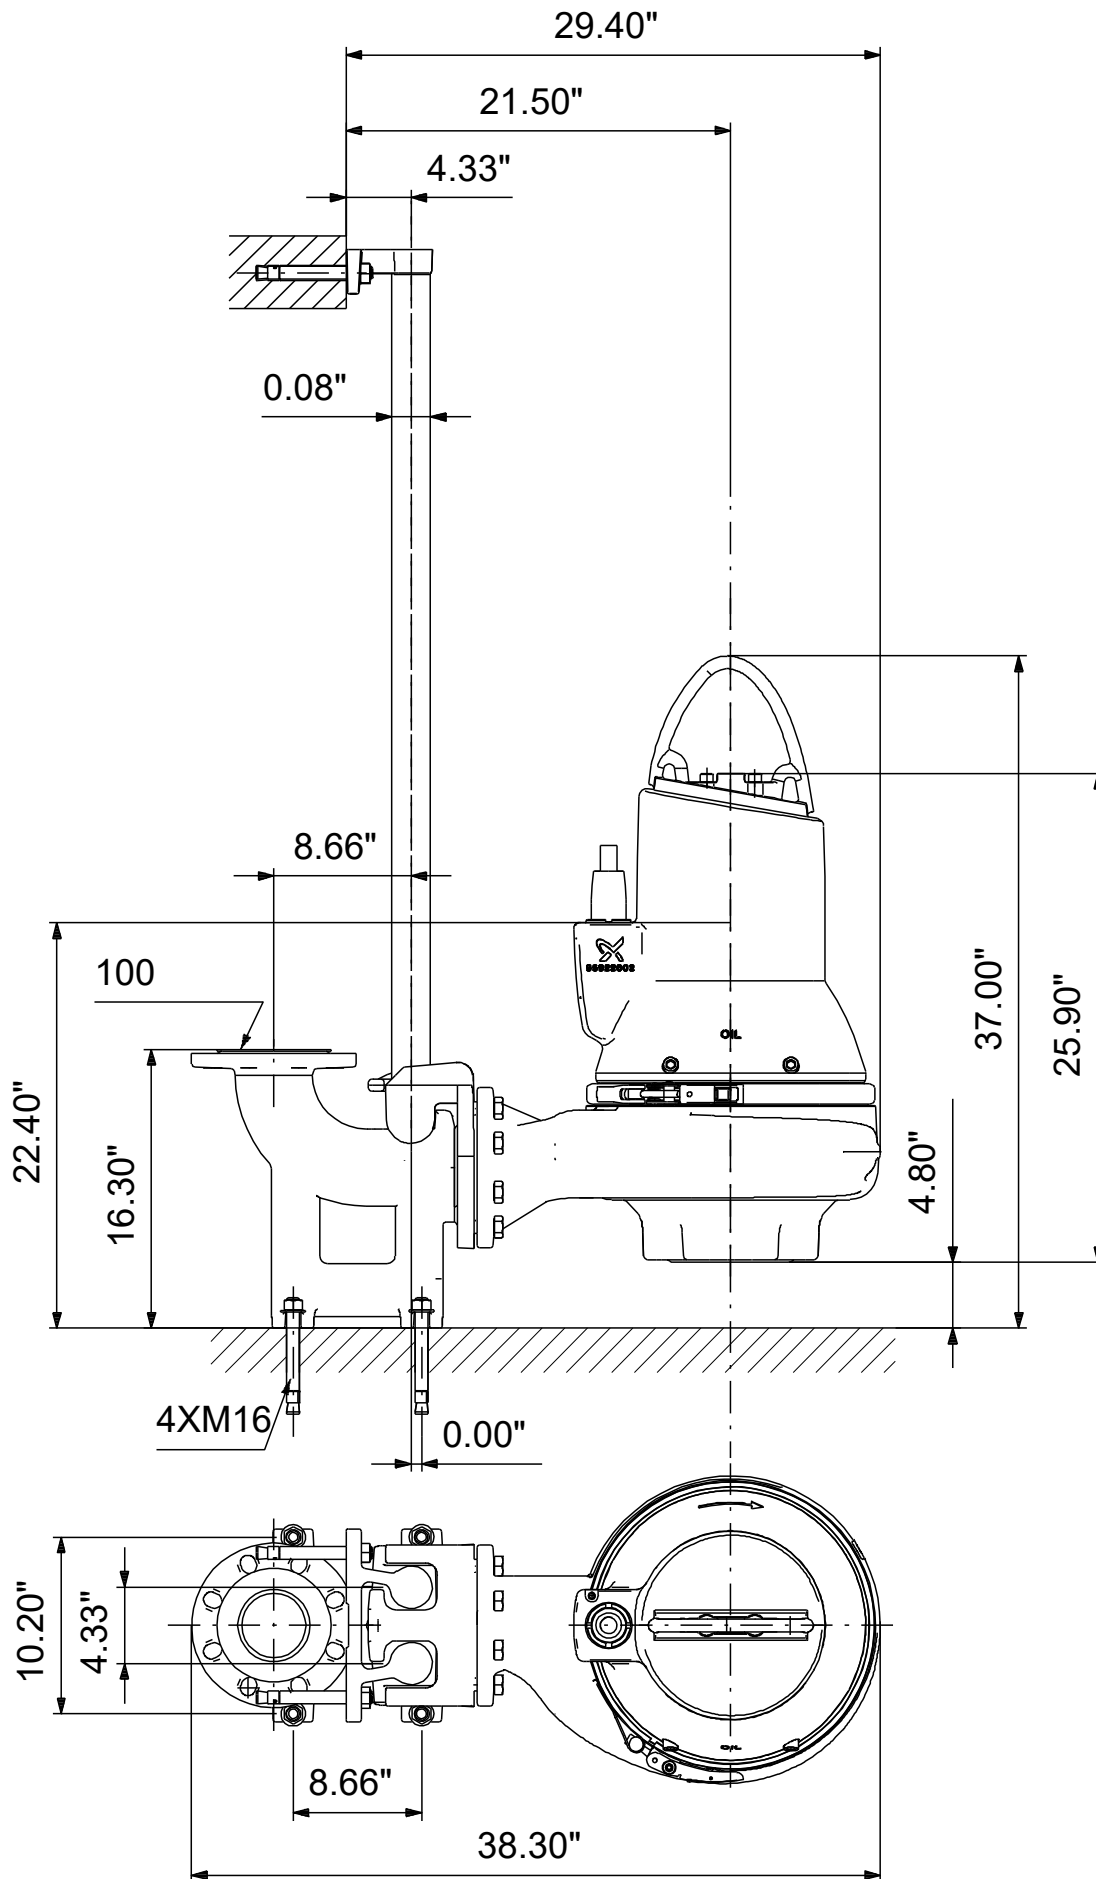

# 99030126 SL1.30.A30 .100.EX.4.61R.C 60 Hz

Note! All units are in [in] unless others are stated.  
Disclaimer: This simplified dimensional drawing does not show all details.

99030126 SL1.30.A30 .100.EX.4.61R.C 60 Hz

Note! All units are in [in] unless others are stated  
 Disclaimer: This simplified dimensional drawing does not show all details.

99030126 SL1.30.A30 .100.EX.4.61R.C 60 Hz

Note! All units are in [in] unless others are stated.  
Disclaimer: This simplified dimensional drawing does not show all details.