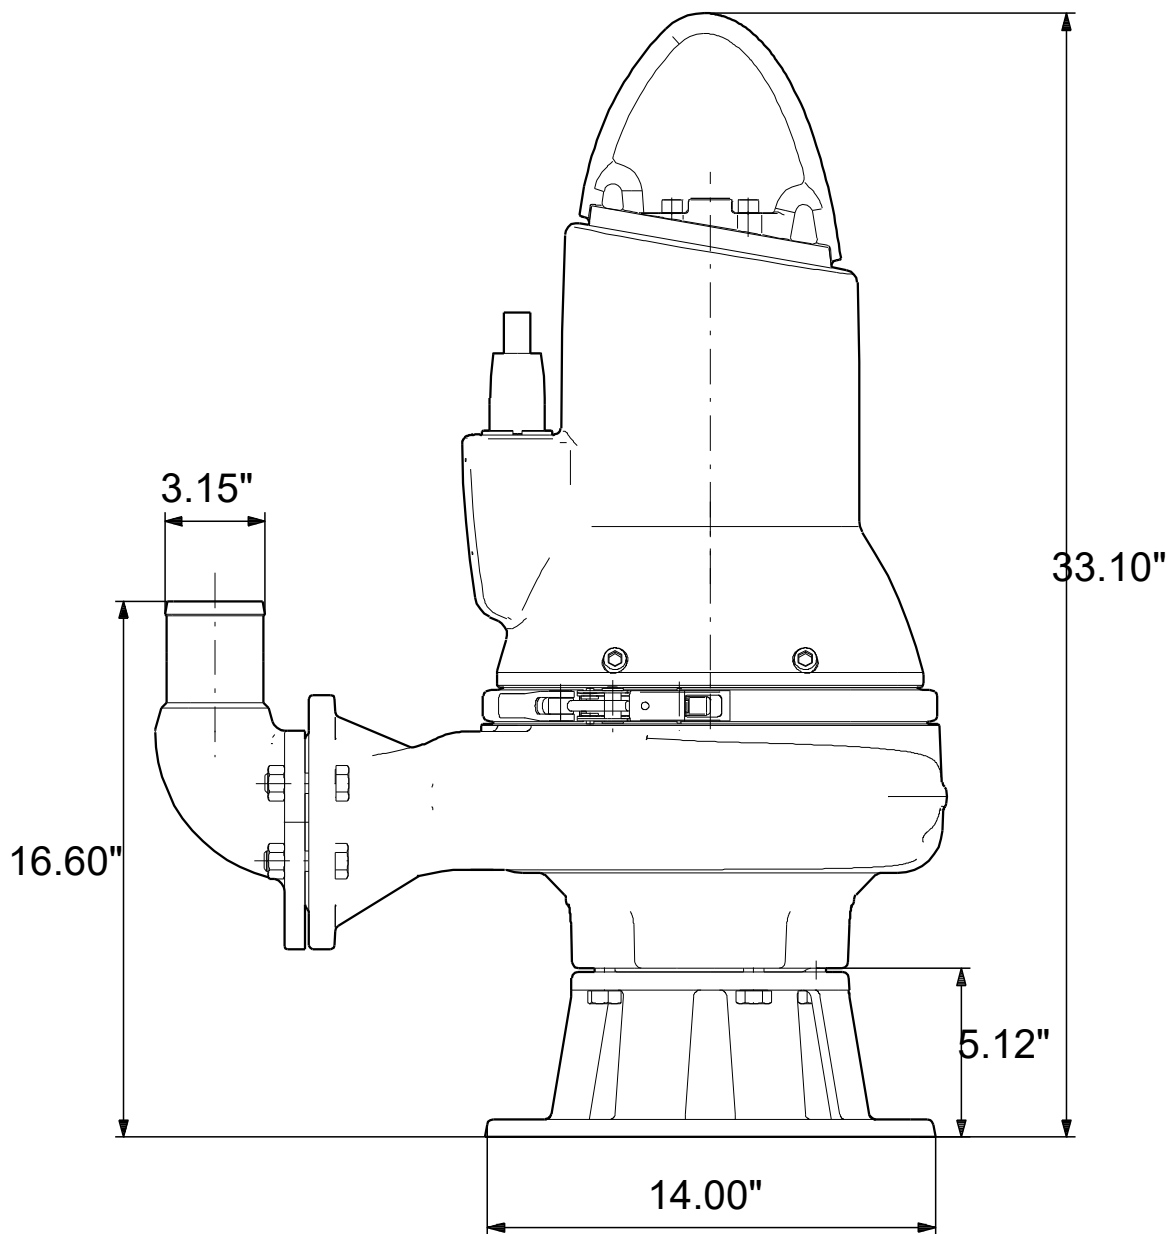

# 99030125 SL1.30.A30 .40.EX.4.61R.C 60 Hz

Note! All units are in [in] unless others are stated.  
Disclaimer: This simplified dimensional drawing does not show all details.

# 99030125 SL1.30.A30 .40.EX.4.61R.C 60 Hz

Note! All units are in [in] unless others are stated  
Disclaimer: This simplified dimensional drawing does not show all details.

**99030125 SL1.30.A30 .40.EX.4.61R.C 60 Hz**

Note! All units are in [in] unless others are stated.  
Disclaimer: This simplified dimensional drawing does not show all details.