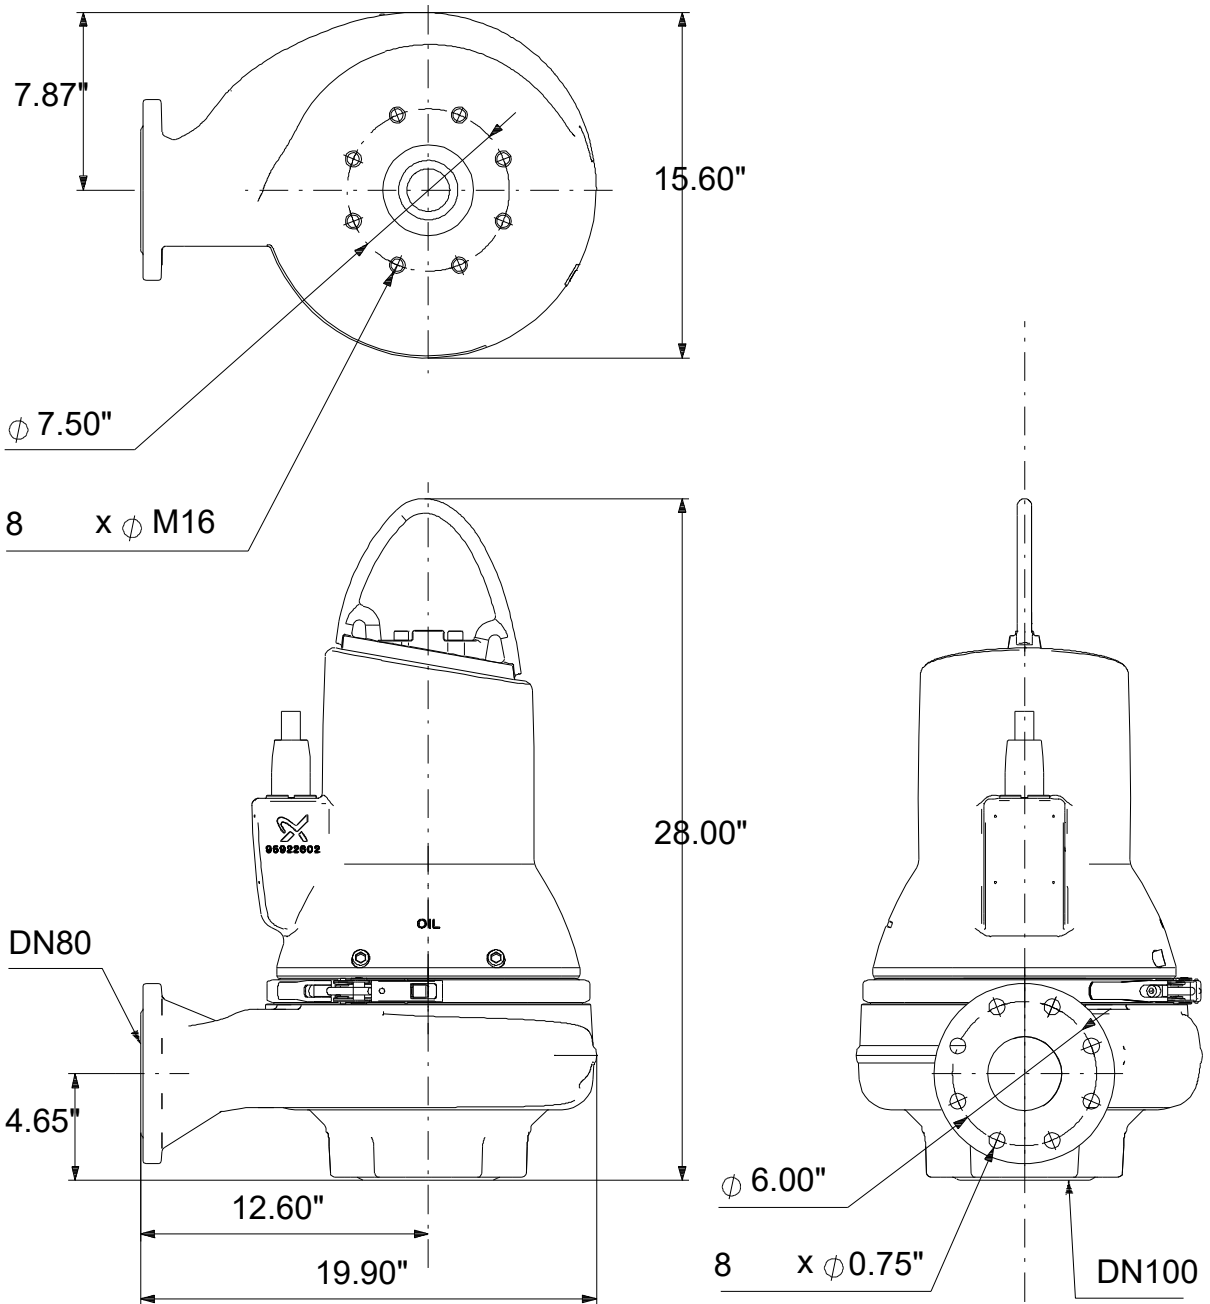

# 99030125 SL1.30.A30 .40.EX.4.61R.C 60 Hz

Note! All units are in [in] unless others are stated.  
Disclaimer: This simplified dimensional drawing does not show all details.

# 99030125 SL1.30.A30 .40.EX.4.61R.C 60 Hz

Note! All units are in [in] unless others are stated  
Disclaimer: This simplified dimensional drawing does not show all details.

**99030125 SL1.30.A30 .40.EX.4.61R.C 60 Hz**

Note! All units are in [in] unless others are stated.  
Disclaimer: This simplified dimensional drawing does not show all details.