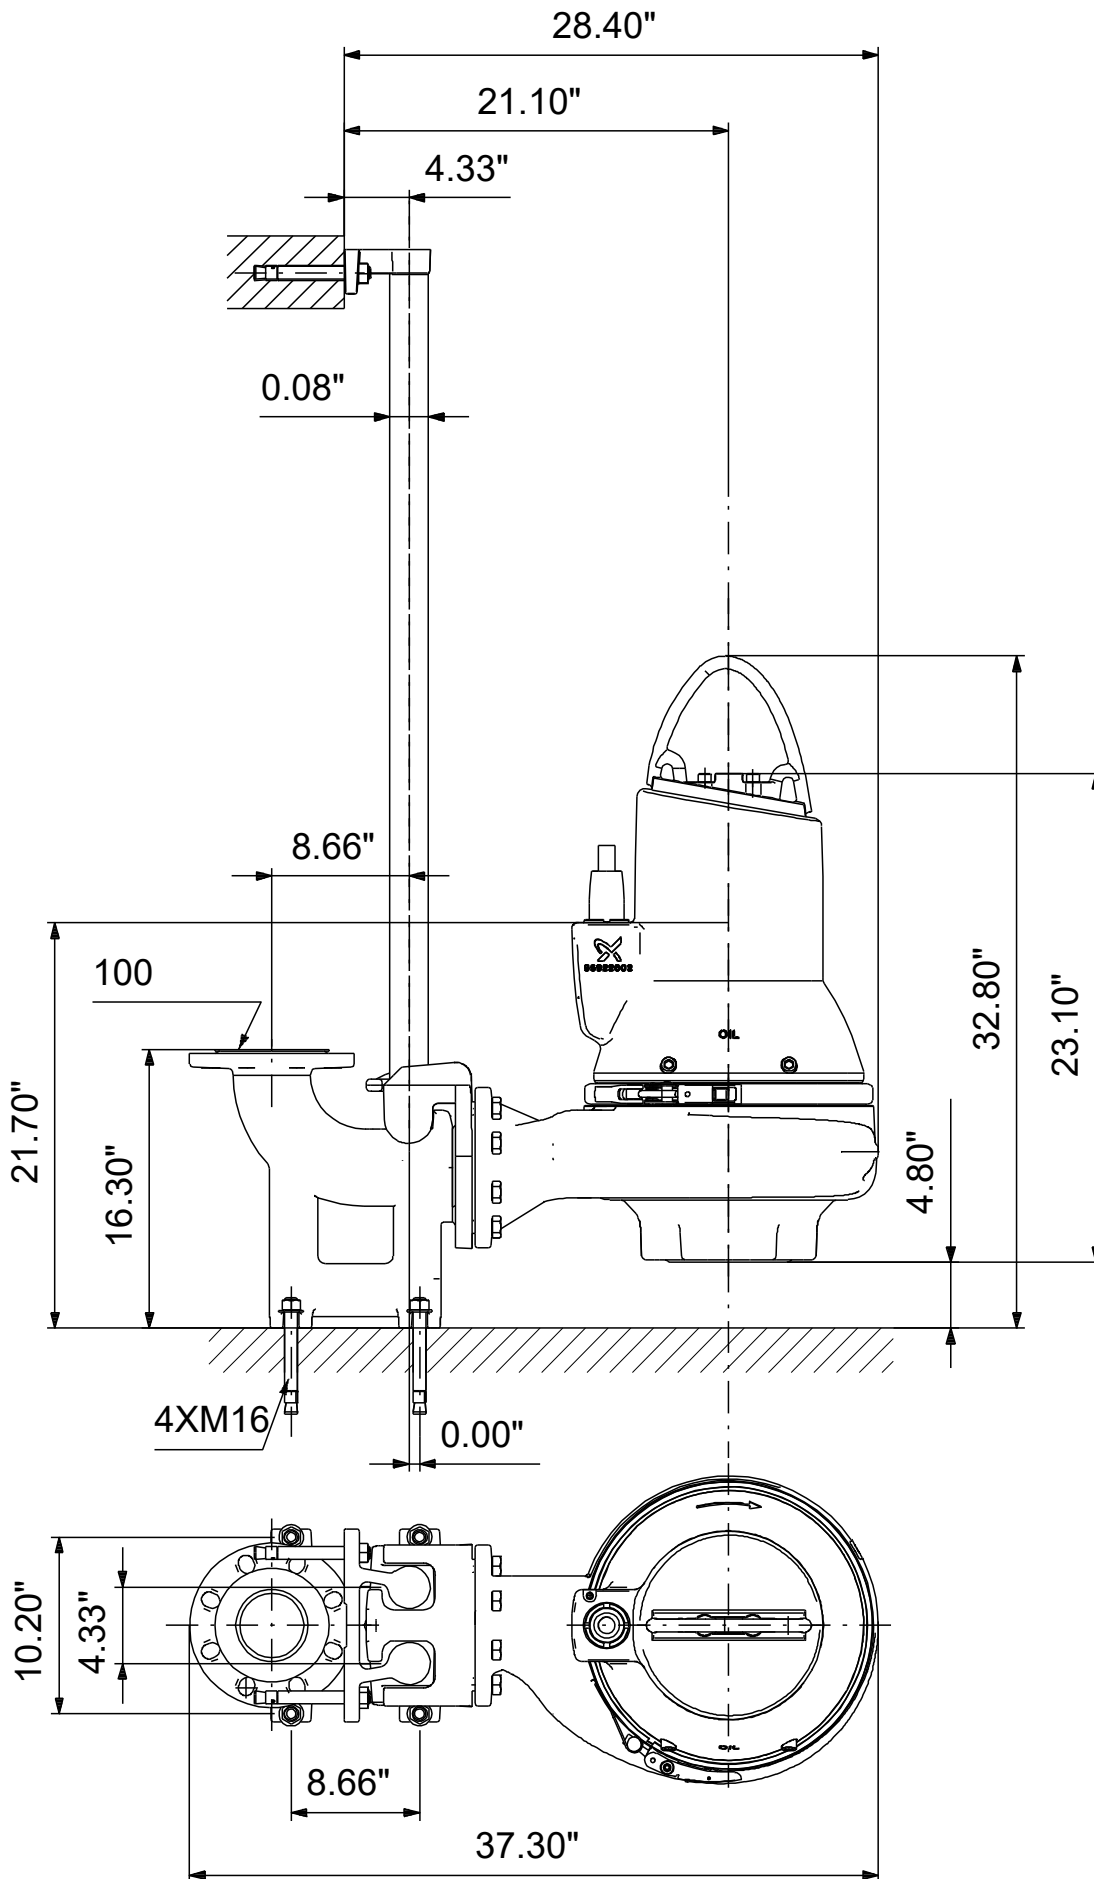

# 99030125 SL1.30.A30 .40.EX.4.61R.C 60 Hz

Note! All units are in [in] unless others are stated.  
Disclaimer: This simplified dimensional drawing does not show all details.

# 99030125 SL1.30.A30 .40.EX.4.61R.C 60 Hz

Note! All units are in [in] unless others are stated  
Disclaimer: This simplified dimensional drawing does not show all details.

**99030125 SL1.30.A30 .40.EX.4.61R.C 60 Hz**

Note! All units are in [in] unless others are stated.  
Disclaimer: This simplified dimensional drawing does not show all details.