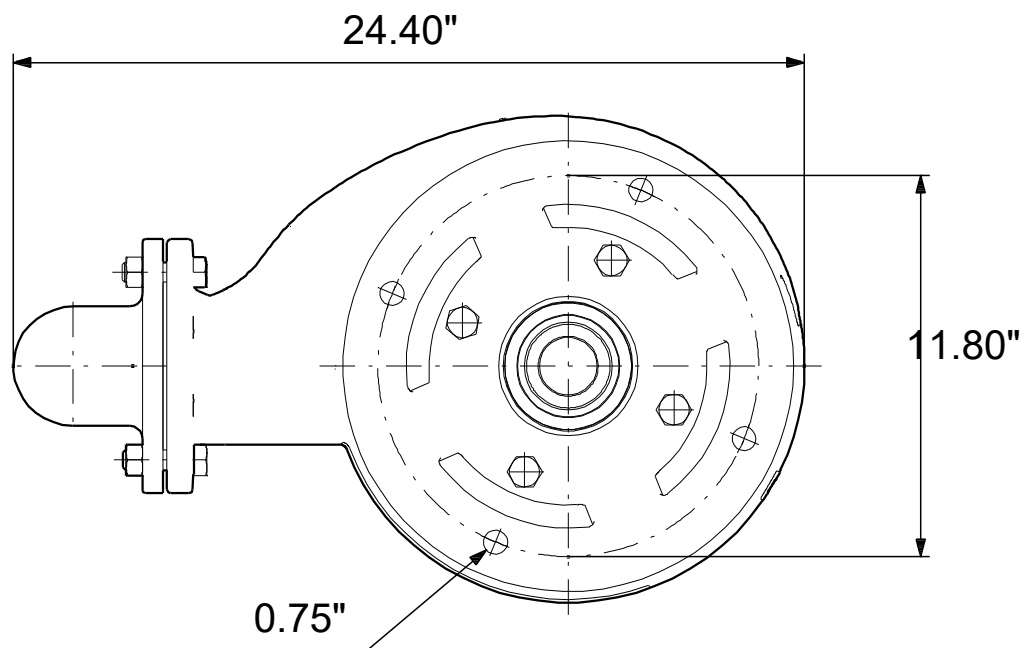

# 99030125 SL1.30.A30 .40.EX.4.61R.C 60 Hz

Note! All units are in [in] unless others are stated.  
Disclaimer: This simplified dimensional drawing does not show all details.

# 99030125 SL1.30.A30 .40.EX.4.61R.C 60 Hz

Note! All units are in [in] unless others are stated  
Disclaimer: This simplified dimensional drawing does not show all details.

**99030125 SL1.30.A30 .40.EX.4.61R.C 60 Hz**

Note! All units are in [in] unless others are stated.  
Disclaimer: This simplified dimensional drawing does not show all details.