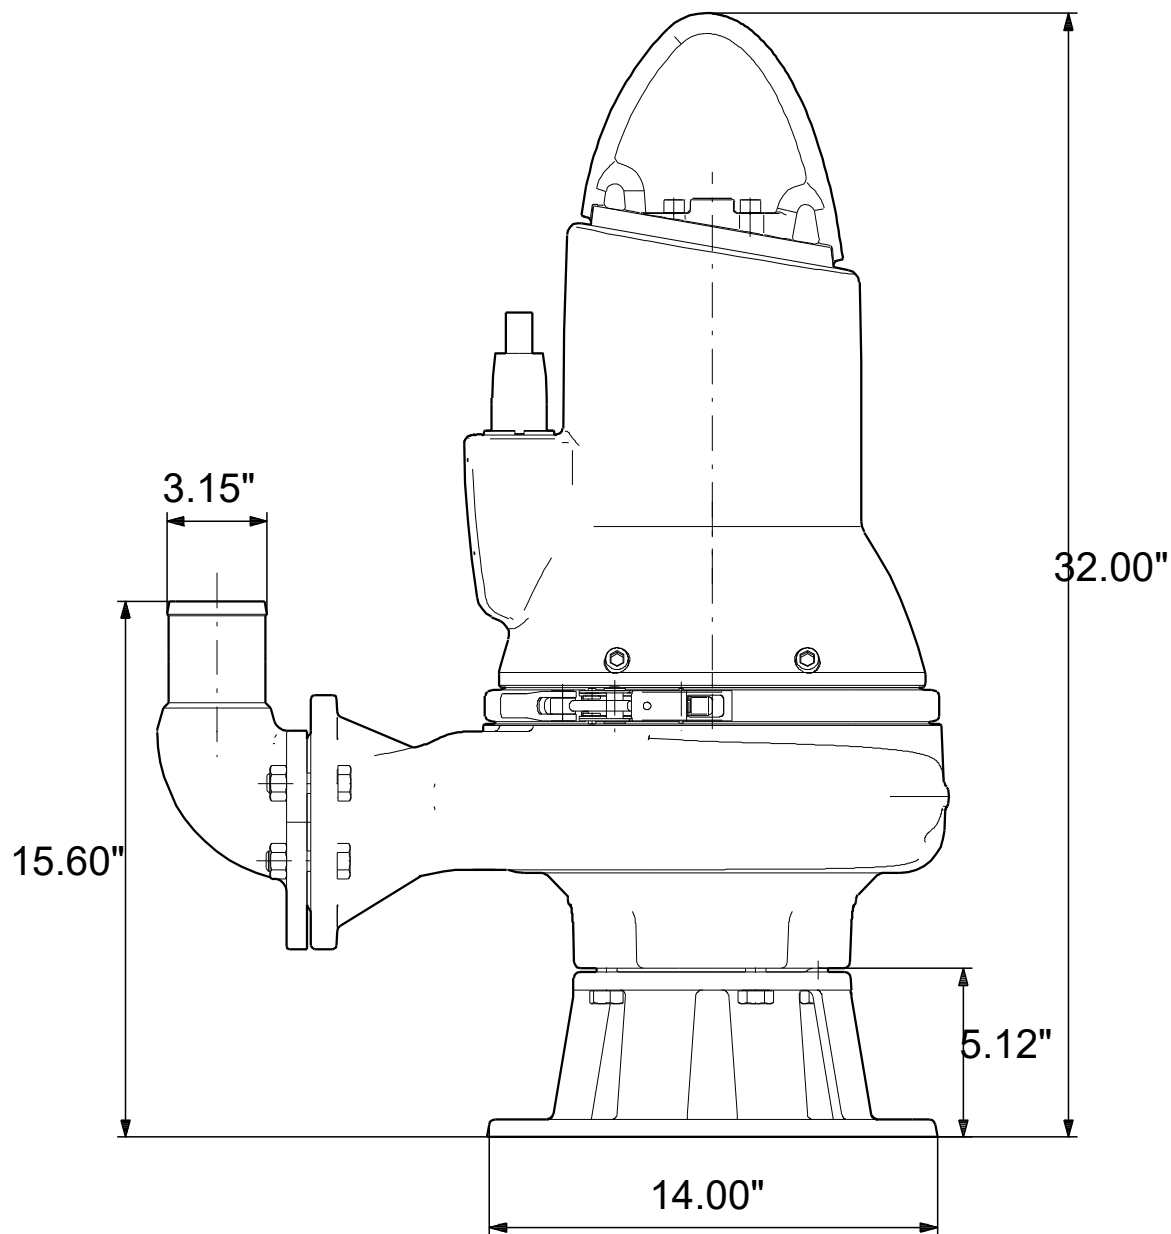

# 99030123 SL1.30.A30 .30.EX.4.61R.C 60 Hz

Note! All units are in [in] unless others are stated.  
Disclaimer: This simplified dimensional drawing does not show all details.

# 99030123 SL1.30.A30 .30.EX.4.61R.C 60 Hz

Note! All units are in [in] unless others are stated  
Disclaimer: This simplified dimensional drawing does not show all details.

99030123 SL1.30.A30 .30.EX.4.61R.C 60 Hz

Note! All units are in [in] unless others are stated.  
Disclaimer: This simplified dimensional drawing does not show all details.