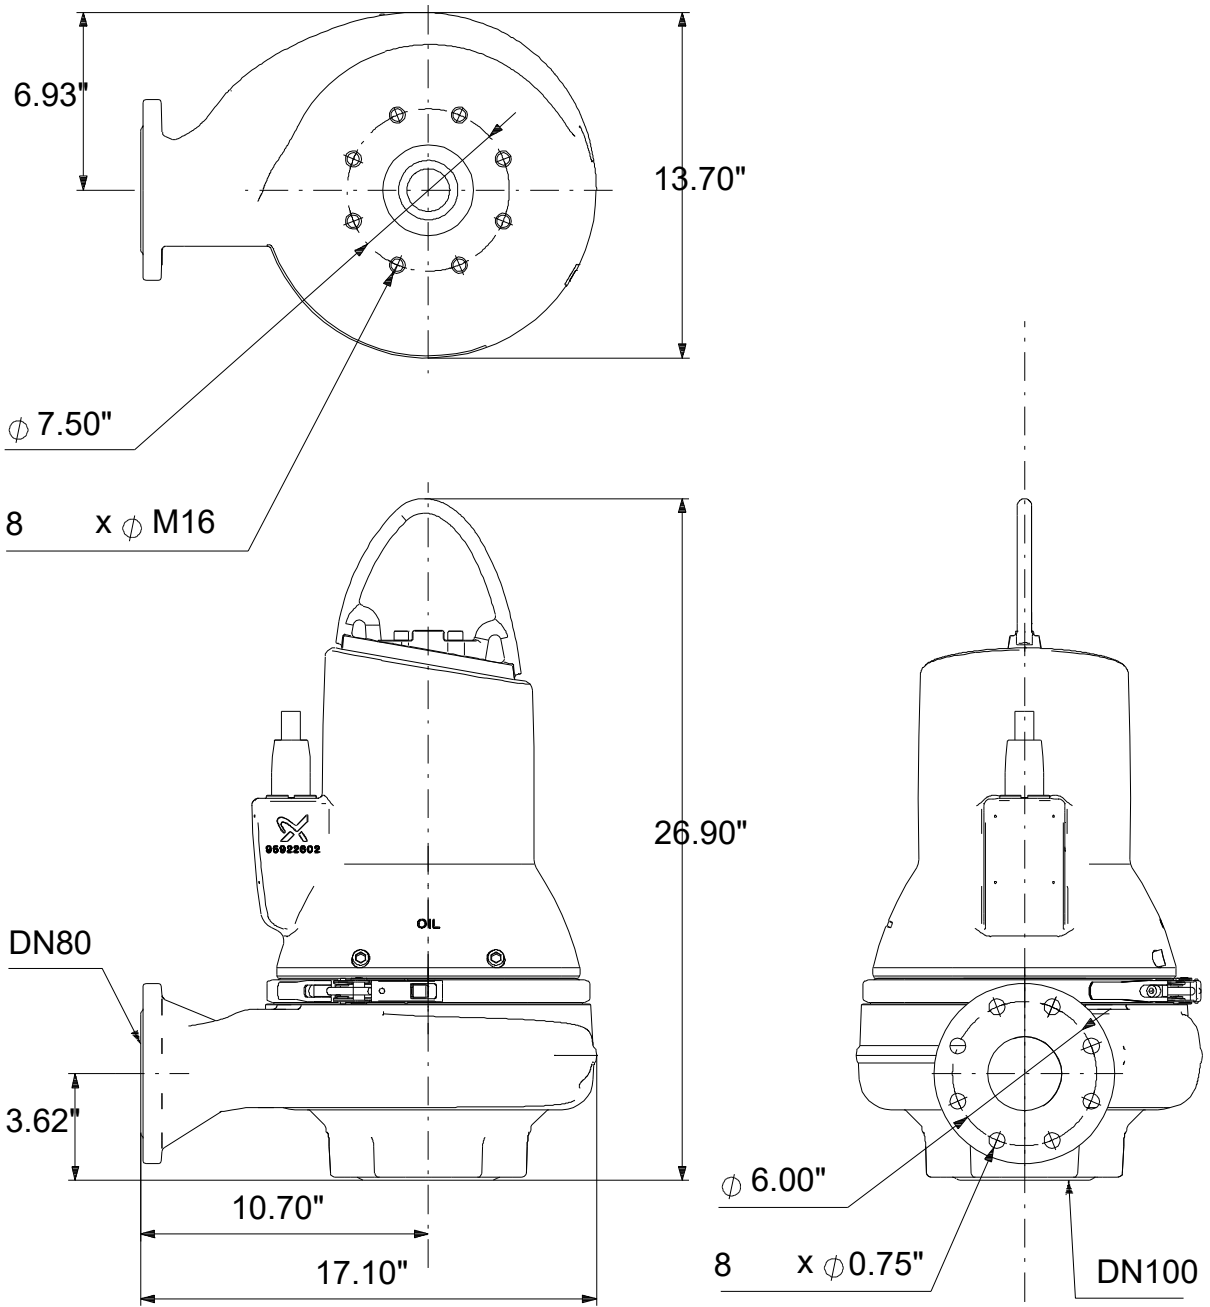

# 99030123 SL1.30.A30 .30.EX.4.61R.C 60 Hz

Note! All units are in [in] unless others are stated.  
Disclaimer: This simplified dimensional drawing does not show all details.

# 99030123 SL1.30.A30 .30.EX.4.61R.C 60 Hz

Note! All units are in [in] unless others are stated  
Disclaimer: This simplified dimensional drawing does not show all details.

99030123 SL1.30.A30 .30.EX.4.61R.C 60 Hz

Note! All units are in [in] unless others are stated.  
Disclaimer: This simplified dimensional drawing does not show all details.