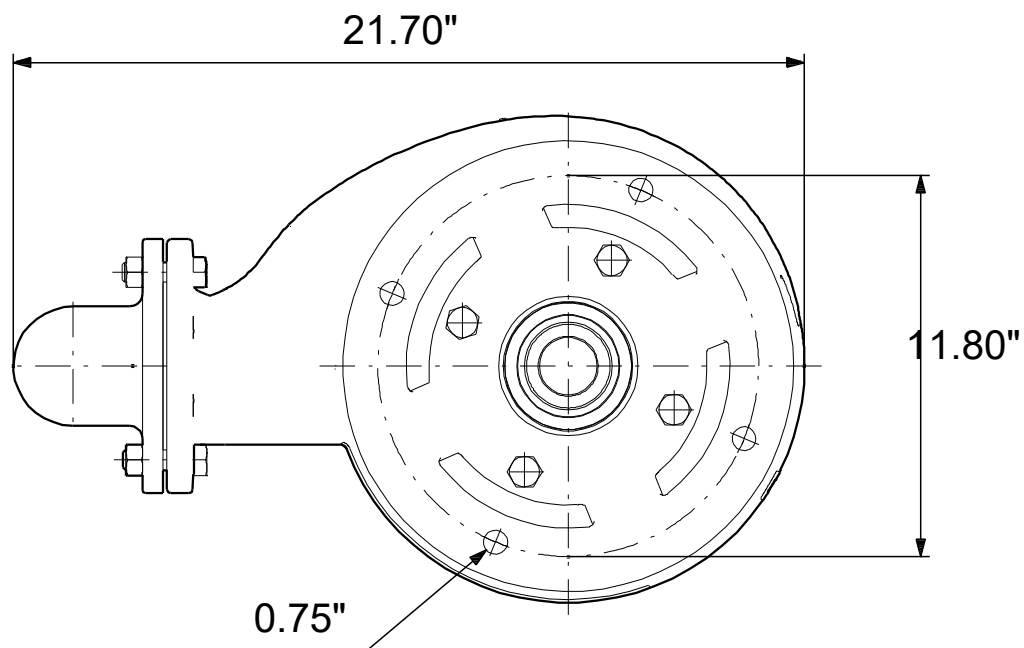

# 99030123 SL1.30.A30 .30.EX.4.61R.C 60 Hz

Note! All units are in [in] unless others are stated.  
Disclaimer: This simplified dimensional drawing does not show all details.

# 99030123 SL1.30.A30 .30.EX.4.61R.C 60 Hz

Note! All units are in [in] unless others are stated  
Disclaimer: This simplified dimensional drawing does not show all details.

99030123 SL1.30.A30 .30.EX.4.61R.C 60 Hz

Note! All units are in [in] unless others are stated.  
Disclaimer: This simplified dimensional drawing does not show all details.