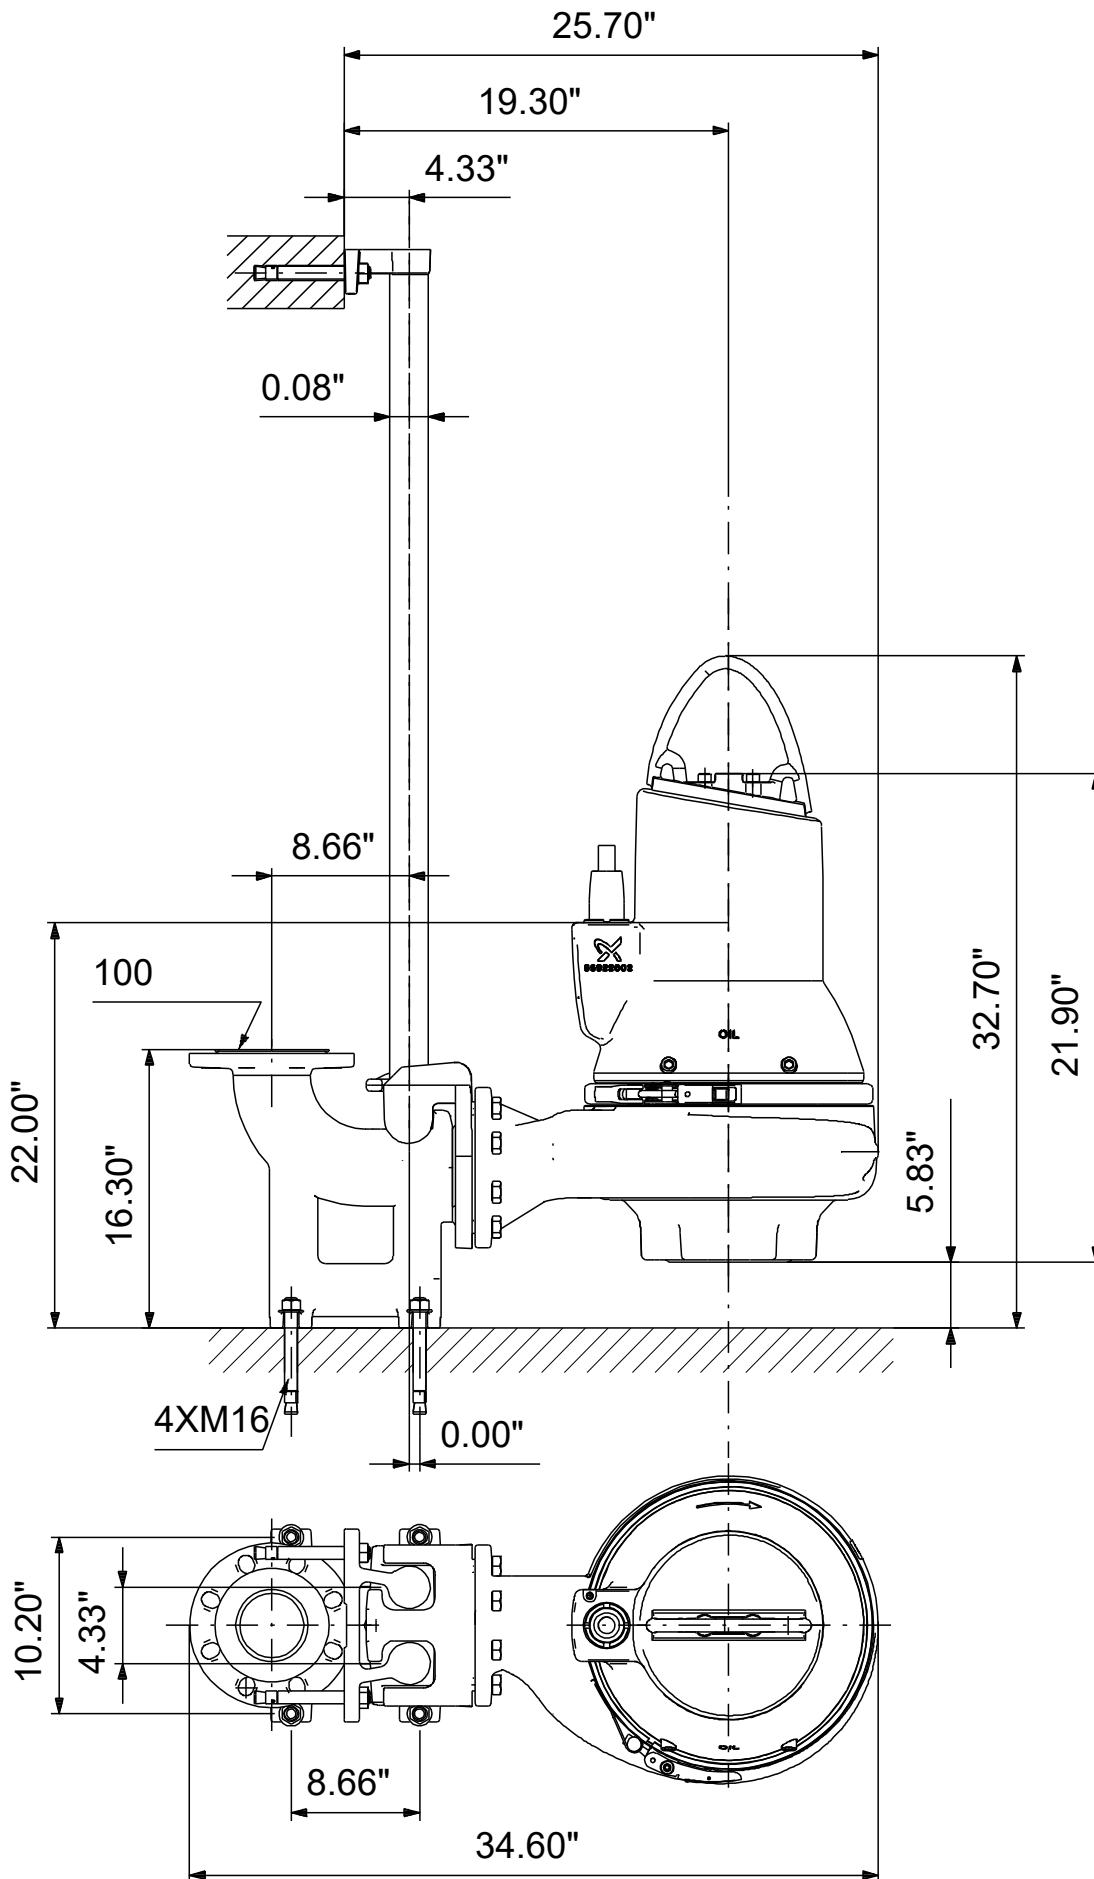

# 99030123 SL1.30.A30 .30.EX.4.61R.C 60 Hz

Note! All units are in [in] unless others are stated.  
Disclaimer: This simplified dimensional drawing does not show all details.

# 99030123 SL1.30.A30 .30.EX.4.61R.C 60 Hz

Note! All units are in [in] unless others are stated  
Disclaimer: This simplified dimensional drawing does not show all details.

99030123 SL1.30.A30 .30.EX.4.61R.C 60 Hz

Note! All units are in [in] unless others are stated.  
Disclaimer: This simplified dimensional drawing does not show all details.