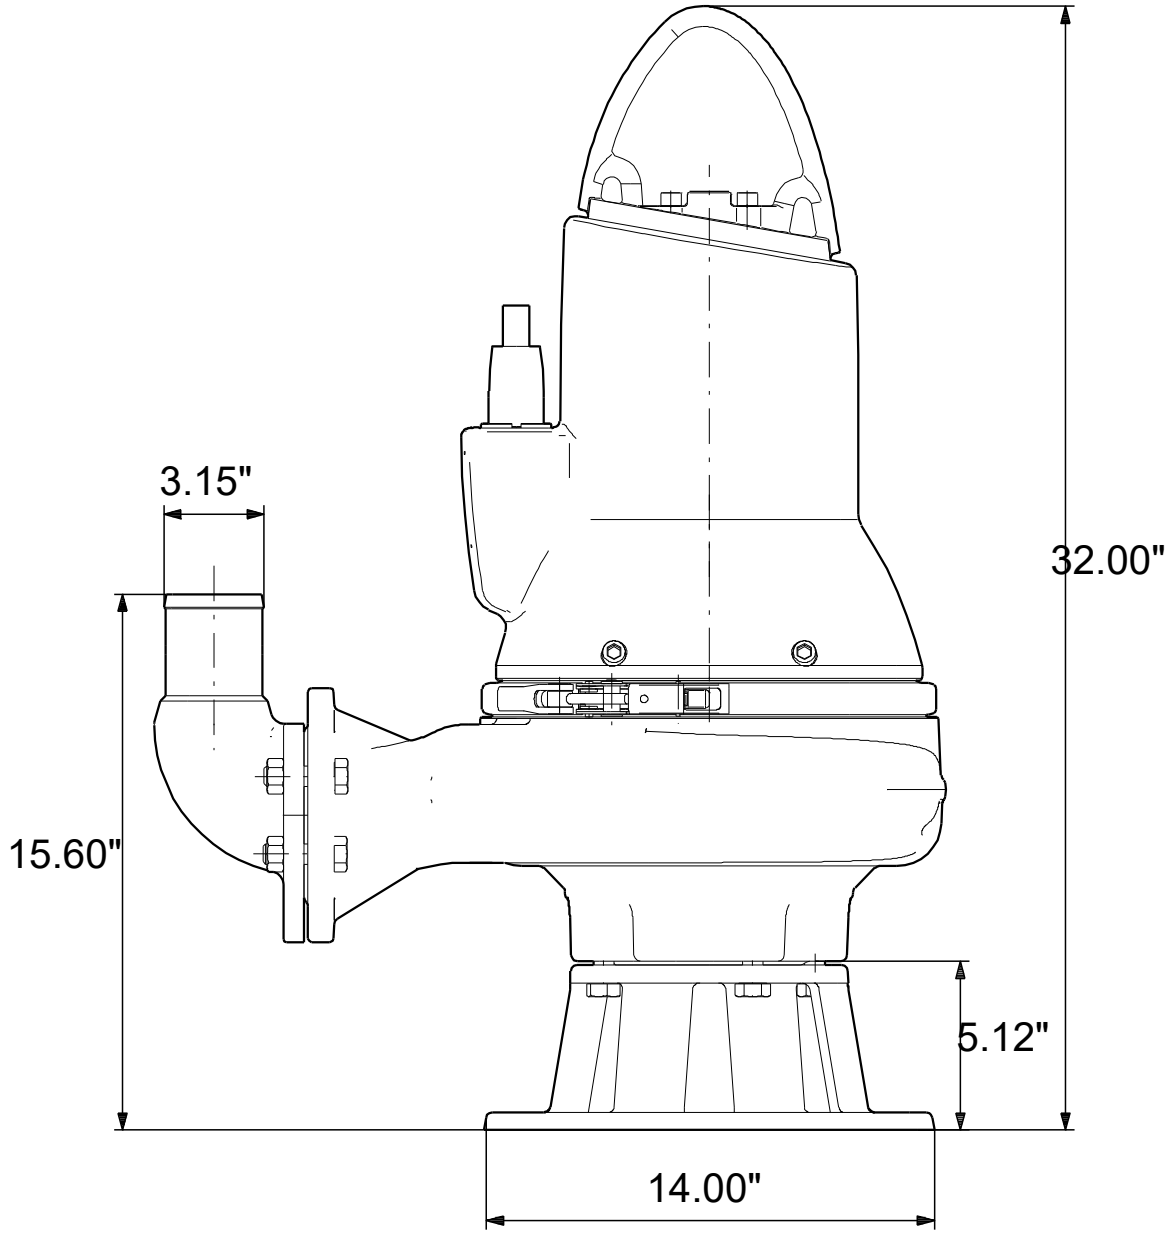

99030122 SL1.30.A30 .20.EX.4.61R.C 60 Hz

Note! All units are in [in] unless others are stated.
Disclaimer: This simplified dimensional drawing does not show all details.

99030122 SL1.30.A30 .20.EX.4.61R.C 60 Hz

Note! All units are in [in] unless others are stated
 Disclaimer: This simplified dimensional drawing does not show all details.

99030122 SL1.30.A30 .20.EX.4.61R.C 60 Hz

Note! All units are in [in] unless others are stated.
Disclaimer: This simplified dimensional drawing does not show all details.