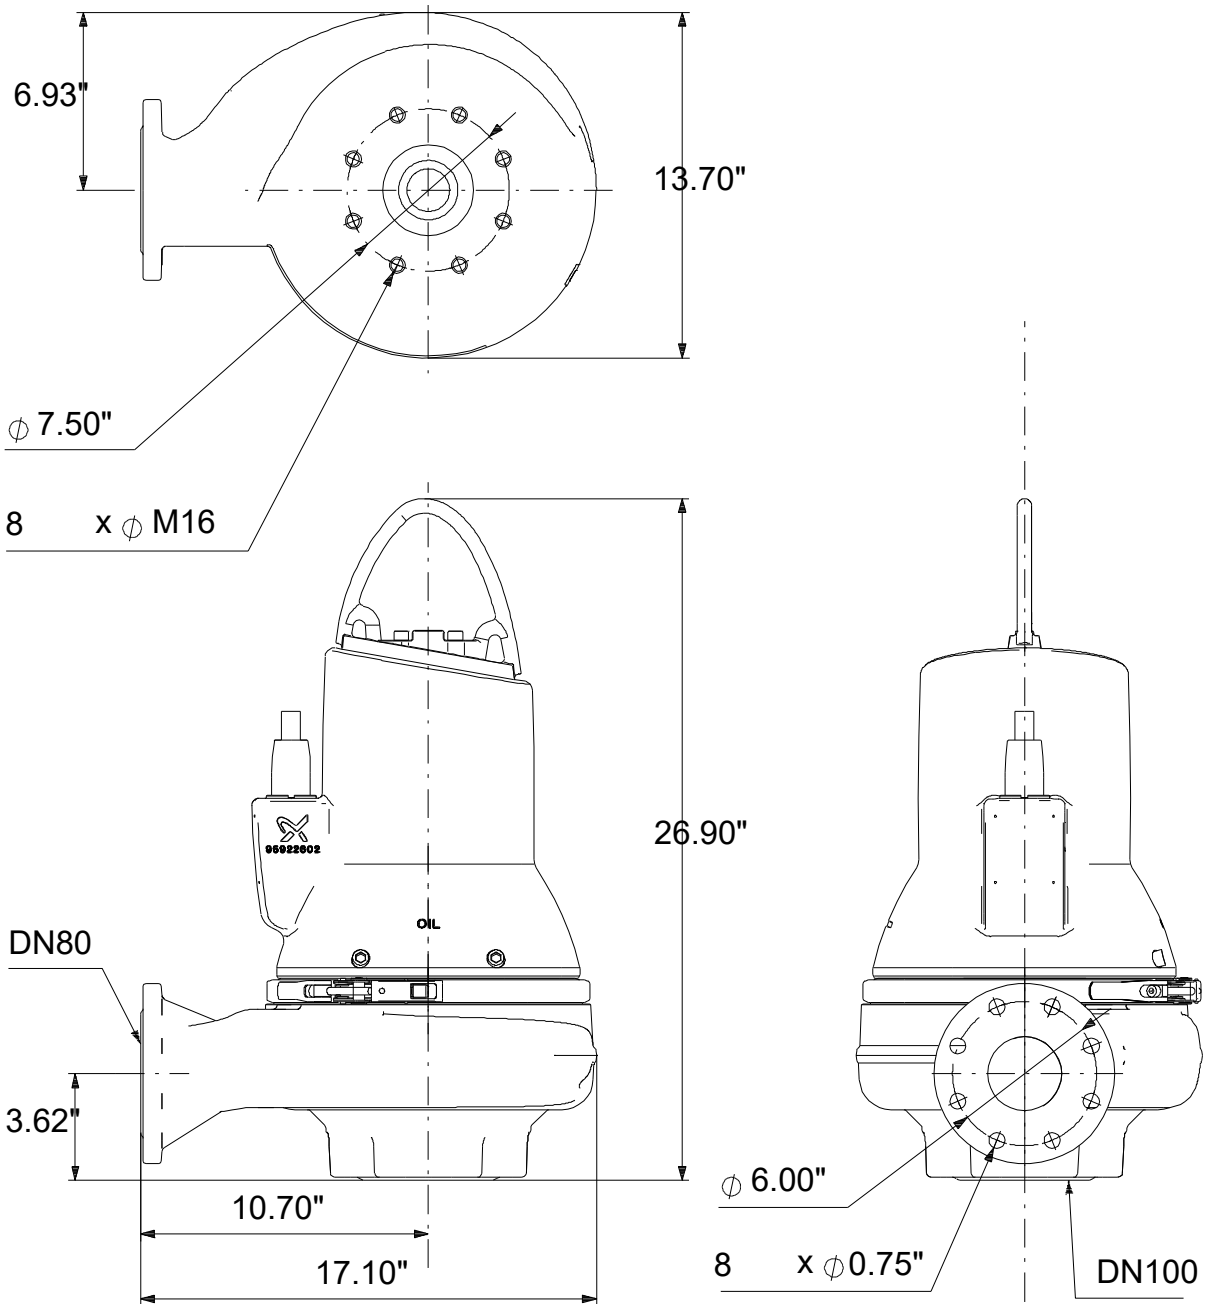

99030122 SL1.30.A30 .20.EX.4.61R.C 60 Hz

Note! All units are in [in] unless others are stated.
Disclaimer: This simplified dimensional drawing does not show all details.

99030122 SL1.30.A30 .20.EX.4.61R.C 60 Hz

Note! All units are in [in] unless others are stated
 Disclaimer: This simplified dimensional drawing does not show all details.

99030122 SL1.30.A30 .20.EX.4.61R.C 60 Hz

Note! All units are in [in] unless others are stated.
Disclaimer: This simplified dimensional drawing does not show all details.