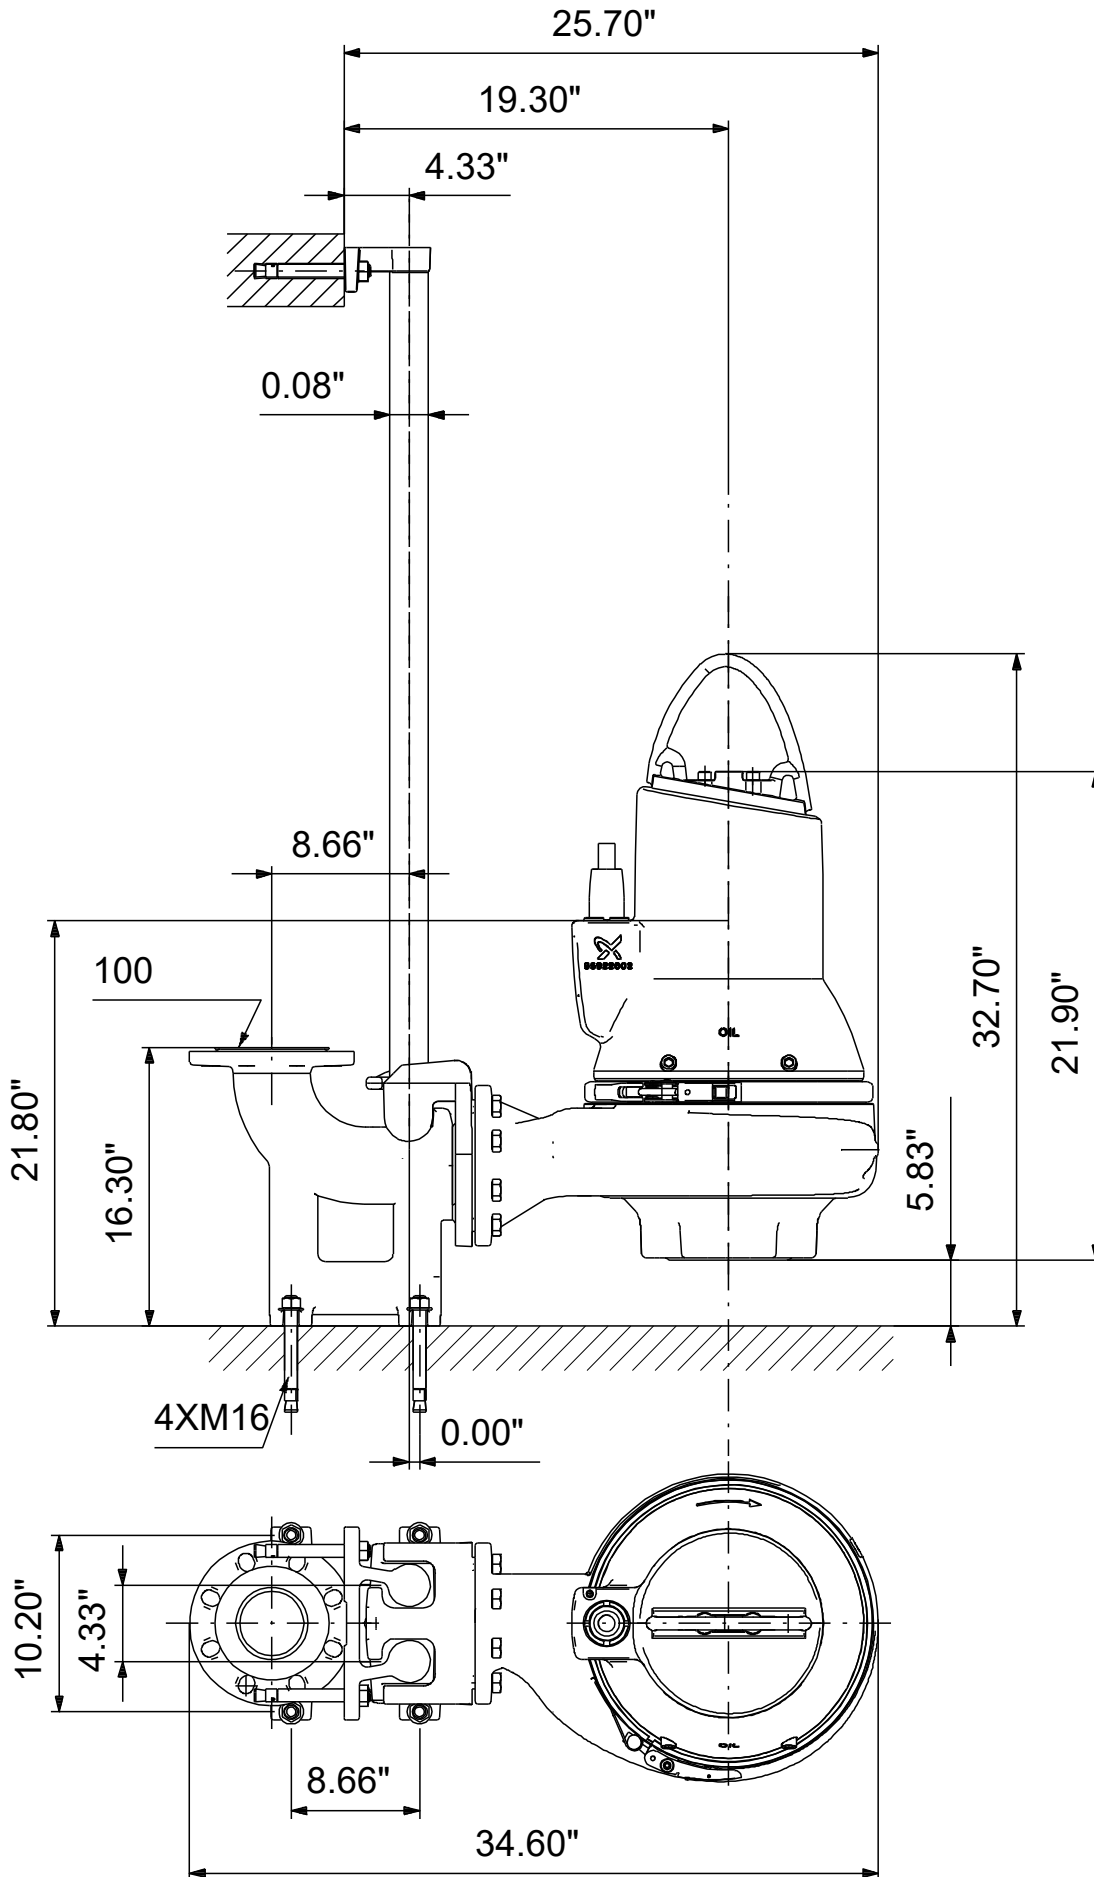

99030122 SL1.30.A30 .20.EX.4.61R.C 60 Hz

Note! All units are in [in] unless others are stated.
Disclaimer: This simplified dimensional drawing does not show all details.

99030122 SL1.30.A30 .20.EX.4.61R.C 60 Hz

Note! All units are in [in] unless others are stated
 Disclaimer: This simplified dimensional drawing does not show all details.

99030122 SL1.30.A30 .20.EX.4.61R.C 60 Hz

Note! All units are in [in] unless others are stated.
Disclaimer: This simplified dimensional drawing does not show all details.