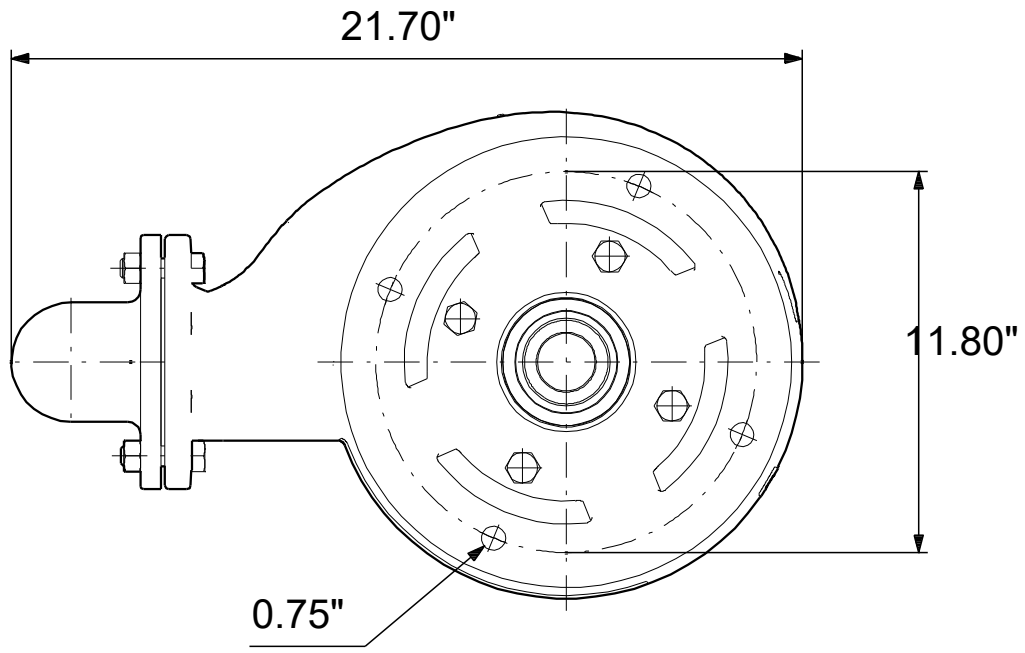

99030122 SL1.30.A30 .20.EX.4.61R.C 60 Hz

Note! All units are in [in] unless others are stated.
Disclaimer: This simplified dimensional drawing does not show all details.

99030122 SL1.30.A30 .20.EX.4.61R.C 60 Hz

Note! All units are in [in] unless others are stated
 Disclaimer: This simplified dimensional drawing does not show all details.

99030122 SL1.30.A30 .20.EX.4.61R.C 60 Hz

Note! All units are in [in] unless others are stated.
Disclaimer: This simplified dimensional drawing does not show all details.