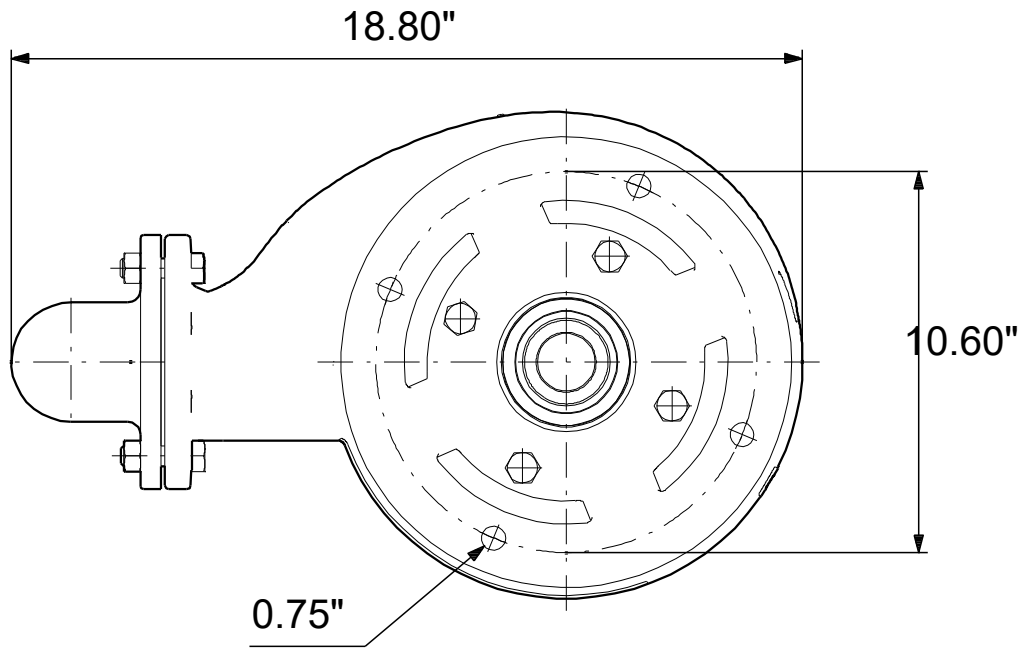

# 99030118 SL1.20.A25 .40.EX.2.61R.C 60 Hz

Note! All units are in [in] unless others are stated.  
Disclaimer: This simplified dimensional drawing does not show all details.

# 99030118 SL1.20.A25 .40.EX.2.61R.C 60 Hz

Note! All units are in [in] unless others are stated  
Disclaimer: This simplified dimensional drawing does not show all details.

99030118 SL1.20.A25 .40.EX.2.61R.C 60 Hz

Note! All units are in [in] unless others are stated.  
Disclaimer: This simplified dimensional drawing does not show all details.