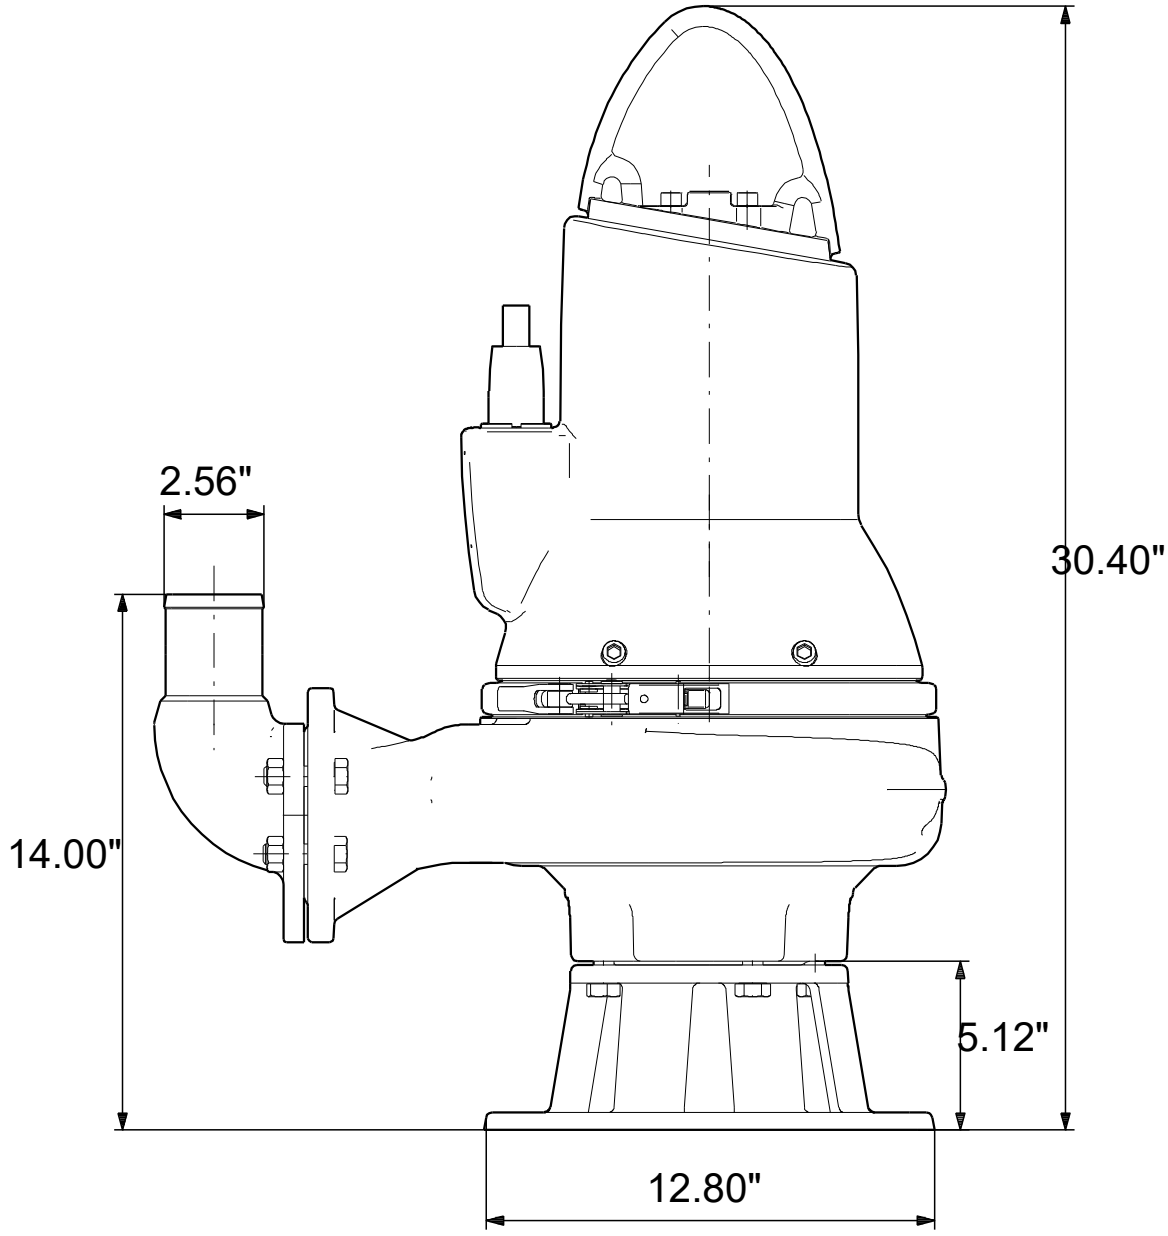

# 99030118 SL1.20.A25 .40.EX.2.61R.C 60 Hz

Note! All units are in [in] unless others are stated.  
Disclaimer: This simplified dimensional drawing does not show all details.

# 99030118 SL1.20.A25 .40.EX.2.61R.C 60 Hz

Note! All units are in [in] unless others are stated  
Disclaimer: This simplified dimensional drawing does not show all details.

99030118 SL1.20.A25 .40.EX.2.61R.C 60 Hz

Note! All units are in [in] unless others are stated.  
Disclaimer: This simplified dimensional drawing does not show all details.