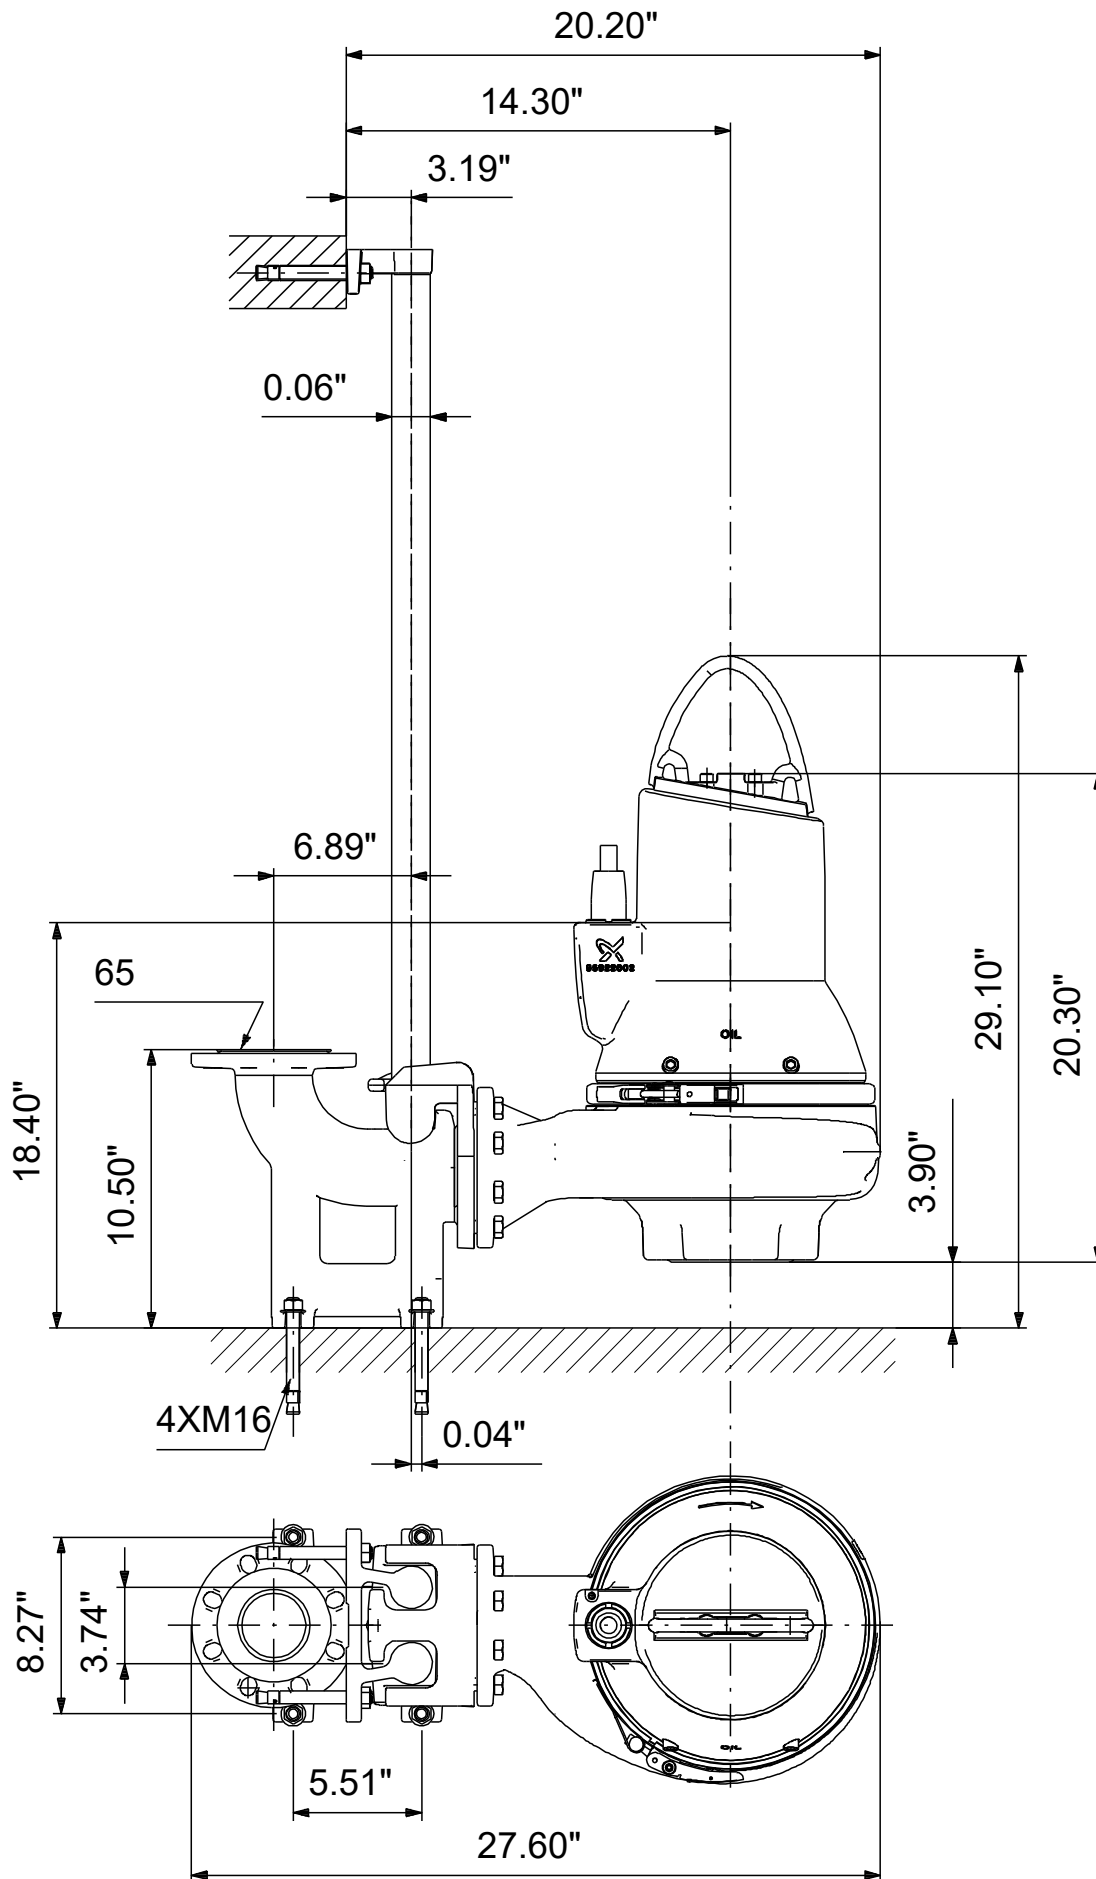

# 99030118 SL1.20.A25 .40.EX.2.61R.C 60 Hz

Note! All units are in [in] unless others are stated.  
Disclaimer: This simplified dimensional drawing does not show all details.

# 99030118 SL1.20.A25 .40.EX.2.61R.C 60 Hz

Note! All units are in [in] unless others are stated  
Disclaimer: This simplified dimensional drawing does not show all details.

99030118 SL1.20.A25 .40.EX.2.61R.C 60 Hz

Note! All units are in [in] unless others are stated.  
Disclaimer: This simplified dimensional drawing does not show all details.