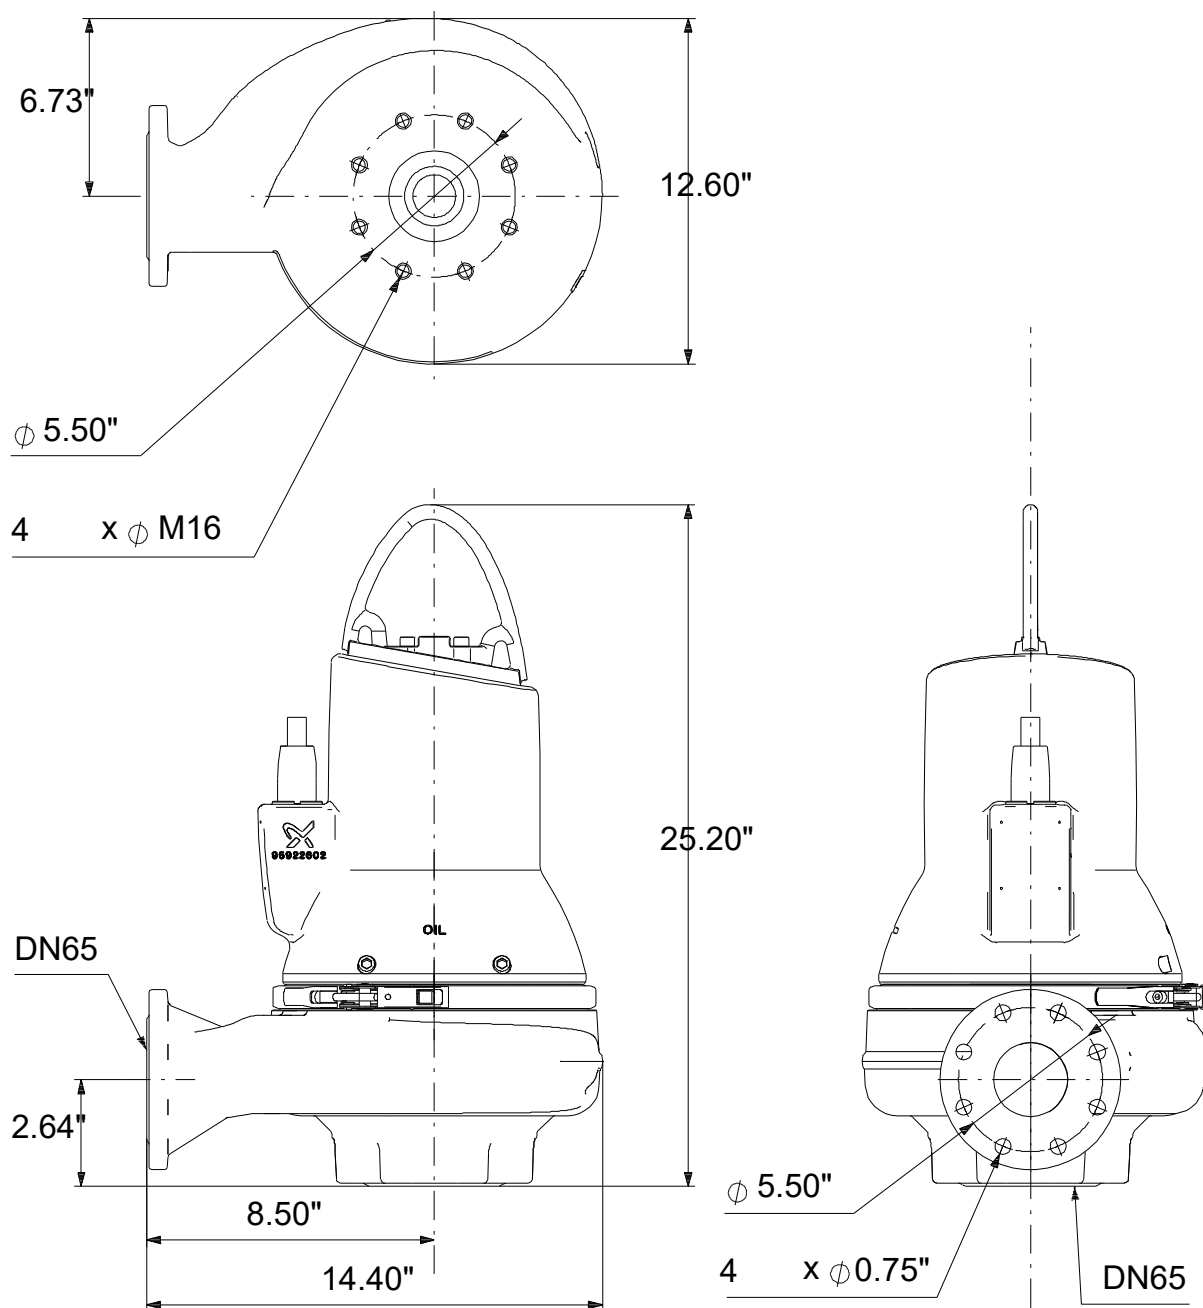

# 99030118 SL1.20.A25 .40.EX.2.61R.C 60 Hz

Note! All units are in [in] unless others are stated.  
Disclaimer: This simplified dimensional drawing does not show all details.

# 99030118 SL1.20.A25 .40.EX.2.61R.C 60 Hz

Note! All units are in [in] unless others are stated  
Disclaimer: This simplified dimensional drawing does not show all details.

99030118 SL1.20.A25 .40.EX.2.61R.C 60 Hz

Note! All units are in [in] unless others are stated.  
Disclaimer: This simplified dimensional drawing does not show all details.