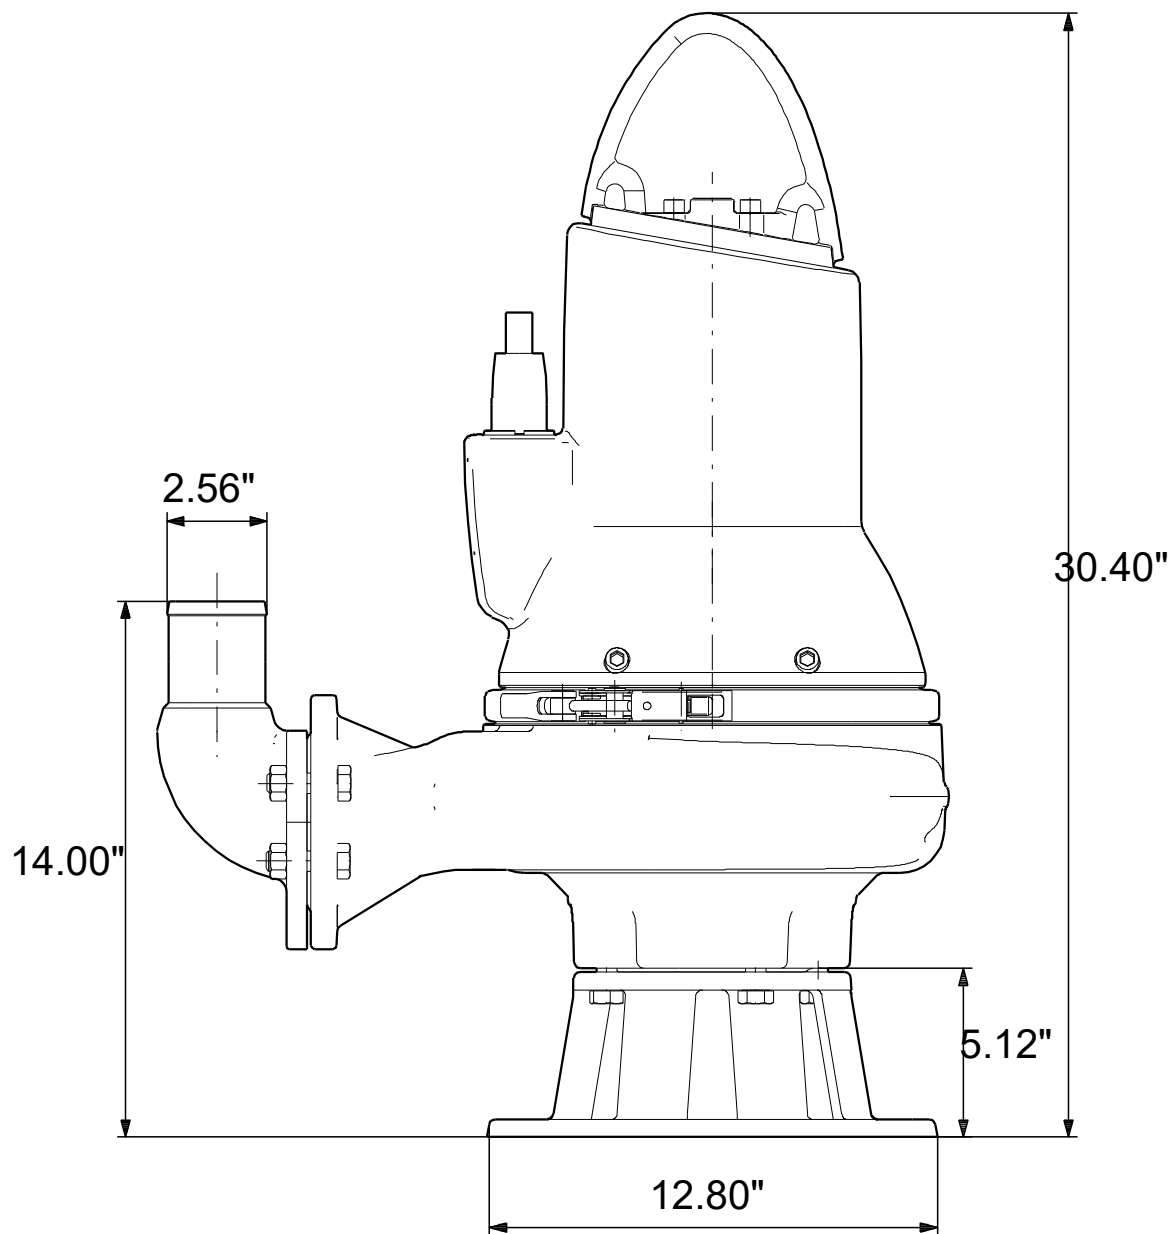

99030117 SL1.20.A25 .30.EX.2.61R.C 60 Hz

Note! All units are in [in] unless others are stated.
Disclaimer: This simplified dimensional drawing does not show all details.

99030117 SL1.20.A25 .30.EX.2.61R.C 60 Hz

Note! All units are in [in] unless others are stated
Disclaimer: This simplified dimensional drawing does not show all details.

99030117 SL1.20.A25 .30.EX.2.61R.C 60 Hz

Note! All units are in [in] unless others are stated.
Disclaimer: This simplified dimensional drawing does not show all details.