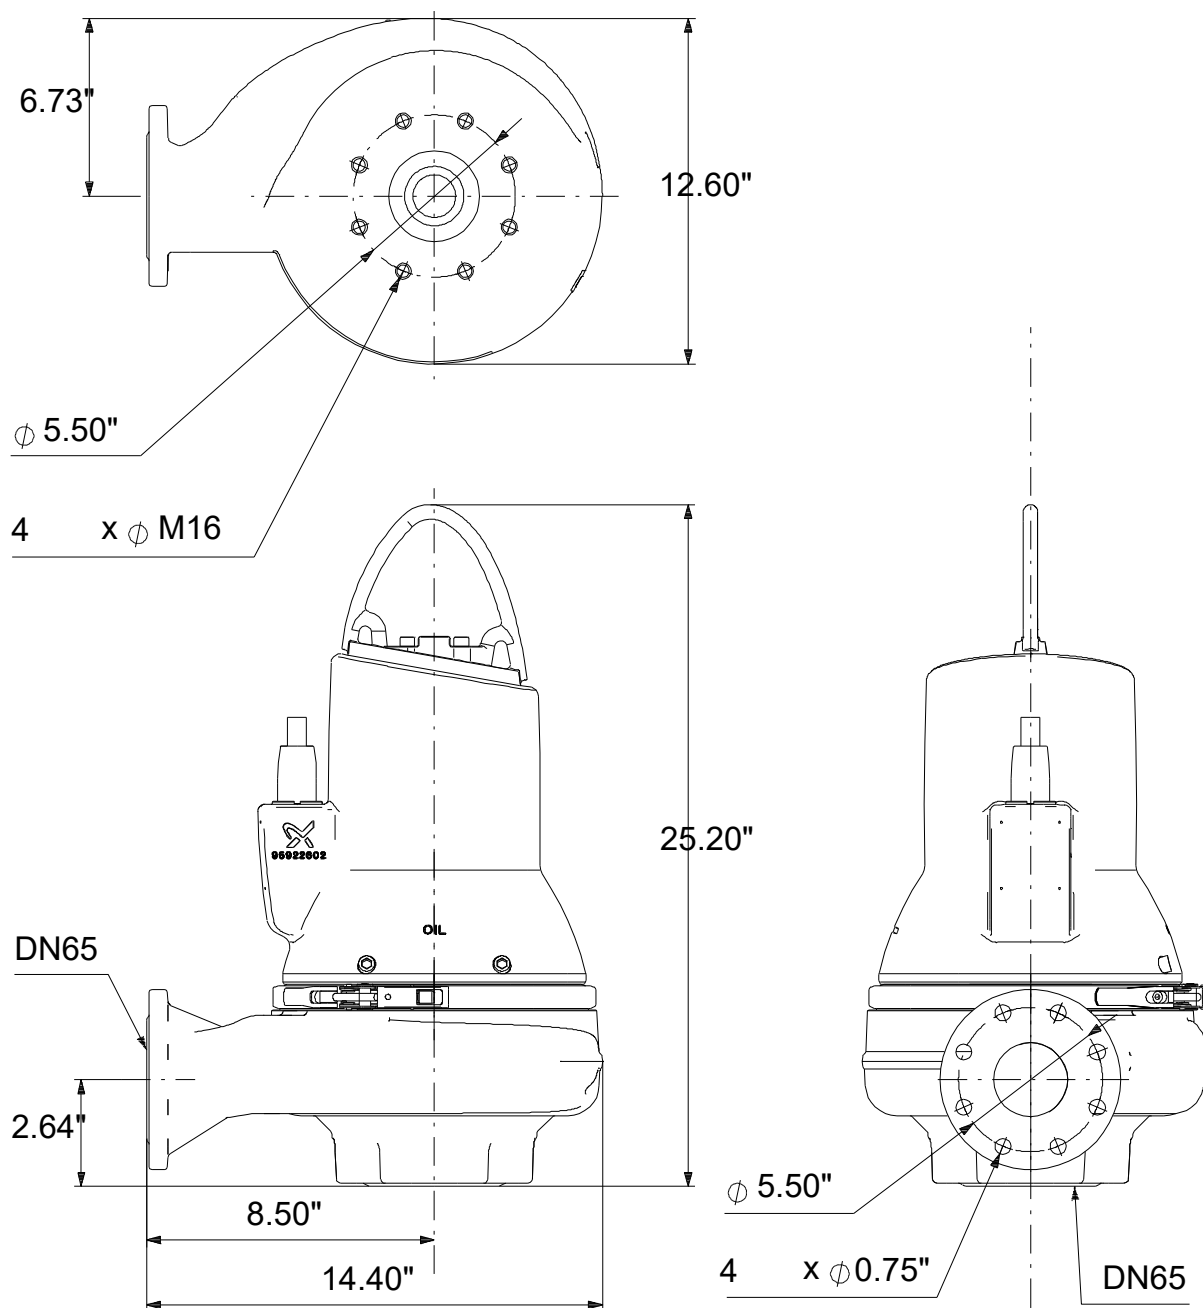

99030117 SL1.20.A25 .30.EX.2.61R.C 60 Hz

Note! All units are in [in] unless others are stated.
Disclaimer: This simplified dimensional drawing does not show all details.

99030117 SL1.20.A25 .30.EX.2.61R.C 60 Hz

Note! All units are in [in] unless others are stated
Disclaimer: This simplified dimensional drawing does not show all details.

99030117 SL1.20.A25 .30.EX.2.61R.C 60 Hz

Note! All units are in [in] unless others are stated.
Disclaimer: This simplified dimensional drawing does not show all details.