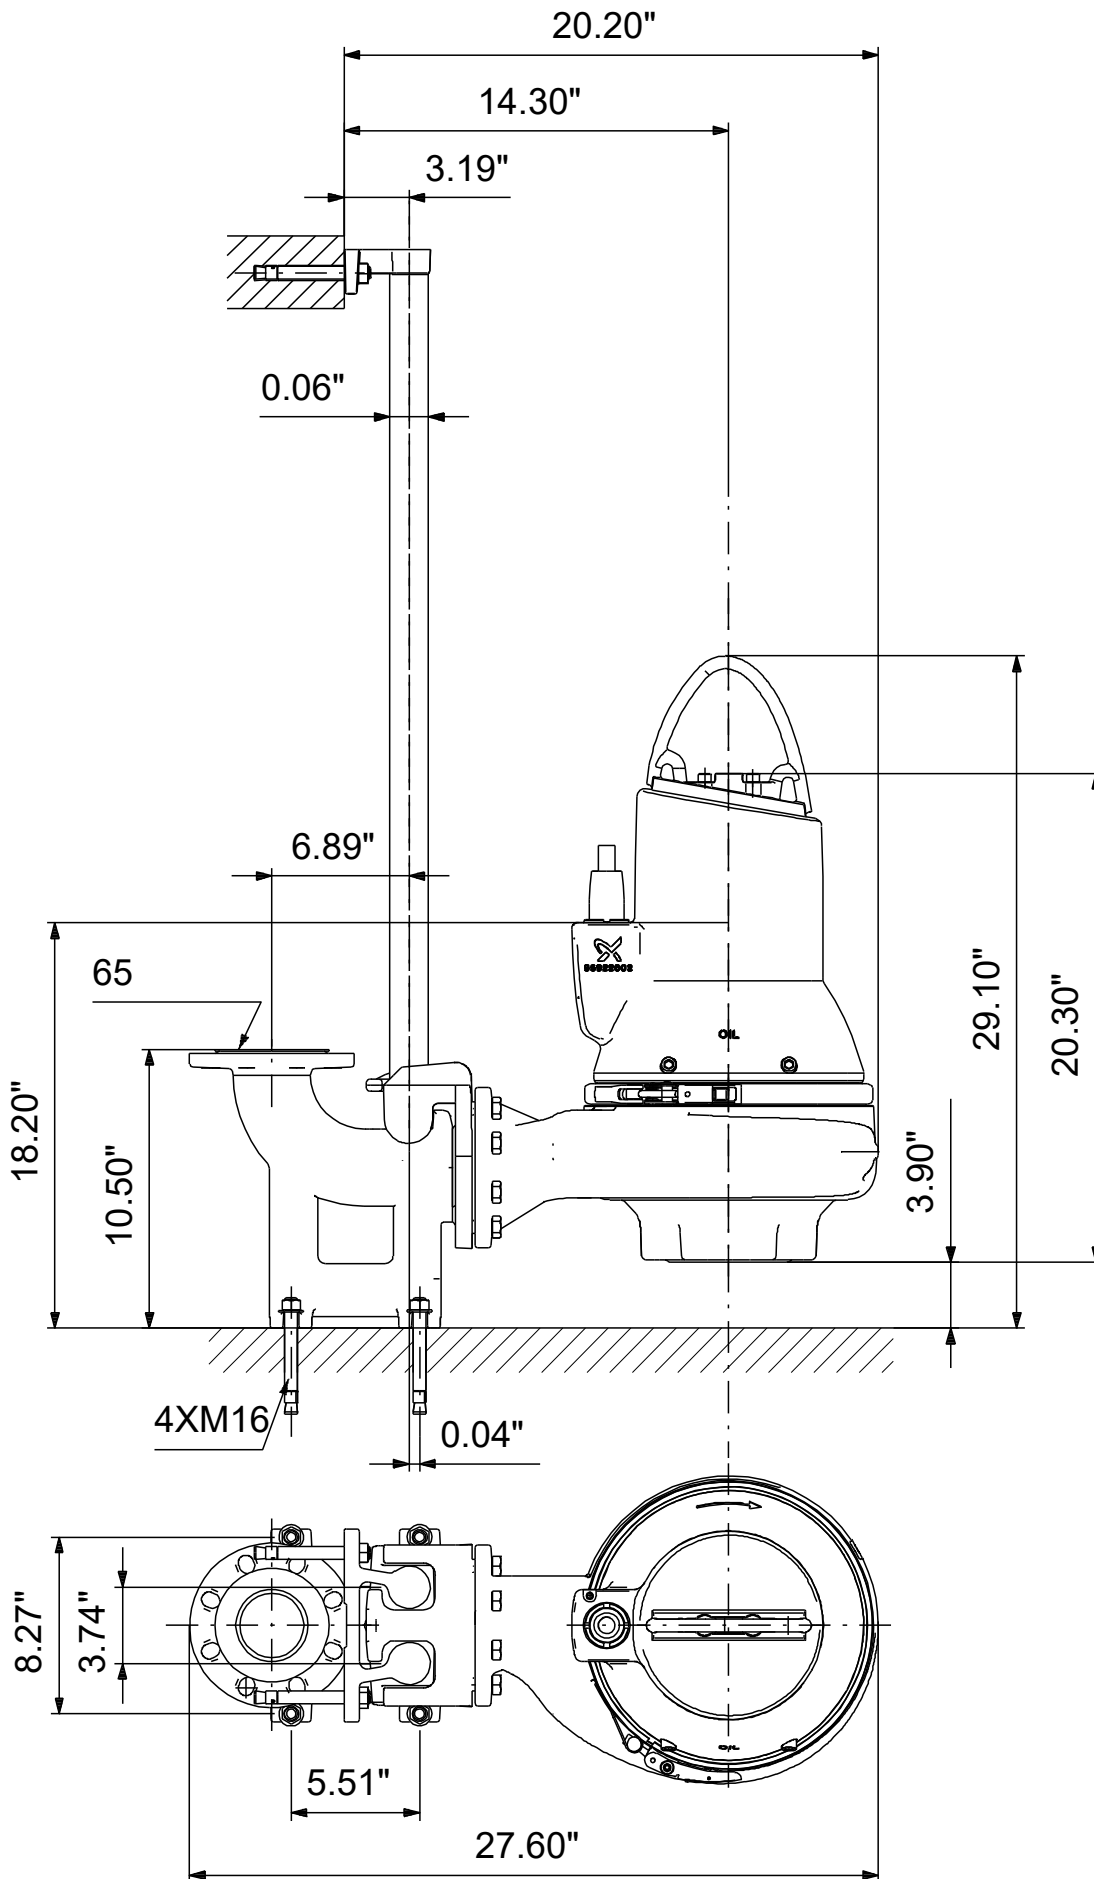

99030117 SL1.20.A25 .30.EX.2.61R.C 60 Hz

Note! All units are in [in] unless others are stated.
Disclaimer: This simplified dimensional drawing does not show all details.

99030117 SL1.20.A25 .30.EX.2.61R.C 60 Hz

Note! All units are in [in] unless others are stated
Disclaimer: This simplified dimensional drawing does not show all details.

99030117 SL1.20.A25 .30.EX.2.61R.C 60 Hz

Note! All units are in [in] unless others are stated.
Disclaimer: This simplified dimensional drawing does not show all details.