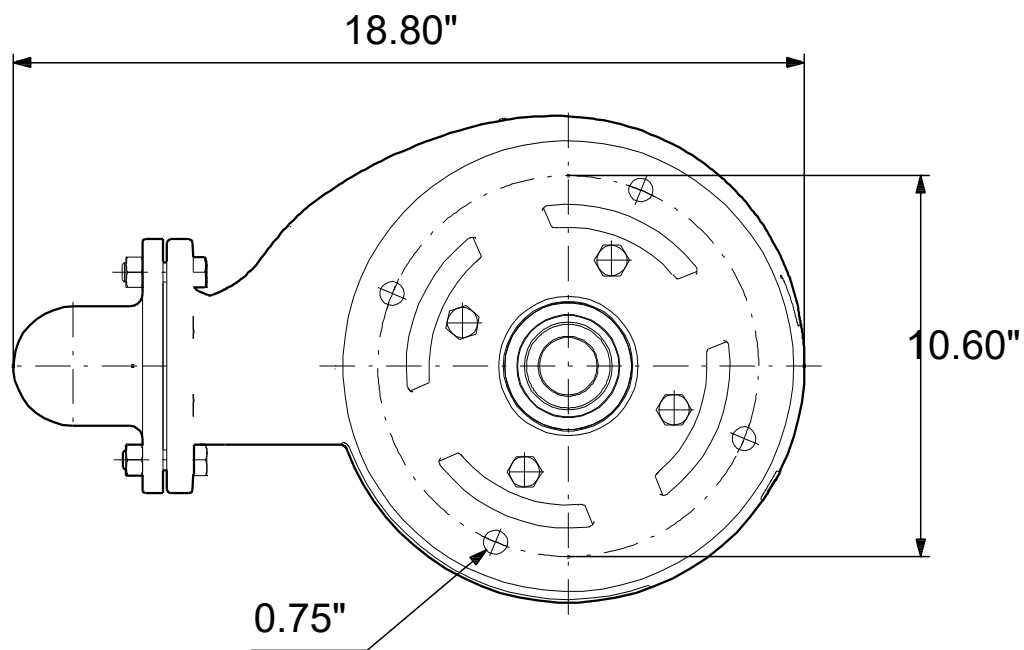

99030117 SL1.20.A25 .30.EX.2.61R.C 60 Hz

Note! All units are in [in] unless others are stated.
Disclaimer: This simplified dimensional drawing does not show all details.

99030117 SL1.20.A25 .30.EX.2.61R.C 60 Hz

Note! All units are in [in] unless others are stated
Disclaimer: This simplified dimensional drawing does not show all details.

99030117 SL1.20.A25 .30.EX.2.61R.C 60 Hz

Note! All units are in [in] unless others are stated.
Disclaimer: This simplified dimensional drawing does not show all details.