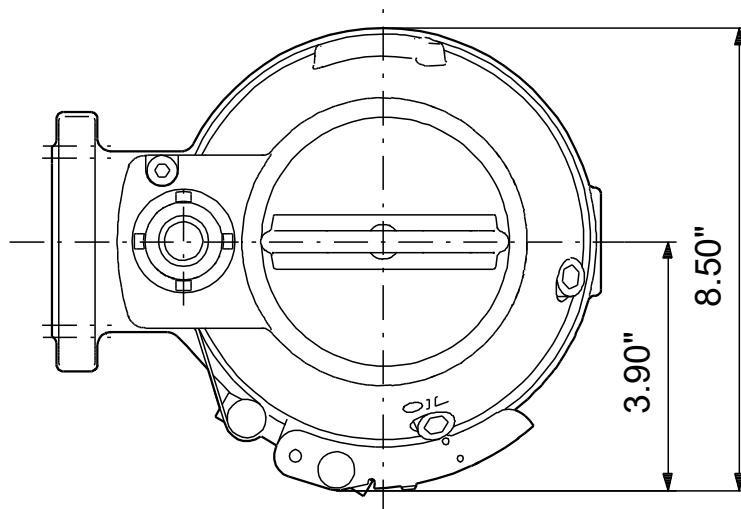

98682397 SEG.A15.20.R1.EX.2.60M 60 Hz

Note! All units are in [in] unless others are stated.
Disclaimer: This simplified dimensional drawing does not show all details.

98682397 SEG.A15.20.R1.EX.2.60M 60 Hz

Note! All units are in [in] unless others are stated.
Disclaimer: This simplified dimensional drawing does not show all details.

98682397 SEG.A15.20.R1.EX.2.60M 60 Hz

Note! All units are in [in] unless others are stated.
Disclaimer: This simplified dimensional drawing does not show all details.