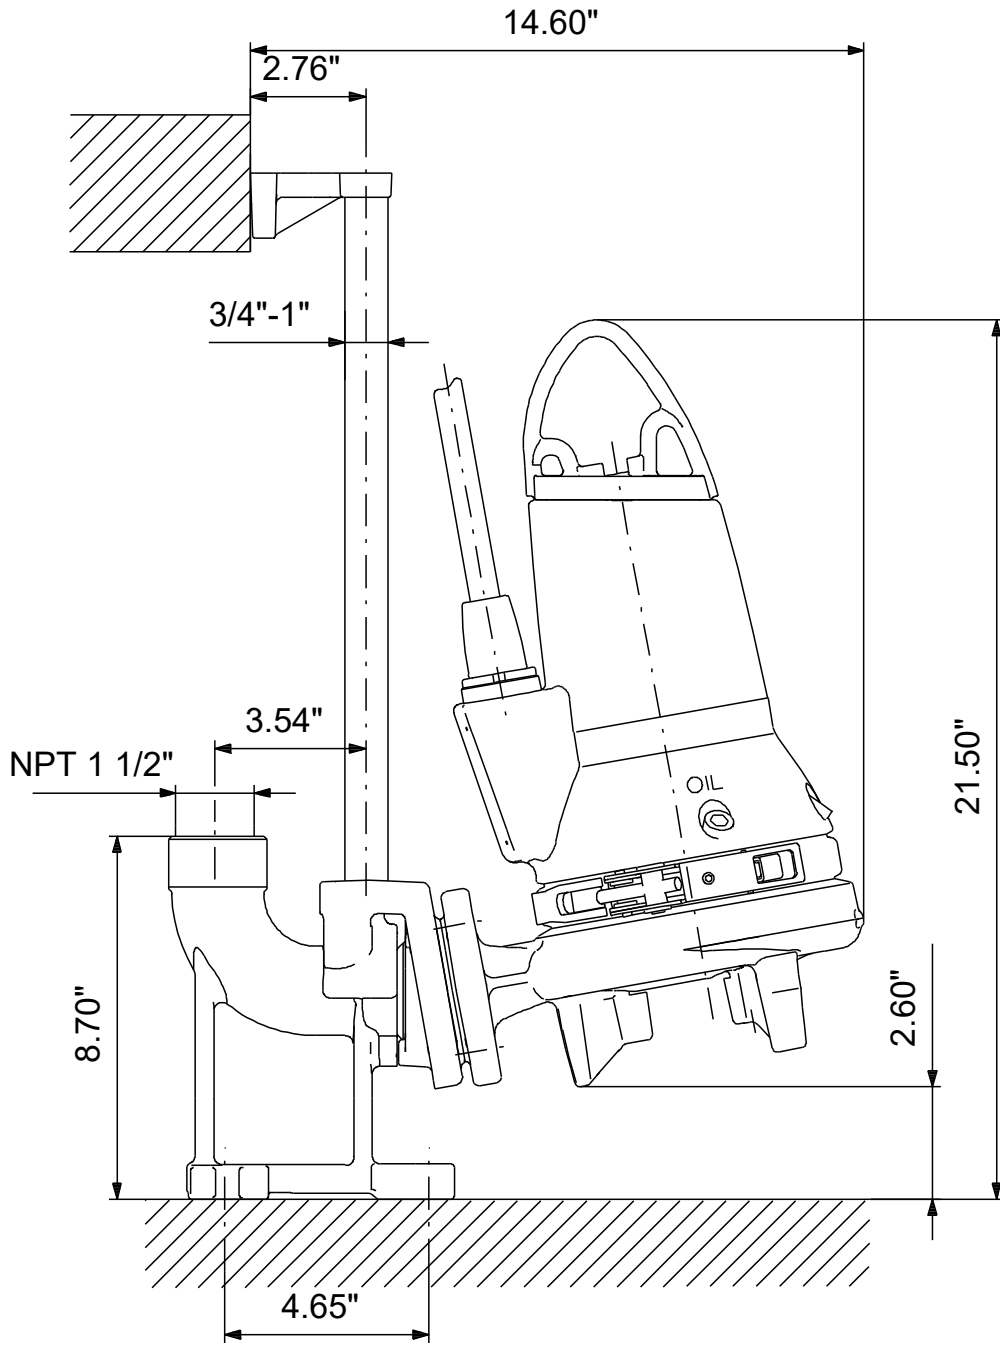

98682397 SEG.A15.20.R1.EX.2.60M 60 Hz

Note! All units are in [in] unless others are stated.
Disclaimer: This simplified dimensional drawing does not show all details.

98682397 SEG.A15.20.R1.EX.2.60M 60 Hz

Note! All units are in [in] unless others are stated.
Disclaimer: This simplified dimensional drawing does not show all details.

98682397 SEG.A15.20.R1.EX.2.60M 60 Hz

Note! All units are in [in] unless others are stated.
Disclaimer: This simplified dimensional drawing does not show all details.