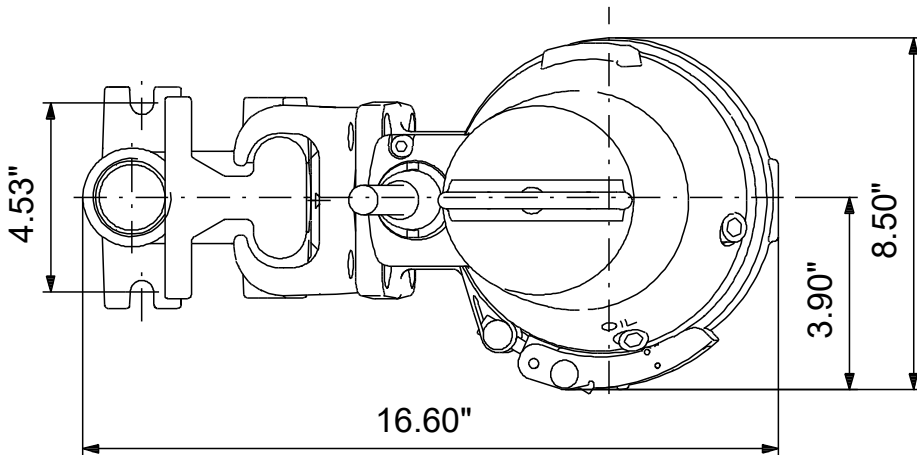

98682397 SEG.A15.20.R1.EX.2.60M 60 Hz

Note! All units are in [in] unless others are stated.
Disclaimer: This simplified dimensional drawing does not show all details.

98682397 SEG.A15.20.R1.EX.2.60M 60 Hz

Note! All units are in [in] unless others are stated.
Disclaimer: This simplified dimensional drawing does not show all details.

98682397 SEG.A15.20.R1.EX.2.60M 60 Hz

Note! All units are in [in] unless others are stated.
Disclaimer: This simplified dimensional drawing does not show all details.