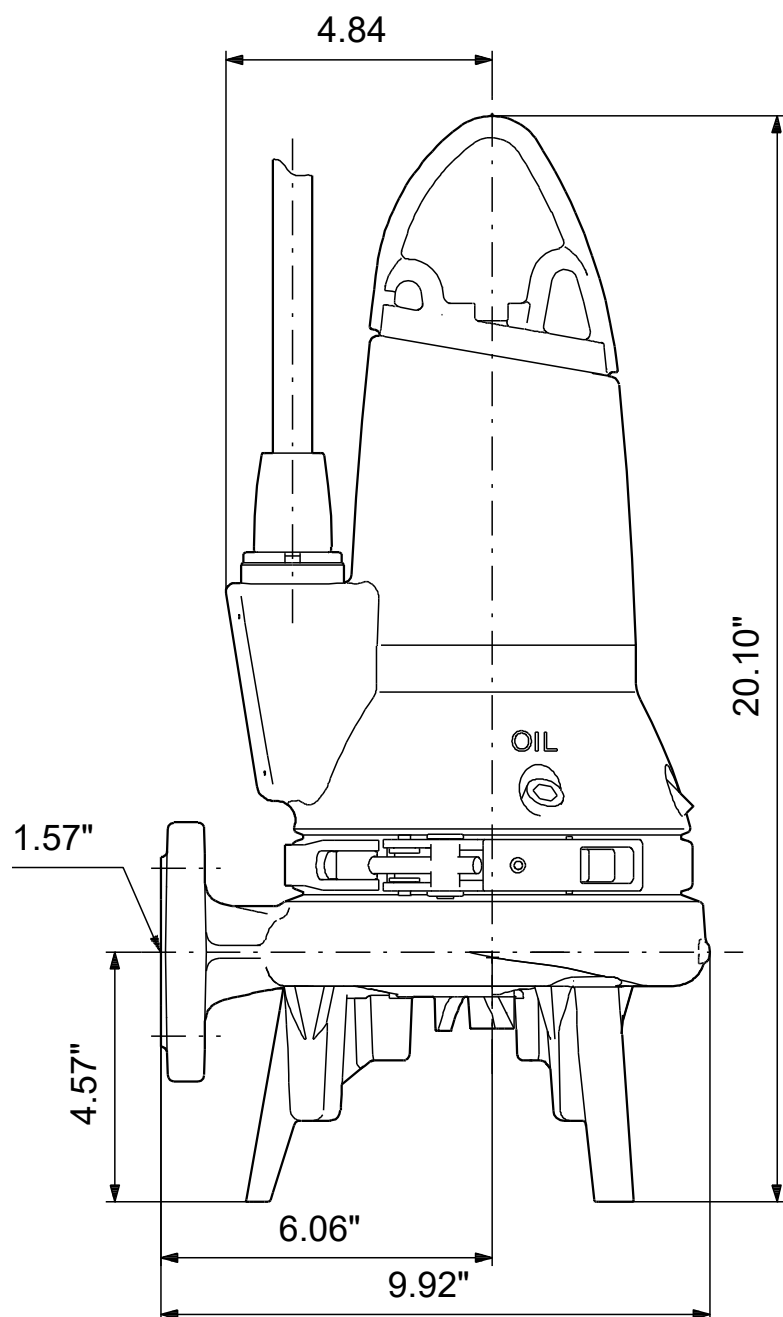

98682397 SEG.A15.20.R1.EX.2.60M 60 Hz

Note! All units are in [in] unless others are stated.
Disclaimer: This simplified dimensional drawing does not show all details.

98682397 SEG.A15.20.R1.EX.2.60M 60 Hz

Note! All units are in [in] unless others are stated.
Disclaimer: This simplified dimensional drawing does not show all details.

98682397 SEG.A15.20.R1.EX.2.60M 60 Hz

Note! All units are in [in] unless others are stated.
Disclaimer: This simplified dimensional drawing does not show all details.