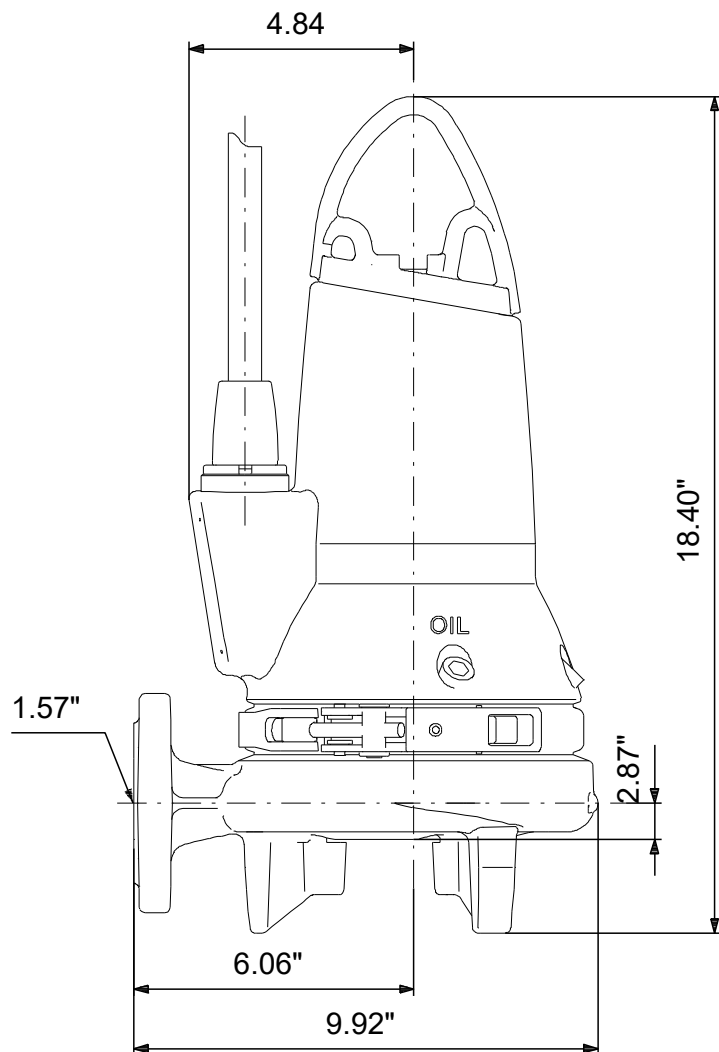

98682397 SEG.A15.20.R1.EX.2.60M 60 Hz

Note! All units are in [in] unless others are stated.
Disclaimer: This simplified dimensional drawing does not show all details.

98682397 SEG.A15.20.R1.EX.2.60M 60 Hz

Note! All units are in [in] unless others are stated.
Disclaimer: This simplified dimensional drawing does not show all details.

98682397 SEG.A15.20.R1.EX.2.60M 60 Hz

Note! All units are in [in] unless others are stated.
Disclaimer: This simplified dimensional drawing does not show all details.