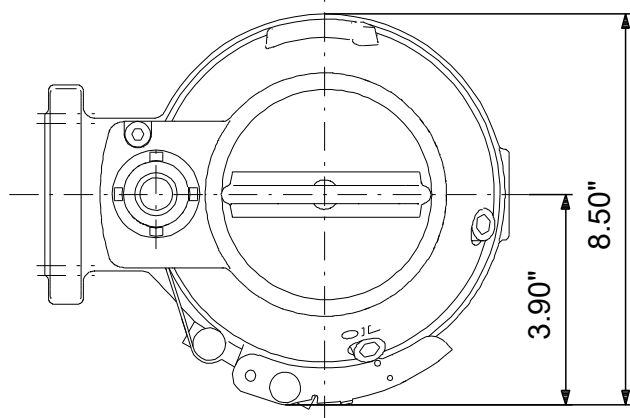

98682397 SEG.A15.20.R1.EX.2.60M 60 Hz

Note! All units are in [in] unless others are stated.
Disclaimer: This simplified dimensional drawing does not show all details.

98682397 SEG.A15.20.R1.EX.2.60M 60 Hz

Note! All units are in [in] unless others are stated.
Disclaimer: This simplified dimensional drawing does not show all details.

98682397 SEG.A15.20.R1.EX.2.60M 60 Hz

Note! All units are in [in] unless others are stated.
Disclaimer: This simplified dimensional drawing does not show all details.