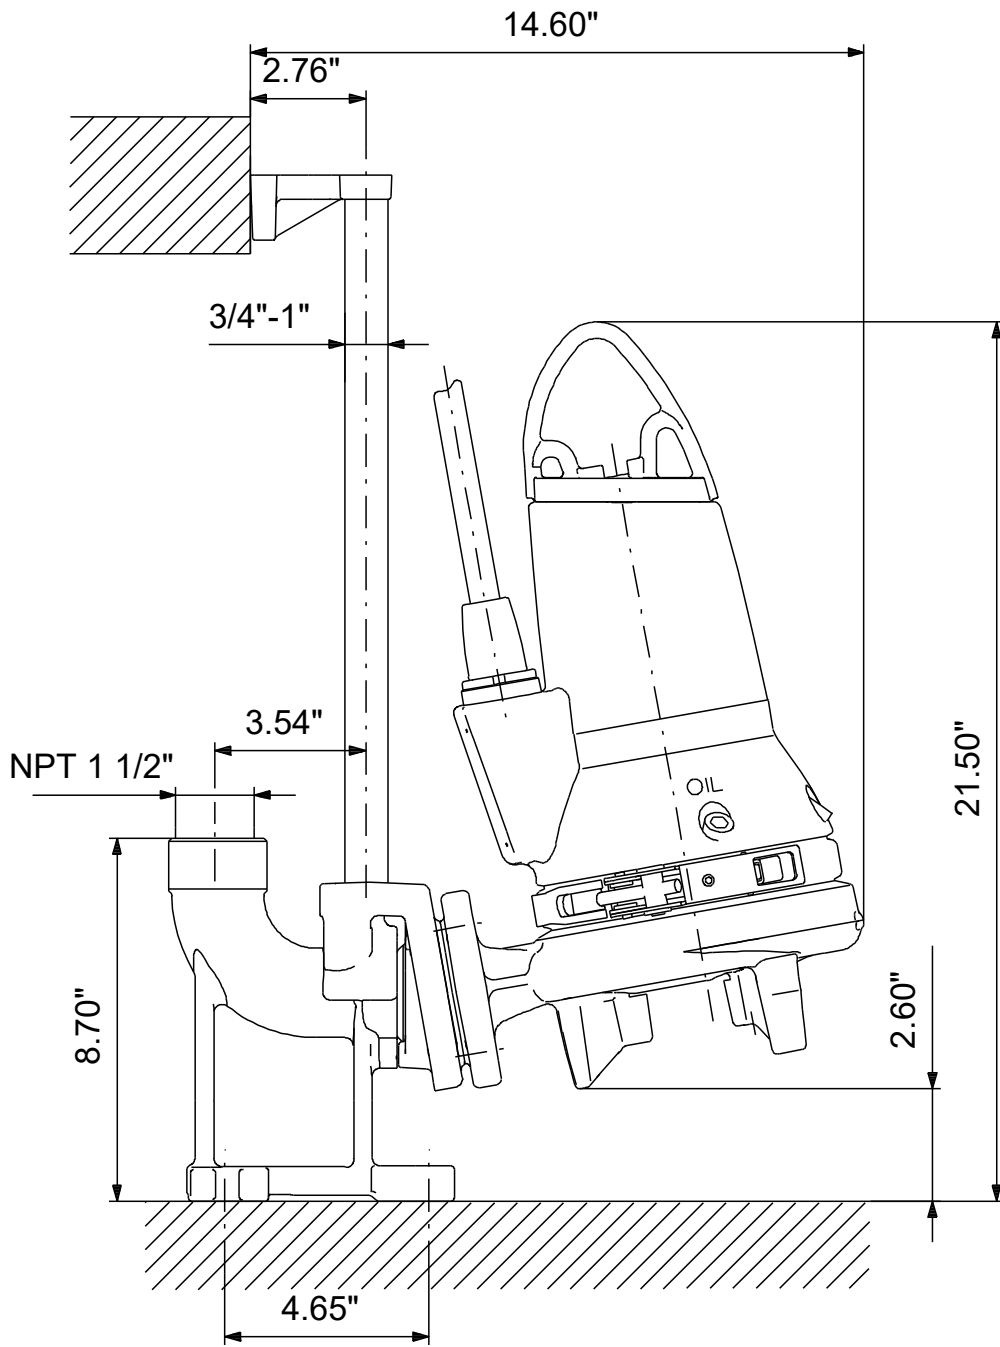

98682396 SEG.A15.20.R1.EX.2.60H 60 Hz

Note! All units are in [in] unless others are stated.
Disclaimer: This simplified dimensional drawing does not show all details.

98682396 SEG.A15.20.R1.EX.2.60H 60 Hz

Note! All units are in [in] unless others are stated.
Disclaimer: This simplified dimensional drawing does not show all details.

98682396 SEG.A15.20.R1.EX.2.60H 60 Hz

Note! All units are in [in] unless others are stated.
Disclaimer: This simplified dimensional drawing does not show all details.