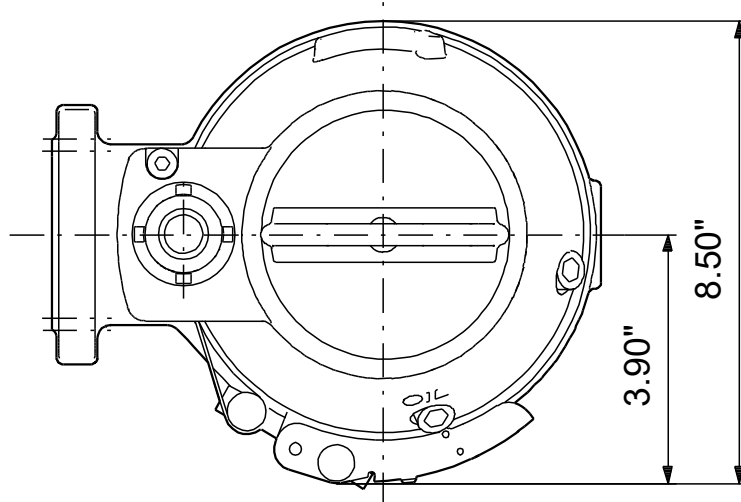

98682396 SEG.A15.20.R1.EX.2.60H 60 Hz

Note! All units are in [in] unless others are stated.
Disclaimer: This simplified dimensional drawing does not show all details.

98682396 SEG.A15.20.R1.EX.2.60H 60 Hz

Note! All units are in [in] unless others are stated.
Disclaimer: This simplified dimensional drawing does not show all details.

98682396 SEG.A15.20.R1.EX.2.60H 60 Hz

Note! All units are in [in] unless others are stated.
Disclaimer: This simplified dimensional drawing does not show all details.