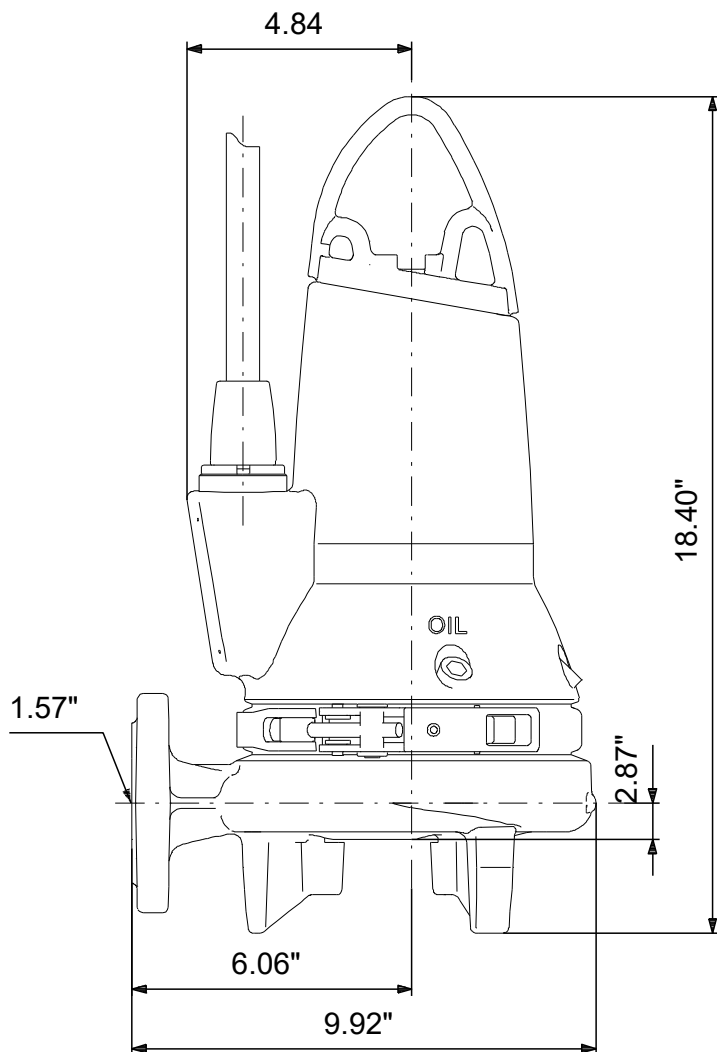

98682396 SEG.A15.20.R1.EX.2.60H 60 Hz

Note! All units are in [in] unless others are stated.
Disclaimer: This simplified dimensional drawing does not show all details.

98682396 SEG.A15.20.R1.EX.2.60H 60 Hz

Note! All units are in [in] unless others are stated.
Disclaimer: This simplified dimensional drawing does not show all details.

98682396 SEG.A15.20.R1.EX.2.60H 60 Hz

Note! All units are in [in] unless others are stated.
Disclaimer: This simplified dimensional drawing does not show all details.