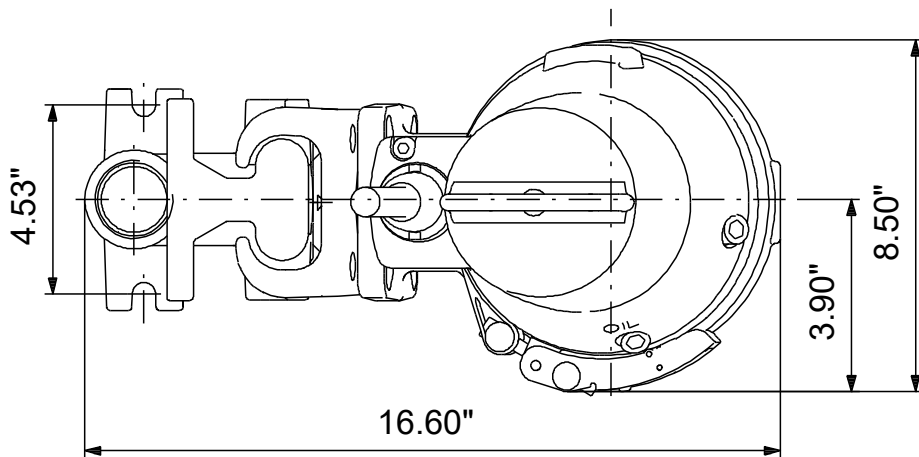

98682396 SEG.A15.20.R1.EX.2.60H 60 Hz

Note! All units are in [in] unless others are stated.
Disclaimer: This simplified dimensional drawing does not show all details.

98682396 SEG.A15.20.R1.EX.2.60H 60 Hz

Note! All units are in [in] unless others are stated.
Disclaimer: This simplified dimensional drawing does not show all details.

98682396 SEG.A15.20.R1.EX.2.60H 60 Hz

Note! All units are in [in] unless others are stated.
Disclaimer: This simplified dimensional drawing does not show all details.