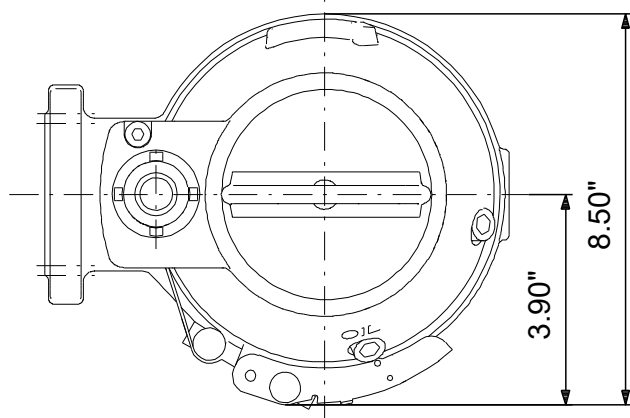

98682396 SEG.A15.20.R1.EX.2.60H 60 Hz

Note! All units are in [in] unless others are stated.
Disclaimer: This simplified dimensional drawing does not show all details.

98682396 SEG.A15.20.R1.EX.2.60H 60 Hz

Note! All units are in [in] unless others are stated.
Disclaimer: This simplified dimensional drawing does not show all details.

98682396 SEG.A15.20.R1.EX.2.60H 60 Hz

Note! All units are in [in] unless others are stated.
Disclaimer: This simplified dimensional drawing does not show all details.