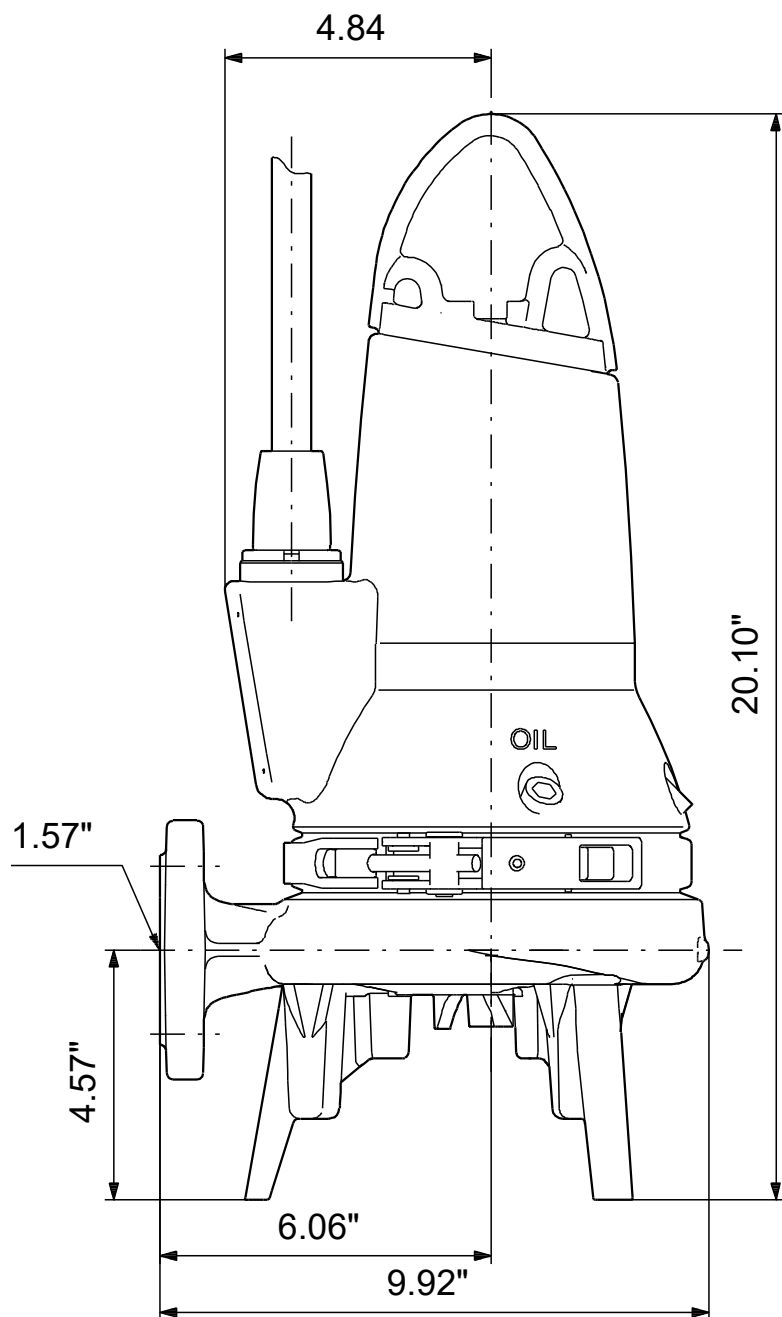

98682396 SEG.A15.20.R1.EX.2.60H 60 Hz

Note! All units are in [in] unless others are stated.
Disclaimer: This simplified dimensional drawing does not show all details.

98682396 SEG.A15.20.R1.EX.2.60H 60 Hz

Note! All units are in [in] unless others are stated.
Disclaimer: This simplified dimensional drawing does not show all details.

98682396 SEG.A15.20.R1.EX.2.60H 60 Hz

Note! All units are in [in] unless others are stated.
Disclaimer: This simplified dimensional drawing does not show all details.