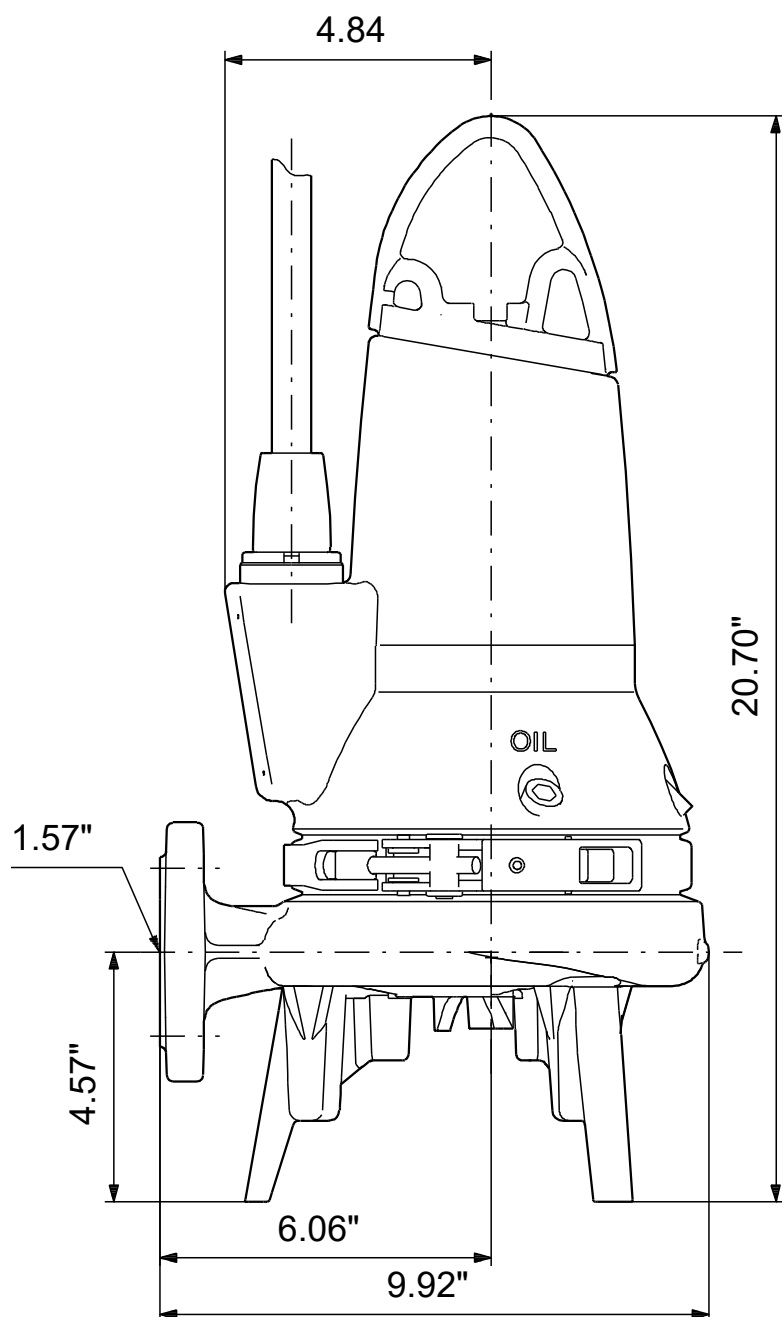

98682395 SEG.A15.20.R1.EX.2.1.603 60 Hz

Note! All units are in [in] unless others are stated.
Disclaimer: This simplified dimensional drawing does not show all details.

98682395 SEG.A15.20.R1.EX.2.1.603 60 Hz

Note! All units are in [in] unless others are stated.
Disclaimer: This simplified dimensional drawing does not show all details.

98682395 SEG.A15.20.R1.EX.2.1.603 60 Hz

Note! All units are in [in] unless others are stated.
Disclaimer: This simplified dimensional drawing does not show all details.