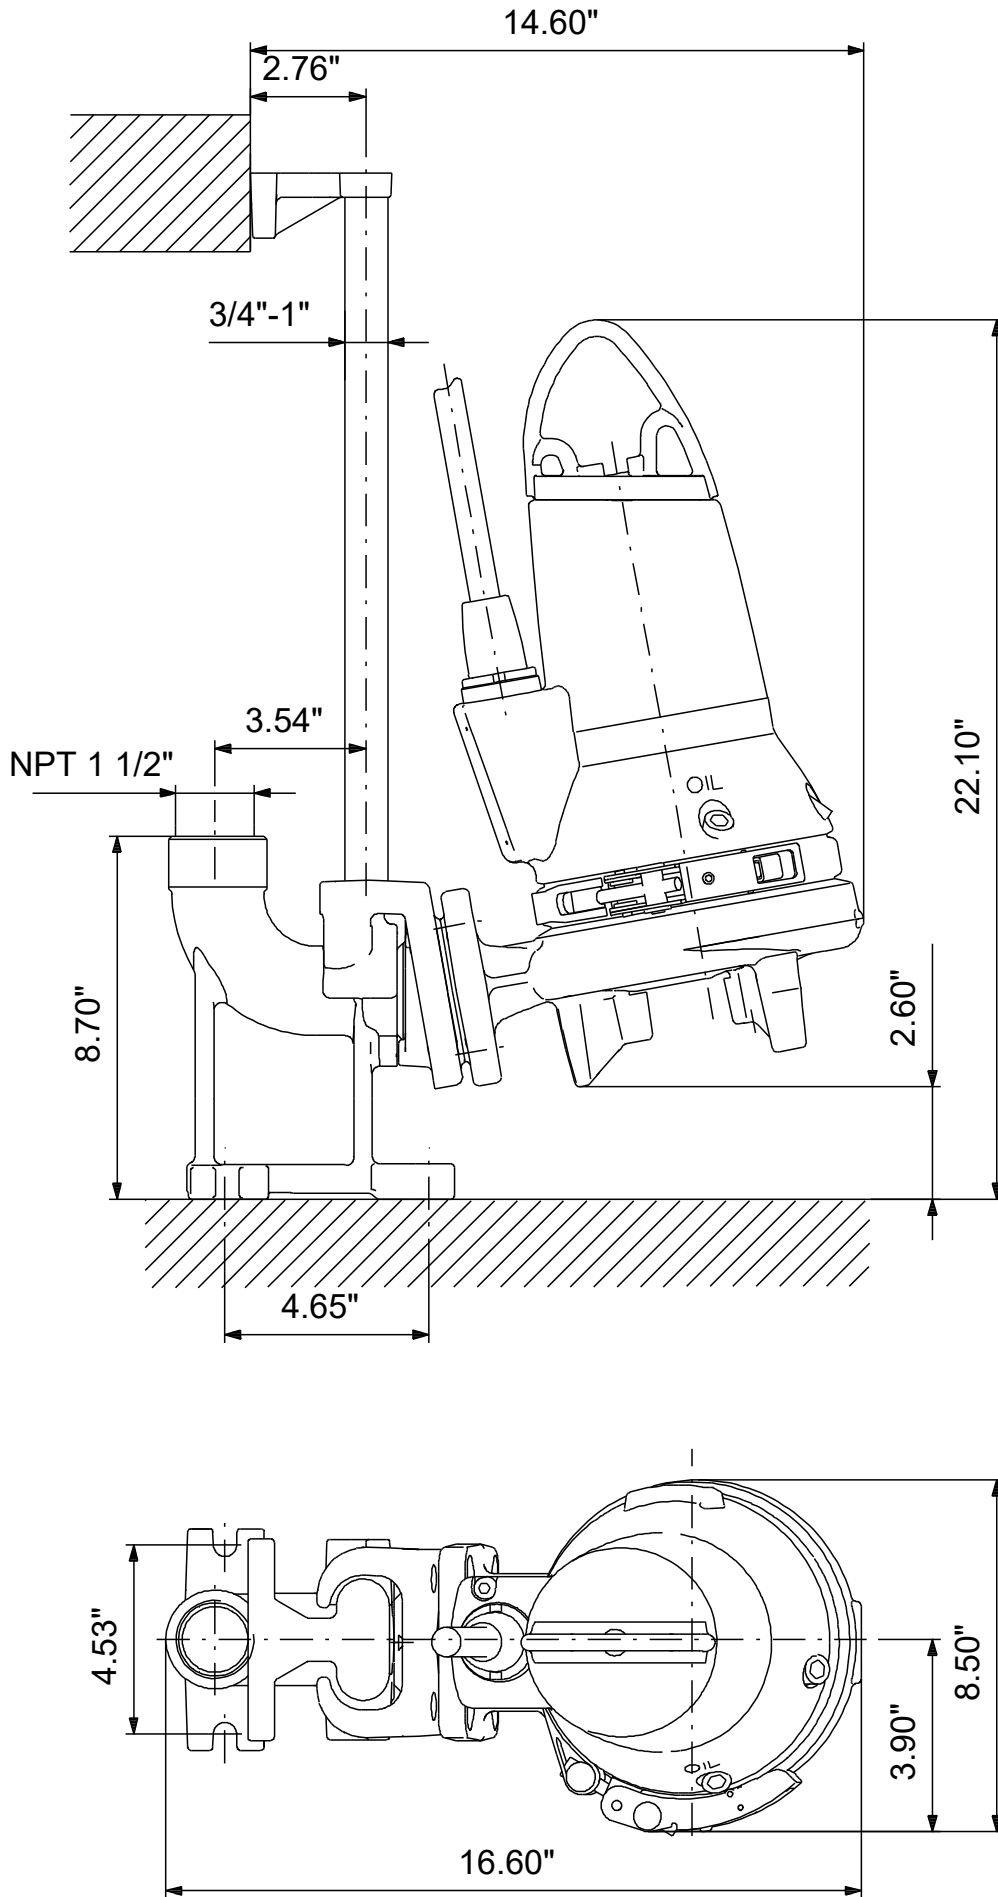

98682395 SEG.A15.20.R1.EX.2.1.603 60 Hz

Note! All units are in [in] unless others are stated.
Disclaimer: This simplified dimensional drawing does not show all details.

98682395 SEG.A15.20.R1.EX.2.1.603 60 Hz

Note! All units are in [in] unless others are stated.
Disclaimer: This simplified dimensional drawing does not show all details.

98682395 SEG.A15.20.R1.EX.2.1.603 60 Hz

Note! All units are in [in] unless others are stated.
Disclaimer: This simplified dimensional drawing does not show all details.