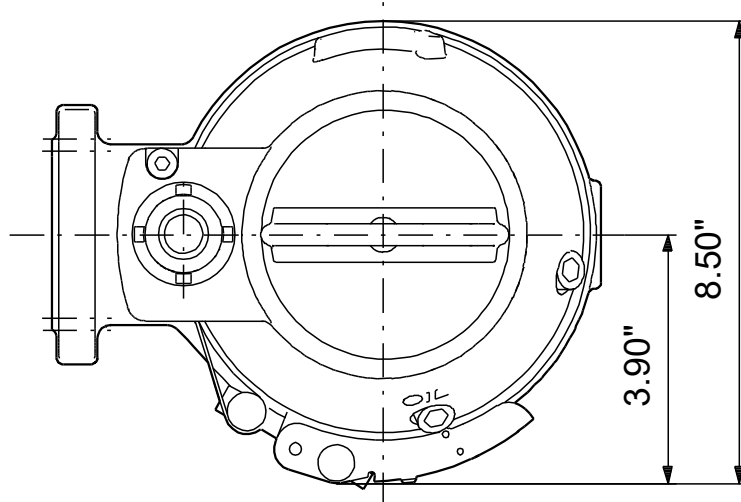

98682395 SEG.A15.20.R1.EX.2.1.603 60 Hz

Note! All units are in [in] unless others are stated.
Disclaimer: This simplified dimensional drawing does not show all details.

98682395 SEG.A15.20.R1.EX.2.1.603 60 Hz

Note! All units are in [in] unless others are stated.
Disclaimer: This simplified dimensional drawing does not show all details.

98682395 SEG.A15.20.R1.EX.2.1.603 60 Hz

Note! All units are in [in] unless others are stated.
Disclaimer: This simplified dimensional drawing does not show all details.