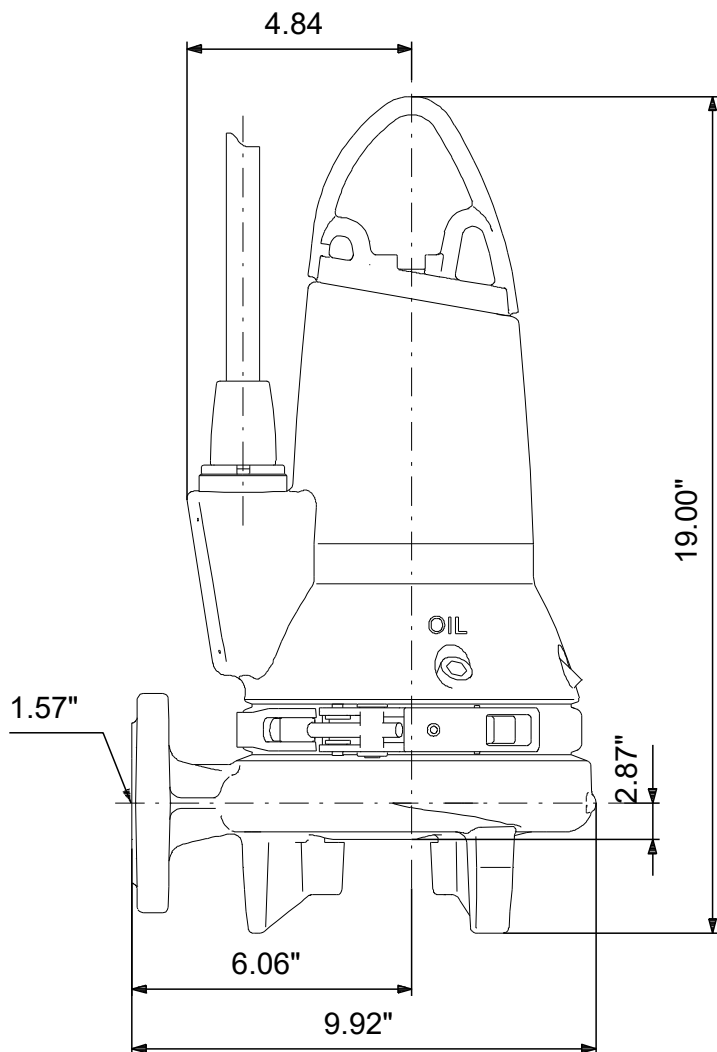

98682395 SEG.A15.20.R1.EX.2.1.603 60 Hz

Note! All units are in [in] unless others are stated.
Disclaimer: This simplified dimensional drawing does not show all details.

98682395 SEG.A15.20.R1.EX.2.1.603 60 Hz

Note! All units are in [in] unless others are stated.
Disclaimer: This simplified dimensional drawing does not show all details.

98682395 SEG.A15.20.R1.EX.2.1.603 60 Hz

Note! All units are in [in] unless others are stated.
Disclaimer: This simplified dimensional drawing does not show all details.