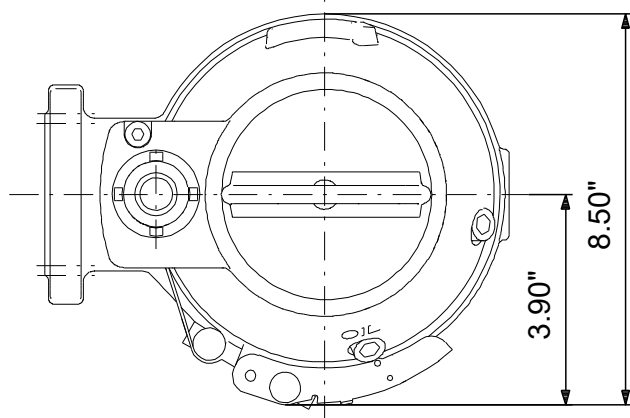

98682395 SEG.A15.20.R1.EX.2.1.603 60 Hz

Note! All units are in [in] unless others are stated.
Disclaimer: This simplified dimensional drawing does not show all details.

98682395 SEG.A15.20.R1.EX.2.1.603 60 Hz

Note! All units are in [in] unless others are stated.
Disclaimer: This simplified dimensional drawing does not show all details.

98682395 SEG.A15.20.R1.EX.2.1.603 60 Hz

Note! All units are in [in] unless others are stated.
Disclaimer: This simplified dimensional drawing does not show all details.