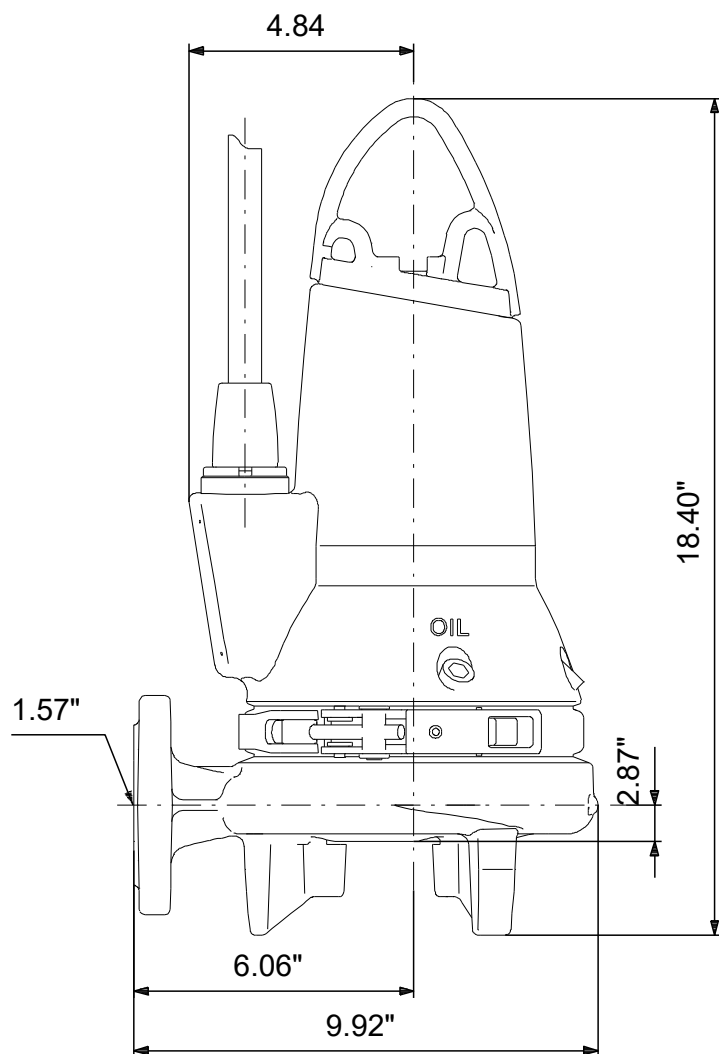

98682392 SEG.A15.20.R2.EX.2.60H 60 Hz

Note! All units are in [in] unless others are stated.
Disclaimer: This simplified dimensional drawing does not show all details.

98682392 SEG.A15.20.R2.EX.2.60H 60 Hz

Note! All units are in [in] unless others are stated.
Disclaimer: This simplified dimensional drawing does not show all details.

98682392 SEG.A15.20.R2.EX.2.60H 60 Hz

Note! All units are in [in] unless others are stated.
Disclaimer: This simplified dimensional drawing does not show all details.