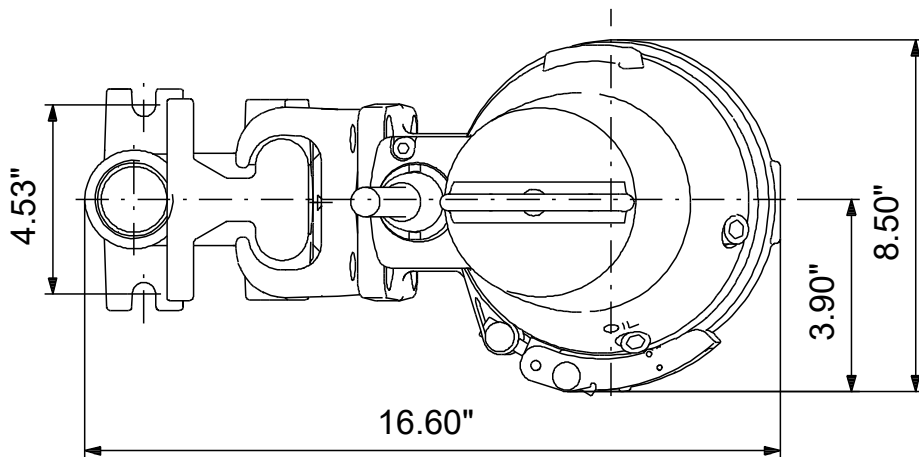

98682392 SEG.A15.20.R2.EX.2.60H 60 Hz

Note! All units are in [in] unless others are stated.
Disclaimer: This simplified dimensional drawing does not show all details.

98682392 SEG.A15.20.R2.EX.2.60H 60 Hz

Note! All units are in [in] unless others are stated.
Disclaimer: This simplified dimensional drawing does not show all details.

98682392 SEG.A15.20.R2.EX.2.60H 60 Hz

Note! All units are in [in] unless others are stated.
Disclaimer: This simplified dimensional drawing does not show all details.