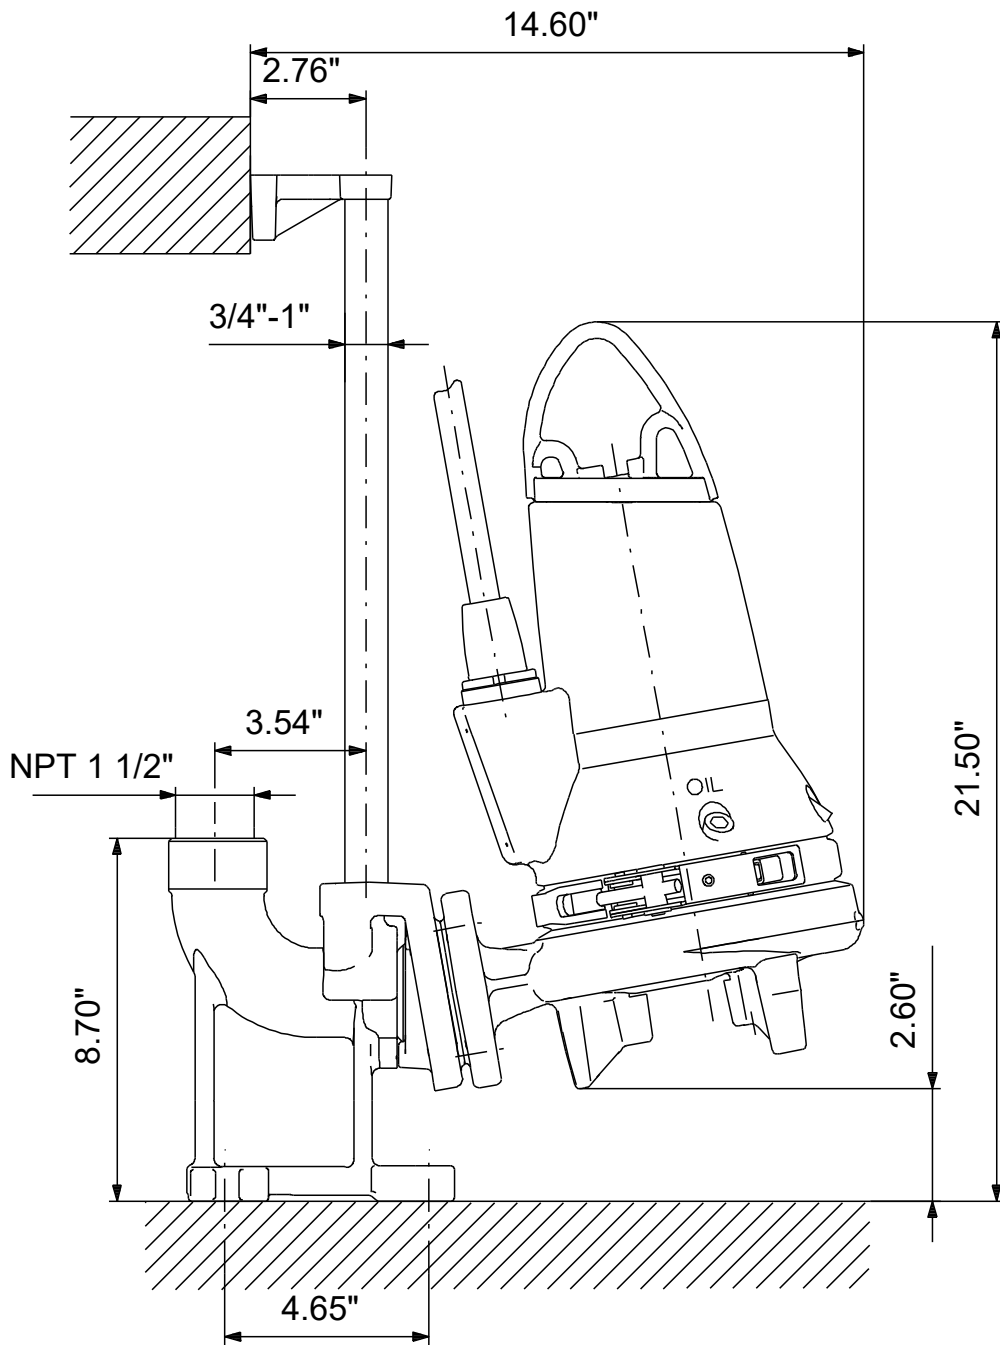

98682392 SEG.A15.20.R2.EX.2.60H 60 Hz

Note! All units are in [in] unless others are stated.
Disclaimer: This simplified dimensional drawing does not show all details.

98682392 SEG.A15.20.R2.EX.2.60H 60 Hz

Note! All units are in [in] unless others are stated.
Disclaimer: This simplified dimensional drawing does not show all details.

98682392 SEG.A15.20.R2.EX.2.60H 60 Hz

Note! All units are in [in] unless others are stated.
Disclaimer: This simplified dimensional drawing does not show all details.