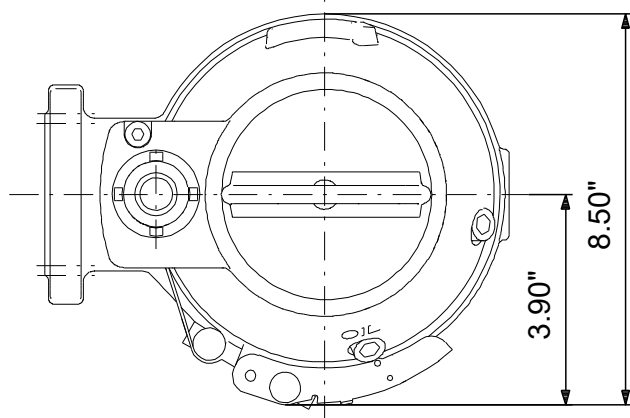

98682392 SEG.A15.20.R2.EX.2.60H 60 Hz

Note! All units are in [in] unless others are stated.
Disclaimer: This simplified dimensional drawing does not show all details.

98682392 SEG.A15.20.R2.EX.2.60H 60 Hz

Note! All units are in [in] unless others are stated.
Disclaimer: This simplified dimensional drawing does not show all details.

98682392 SEG.A15.20.R2.EX.2.60H 60 Hz

Note! All units are in [in] unless others are stated.
Disclaimer: This simplified dimensional drawing does not show all details.