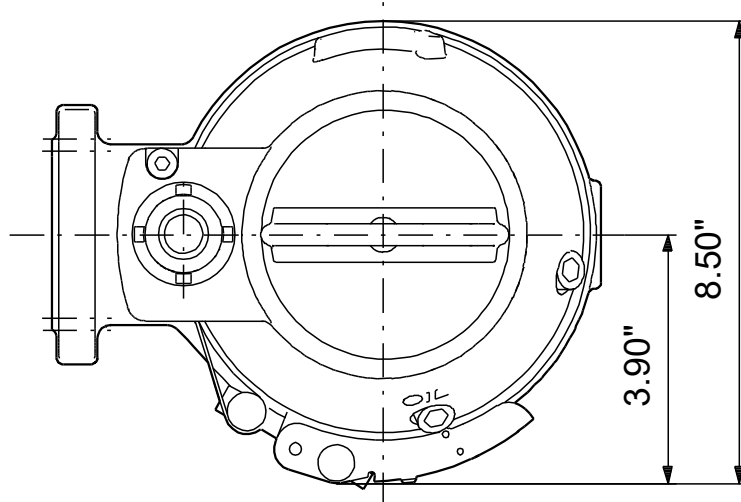

98682392 SEG.A15.20.R2.EX.2.60H 60 Hz

Note! All units are in [in] unless others are stated.
Disclaimer: This simplified dimensional drawing does not show all details.

98682392 SEG.A15.20.R2.EX.2.60H 60 Hz

Note! All units are in [in] unless others are stated.
Disclaimer: This simplified dimensional drawing does not show all details.

98682392 SEG.A15.20.R2.EX.2.60H 60 Hz

Note! All units are in [in] unless others are stated.
Disclaimer: This simplified dimensional drawing does not show all details.