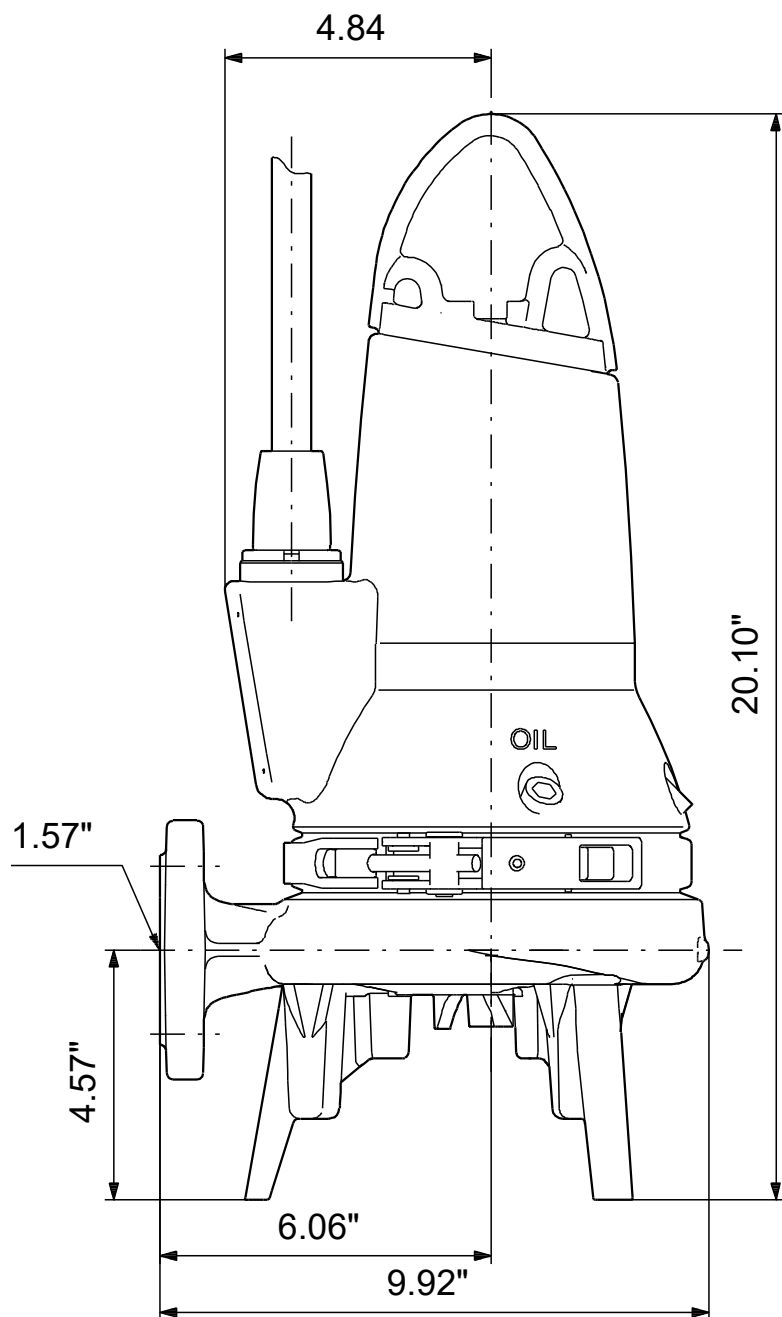

98682392 SEG.A15.20.R2.EX.2.60H 60 Hz

Note! All units are in [in] unless others are stated.
Disclaimer: This simplified dimensional drawing does not show all details.

98682392 SEG.A15.20.R2.EX.2.60H 60 Hz

Note! All units are in [in] unless others are stated.
Disclaimer: This simplified dimensional drawing does not show all details.

98682392 SEG.A15.20.R2.EX.2.60H 60 Hz

Note! All units are in [in] unless others are stated.
Disclaimer: This simplified dimensional drawing does not show all details.