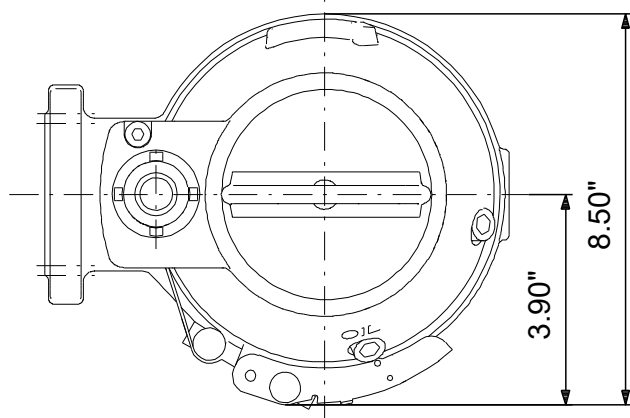

98682391 SEG.A15.20.R2.EX.2.1.603 60 Hz

Note! All units are in [in] unless others are stated.
Disclaimer: This simplified dimensional drawing does not show all details.

98682391 SEG.A15.20.R2.EX.2.1.603 60 Hz

Note! All units are in [in] unless others are stated.
Disclaimer: This simplified dimensional drawing does not show all details.

98682391 SEG.A15.20.R2.EX.2.1.603 60 Hz

Note! All units are in [in] unless others are stated.
Disclaimer: This simplified dimensional drawing does not show all details.