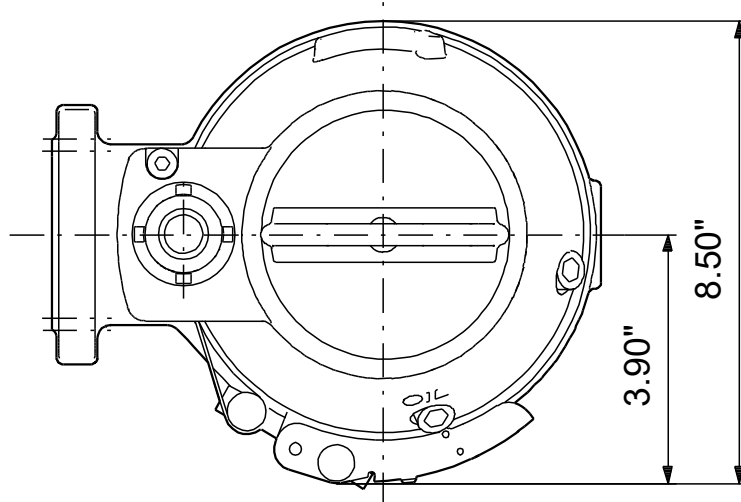

98682391 SEG.A15.20.R2.EX.2.1.603 60 Hz

Note! All units are in [in] unless others are stated.
Disclaimer: This simplified dimensional drawing does not show all details.

98682391 SEG.A15.20.R2.EX.2.1.603 60 Hz

Note! All units are in [in] unless others are stated.
Disclaimer: This simplified dimensional drawing does not show all details.

98682391 SEG.A15.20.R2.EX.2.1.603 60 Hz

Note! All units are in [in] unless others are stated.
Disclaimer: This simplified dimensional drawing does not show all details.