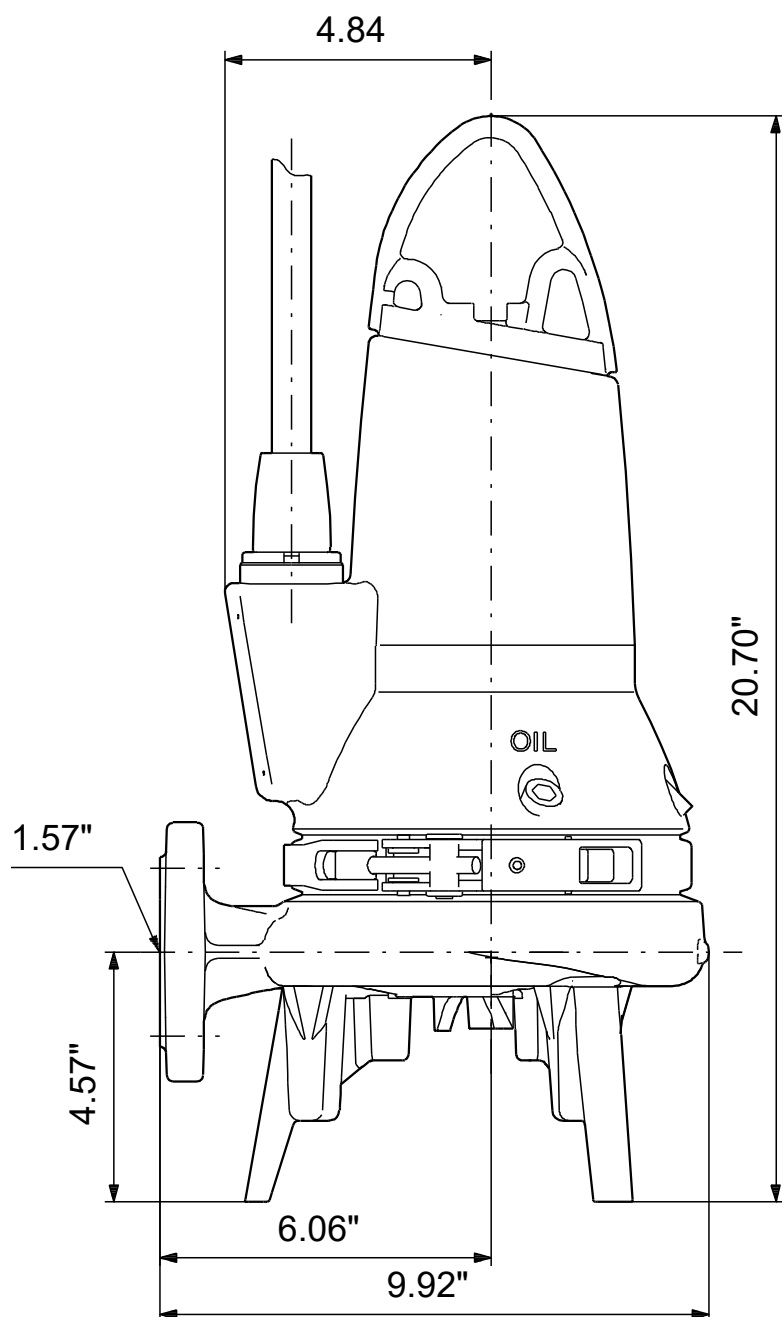

98682391 SEG.A15.20.R2.EX.2.1.603 60 Hz

Note! All units are in [in] unless others are stated.
Disclaimer: This simplified dimensional drawing does not show all details.

98682391 SEG.A15.20.R2.EX.2.1.603 60 Hz

Note! All units are in [in] unless others are stated.
Disclaimer: This simplified dimensional drawing does not show all details.

98682391 SEG.A15.20.R2.EX.2.1.603 60 Hz

Note! All units are in [in] unless others are stated.
Disclaimer: This simplified dimensional drawing does not show all details.