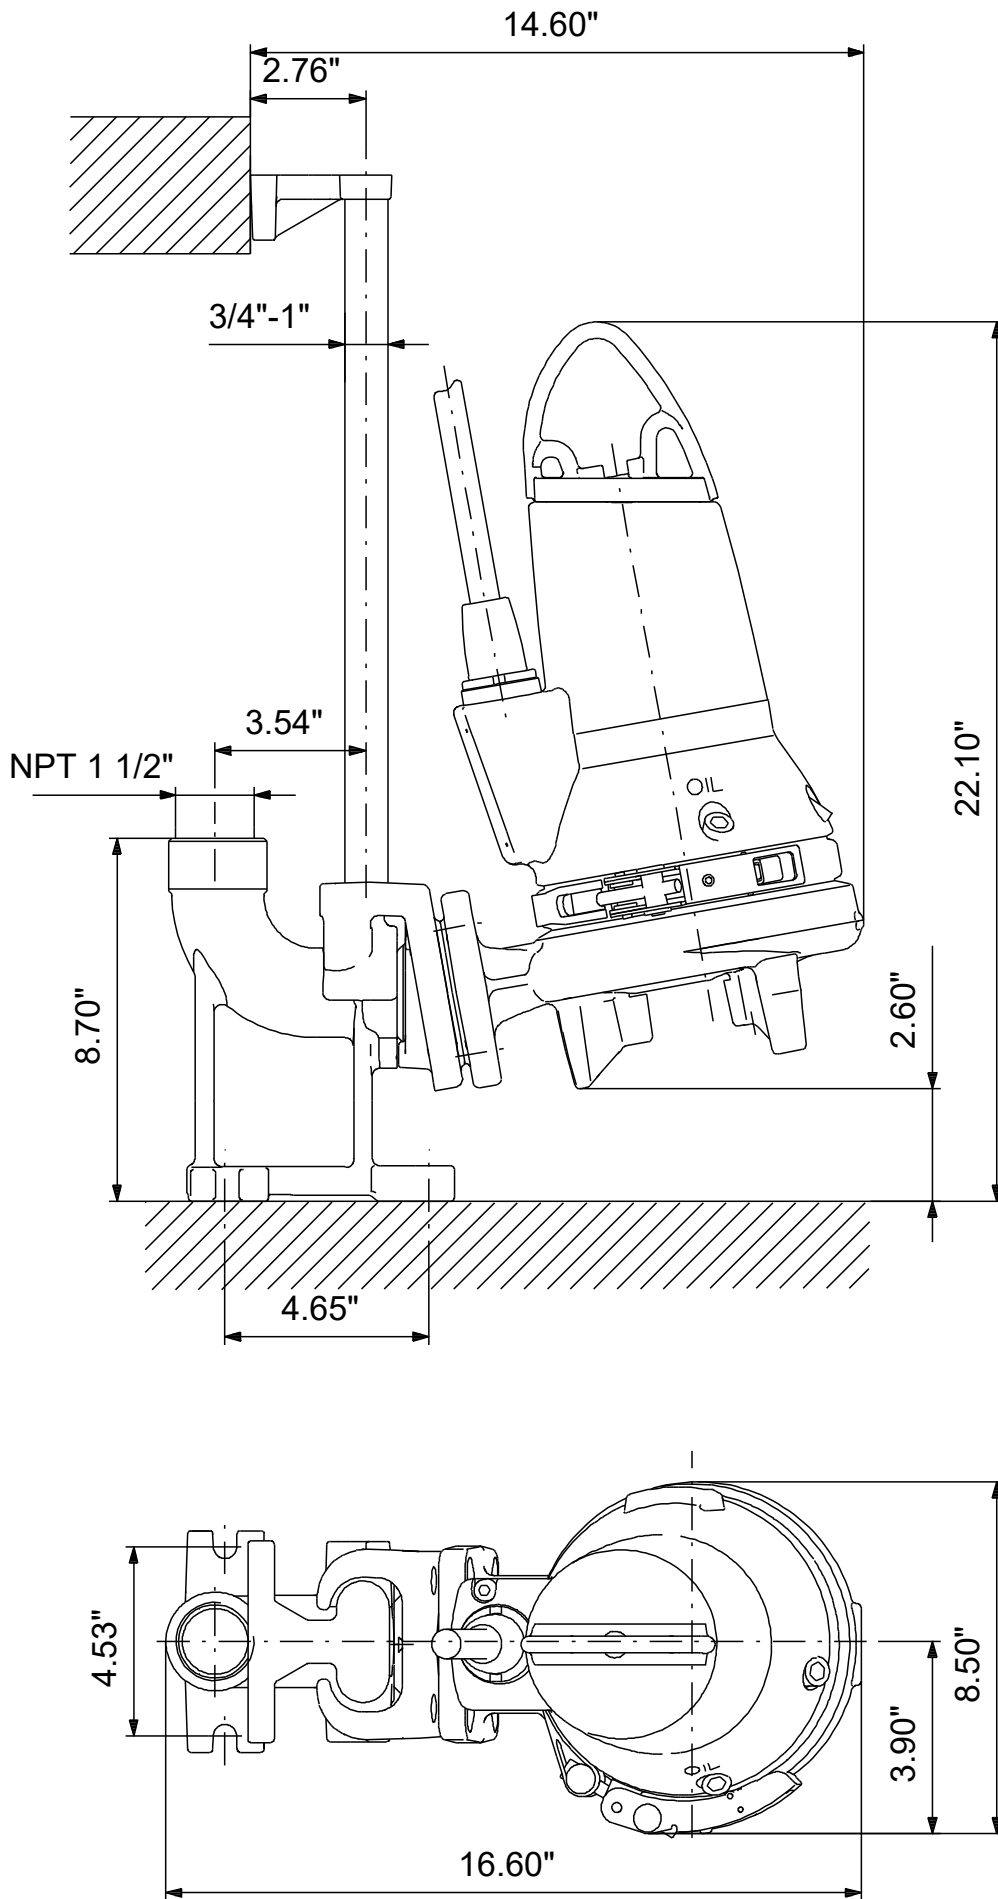

98682391 SEG.A15.20.R2.EX.2.1.603 60 Hz

Note! All units are in [in] unless others are stated.
Disclaimer: This simplified dimensional drawing does not show all details.

98682391 SEG.A15.20.R2.EX.2.1.603 60 Hz

Note! All units are in [in] unless others are stated.
Disclaimer: This simplified dimensional drawing does not show all details.

98682391 SEG.A15.20.R2.EX.2.1.603 60 Hz

Note! All units are in [in] unless others are stated.
Disclaimer: This simplified dimensional drawing does not show all details.