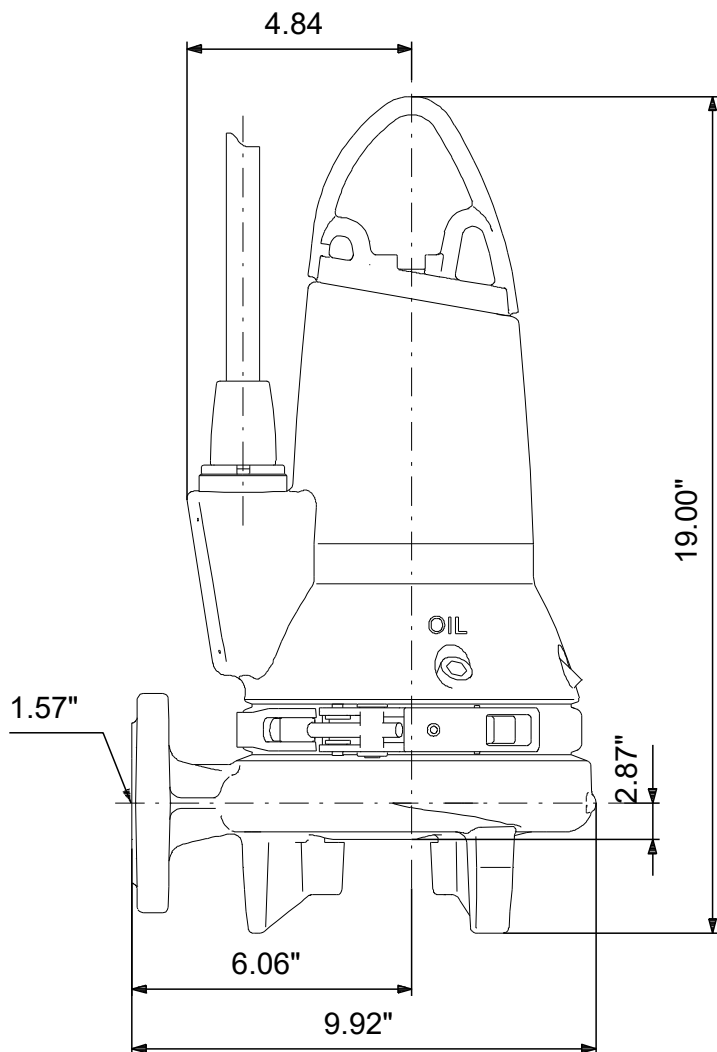

98682391 SEG.A15.20.R2.EX.2.1.603 60 Hz

Note! All units are in [in] unless others are stated.
Disclaimer: This simplified dimensional drawing does not show all details.

98682391 SEG.A15.20.R2.EX.2.1.603 60 Hz

Note! All units are in [in] unless others are stated.
Disclaimer: This simplified dimensional drawing does not show all details.

98682391 SEG.A15.20.R2.EX.2.1.603 60 Hz

Note! All units are in [in] unless others are stated.
Disclaimer: This simplified dimensional drawing does not show all details.