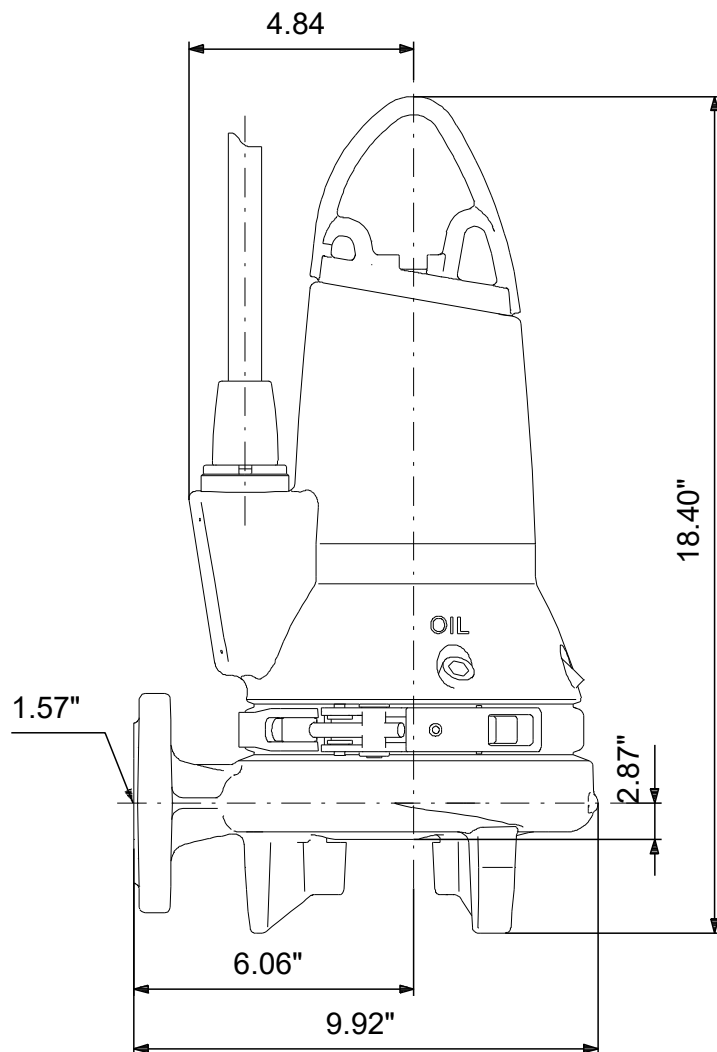

# 98682389 SEG.A15.20.R1.2.60M 60 Hz

Note! All units are in [in] unless others are stated.  
Disclaimer: This simplified dimensional drawing does not show all details.