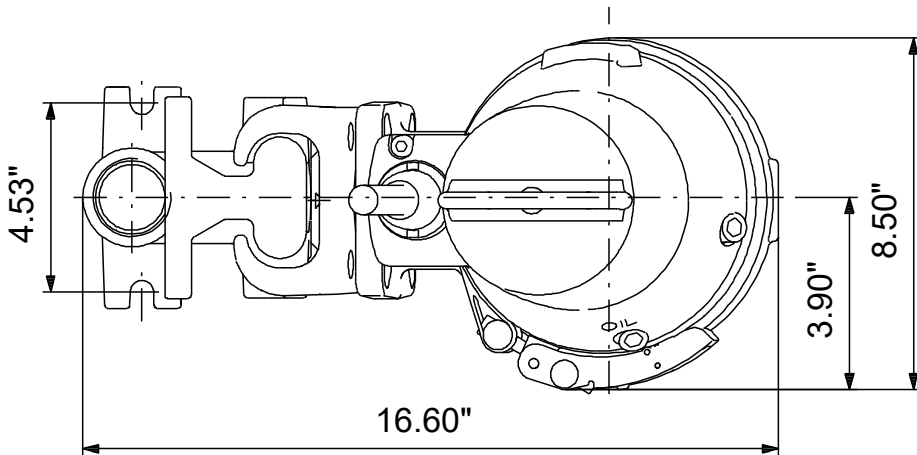

# 98682389 SEG.A15.20.R1.2.60M 60 Hz

Note! All units are in [in] unless others are stated.  
Disclaimer: This simplified dimensional drawing does not show all details.