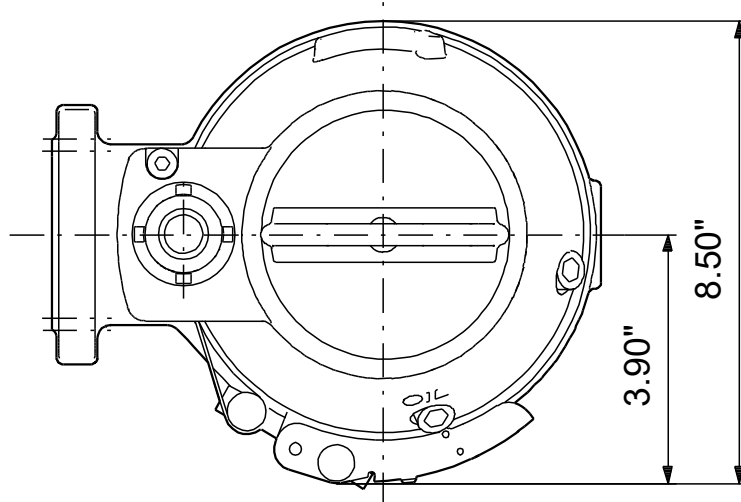

# 98682389 SEG.A15.20.R1.2.60M 60 Hz

Note! All units are in [in] unless others are stated.  
Disclaimer: This simplified dimensional drawing does not show all details.