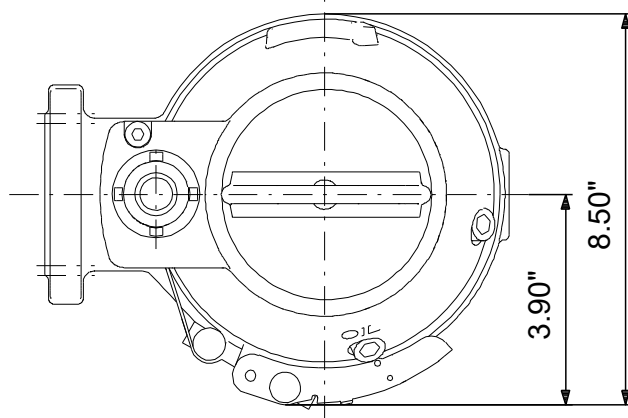

# 98682389 SEG.A15.20.R1.2.60M 60 Hz

Note! All units are in [in] unless others are stated.  
Disclaimer: This simplified dimensional drawing does not show all details.