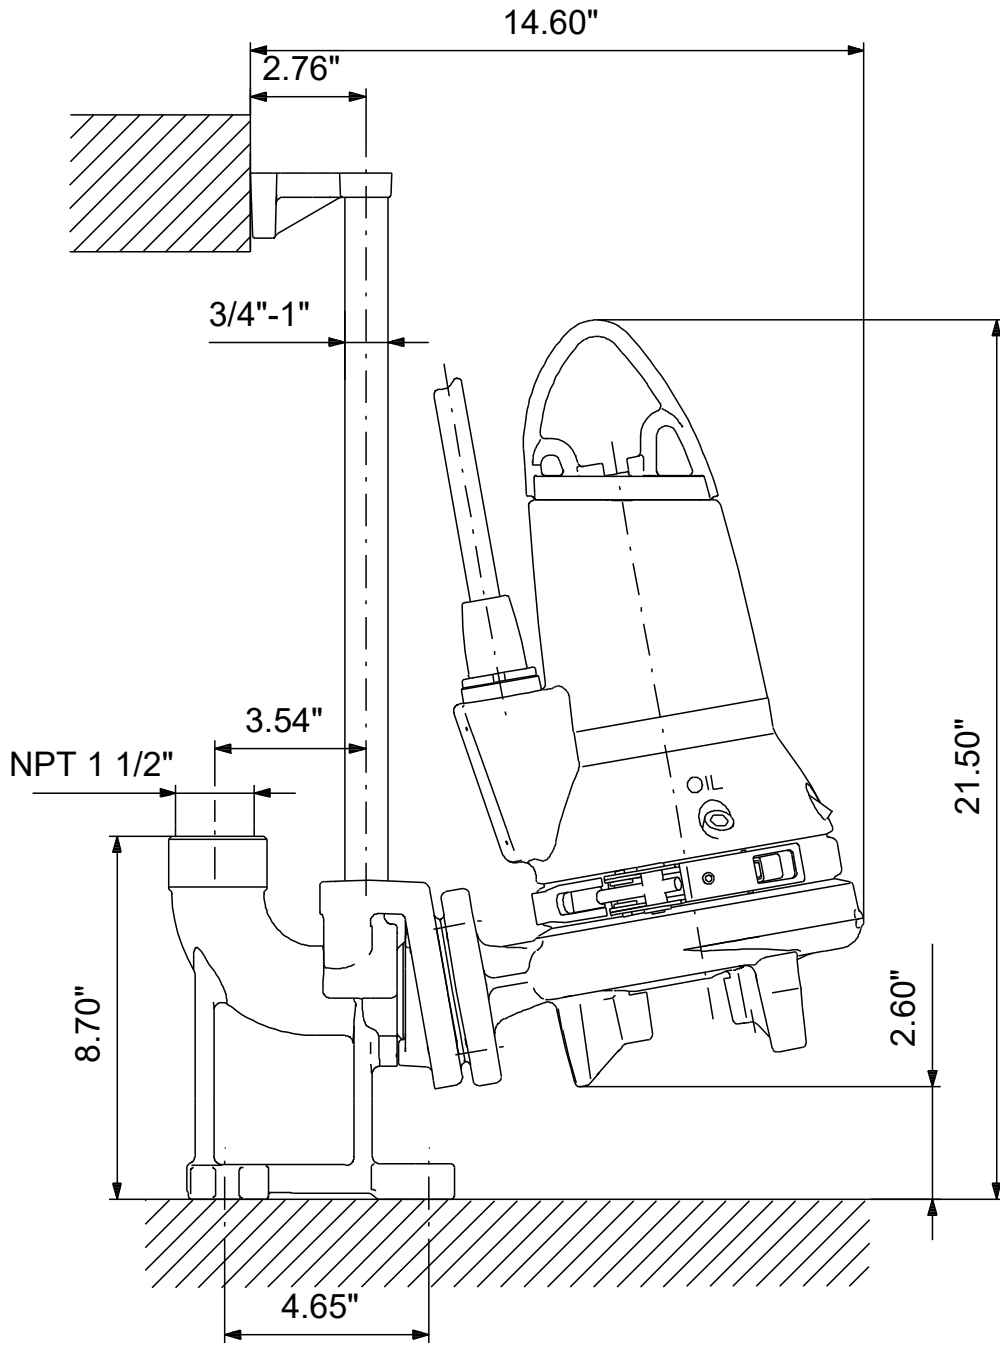

# 98682389 SEG.A15.20.R1.2.60M 60 Hz

Note! All units are in [in] unless others are stated.  
Disclaimer: This simplified dimensional drawing does not show all details.