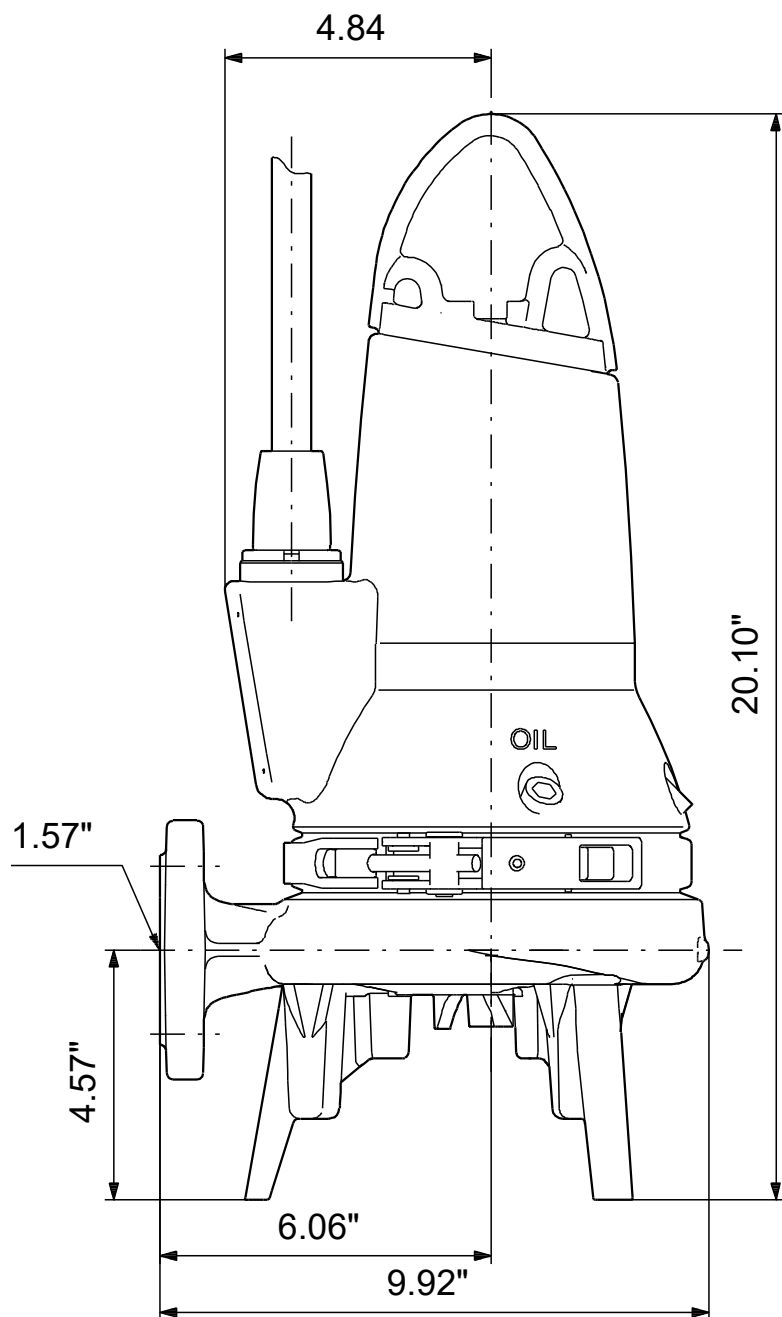

# 98682389 SEG.A15.20.R1.2.60M 60 Hz

Note! All units are in [in] unless others are stated.  
Disclaimer: This simplified dimensional drawing does not show all details.