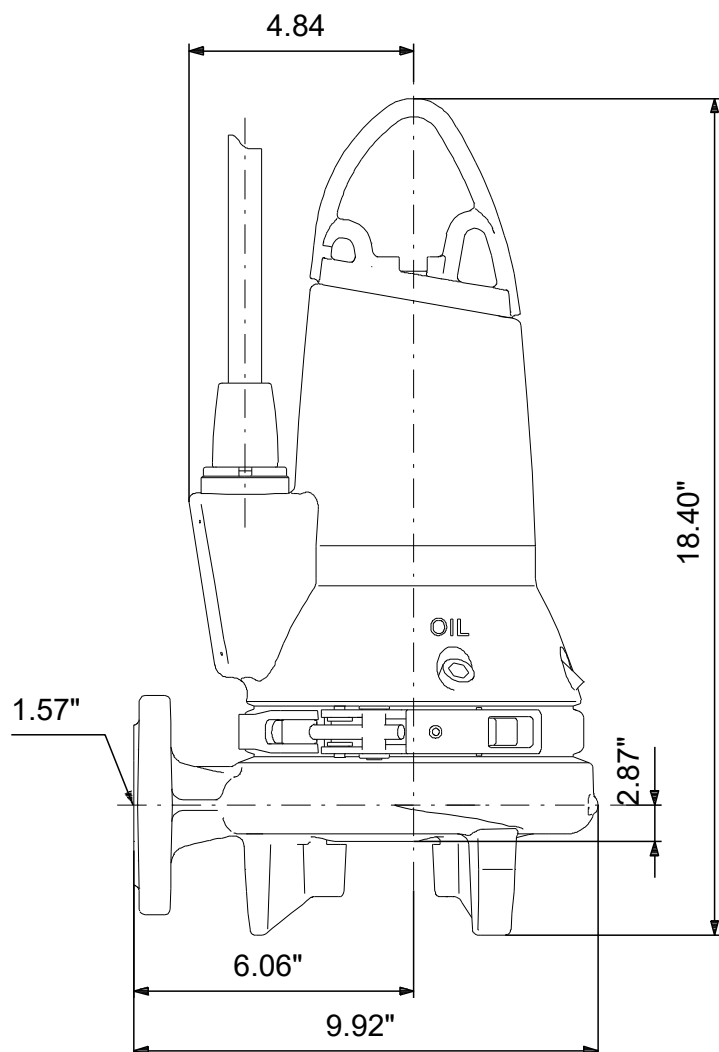

98682386 SEG.A15.20.R1.2.60H 60 Hz

Note! All units are in [in] unless others are stated.
Disclaimer: This simplified dimensional drawing does not show all details.

98682386 SEG.A15.20.R1.2.60H 60 Hz

Note! All units are in [in] unless others are stated.
Disclaimer: This simplified dimensional drawing does not show all details.

98682386 SEG.A15.20.R1.2.60H 60 Hz

Note! All units are in [in] unless others are stated.
Disclaimer: This simplified dimensional drawing does not show all details.