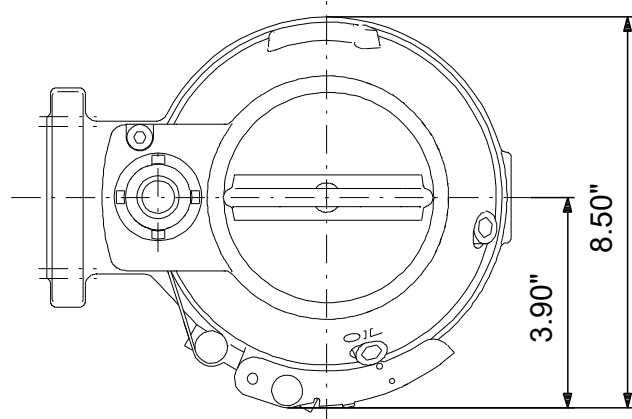

98682386 SEG.A15.20.R1.2.60H 60 Hz

Note! All units are in [in] unless others are stated.
Disclaimer: This simplified dimensional drawing does not show all details.

98682386 SEG.A15.20.R1.2.60H 60 Hz

Note! All units are in [in] unless others are stated.
Disclaimer: This simplified dimensional drawing does not show all details.

98682386 SEG.A15.20.R1.2.60H 60 Hz

Note! All units are in [in] unless others are stated.
Disclaimer: This simplified dimensional drawing does not show all details.