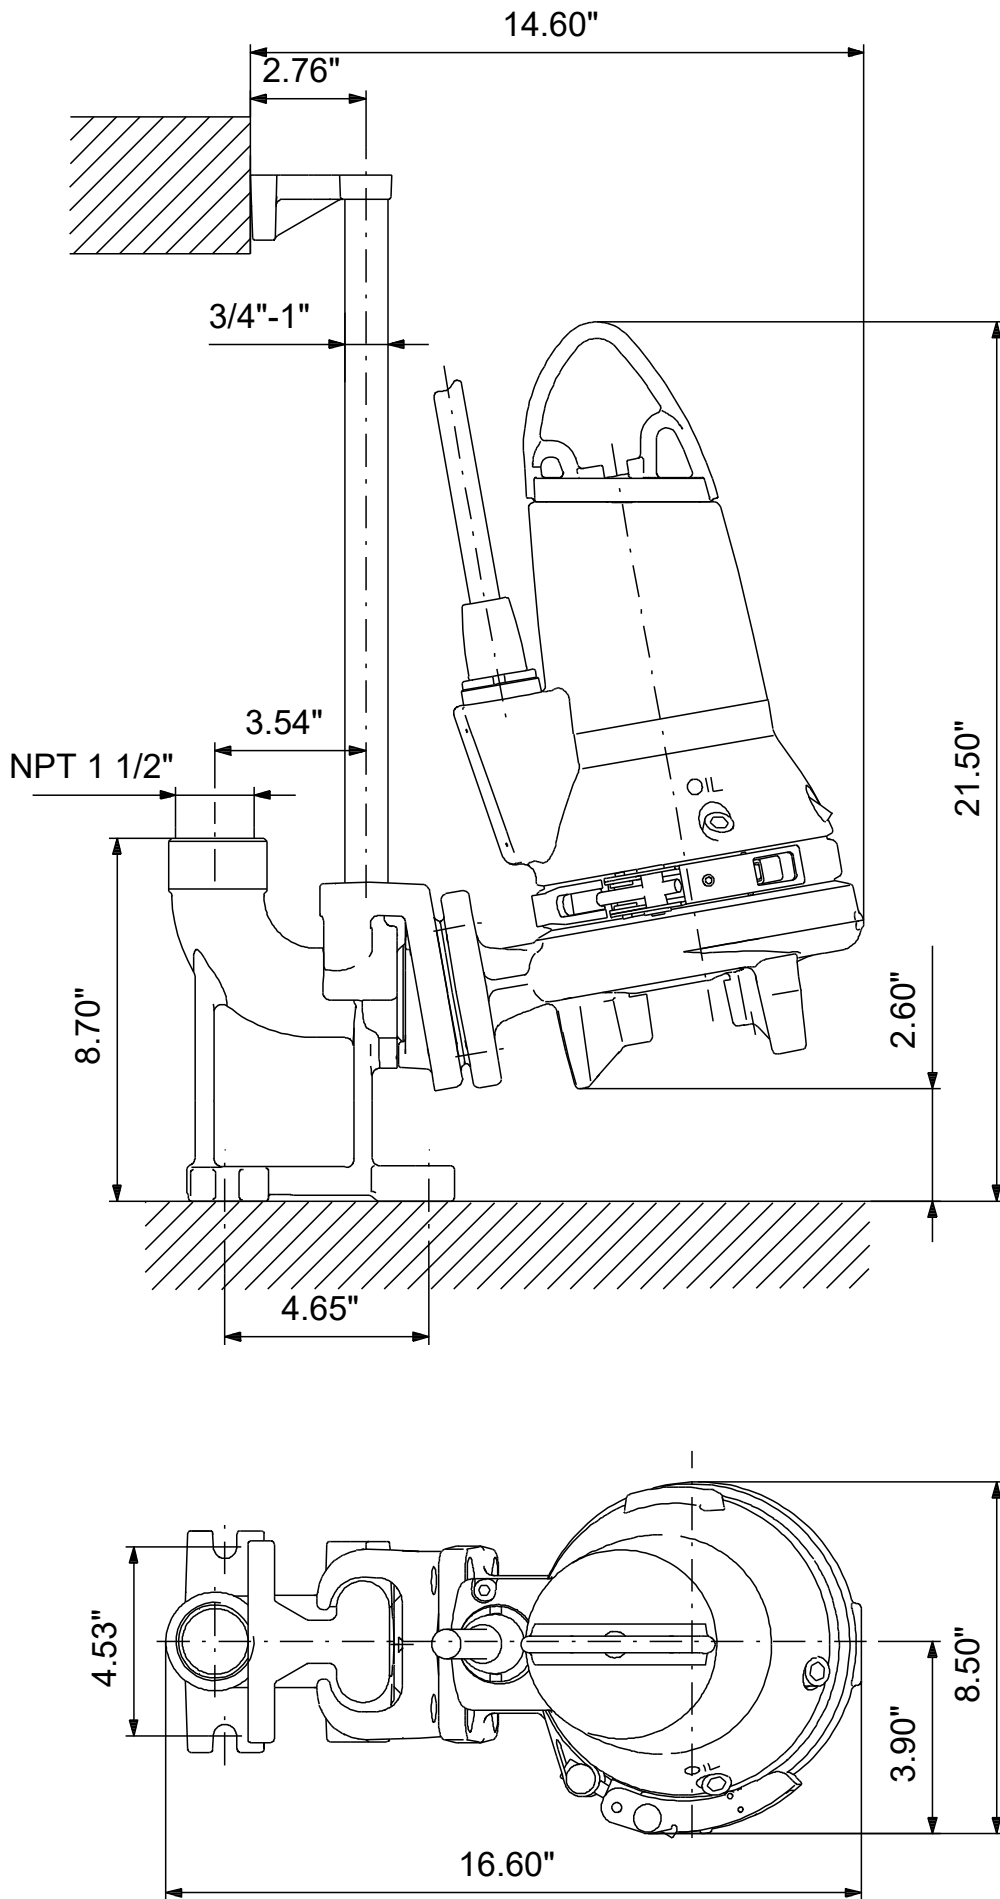

98682386 SEG.A15.20.R1.2.60H 60 Hz

Note! All units are in [in] unless others are stated.
Disclaimer: This simplified dimensional drawing does not show all details.

98682386 SEG.A15.20.R1.2.60H 60 Hz

Note! All units are in [in] unless others are stated.
Disclaimer: This simplified dimensional drawing does not show all details.

98682386 SEG.A15.20.R1.2.60H 60 Hz

Note! All units are in [in] unless others are stated.
Disclaimer: This simplified dimensional drawing does not show all details.