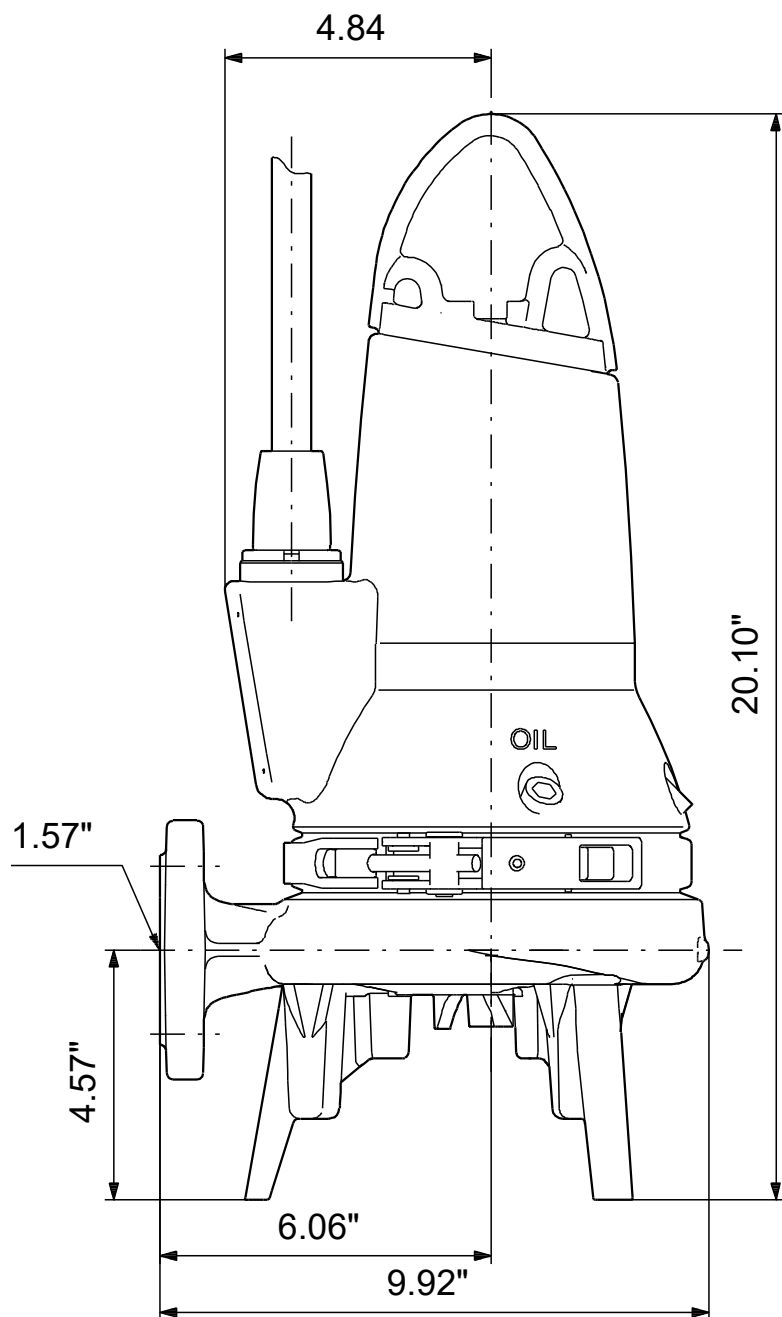

98682386 SEG.A15.20.R1.2.60H 60 Hz

Note! All units are in [in] unless others are stated.
Disclaimer: This simplified dimensional drawing does not show all details.

98682386 SEG.A15.20.R1.2.60H 60 Hz

Note! All units are in [in] unless others are stated.
Disclaimer: This simplified dimensional drawing does not show all details.

98682386 SEG.A15.20.R1.2.60H 60 Hz

Note! All units are in [in] unless others are stated.
Disclaimer: This simplified dimensional drawing does not show all details.