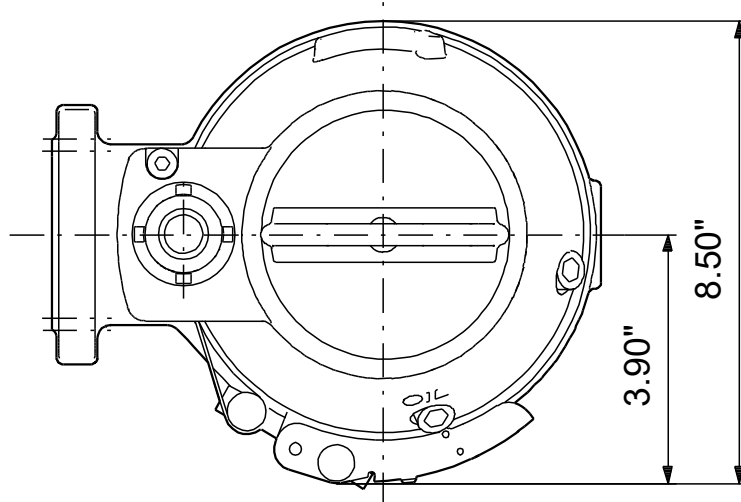

98682386 SEG.A15.20.R1.2.60H 60 Hz

Note! All units are in [in] unless others are stated.
Disclaimer: This simplified dimensional drawing does not show all details.

98682386 SEG.A15.20.R1.2.60H 60 Hz

Note! All units are in [in] unless others are stated.
Disclaimer: This simplified dimensional drawing does not show all details.

98682386 SEG.A15.20.R1.2.60H 60 Hz

Note! All units are in [in] unless others are stated.
Disclaimer: This simplified dimensional drawing does not show all details.