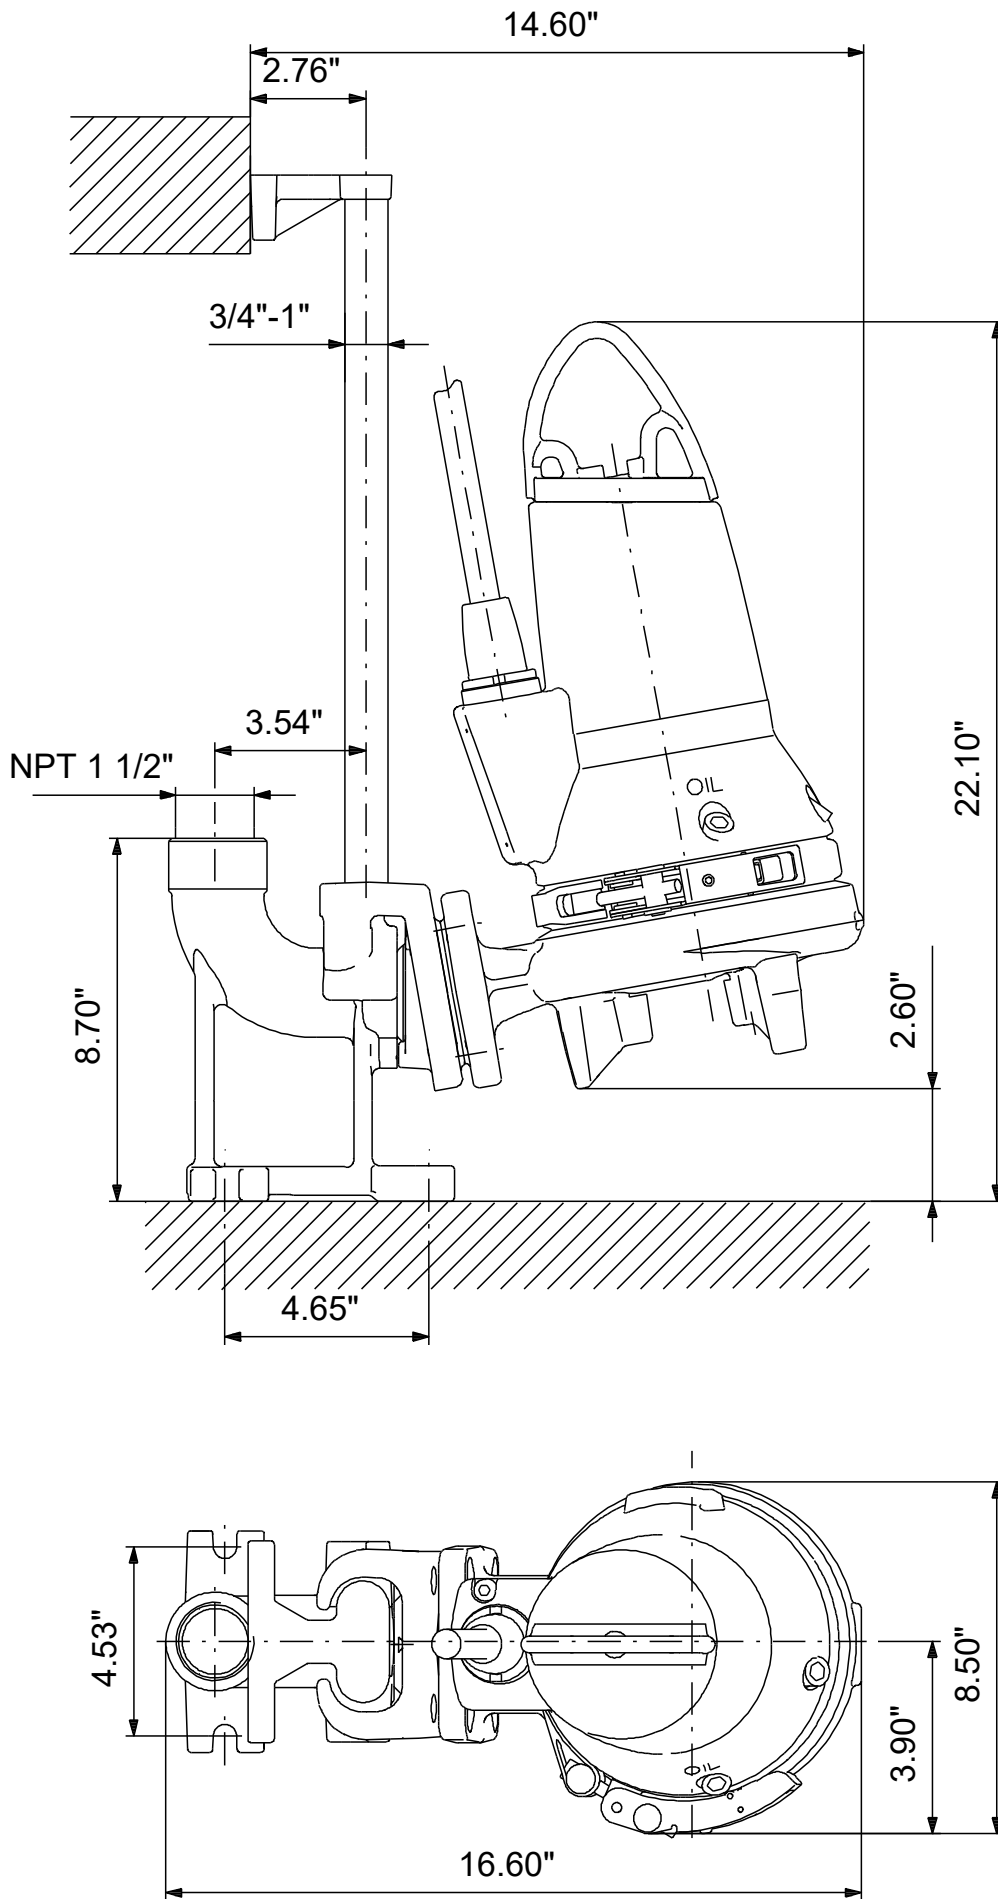

98682359 SEG.A15.20.R1.2.1.603 60 Hz

Note! All units are in [in] unless others are stated.
Disclaimer: This simplified dimensional drawing does not show all details.

98682359 SEG.A15.20.R1.2.1.603 60 Hz

Note! All units are in [in] unless others are stated.
Disclaimer: This simplified dimensional drawing does not show all details.

98682359 SEG.A15.20.R1.2.1.603 60 Hz

Note! All units are in [in] unless others are stated.
Disclaimer: This simplified dimensional drawing does not show all details.