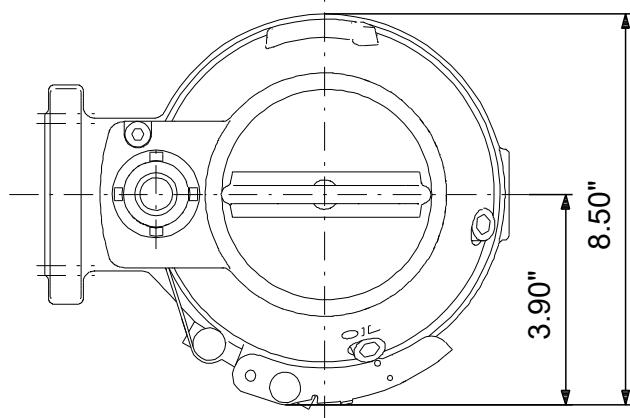

98682359 SEG.A15.20.R1.2.1.603 60 Hz

Note! All units are in [in] unless others are stated.
Disclaimer: This simplified dimensional drawing does not show all details.

98682359 SEG.A15.20.R1.2.1.603 60 Hz

Note! All units are in [in] unless others are stated.
Disclaimer: This simplified dimensional drawing does not show all details.

98682359 SEG.A15.20.R1.2.1.603 60 Hz

Note! All units are in [in] unless others are stated.
Disclaimer: This simplified dimensional drawing does not show all details.