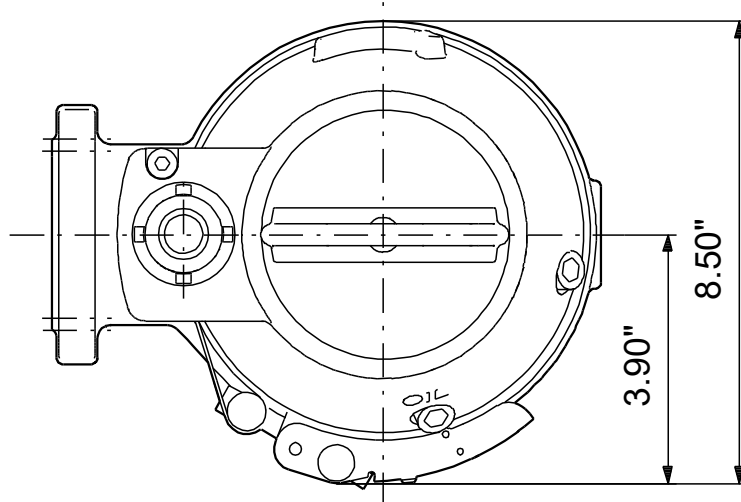

98682359 SEG.A15.20.R1.2.1.603 60 Hz

Note! All units are in [in] unless others are stated.
Disclaimer: This simplified dimensional drawing does not show all details.

98682359 SEG.A15.20.R1.2.1.603 60 Hz

Note! All units are in [in] unless others are stated.
Disclaimer: This simplified dimensional drawing does not show all details.

98682359 SEG.A15.20.R1.2.1.603 60 Hz

Note! All units are in [in] unless others are stated.
Disclaimer: This simplified dimensional drawing does not show all details.