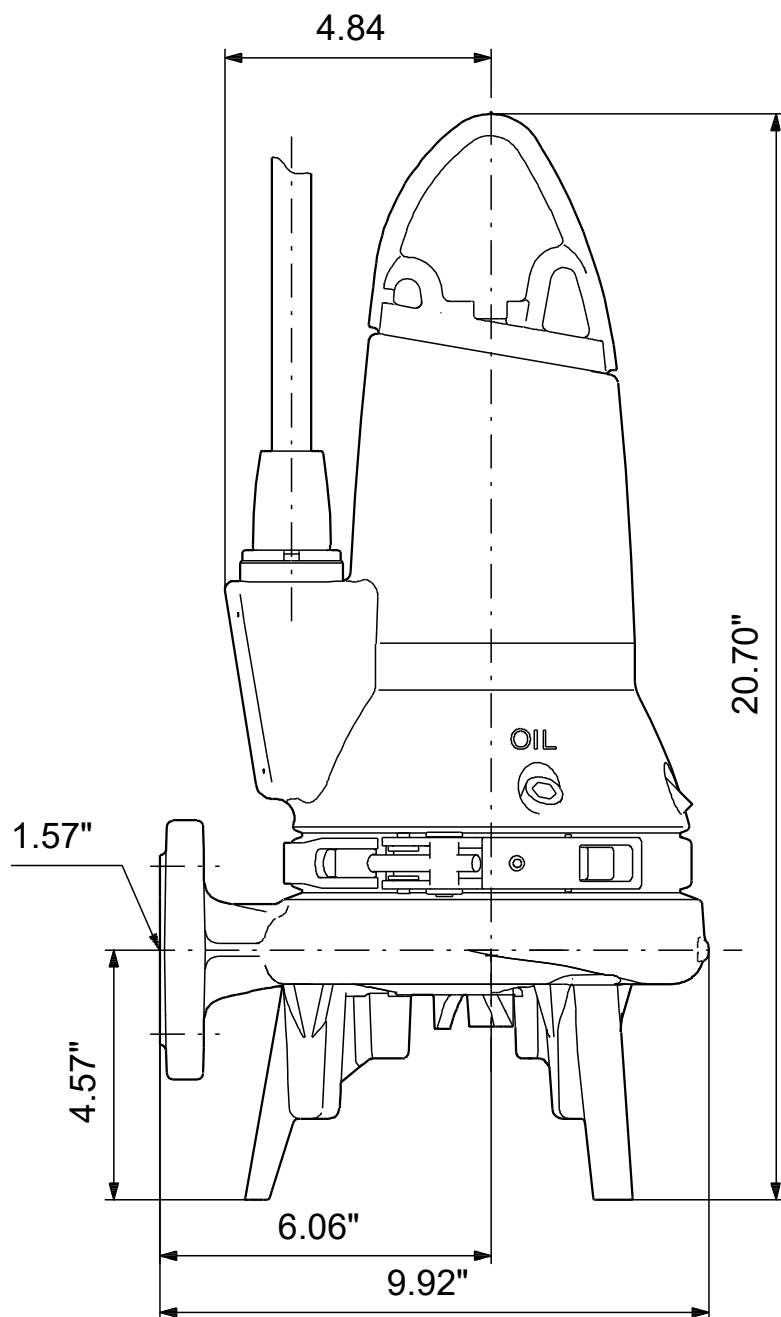

98682359 SEG.A15.20.R1.2.1.603 60 Hz

Note! All units are in [in] unless others are stated.
Disclaimer: This simplified dimensional drawing does not show all details.

98682359 SEG.A15.20.R1.2.1.603 60 Hz

Note! All units are in [in] unless others are stated.
Disclaimer: This simplified dimensional drawing does not show all details.

98682359 SEG.A15.20.R1.2.1.603 60 Hz

Note! All units are in [in] unless others are stated.
Disclaimer: This simplified dimensional drawing does not show all details.