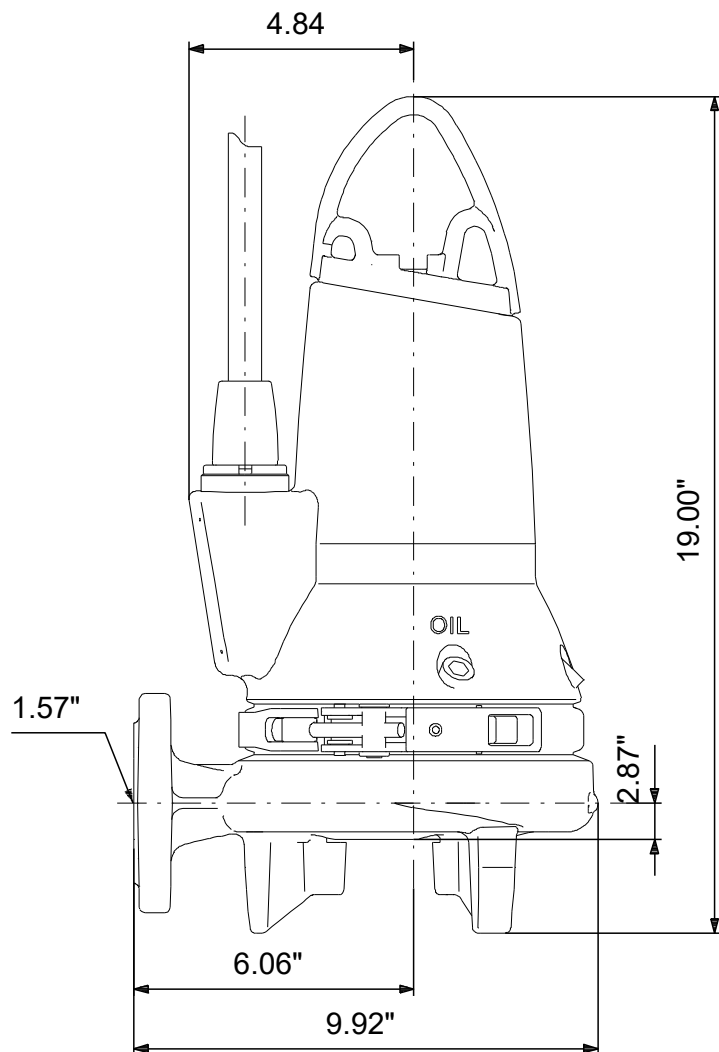

98682359 SEG.A15.20.R1.2.1.603 60 Hz

Note! All units are in [in] unless others are stated.
Disclaimer: This simplified dimensional drawing does not show all details.

98682359 SEG.A15.20.R1.2.1.603 60 Hz

Note! All units are in [in] unless others are stated.
Disclaimer: This simplified dimensional drawing does not show all details.

98682359 SEG.A15.20.R1.2.1.603 60 Hz

Note! All units are in [in] unless others are stated.
Disclaimer: This simplified dimensional drawing does not show all details.