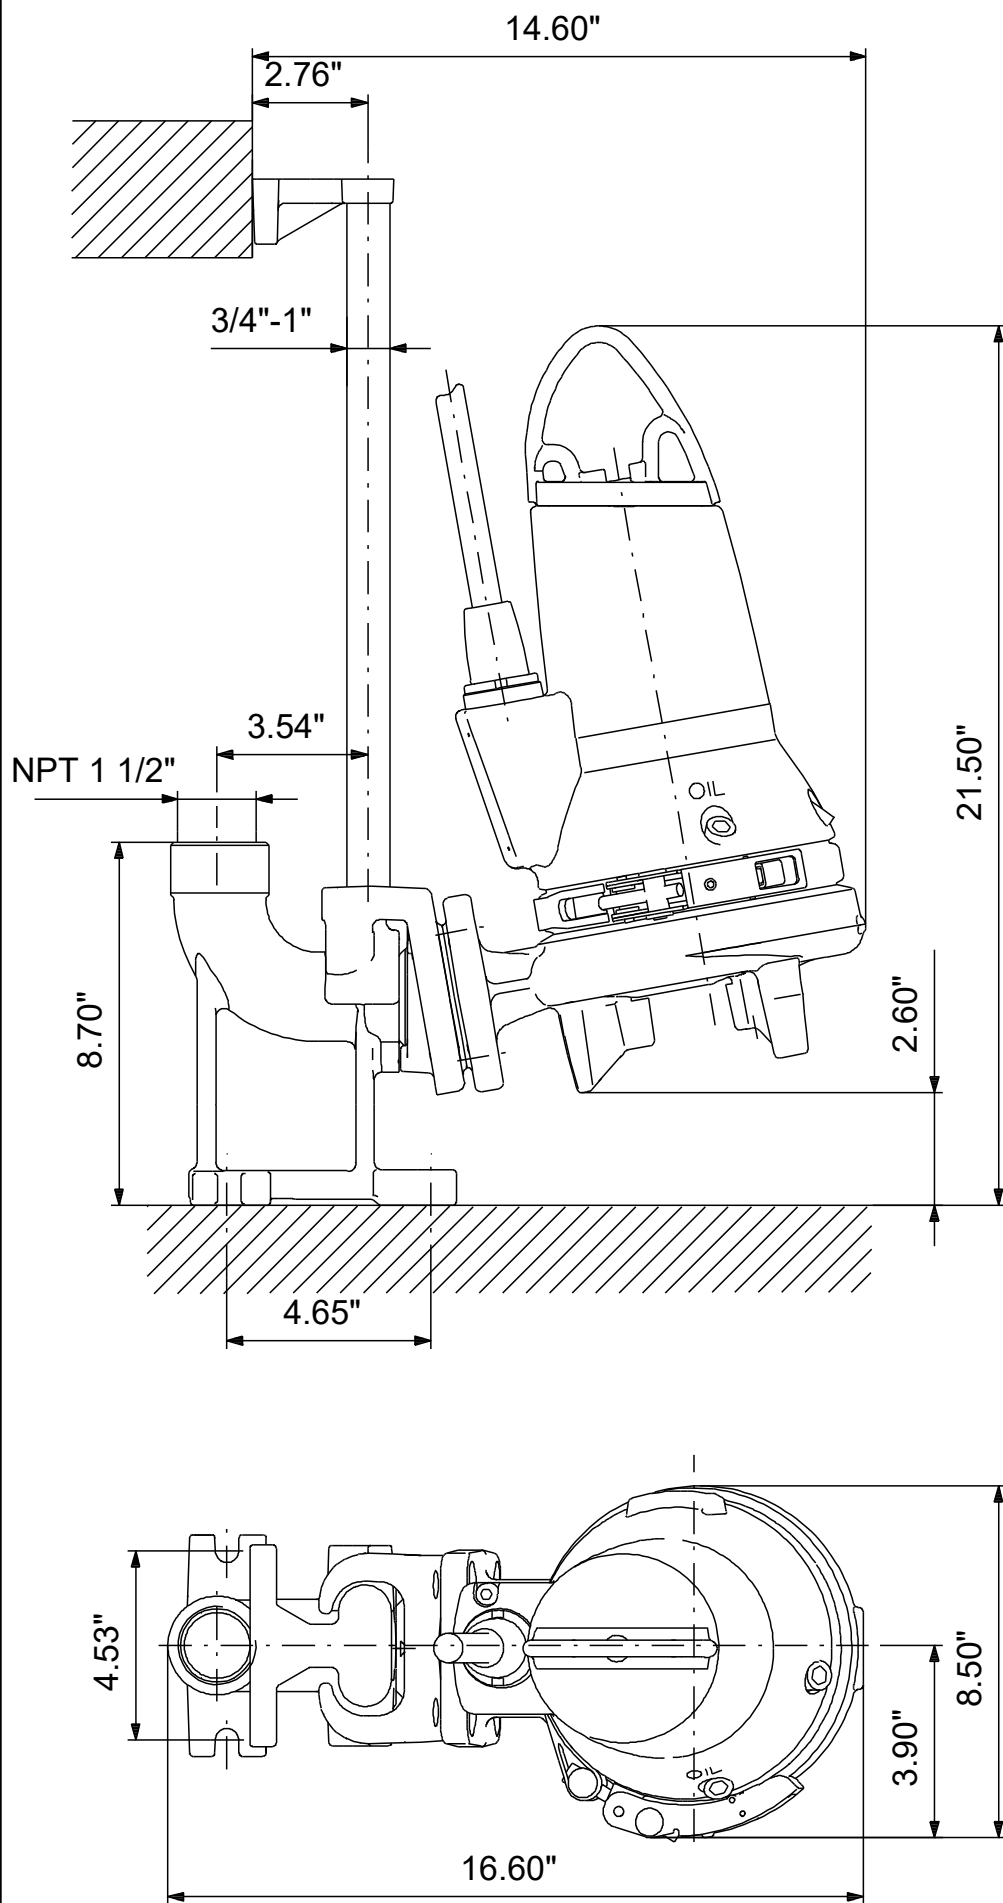

98682355 SEG.A15.20.R2.2.60M 60 Hz

Note! All units are in [in] unless others are stated.
Disclaimer: This simplified dimensional drawing does not show all details.

98682355 SEG.A15.20.R2.2.60M 60 Hz

Note! All units are in [in] unless others are stated.
Disclaimer: This simplified dimensional drawing does not show all details.

98682355 SEG.A15.20.R2.2.60M 60 Hz

Note! All units are in [in] unless others are stated.
Disclaimer: This simplified dimensional drawing does not show all details.