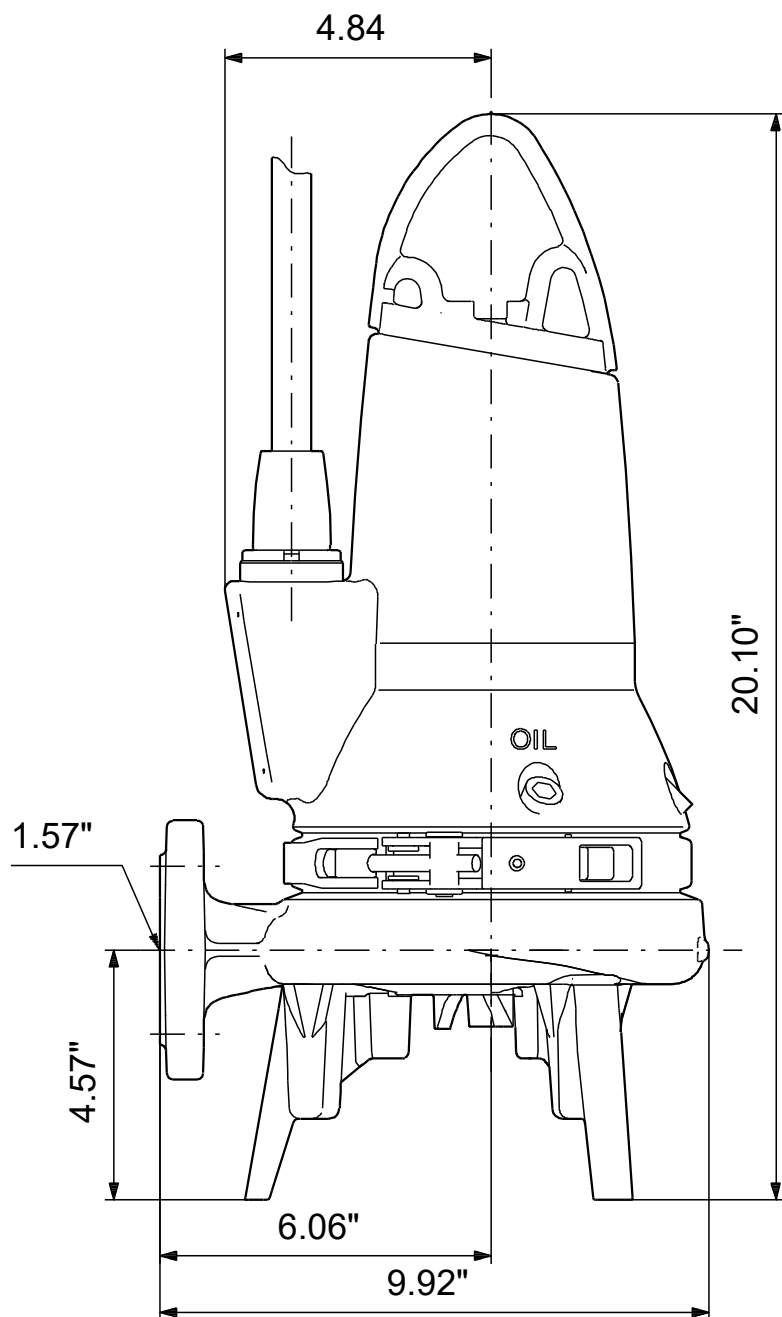

98682355 SEG.A15.20.R2.2.60M 60 Hz

Note! All units are in [in] unless others are stated.
Disclaimer: This simplified dimensional drawing does not show all details.

98682355 SEG.A15.20.R2.2.60M 60 Hz

Note! All units are in [in] unless others are stated.
Disclaimer: This simplified dimensional drawing does not show all details.

98682355 SEG.A15.20.R2.2.60M 60 Hz

Note! All units are in [in] unless others are stated.
Disclaimer: This simplified dimensional drawing does not show all details.