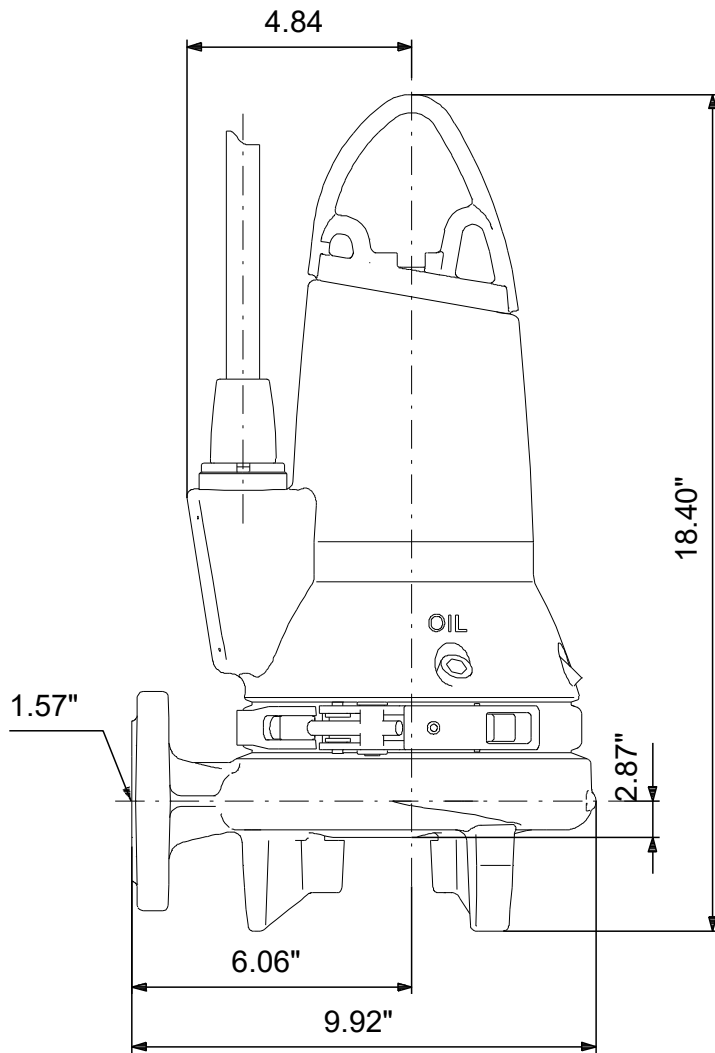

98682355 SEG.A15.20.R2.2.60M 60 Hz

Note! All units are in [in] unless others are stated.
Disclaimer: This simplified dimensional drawing does not show all details.

98682355 SEG.A15.20.R2.2.60M 60 Hz

Note! All units are in [in] unless others are stated.
Disclaimer: This simplified dimensional drawing does not show all details.

98682355 SEG.A15.20.R2.2.60M 60 Hz

Note! All units are in [in] unless others are stated.
Disclaimer: This simplified dimensional drawing does not show all details.