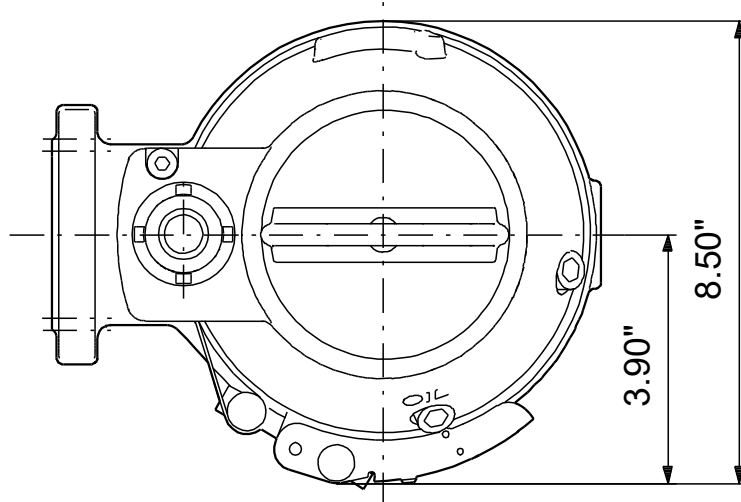

98682355 SEG.A15.20.R2.2.60M 60 Hz

Note! All units are in [in] unless others are stated.
Disclaimer: This simplified dimensional drawing does not show all details.

98682355 SEG.A15.20.R2.2.60M 60 Hz

Note! All units are in [in] unless others are stated.
Disclaimer: This simplified dimensional drawing does not show all details.

98682355 SEG.A15.20.R2.2.60M 60 Hz

Note! All units are in [in] unless others are stated.
Disclaimer: This simplified dimensional drawing does not show all details.