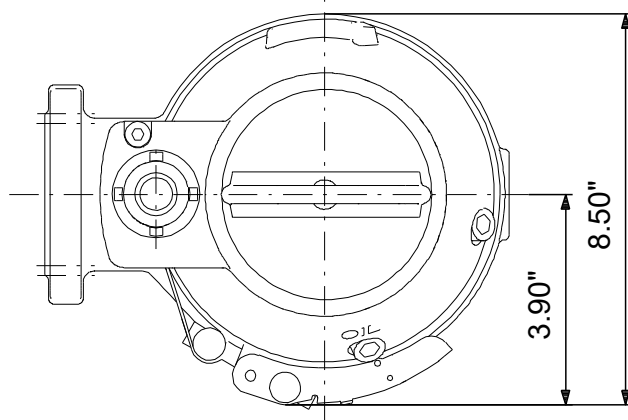

98682355 SEG.A15.20.R2.2.60M 60 Hz

Note! All units are in [in] unless others are stated.
Disclaimer: This simplified dimensional drawing does not show all details.

98682355 SEG.A15.20.R2.2.60M 60 Hz

Note! All units are in [in] unless others are stated.
Disclaimer: This simplified dimensional drawing does not show all details.

98682355 SEG.A15.20.R2.2.60M 60 Hz

Note! All units are in [in] unless others are stated.
Disclaimer: This simplified dimensional drawing does not show all details.