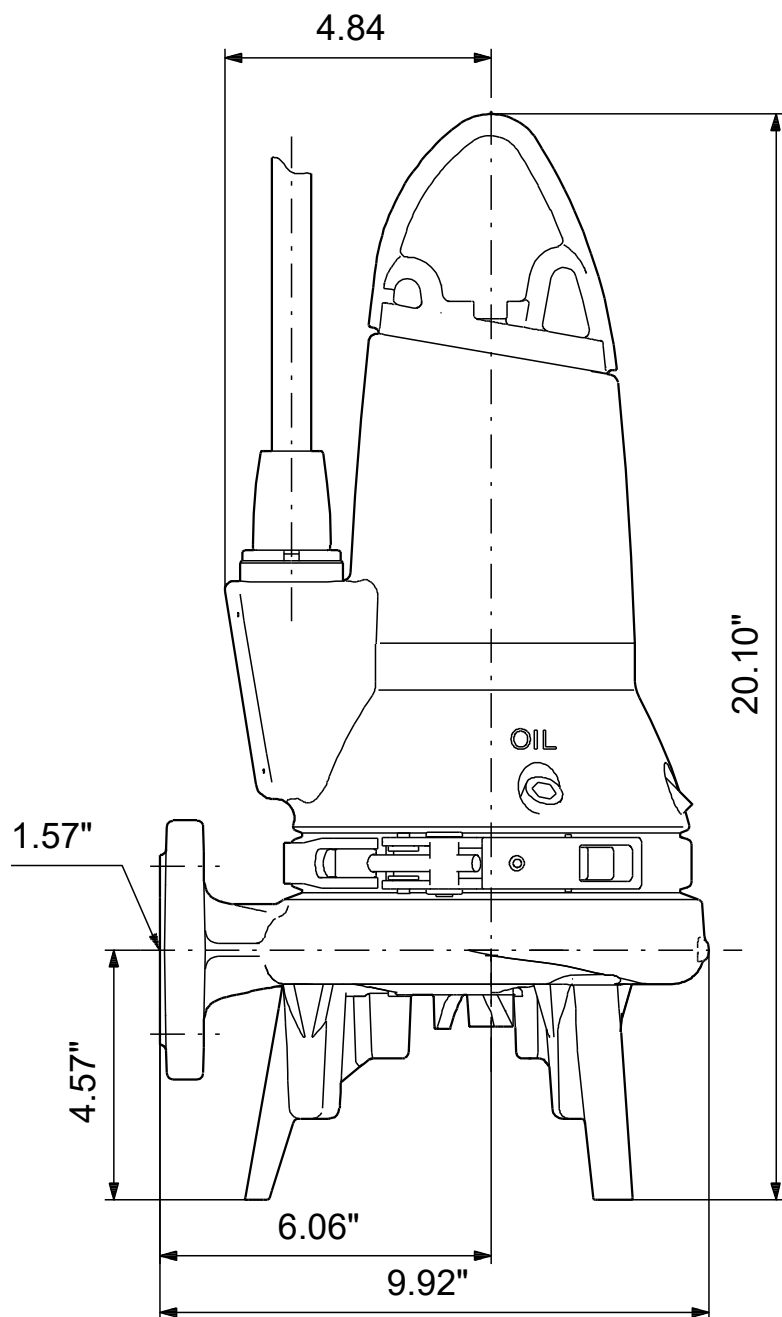

# 98682339 SEG.A15.20.R2.2.60H 60 Hz

Note! All units are in [in] unless others are stated.  
Disclaimer: This simplified dimensional drawing does not show all details.