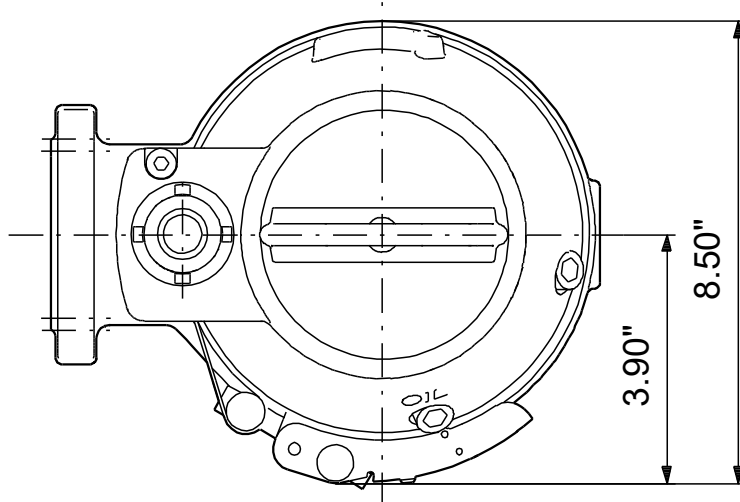

# 98682339 SEG.A15.20.R2.2.60H 60 Hz

Note! All units are in [in] unless others are stated.  
Disclaimer: This simplified dimensional drawing does not show all details.