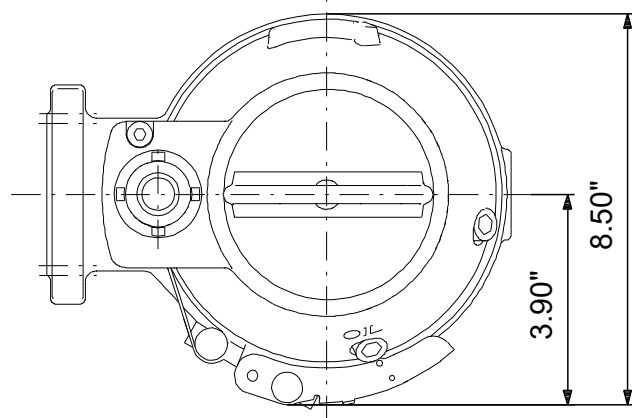

# 98682339 SEG.A15.20.R2.2.60H 60 Hz

Note! All units are in [in] unless others are stated.  
Disclaimer: This simplified dimensional drawing does not show all details.