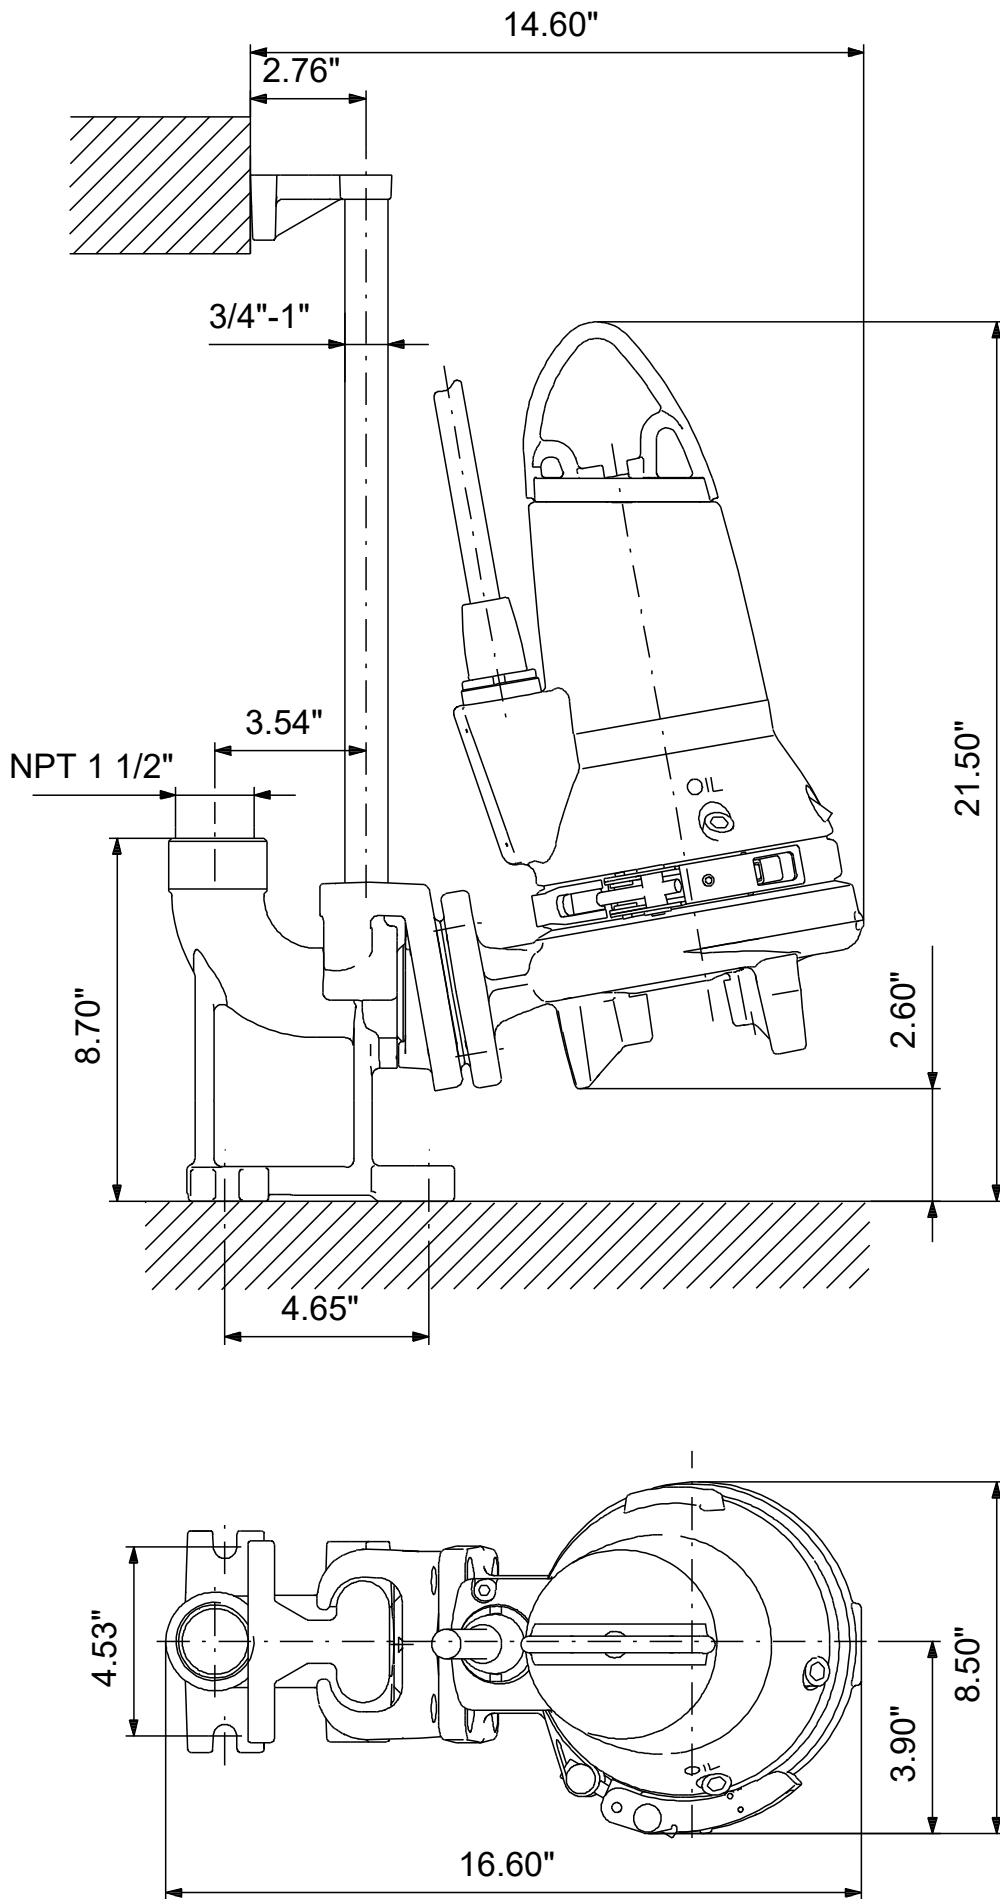

# 98682339 SEG.A15.20.R2.2.60H 60 Hz

Note! All units are in [in] unless others are stated.  
Disclaimer: This simplified dimensional drawing does not show all details.