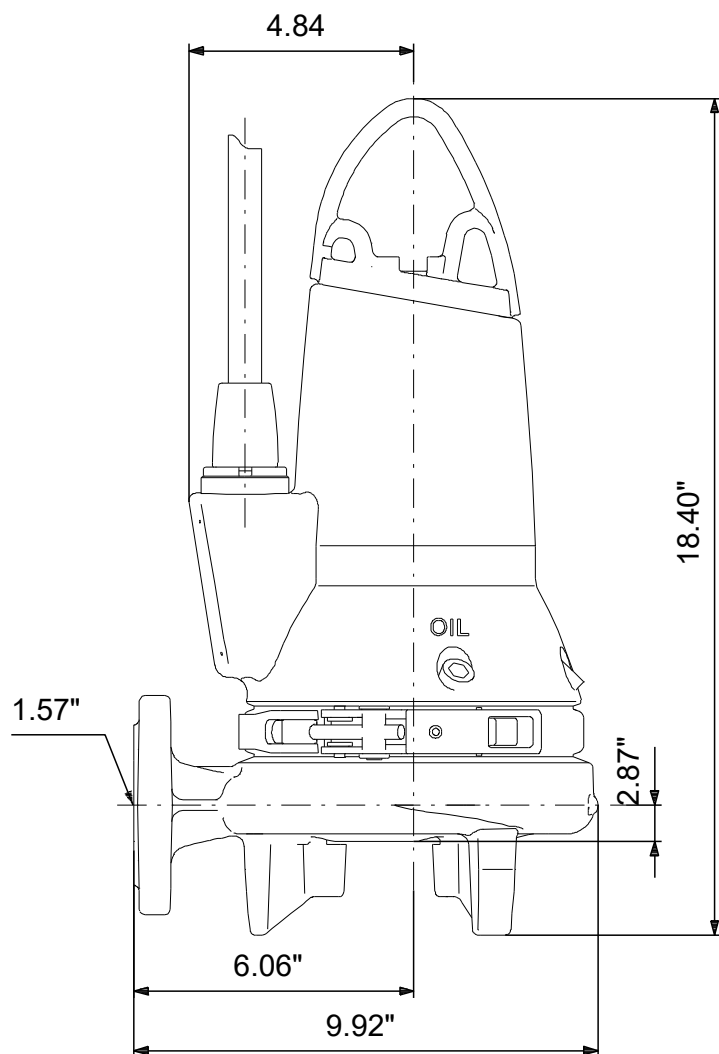

# 98682339 SEG.A15.20.R2.2.60H 60 Hz

Note! All units are in [in] unless others are stated.  
Disclaimer: This simplified dimensional drawing does not show all details.