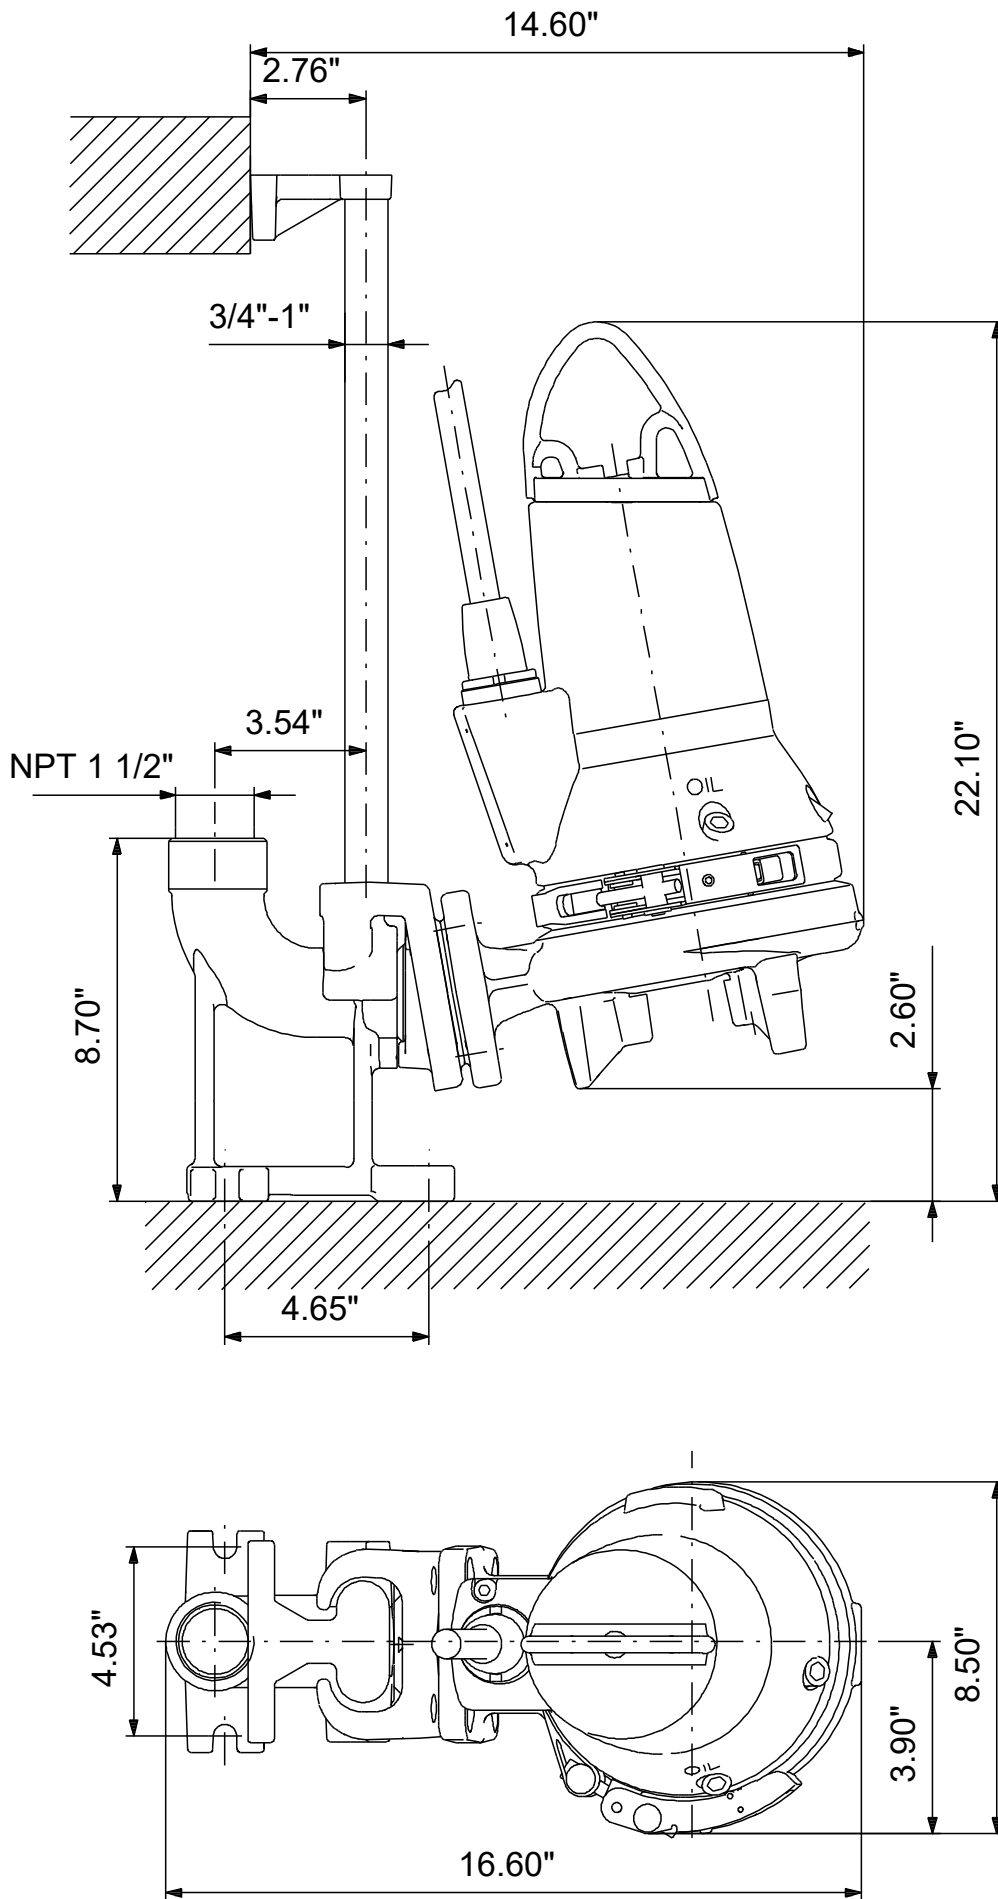

98682338 SEG.A15.20.R2.2.1.603 60 Hz

Note! All units are in [in] unless others are stated.
Disclaimer: This simplified dimensional drawing does not show all details.

98682338 SEG.A15.20.R2.2.1.603 60 Hz

Note! All units are in [in] unless others are stated.
Disclaimer: This simplified dimensional drawing does not show all details.

98682338 SEG.A15.20.R2.2.1.603 60 Hz

Note! All units are in [in] unless others are stated.
Disclaimer: This simplified dimensional drawing does not show all details.