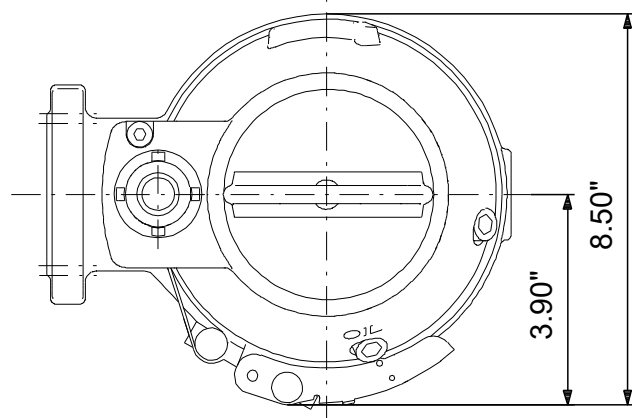

98682338 SEG.A15.20.R2.2.1.603 60 Hz

Note! All units are in [in] unless others are stated.
Disclaimer: This simplified dimensional drawing does not show all details.

98682338 SEG.A15.20.R2.2.1.603 60 Hz

Note! All units are in [in] unless others are stated.
Disclaimer: This simplified dimensional drawing does not show all details.

98682338 SEG.A15.20.R2.2.1.603 60 Hz

Note! All units are in [in] unless others are stated.
Disclaimer: This simplified dimensional drawing does not show all details.