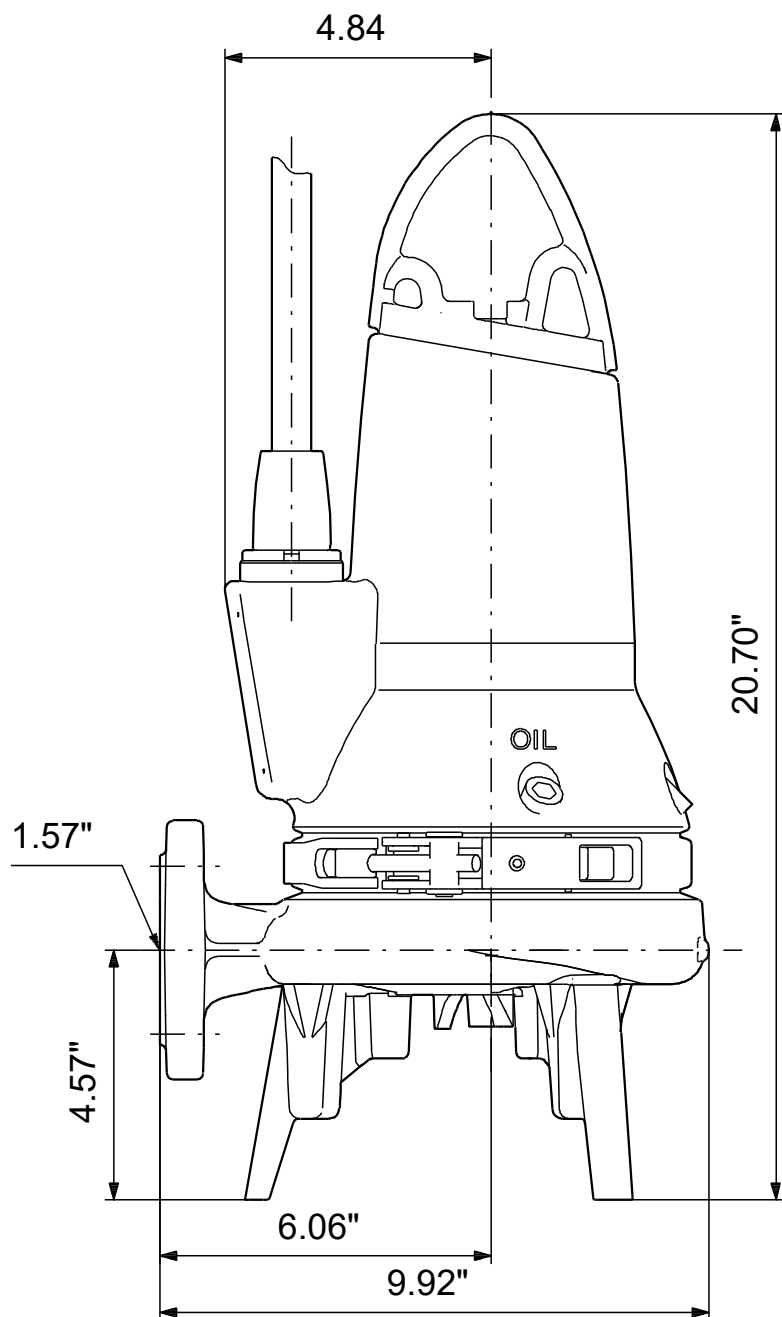

98682338 SEG.A15.20.R2.2.1.603 60 Hz

Note! All units are in [in] unless others are stated.
Disclaimer: This simplified dimensional drawing does not show all details.

98682338 SEG.A15.20.R2.2.1.603 60 Hz

Note! All units are in [in] unless others are stated.
Disclaimer: This simplified dimensional drawing does not show all details.

98682338 SEG.A15.20.R2.2.1.603 60 Hz

Note! All units are in [in] unless others are stated.
Disclaimer: This simplified dimensional drawing does not show all details.