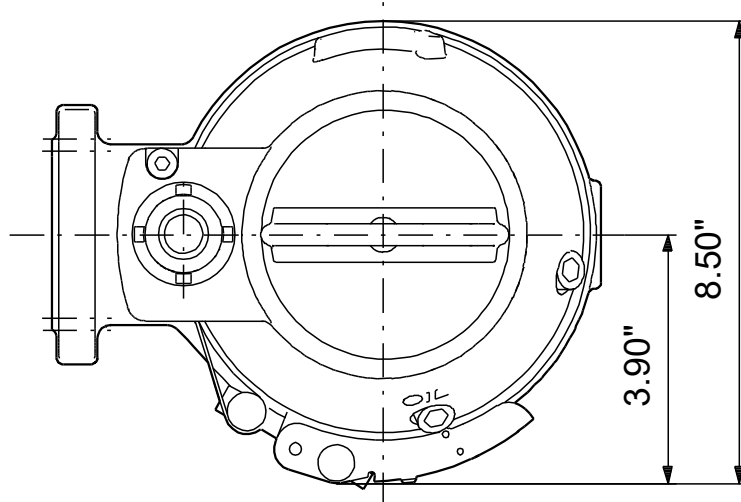

98682338 SEG.A15.20.R2.2.1.603 60 Hz

Note! All units are in [in] unless others are stated.
Disclaimer: This simplified dimensional drawing does not show all details.

98682338 SEG.A15.20.R2.2.1.603 60 Hz

Note! All units are in [in] unless others are stated.
Disclaimer: This simplified dimensional drawing does not show all details.

98682338 SEG.A15.20.R2.2.1.603 60 Hz

Note! All units are in [in] unless others are stated.
Disclaimer: This simplified dimensional drawing does not show all details.