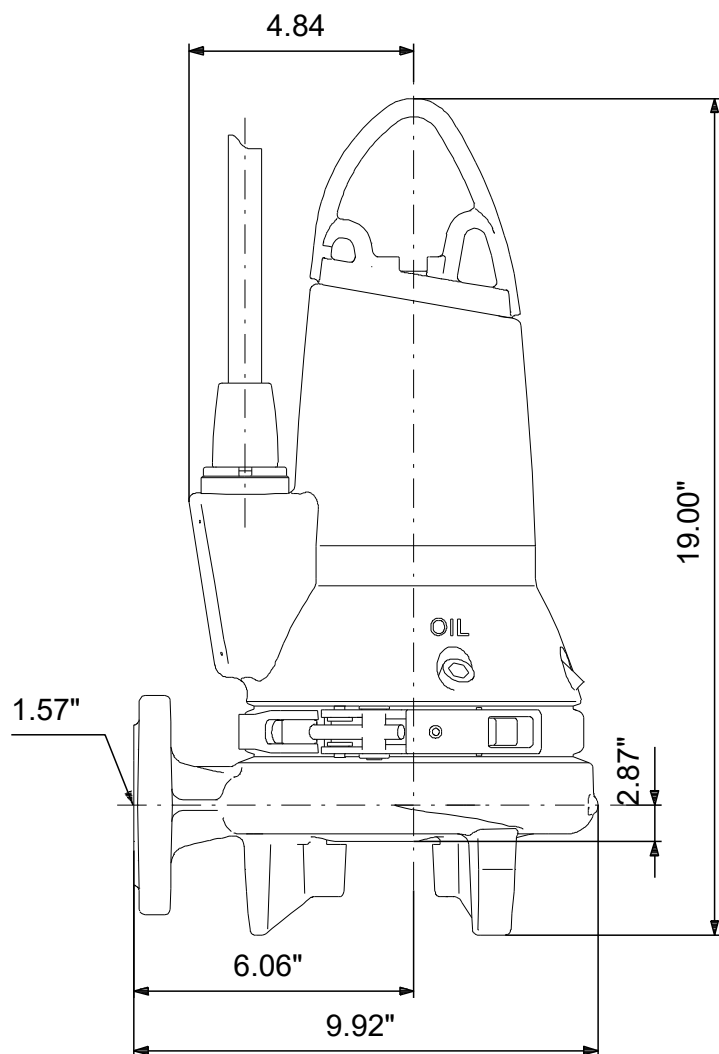

98682338 SEG.A15.20.R2.2.1.603 60 Hz

Note! All units are in [in] unless others are stated.
Disclaimer: This simplified dimensional drawing does not show all details.

98682338 SEG.A15.20.R2.2.1.603 60 Hz

Note! All units are in [in] unless others are stated.
Disclaimer: This simplified dimensional drawing does not show all details.

98682338 SEG.A15.20.R2.2.1.603 60 Hz

Note! All units are in [in] unless others are stated.
Disclaimer: This simplified dimensional drawing does not show all details.