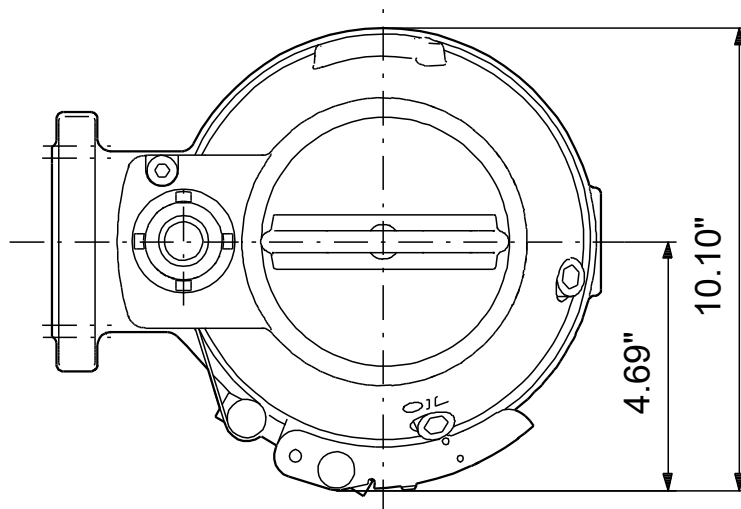

98280894 SEG.A20.55.EX.2.60H 60 Hz

Note! All units are in [in] unless others are stated.
Disclaimer: This simplified dimensional drawing does not show all details.

98280894 SEG.A20.55.EX.2.60H 60 Hz

Note! All units are in [in] unless others are stated.
Disclaimer: This simplified dimensional drawing does not show all details.

98280894 SEG.A20.55.EX.2.60H 60 Hz

Note! All units are in [in] unless others are stated
Disclaimer: This simplified dimensional drawing does not show all details.