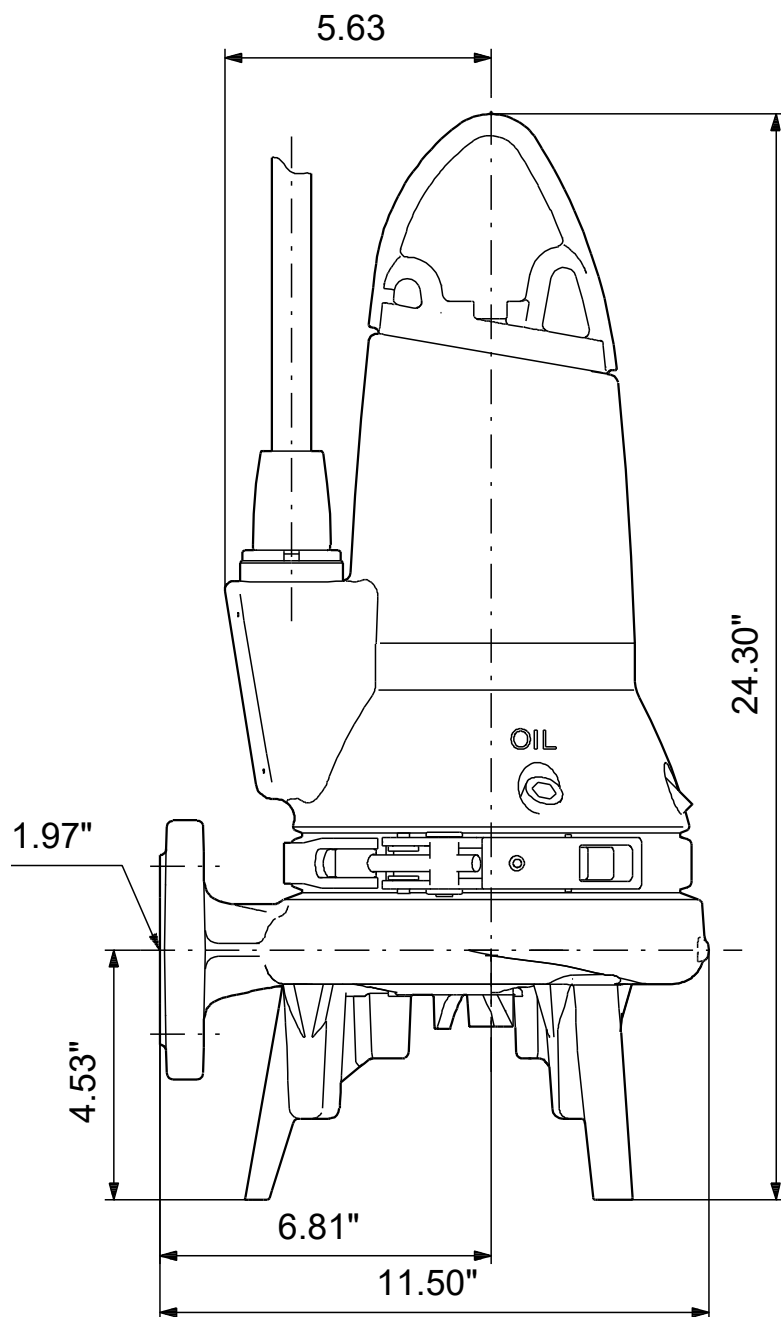

98280894 SEG.A20.55.EX.2.60H 60 Hz

Note! All units are in [in] unless others are stated.
Disclaimer: This simplified dimensional drawing does not show all details.

98280894 SEG.A20.55.EX.2.60H 60 Hz

Note! All units are in [in] unless others are stated.
Disclaimer: This simplified dimensional drawing does not show all details.

98280894 SEG.A20.55.EX.2.60H 60 Hz

Note! All units are in [in] unless others are stated
Disclaimer: This simplified dimensional drawing does not show all details.