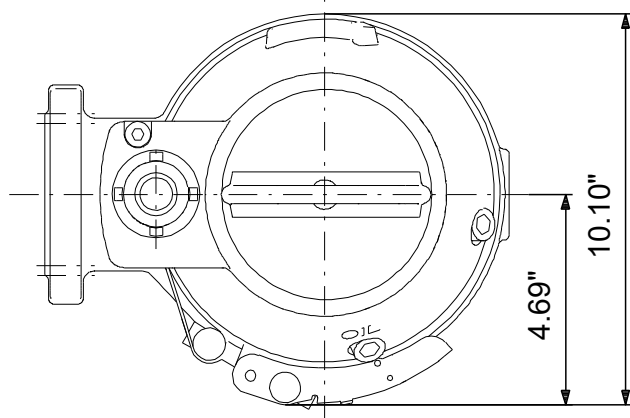

98280894 SEG.A20.55.EX.2.60H 60 Hz

Note! All units are in [in] unless others are stated.
Disclaimer: This simplified dimensional drawing does not show all details.

98280894 SEG.A20.55.EX.2.60H 60 Hz

Note! All units are in [in] unless others are stated.
Disclaimer: This simplified dimensional drawing does not show all details.

98280894 SEG.A20.55.EX.2.60H 60 Hz

Note! All units are in [in] unless others are stated
Disclaimer: This simplified dimensional drawing does not show all details.