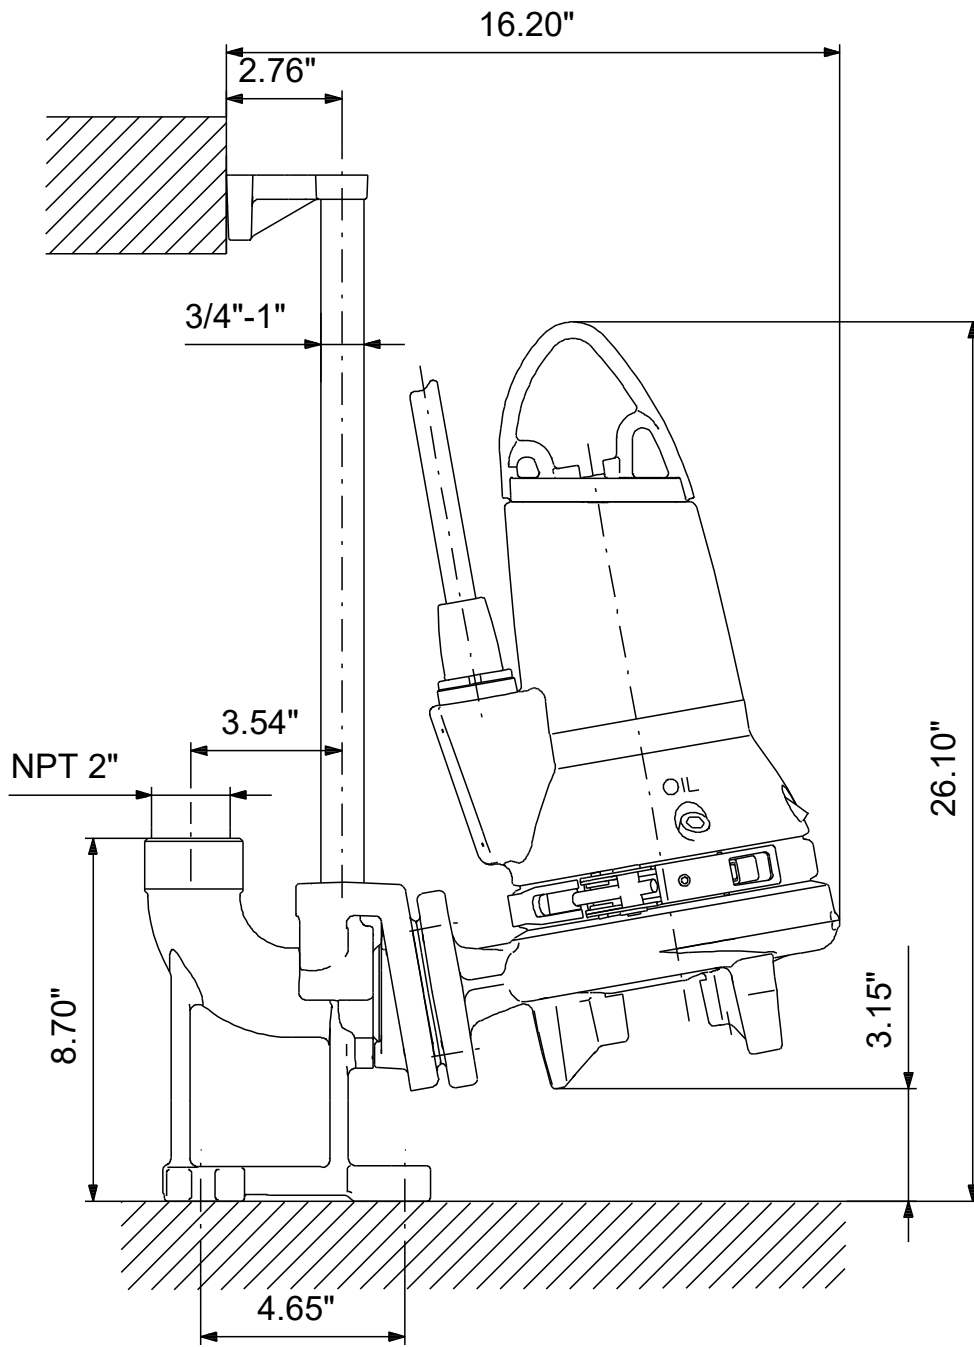

98280894 SEG.A20.55.EX.2.60H 60 Hz

Note! All units are in [in] unless others are stated.
Disclaimer: This simplified dimensional drawing does not show all details.

98280894 SEG.A20.55.EX.2.60H 60 Hz

Note! All units are in [in] unless others are stated.
Disclaimer: This simplified dimensional drawing does not show all details.

98280894 SEG.A20.55.EX.2.60H 60 Hz

Note! All units are in [in] unless others are stated
Disclaimer: This simplified dimensional drawing does not show all details.