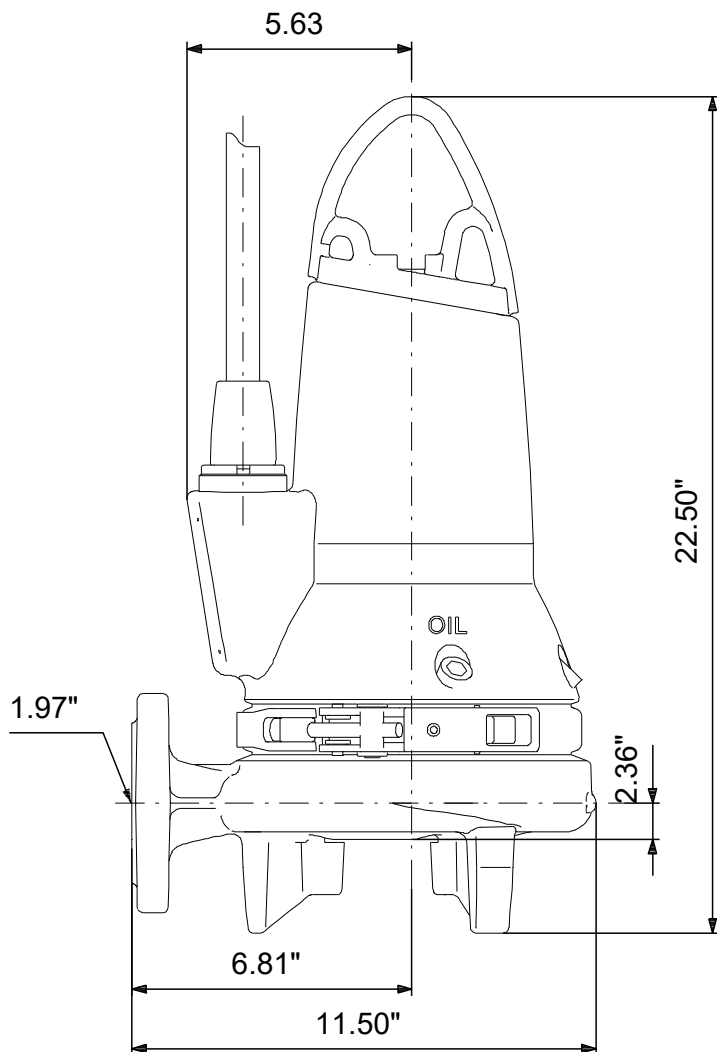

98280894 SEG.A20.55.EX.2.60H 60 Hz

Note! All units are in [in] unless others are stated.
Disclaimer: This simplified dimensional drawing does not show all details.

98280894 SEG.A20.55.EX.2.60H 60 Hz

Note! All units are in [in] unless others are stated.
Disclaimer: This simplified dimensional drawing does not show all details.

98280894 SEG.A20.55.EX.2.60H 60 Hz

Note! All units are in [in] unless others are stated
Disclaimer: This simplified dimensional drawing does not show all details.