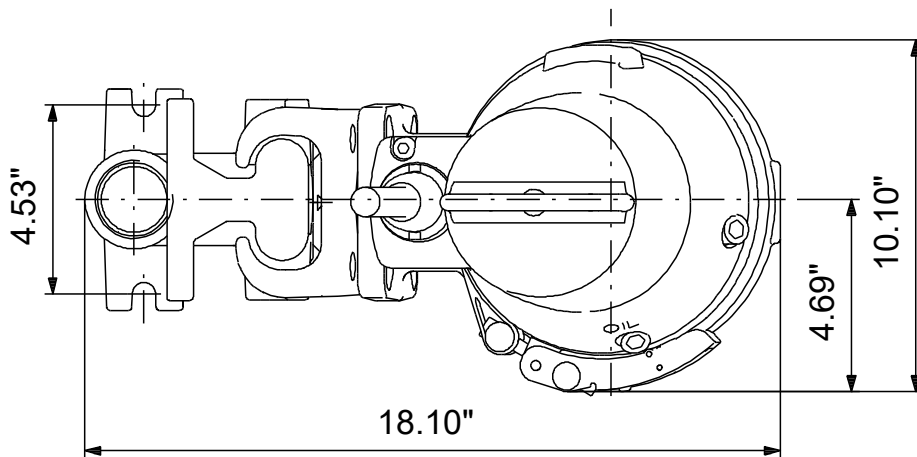

98280894 SEG.A20.55.EX.2.60H 60 Hz

Note! All units are in [in] unless others are stated.
Disclaimer: This simplified dimensional drawing does not show all details.

98280894 SEG.A20.55.EX.2.60H 60 Hz

Note! All units are in [in] unless others are stated.
Disclaimer: This simplified dimensional drawing does not show all details.

98280894 SEG.A20.55.EX.2.60H 60 Hz

Note! All units are in [in] unless others are stated
Disclaimer: This simplified dimensional drawing does not show all details.