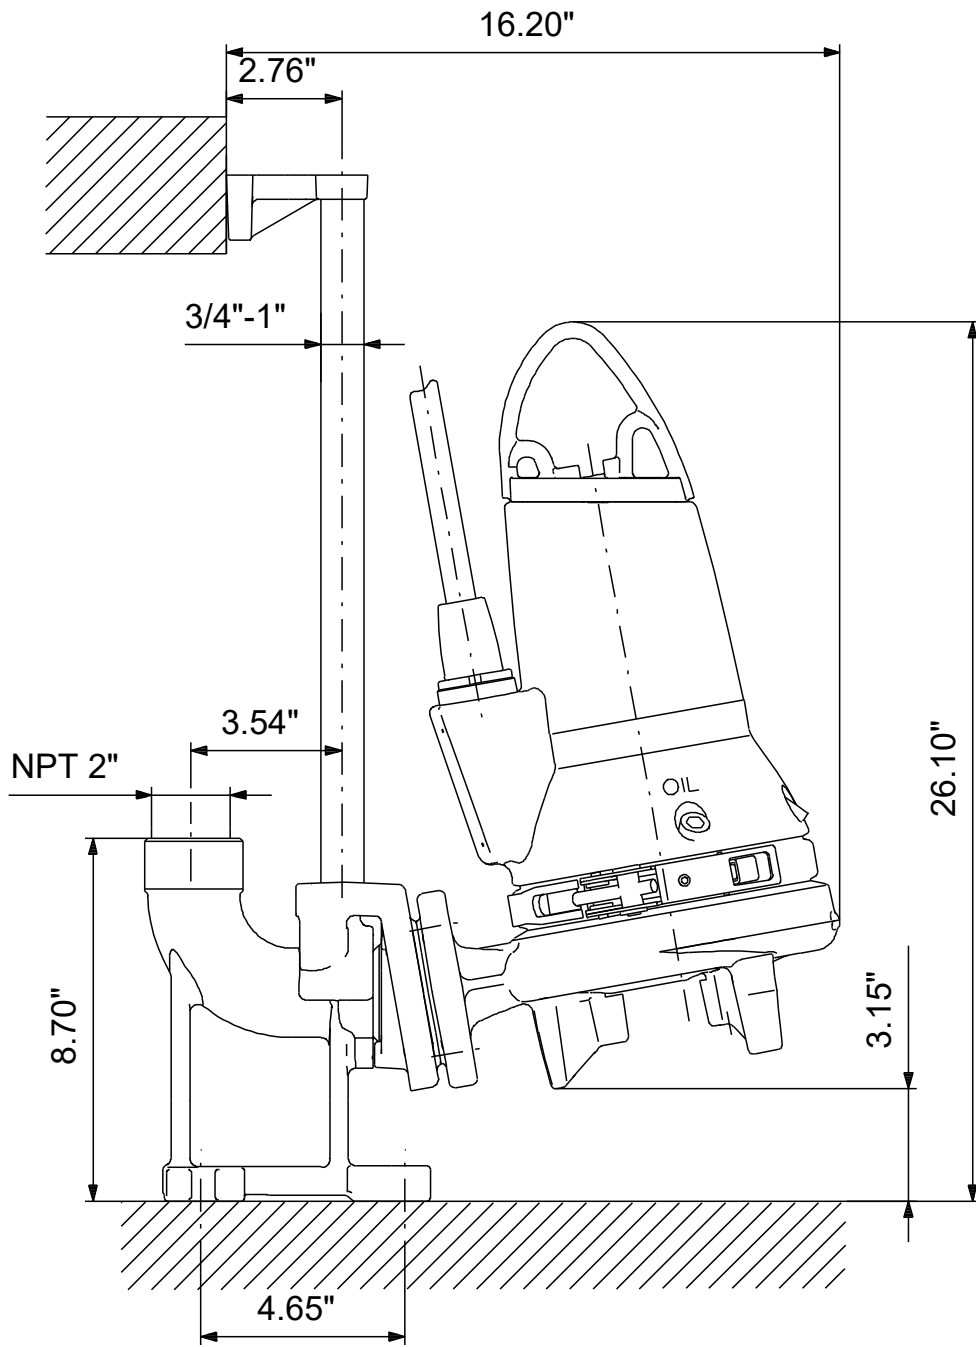

98280893 SEG.A20.55.2.60H 60 Hz

Note! All units are in [in] unless others are stated.
Disclaimer: This simplified dimensional drawing does not show all details.

98280893 SEG.A20.55.2.60H 60 Hz

Note! All units are in [in] unless others are stated.
Disclaimer: This simplified dimensional drawing does not show all details.

98280893 SEG.A20.55.2.60H 60 Hz

Note! All units are in [in] unless others are stated.
Disclaimer: This simplified dimensional drawing does not show all details.