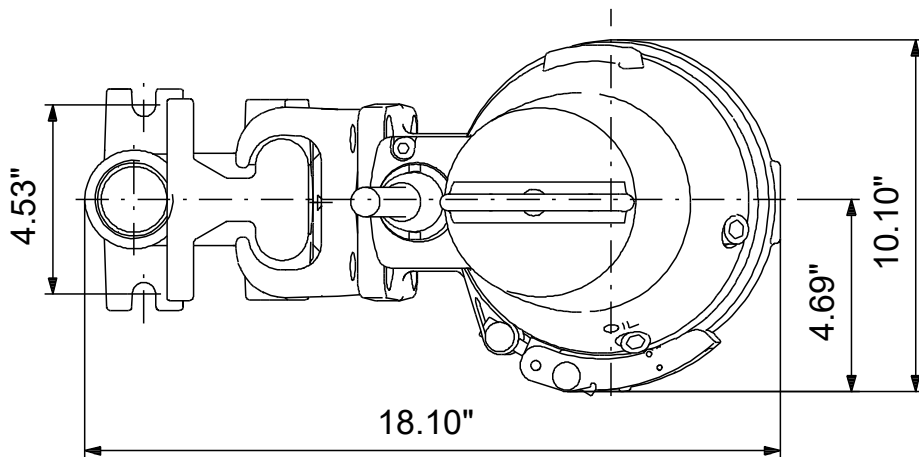

98280893 SEG.A20.55.2.60H 60 Hz

Note! All units are in [in] unless others are stated.
Disclaimer: This simplified dimensional drawing does not show all details.

98280893 SEG.A20.55.2.60H 60 Hz

Note! All units are in [in] unless others are stated.
Disclaimer: This simplified dimensional drawing does not show all details.

98280893 SEG.A20.55.2.60H 60 Hz

Note! All units are in [in] unless others are stated.
Disclaimer: This simplified dimensional drawing does not show all details.