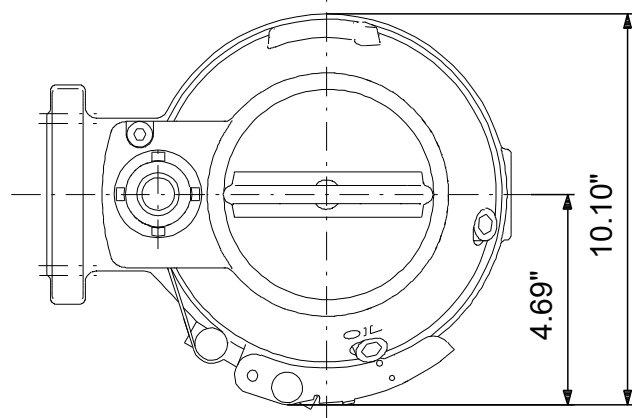

98280893 SEG.A20.55.2.60H 60 Hz

Note! All units are in [in] unless others are stated.
Disclaimer: This simplified dimensional drawing does not show all details.

98280893 SEG.A20.55.2.60H 60 Hz

Note! All units are in [in] unless others are stated.
Disclaimer: This simplified dimensional drawing does not show all details.

98280893 SEG.A20.55.2.60H 60 Hz

Note! All units are in [in] unless others are stated.
Disclaimer: This simplified dimensional drawing does not show all details.