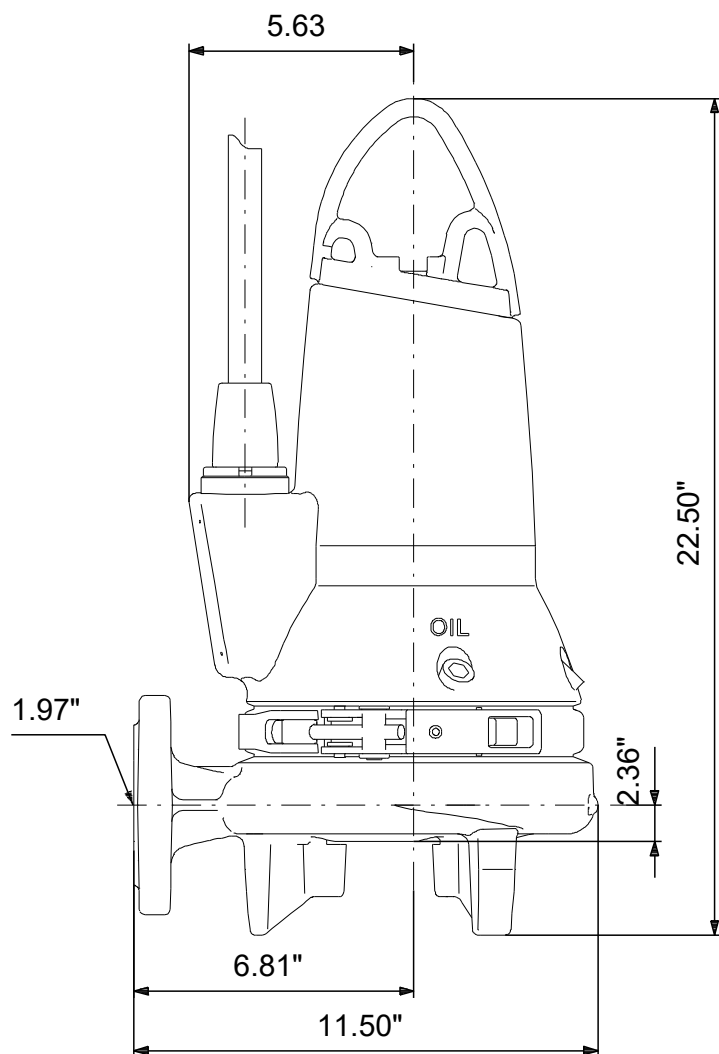

98280893 SEG.A20.55.2.60H 60 Hz

Note! All units are in [in] unless others are stated.
Disclaimer: This simplified dimensional drawing does not show all details.

98280893 SEG.A20.55.2.60H 60 Hz

Note! All units are in [in] unless others are stated.
Disclaimer: This simplified dimensional drawing does not show all details.

98280893 SEG.A20.55.2.60H 60 Hz

Note! All units are in [in] unless others are stated.
Disclaimer: This simplified dimensional drawing does not show all details.