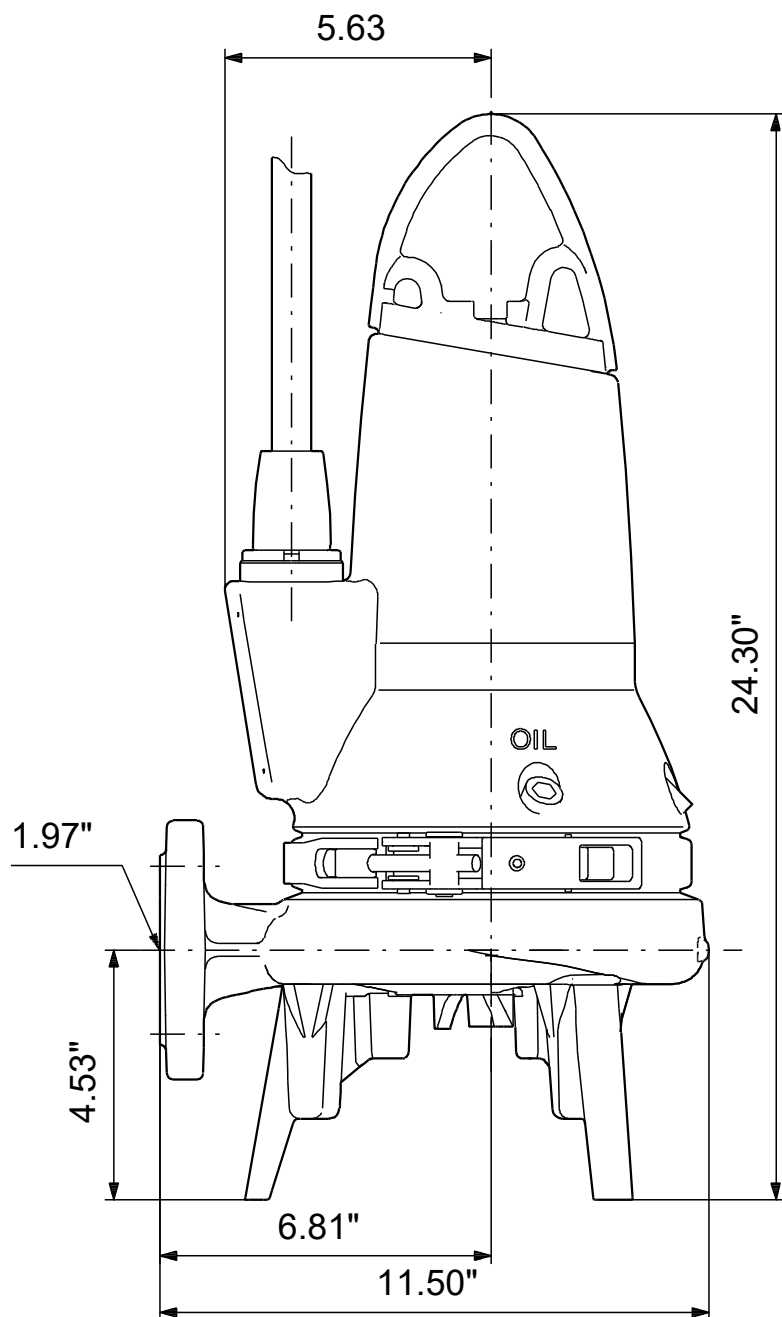

98280893 SEG.A20.55.2.60H 60 Hz

Note! All units are in [in] unless others are stated.
Disclaimer: This simplified dimensional drawing does not show all details.

98280893 SEG.A20.55.2.60H 60 Hz

Note! All units are in [in] unless others are stated.
Disclaimer: This simplified dimensional drawing does not show all details.

98280893 SEG.A20.55.2.60H 60 Hz

Note! All units are in [in] unless others are stated.
Disclaimer: This simplified dimensional drawing does not show all details.