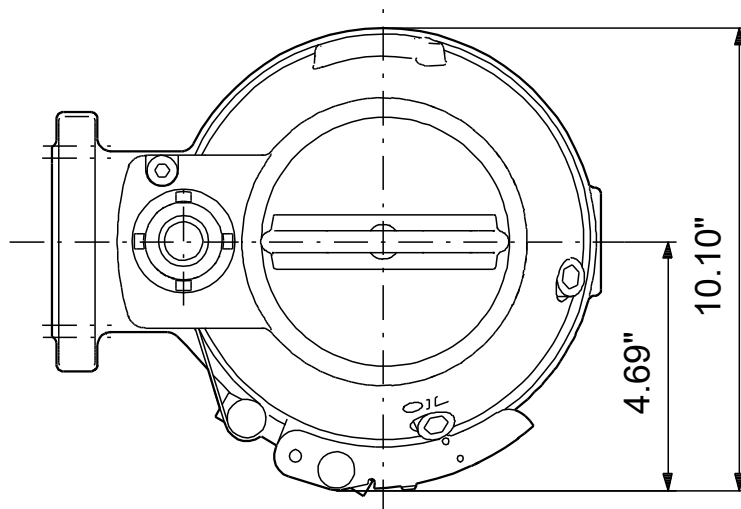

98280893 SEG.A20.55.2.60H 60 Hz

Note! All units are in [in] unless others are stated.
Disclaimer: This simplified dimensional drawing does not show all details.

98280893 SEG.A20.55.2.60H 60 Hz

Note! All units are in [in] unless others are stated.
Disclaimer: This simplified dimensional drawing does not show all details.

98280893 SEG.A20.55.2.60H 60 Hz

Note! All units are in [in] unless others are stated.
Disclaimer: This simplified dimensional drawing does not show all details.