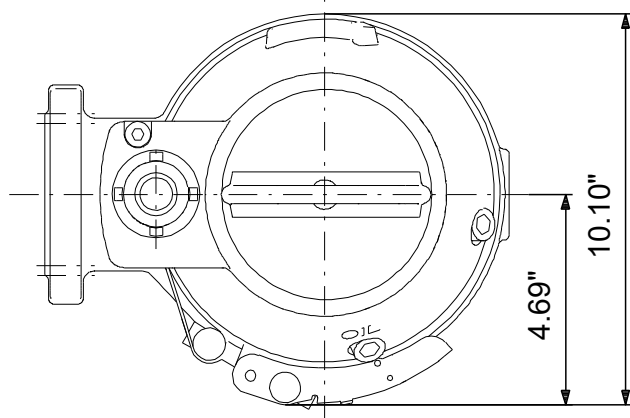

98280892 SEG.A20.40.EX.2.60H 60 Hz

Note! All units are in [in] unless others are stated.
Disclaimer: This simplified dimensional drawing does not show all details.

98280892 SEG.A20.40.EX.2.60H 60 Hz

Note! All units are in [in] unless others are stated.
Disclaimer: This simplified dimensional drawing does not show all details.

98280892 SEG.A20.40.EX.2.60H 60 Hz

Note! All units are in [in] unless others are stated.
Disclaimer: This simplified dimensional drawing does not show all details.