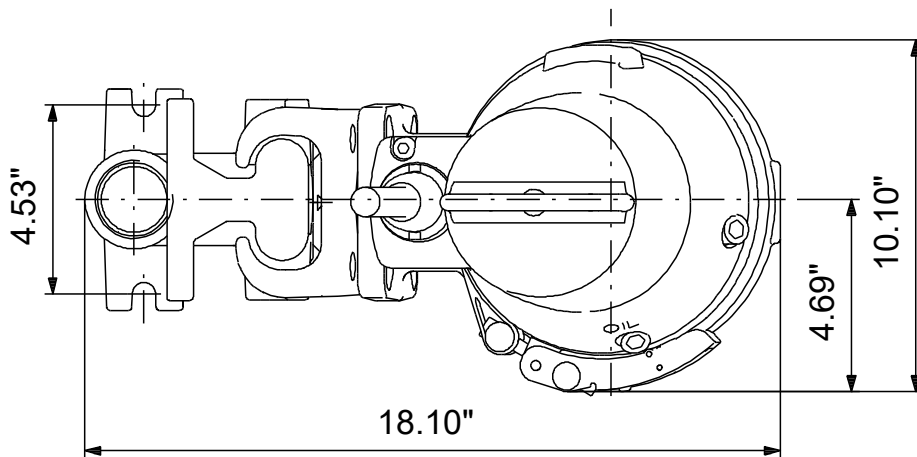

98280892 SEG.A20.40.EX.2.60H 60 Hz

Note! All units are in [in] unless others are stated.
Disclaimer: This simplified dimensional drawing does not show all details.

98280892 SEG.A20.40.EX.2.60H 60 Hz

Note! All units are in [in] unless others are stated.
Disclaimer: This simplified dimensional drawing does not show all details.

98280892 SEG.A20.40.EX.2.60H 60 Hz

Note! All units are in [in] unless others are stated.
Disclaimer: This simplified dimensional drawing does not show all details.