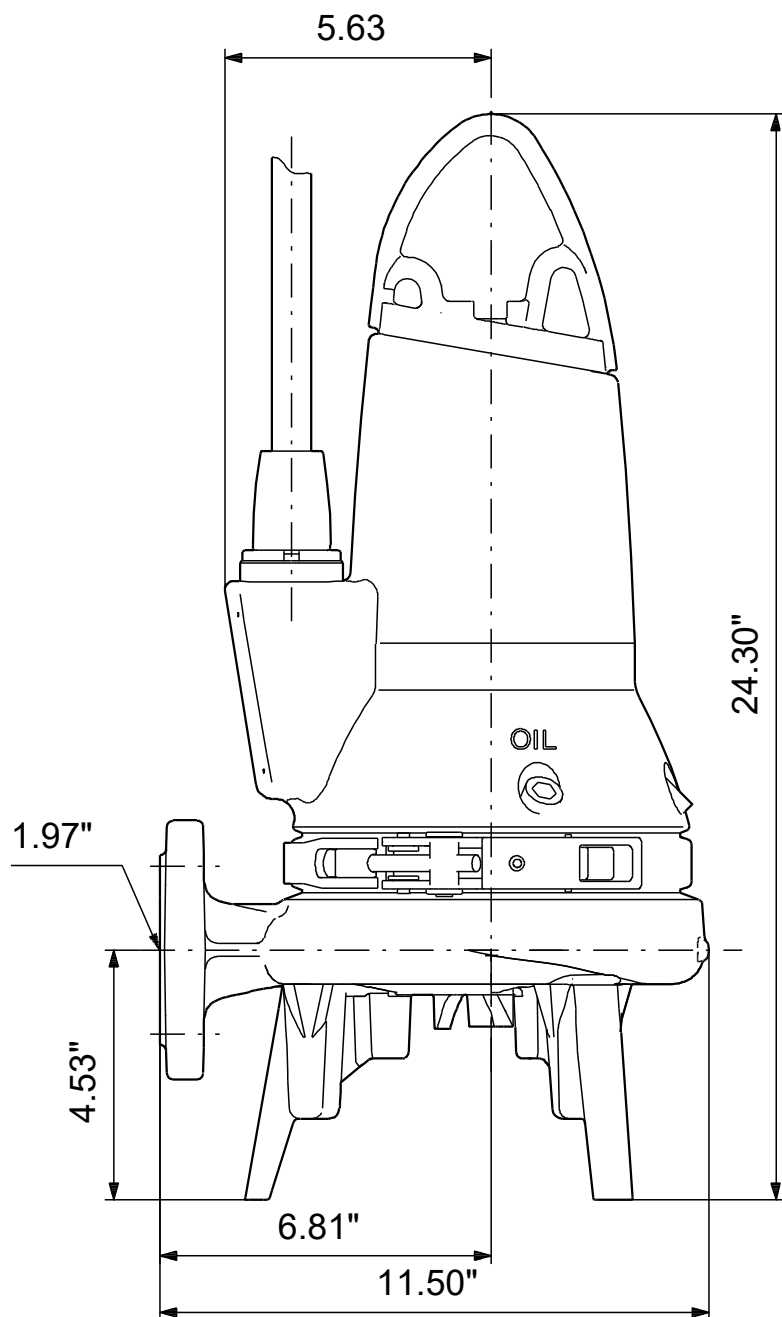

98280892 SEG.A20.40.EX.2.60H 60 Hz

Note! All units are in [in] unless others are stated.
Disclaimer: This simplified dimensional drawing does not show all details.

98280892 SEG.A20.40.EX.2.60H 60 Hz

Note! All units are in [in] unless others are stated.
Disclaimer: This simplified dimensional drawing does not show all details.

98280892 SEG.A20.40.EX.2.60H 60 Hz

Note! All units are in [in] unless others are stated.
Disclaimer: This simplified dimensional drawing does not show all details.