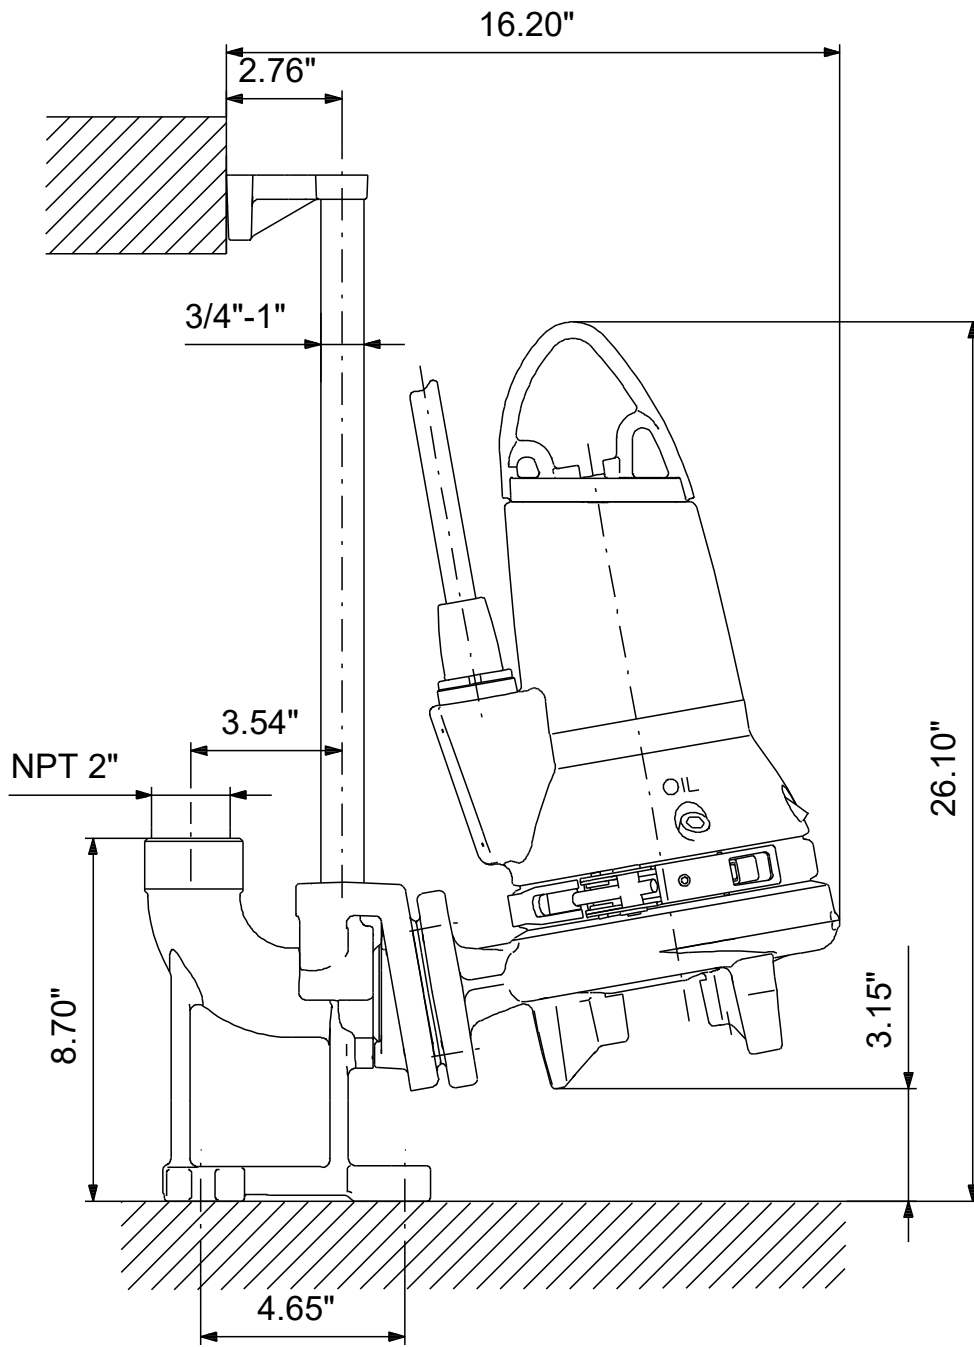

98280892 SEG.A20.40.EX.2.60H 60 Hz

Note! All units are in [in] unless others are stated.
Disclaimer: This simplified dimensional drawing does not show all details.

98280892 SEG.A20.40.EX.2.60H 60 Hz

Note! All units are in [in] unless others are stated.
Disclaimer: This simplified dimensional drawing does not show all details.

98280892 SEG.A20.40.EX.2.60H 60 Hz

Note! All units are in [in] unless others are stated.
Disclaimer: This simplified dimensional drawing does not show all details.