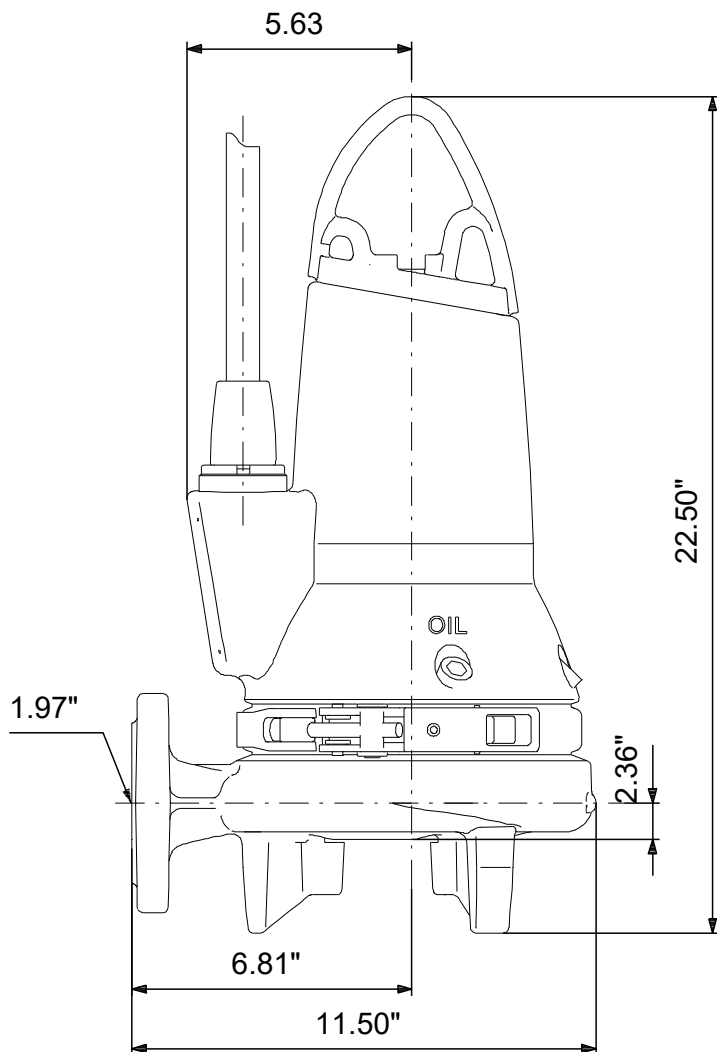

98280892 SEG.A20.40.EX.2.60H 60 Hz

Note! All units are in [in] unless others are stated.
Disclaimer: This simplified dimensional drawing does not show all details.

98280892 SEG.A20.40.EX.2.60H 60 Hz

Note! All units are in [in] unless others are stated.
Disclaimer: This simplified dimensional drawing does not show all details.

98280892 SEG.A20.40.EX.2.60H 60 Hz

Note! All units are in [in] unless others are stated.
Disclaimer: This simplified dimensional drawing does not show all details.