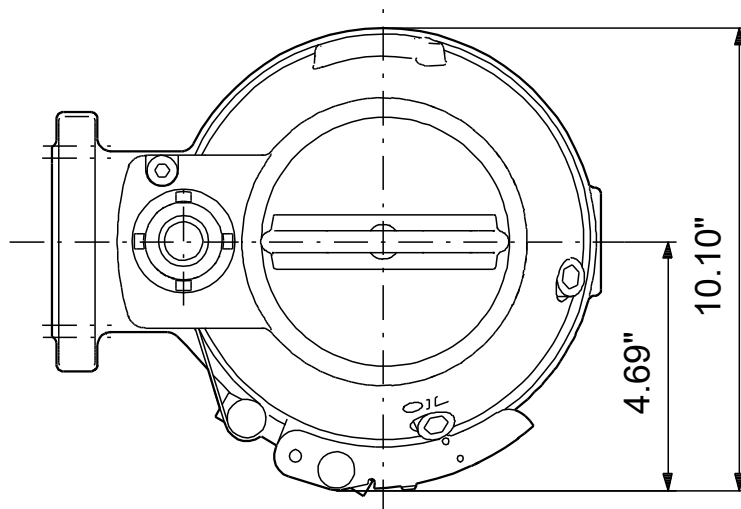

98280892 SEG.A20.40.EX.2.60H 60 Hz

Note! All units are in [in] unless others are stated.
Disclaimer: This simplified dimensional drawing does not show all details.

98280892 SEG.A20.40.EX.2.60H 60 Hz

Note! All units are in [in] unless others are stated.
Disclaimer: This simplified dimensional drawing does not show all details.

98280892 SEG.A20.40.EX.2.60H 60 Hz

Note! All units are in [in] unless others are stated.
Disclaimer: This simplified dimensional drawing does not show all details.