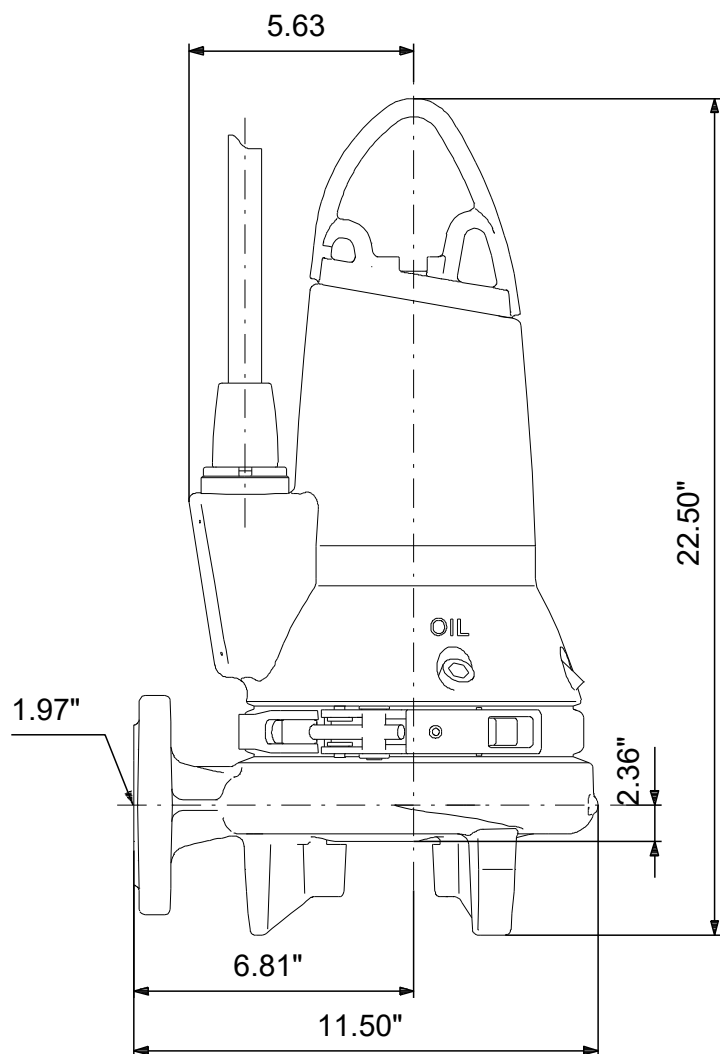

98280891 SEG.A20.40.2.60H 60 Hz

Note! All units are in [in] unless others are stated.
Disclaimer: This simplified dimensional drawing does not show all details.

98280891 SEG.A20.40.2.60H 60 Hz

Note! All units are in [in] unless others are stated.
Disclaimer: This simplified dimensional drawing does not show all details.

98280891 SEG.A20.40.2.60H 60 Hz

Note! All units are in [in] unless others are stated.
Disclaimer: This simplified dimensional drawing does not show all details.