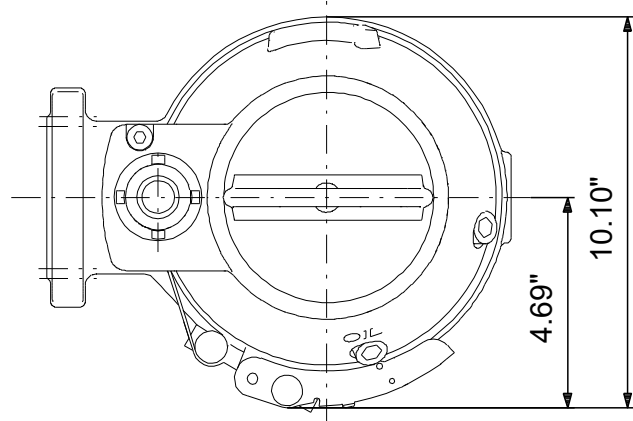

98280891 SEG.A20.40.2.60H 60 Hz

Note! All units are in [in] unless others are stated.
Disclaimer: This simplified dimensional drawing does not show all details.

98280891 SEG.A20.40.2.60H 60 Hz

Note! All units are in [in] unless others are stated.
Disclaimer: This simplified dimensional drawing does not show all details.

98280891 SEG.A20.40.2.60H 60 Hz

Note! All units are in [in] unless others are stated.
Disclaimer: This simplified dimensional drawing does not show all details.