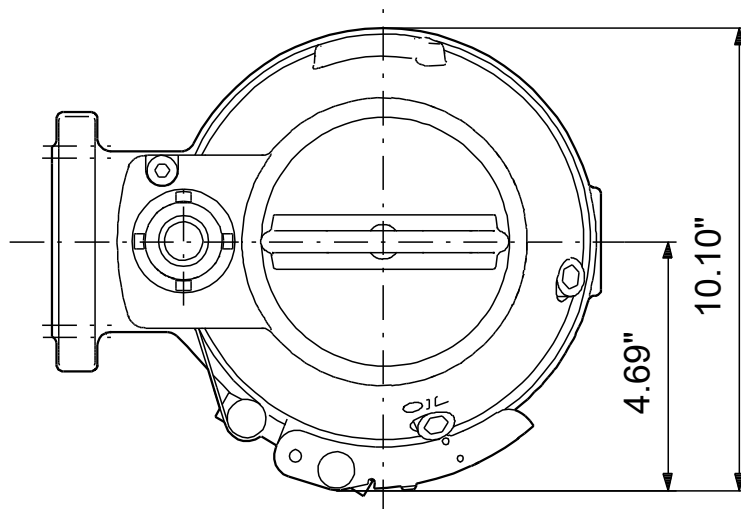

98280891 SEG.A20.40.2.60H 60 Hz

Note! All units are in [in] unless others are stated.
Disclaimer: This simplified dimensional drawing does not show all details.

98280891 SEG.A20.40.2.60H 60 Hz

Note! All units are in [in] unless others are stated.
Disclaimer: This simplified dimensional drawing does not show all details.

98280891 SEG.A20.40.2.60H 60 Hz

Note! All units are in [in] unless others are stated.
Disclaimer: This simplified dimensional drawing does not show all details.