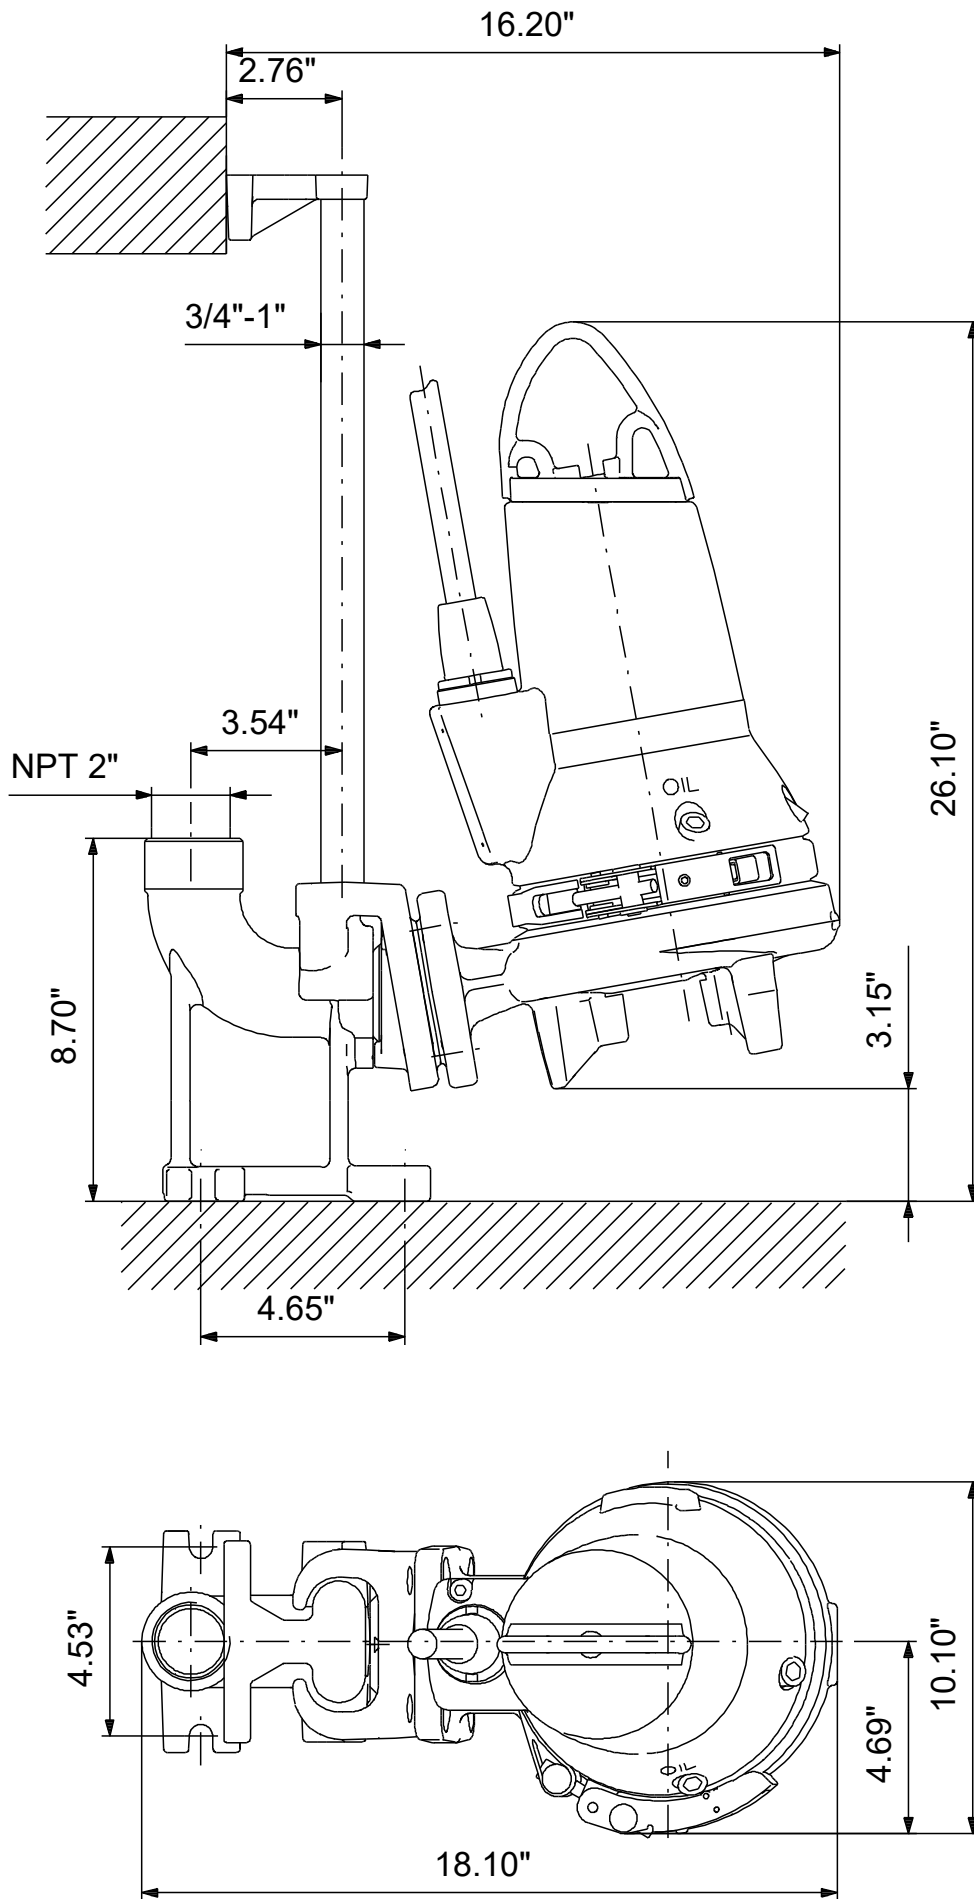

98280891 SEG.A20.40.2.60H 60 Hz

Note! All units are in [in] unless others are stated.
Disclaimer: This simplified dimensional drawing does not show all details.

98280891 SEG.A20.40.2.60H 60 Hz

Note! All units are in [in] unless others are stated.
Disclaimer: This simplified dimensional drawing does not show all details.

98280891 SEG.A20.40.2.60H 60 Hz

Note! All units are in [in] unless others are stated.
Disclaimer: This simplified dimensional drawing does not show all details.