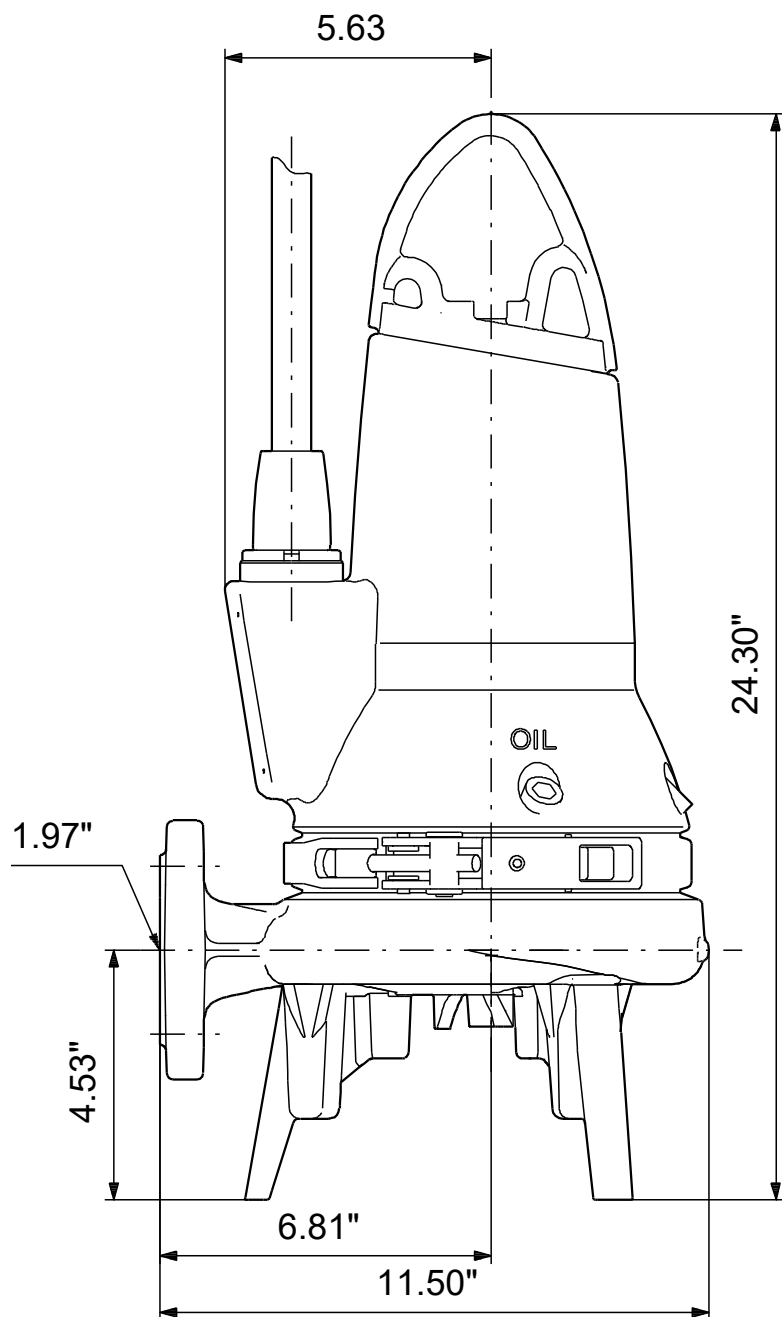

98280891 SEG.A20.40.2.60H 60 Hz

Note! All units are in [in] unless others are stated.
Disclaimer: This simplified dimensional drawing does not show all details.

98280891 SEG.A20.40.2.60H 60 Hz

Note! All units are in [in] unless others are stated.
Disclaimer: This simplified dimensional drawing does not show all details.

98280891 SEG.A20.40.2.60H 60 Hz

Note! All units are in [in] unless others are stated.
Disclaimer: This simplified dimensional drawing does not show all details.