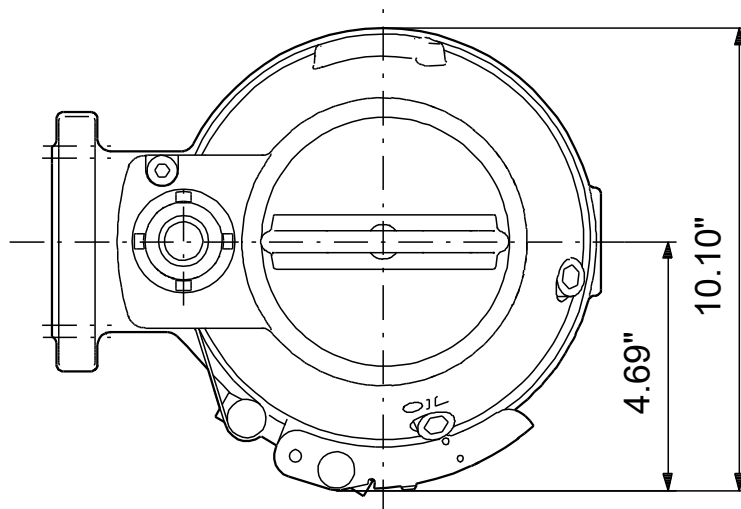

# 98280879 SEG.A20.30.2.60H 60 Hz

Note! All units are in [in] unless others are stated.  
Disclaimer: This simplified dimensional drawing does not show all details.