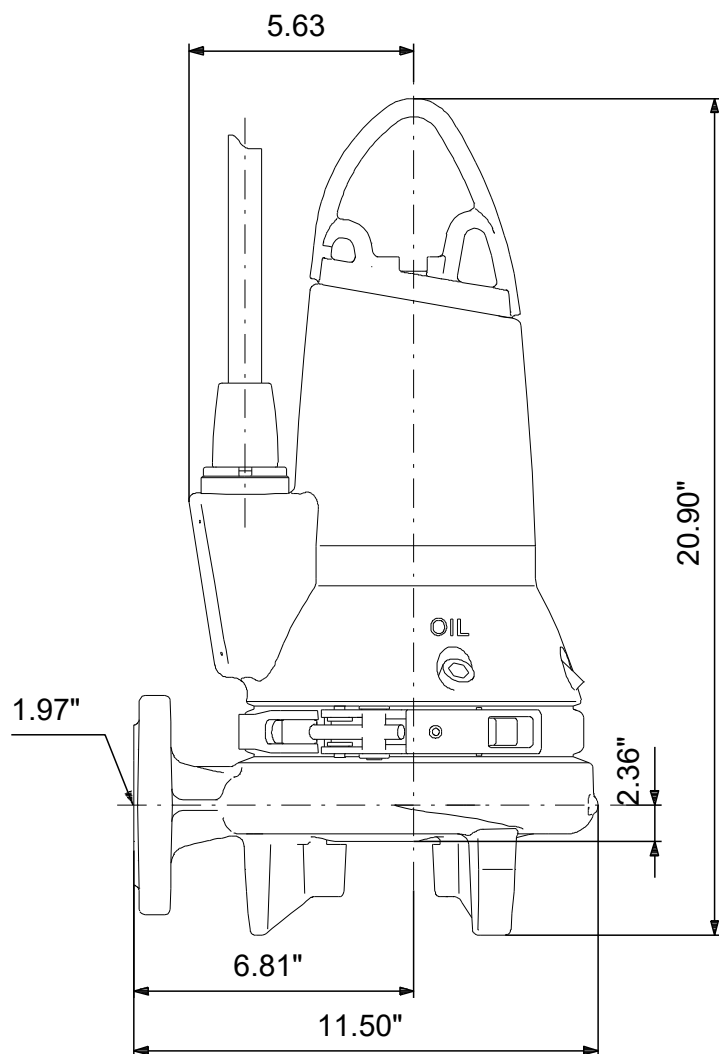

# 98280879 SEG.A20.30.2.60H 60 Hz

Note! All units are in [in] unless others are stated.  
Disclaimer: This simplified dimensional drawing does not show all details.