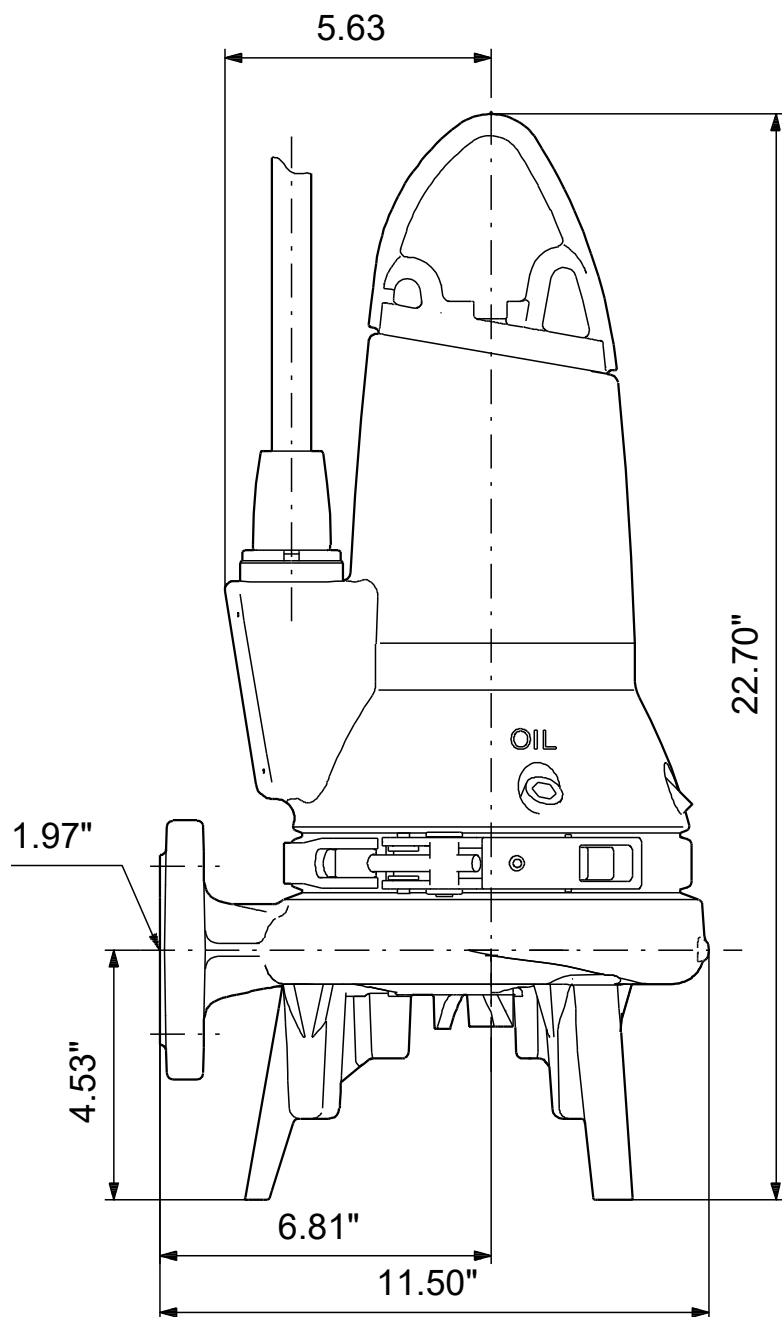

# 98280879 SEG.A20.30.2.60H 60 Hz

Note! All units are in [in] unless others are stated.  
Disclaimer: This simplified dimensional drawing does not show all details.