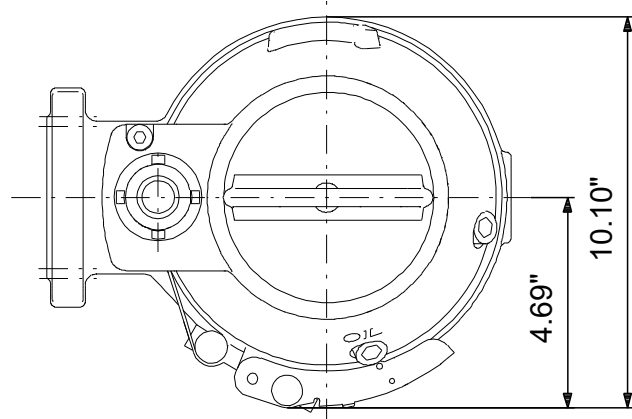

# 98280879 SEG.A20.30.2.60H 60 Hz

Note! All units are in [in] unless others are stated.  
Disclaimer: This simplified dimensional drawing does not show all details.