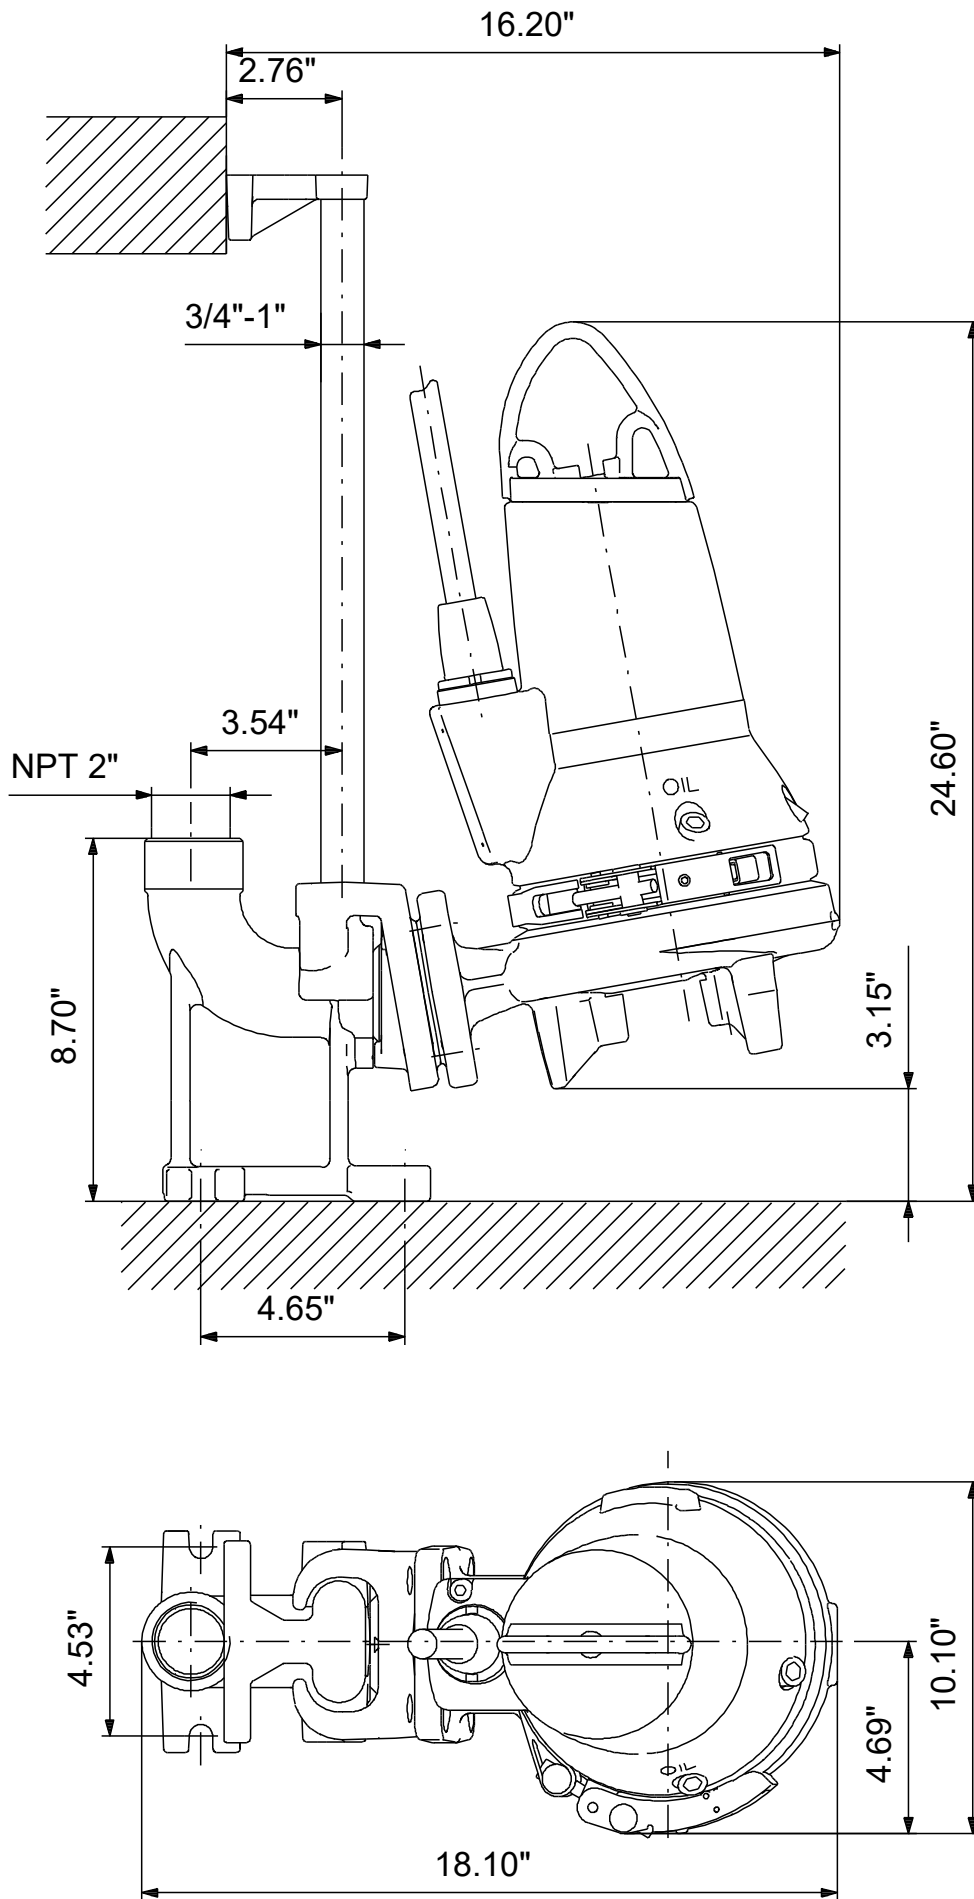

# 98280879 SEG.A20.30.2.60H 60 Hz

Note! All units are in [in] unless others are stated.  
Disclaimer: This simplified dimensional drawing does not show all details.