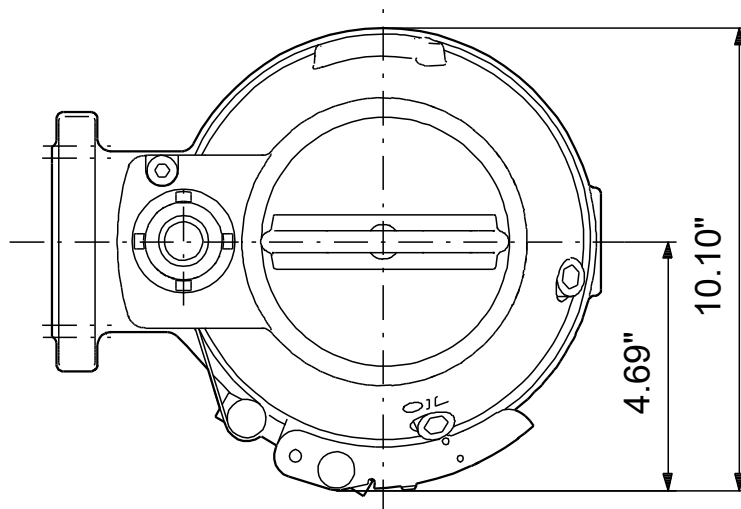

# 98280878 SEG.A15.40.EX.2.60H 60 Hz

Note! All units are in [in] unless others are stated.  
Disclaimer: This simplified dimensional drawing does not show all details.

# 98280878 SEG.A15.40.EX.2.60H 60 Hz

Note! All units are in [in] unless others are stated  
Disclaimer: This simplified dimensional drawing does not show all details.