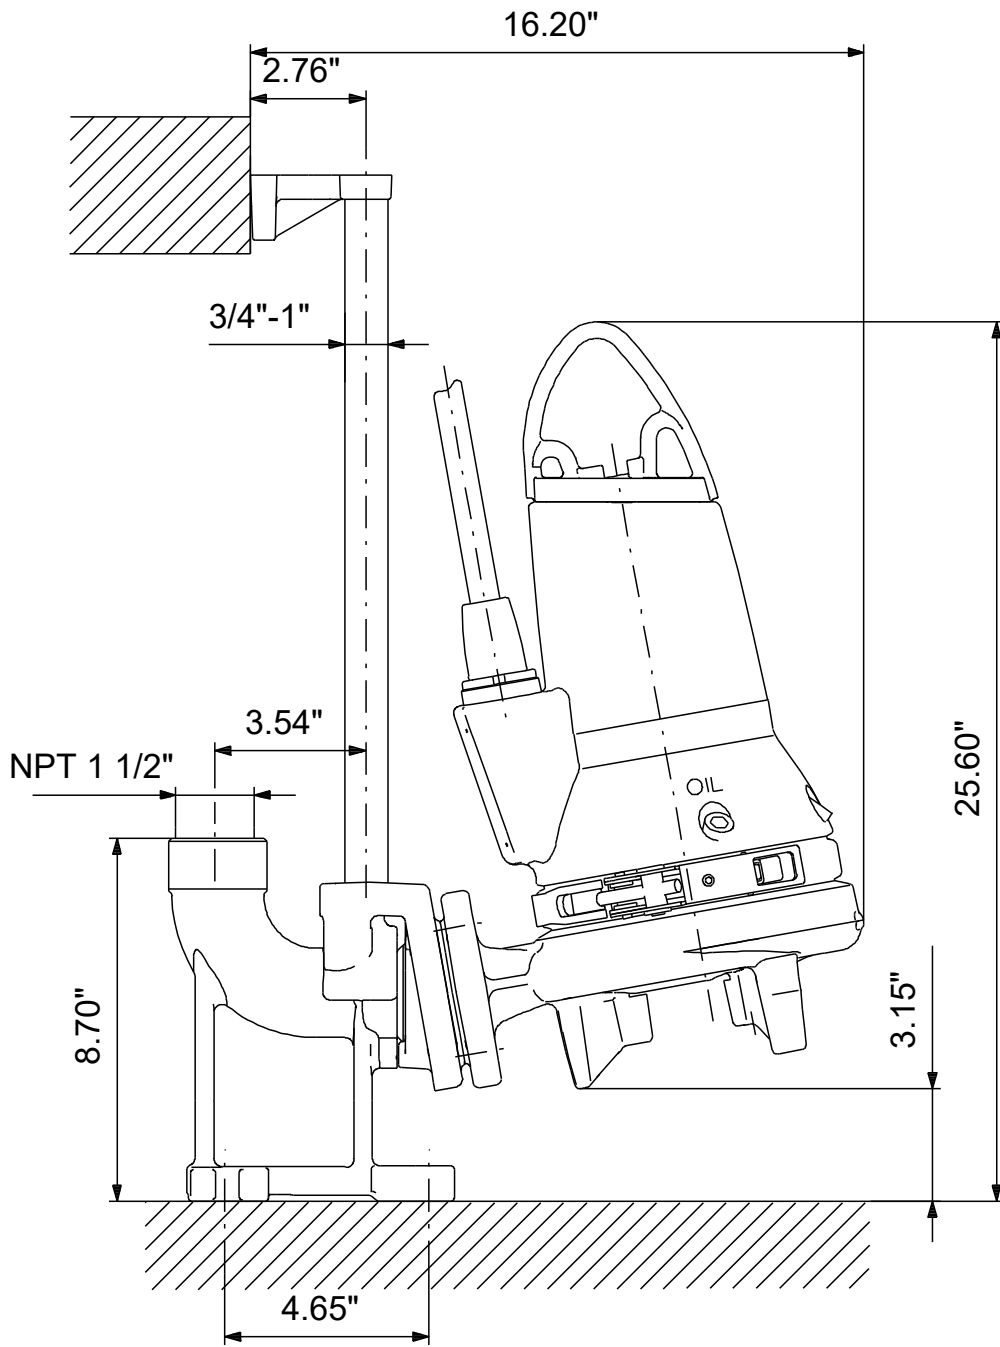

# 98280878 SEG.A15.40.EX.2.60H 60 Hz

Note! All units are in [in] unless others are stated.  
Disclaimer: This simplified dimensional drawing does not show all details.

# 98280878 SEG.A15.40.EX.2.60H 60 Hz

Note! All units are in [in] unless others are stated  
Disclaimer: This simplified dimensional drawing does not show all details.