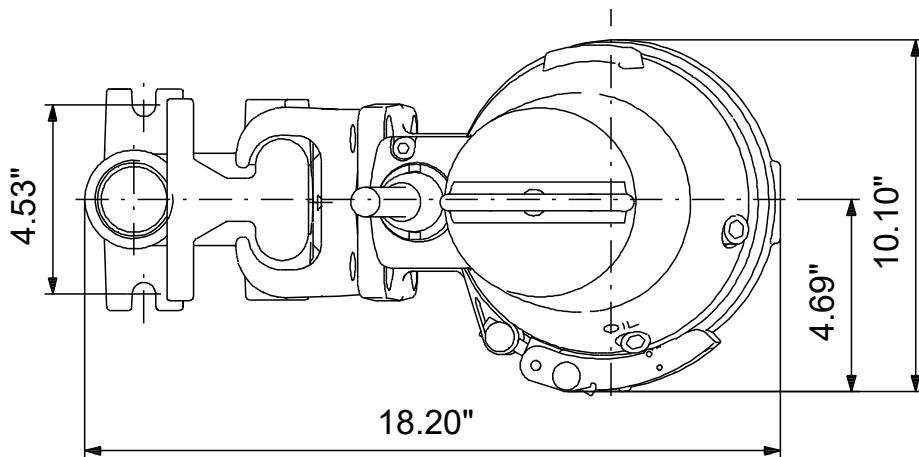

# 98280878 SEG.A15.40.EX.2.60H 60 Hz

Note! All units are in [in] unless others are stated.  
Disclaimer: This simplified dimensional drawing does not show all details.

# 98280878 SEG.A15.40.EX.2.60H 60 Hz

Note! All units are in [in] unless others are stated  
Disclaimer: This simplified dimensional drawing does not show all details.