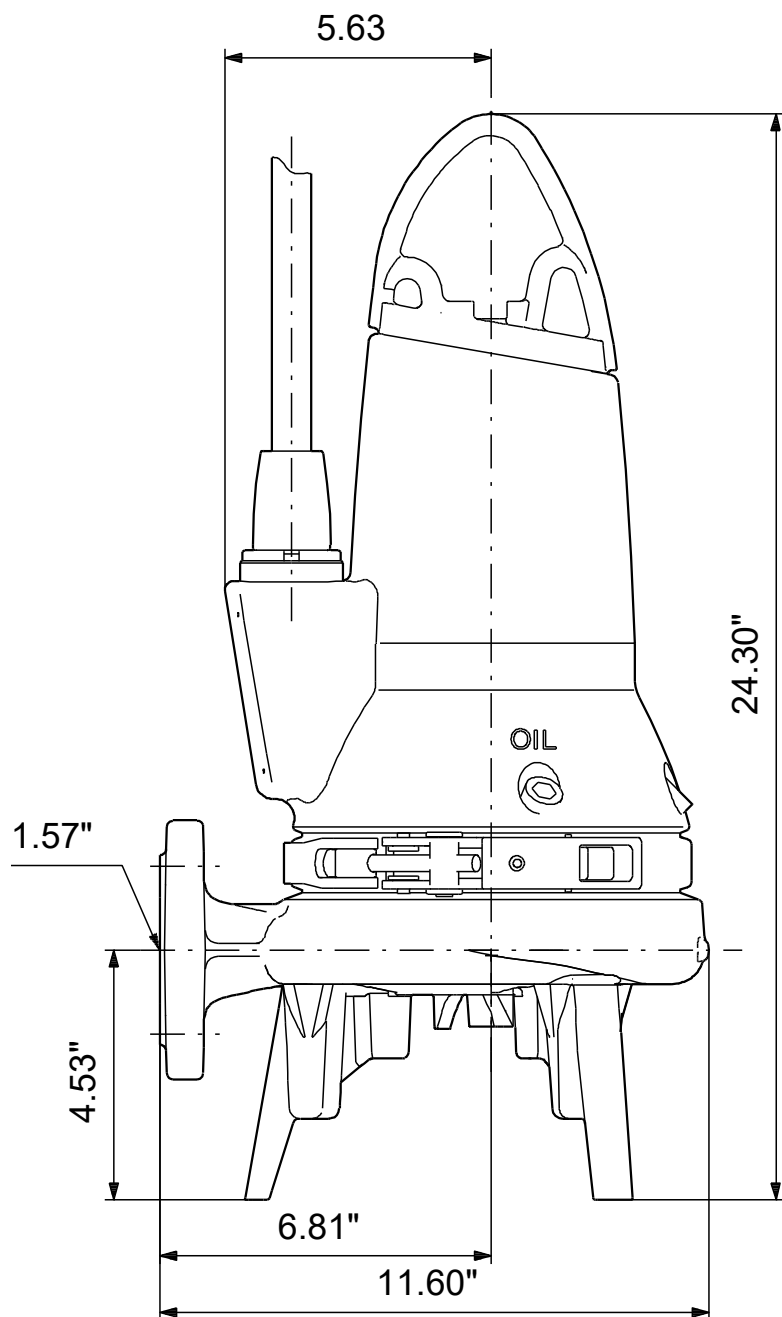

# 98280878 SEG.A15.40.EX.2.60H 60 Hz

Note! All units are in [in] unless others are stated.  
Disclaimer: This simplified dimensional drawing does not show all details.

# 98280878 SEG.A15.40.EX.2.60H 60 Hz

Note! All units are in [in] unless others are stated  
Disclaimer: This simplified dimensional drawing does not show all details.