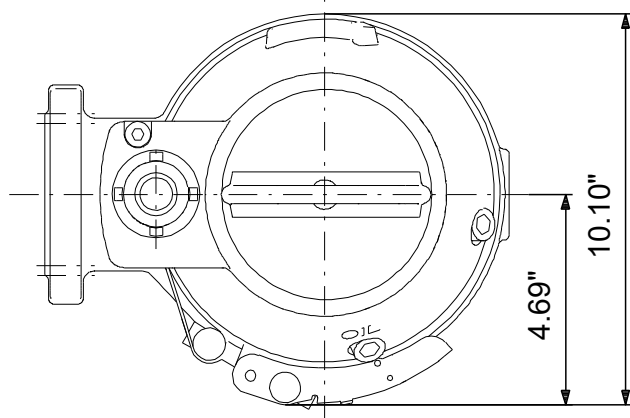

# 98280878 SEG.A15.40.EX.2.60H 60 Hz

Note! All units are in [in] unless others are stated.  
Disclaimer: This simplified dimensional drawing does not show all details.

# 98280878 SEG.A15.40.EX.2.60H 60 Hz

Note! All units are in [in] unless others are stated  
Disclaimer: This simplified dimensional drawing does not show all details.