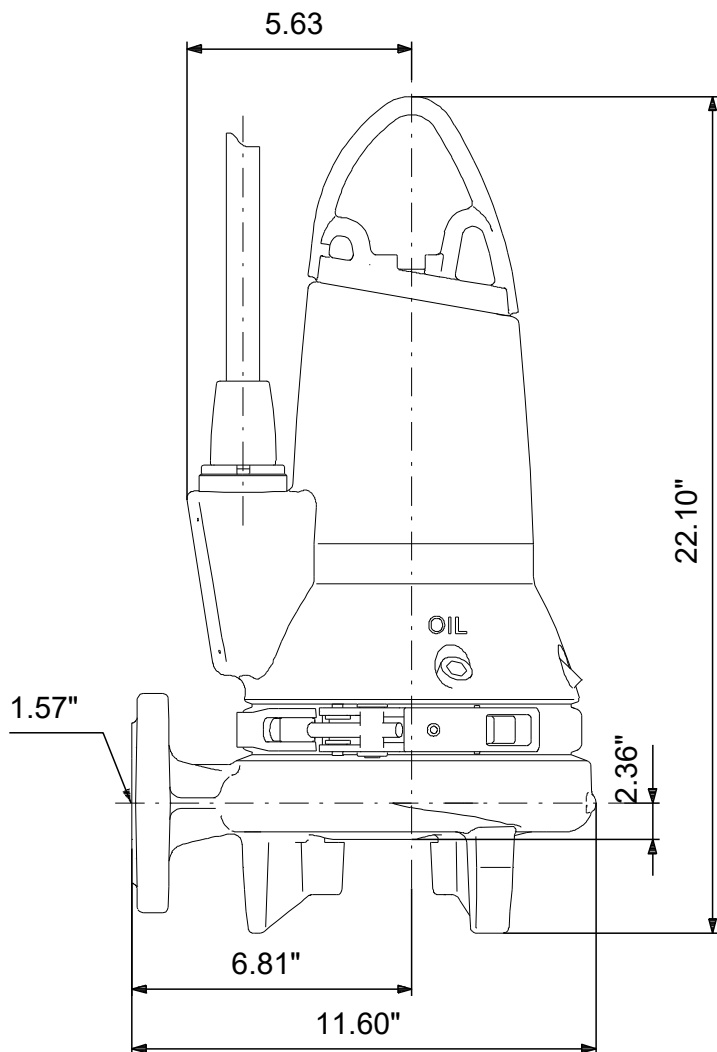

# 98280878 SEG.A15.40.EX.2.60H 60 Hz

Note! All units are in [in] unless others are stated.  
Disclaimer: This simplified dimensional drawing does not show all details.

# 98280878 SEG.A15.40.EX.2.60H 60 Hz

Note! All units are in [in] unless others are stated  
Disclaimer: This simplified dimensional drawing does not show all details.