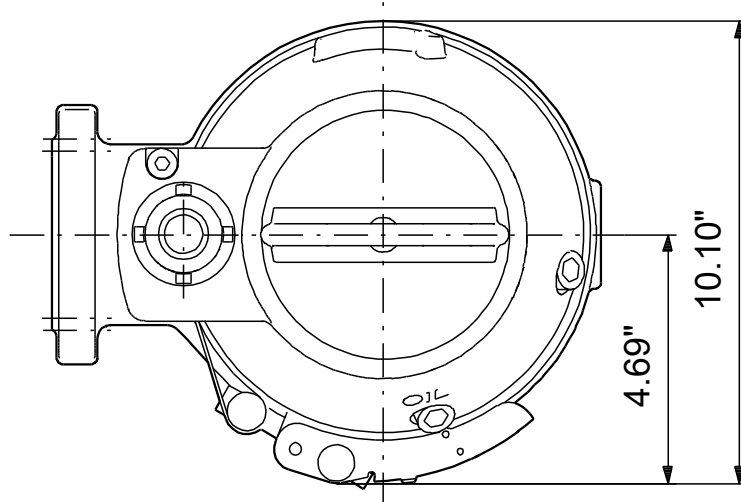

98280877 SEG.A15.40.2.60H 60 Hz

Note! All units are in [in] unless others are stated.
Disclaimer: This simplified dimensional drawing does not show all details.

98280877 SEG.A15.40.2.60H 60 Hz

Note! All units are in [in] unless others are stated.
Disclaimer: This simplified dimensional drawing does not show all details.

98280877 SEG.A15.40.2.60H 60 Hz

Note! All units are in [in] unless others are stated
Disclaimer: This simplified dimensional drawing does not show all details.