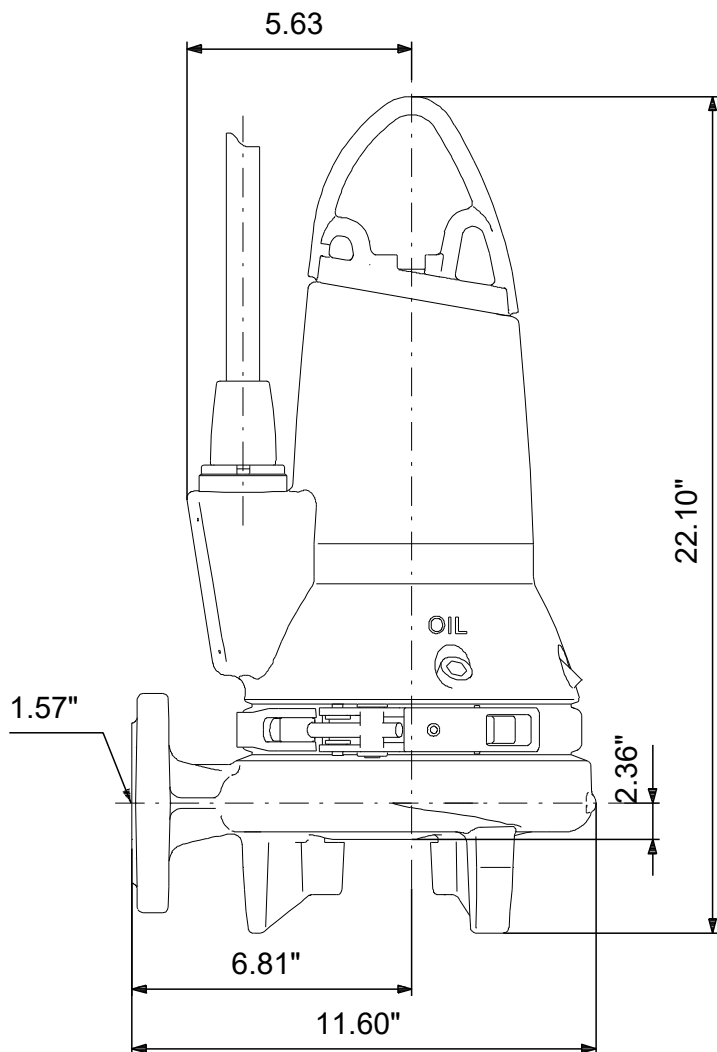

98280877 SEG.A15.40.2.60H 60 Hz

Note! All units are in [in] unless others are stated.
Disclaimer: This simplified dimensional drawing does not show all details.

98280877 SEG.A15.40.2.60H 60 Hz

Note! All units are in [in] unless others are stated.
Disclaimer: This simplified dimensional drawing does not show all details.

98280877 SEG.A15.40.2.60H 60 Hz

Note! All units are in [in] unless others are stated
Disclaimer: This simplified dimensional drawing does not show all details.