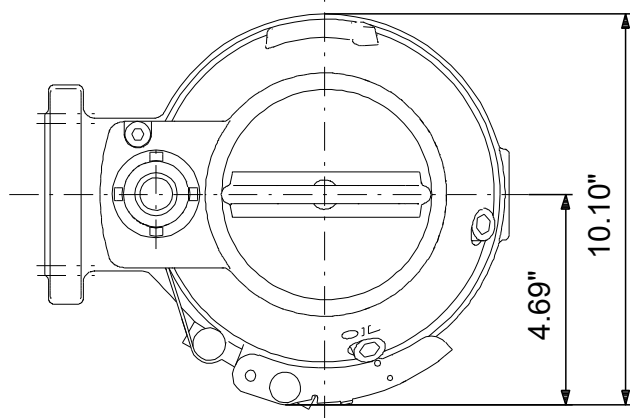

98280877 SEG.A15.40.2.60H 60 Hz

Note! All units are in [in] unless others are stated.
Disclaimer: This simplified dimensional drawing does not show all details.

98280877 SEG.A15.40.2.60H 60 Hz

Note! All units are in [in] unless others are stated.
Disclaimer: This simplified dimensional drawing does not show all details.

98280877 SEG.A15.40.2.60H 60 Hz

Note! All units are in [in] unless others are stated
Disclaimer: This simplified dimensional drawing does not show all details.