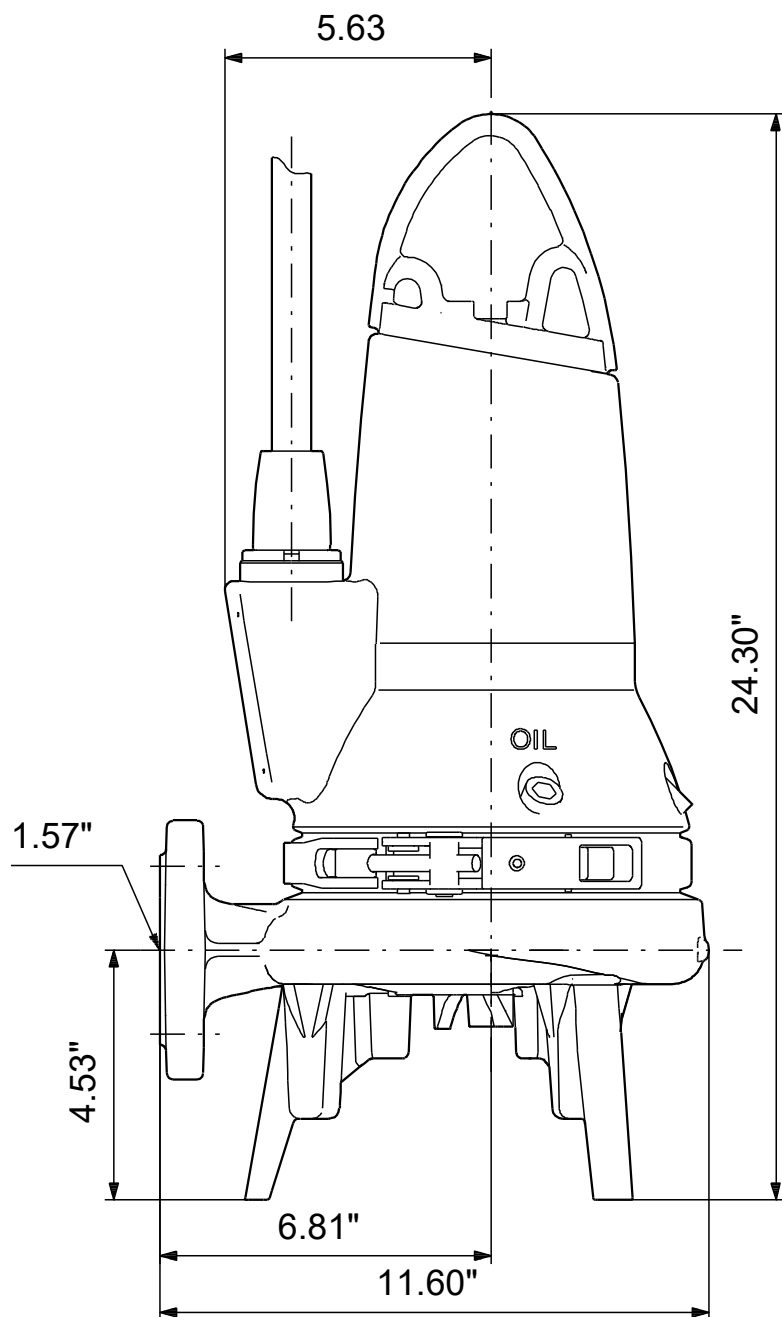

98280877 SEG.A15.40.2.60H 60 Hz

Note! All units are in [in] unless others are stated.
Disclaimer: This simplified dimensional drawing does not show all details.

98280877 SEG.A15.40.2.60H 60 Hz

Note! All units are in [in] unless others are stated.
Disclaimer: This simplified dimensional drawing does not show all details.

98280877 SEG.A15.40.2.60H 60 Hz

Note! All units are in [in] unless others are stated
Disclaimer: This simplified dimensional drawing does not show all details.