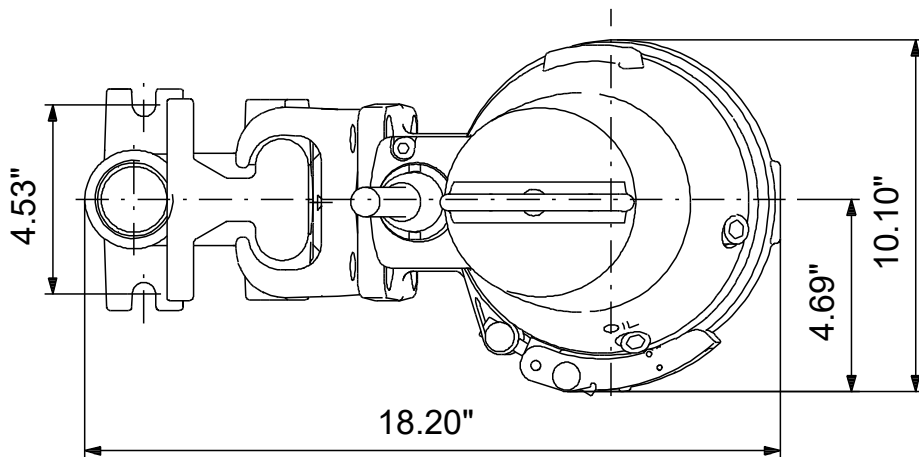

98280877 SEG.A15.40.2.60H 60 Hz

Note! All units are in [in] unless others are stated.
Disclaimer: This simplified dimensional drawing does not show all details.

98280877 SEG.A15.40.2.60H 60 Hz

Note! All units are in [in] unless others are stated.
Disclaimer: This simplified dimensional drawing does not show all details.

98280877 SEG.A15.40.2.60H 60 Hz

Note! All units are in [in] unless others are stated
Disclaimer: This simplified dimensional drawing does not show all details.