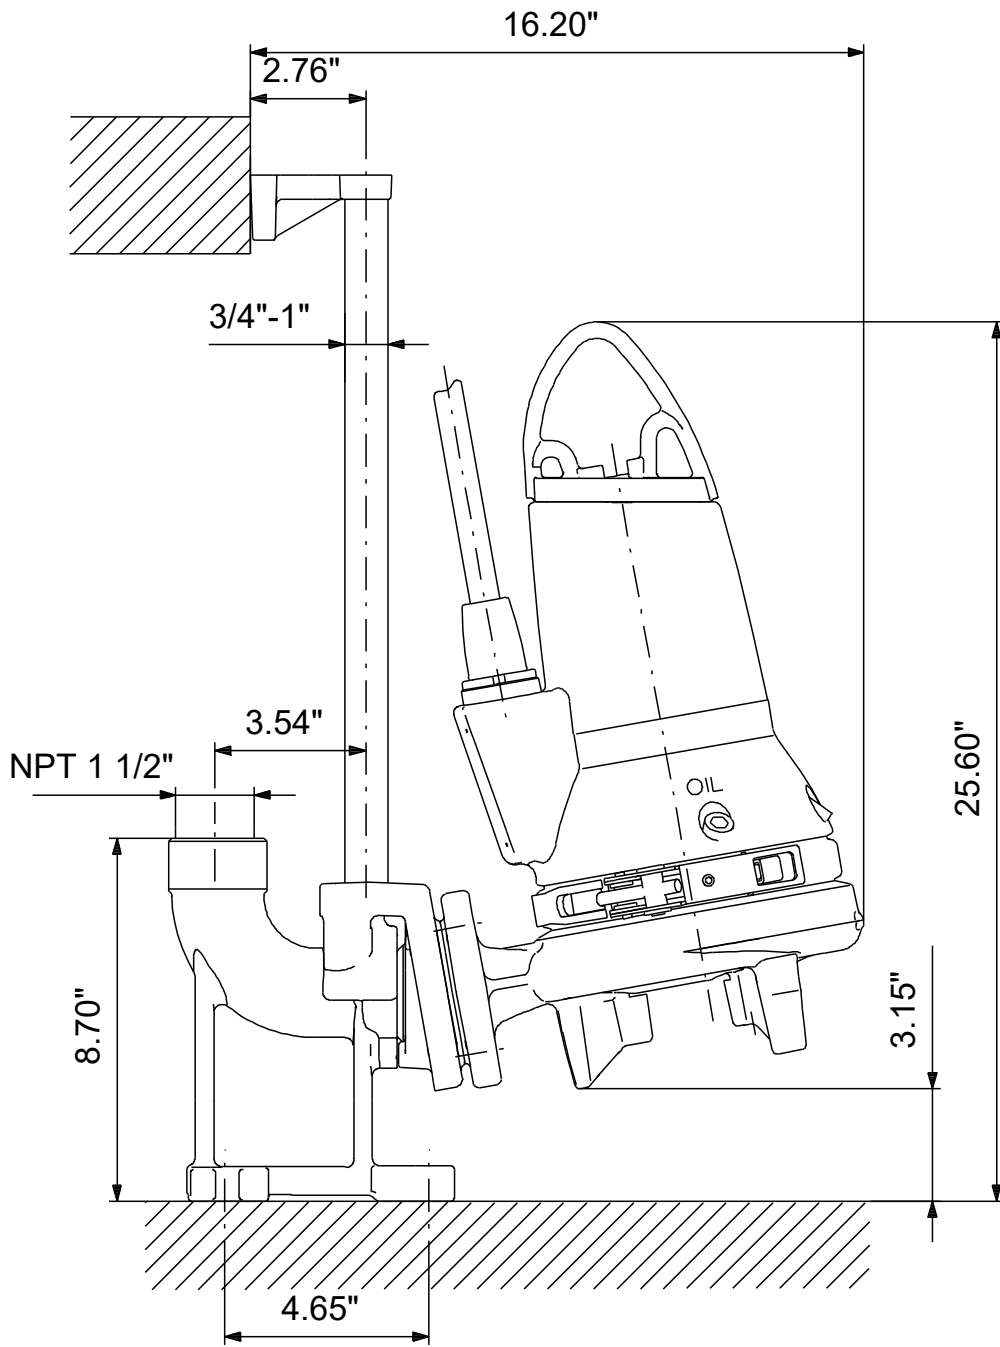

98280877 SEG.A15.40.2.60H 60 Hz

Note! All units are in [in] unless others are stated.
Disclaimer: This simplified dimensional drawing does not show all details.

98280877 SEG.A15.40.2.60H 60 Hz

Note! All units are in [in] unless others are stated.
Disclaimer: This simplified dimensional drawing does not show all details.

98280877 SEG.A15.40.2.60H 60 Hz

Note! All units are in [in] unless others are stated
Disclaimer: This simplified dimensional drawing does not show all details.