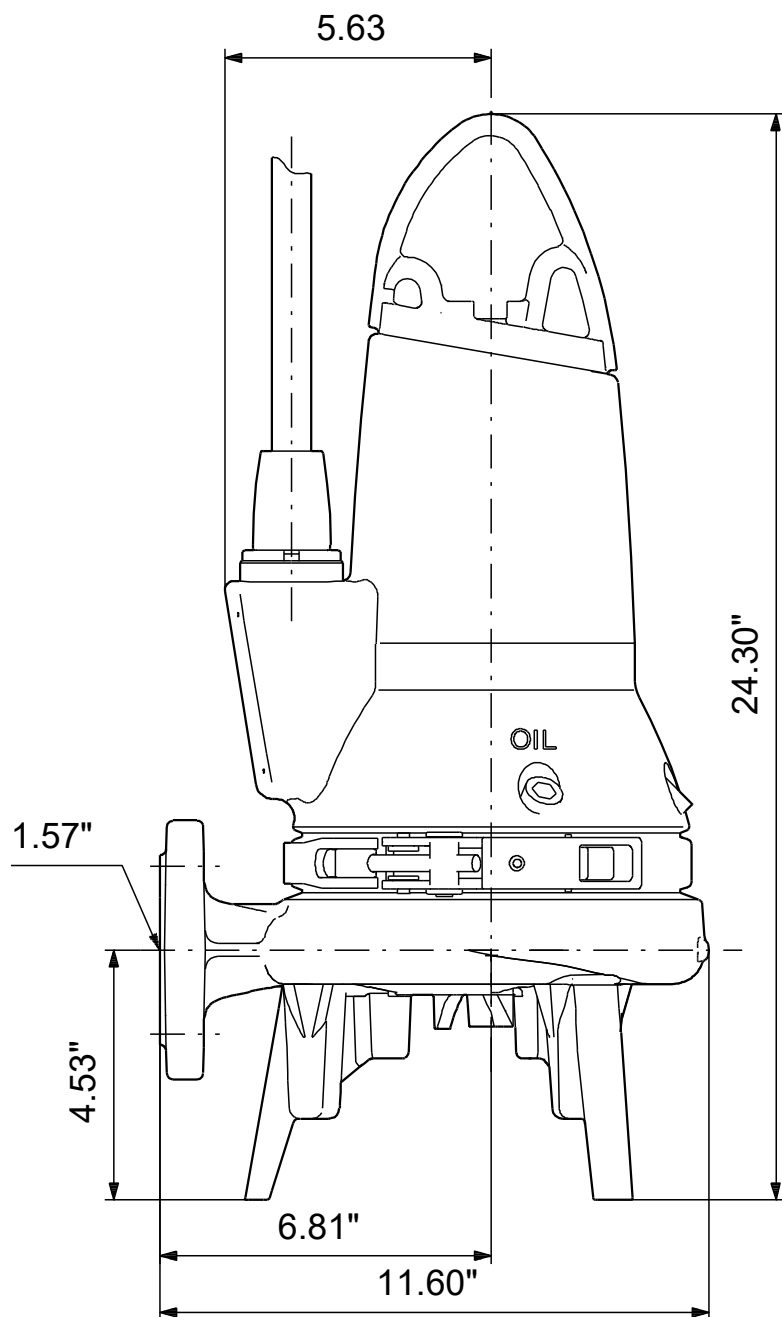

98280876 SEG.A15.55.EX.2.60H 60 Hz

Note! All units are in [in] unless others are stated.
Disclaimer: This simplified dimensional drawing does not show all details.

98280876 SEG.A15.55.EX.2.60H 60 Hz

Note! All units are in [in] unless others are stated.
Disclaimer: This simplified dimensional drawing does not show all details.

98280876 SEG.A15.55.EX.2.60H 60 Hz

Note! All units are in [in] unless others are stated
Disclaimer: This simplified dimensional drawing does not show all details.