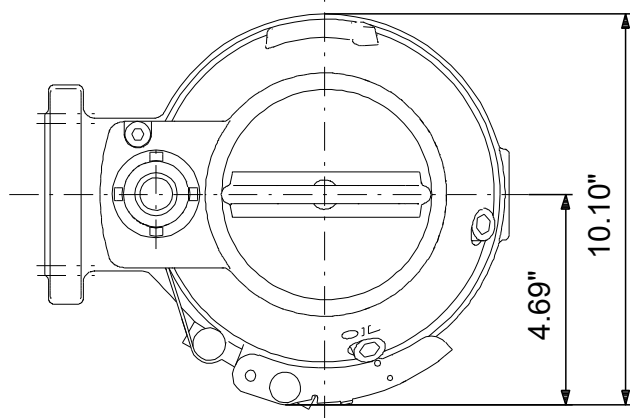

98280876 SEG.A15.55.EX.2.60H 60 Hz

Note! All units are in [in] unless others are stated.
Disclaimer: This simplified dimensional drawing does not show all details.

98280876 SEG.A15.55.EX.2.60H 60 Hz

Note! All units are in [in] unless others are stated.
Disclaimer: This simplified dimensional drawing does not show all details.

98280876 SEG.A15.55.EX.2.60H 60 Hz

Note! All units are in [in] unless others are stated
Disclaimer: This simplified dimensional drawing does not show all details.