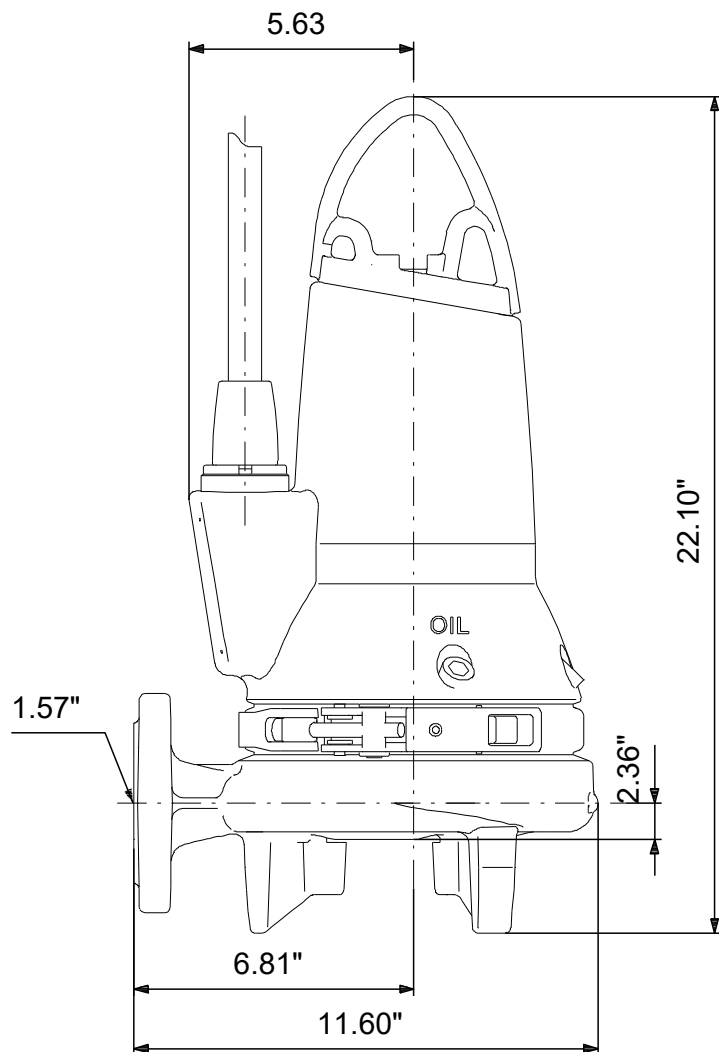

98280876 SEG.A15.55.EX.2.60H 60 Hz

Note! All units are in [in] unless others are stated.
Disclaimer: This simplified dimensional drawing does not show all details.

98280876 SEG.A15.55.EX.2.60H 60 Hz

Note! All units are in [in] unless others are stated.
Disclaimer: This simplified dimensional drawing does not show all details.

98280876 SEG.A15.55.EX.2.60H 60 Hz

Note! All units are in [in] unless others are stated
Disclaimer: This simplified dimensional drawing does not show all details.