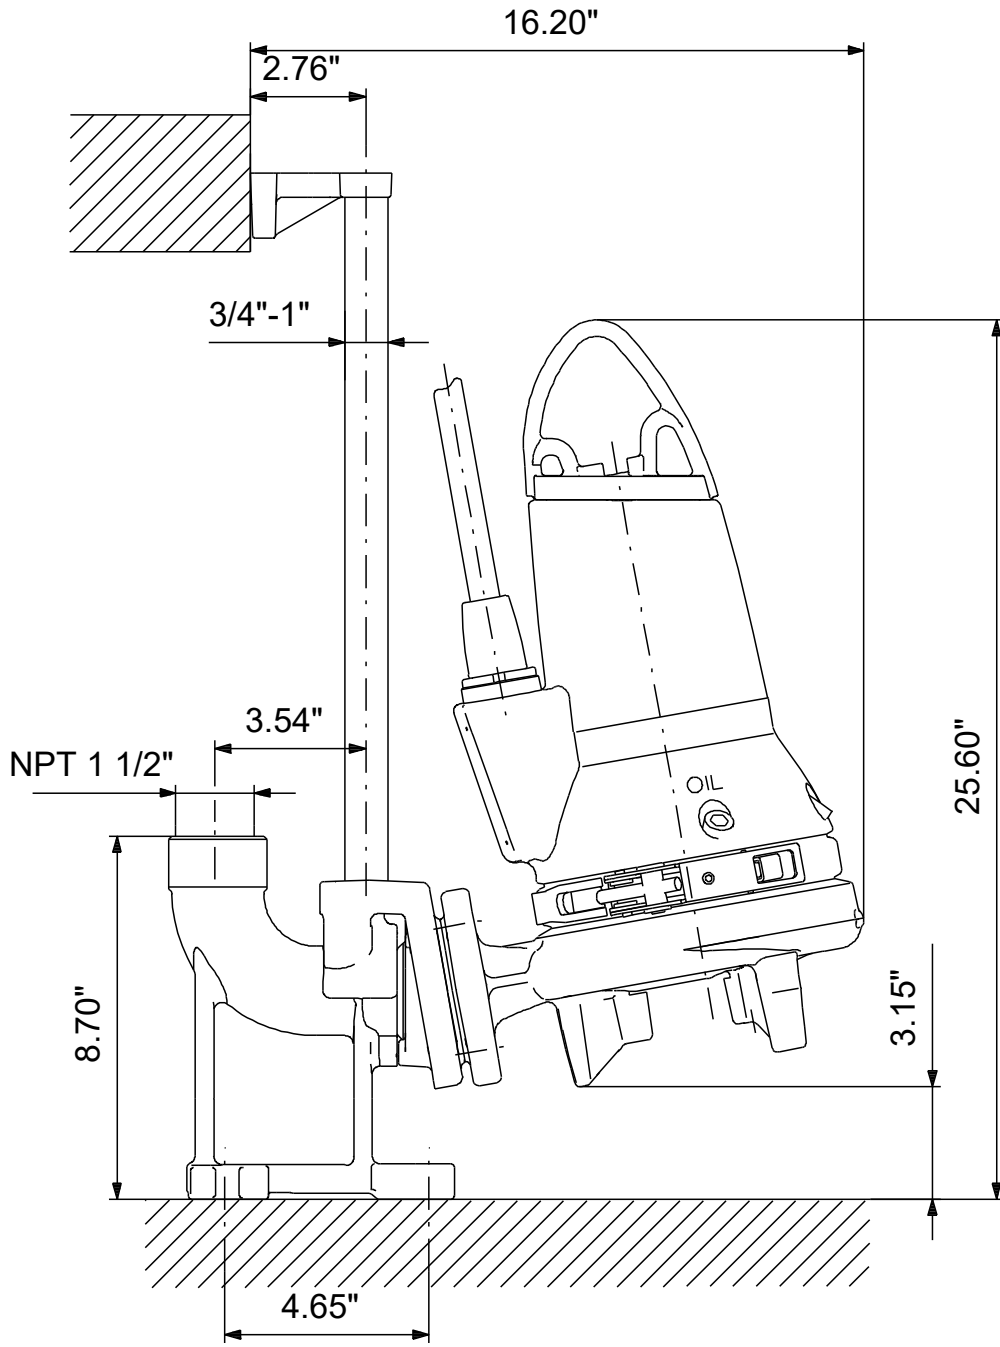

98280876 SEG.A15.55.EX.2.60H 60 Hz

Note! All units are in [in] unless others are stated.
Disclaimer: This simplified dimensional drawing does not show all details.

98280876 SEG.A15.55.EX.2.60H 60 Hz

Note! All units are in [in] unless others are stated.
Disclaimer: This simplified dimensional drawing does not show all details.

98280876 SEG.A15.55.EX.2.60H 60 Hz

Note! All units are in [in] unless others are stated
Disclaimer: This simplified dimensional drawing does not show all details.