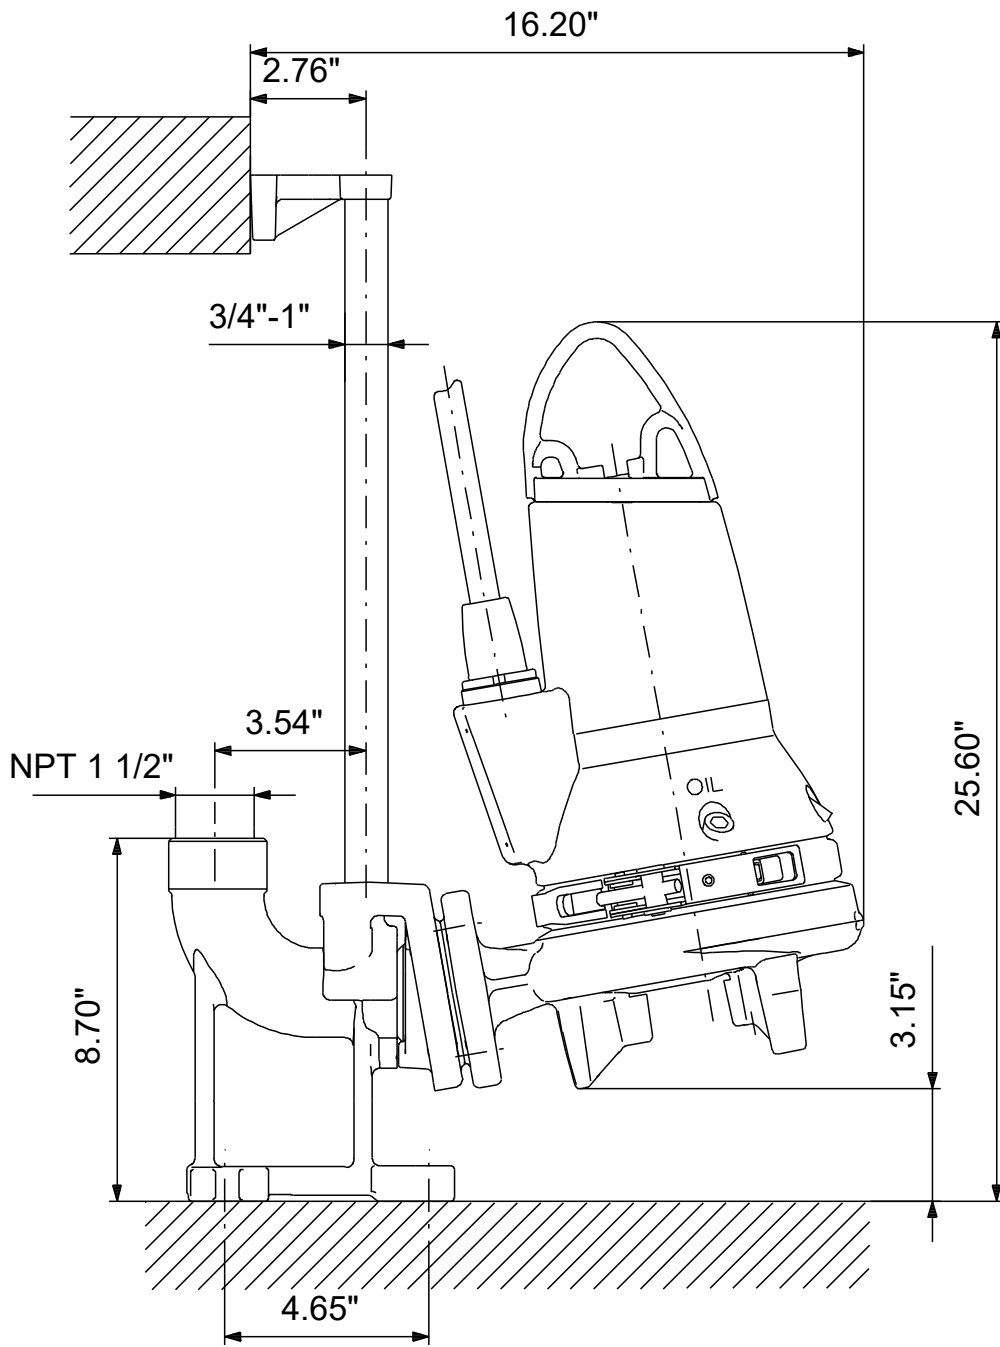

98280875 SEG.A15.55.2.60H 60 Hz

Note! All units are in [in] unless others are stated.
Disclaimer: This simplified dimensional drawing does not show all details.

98280875 SEG.A15.55.2.60H 60 Hz

Note! All units are in [in] unless others are stated.
Disclaimer: This simplified dimensional drawing does not show all details.

98280875 SEG.A15.55.2.60H 60 Hz

Note! All units are in [in] unless others are stated.
Disclaimer: This simplified dimensional drawing does not show all details.