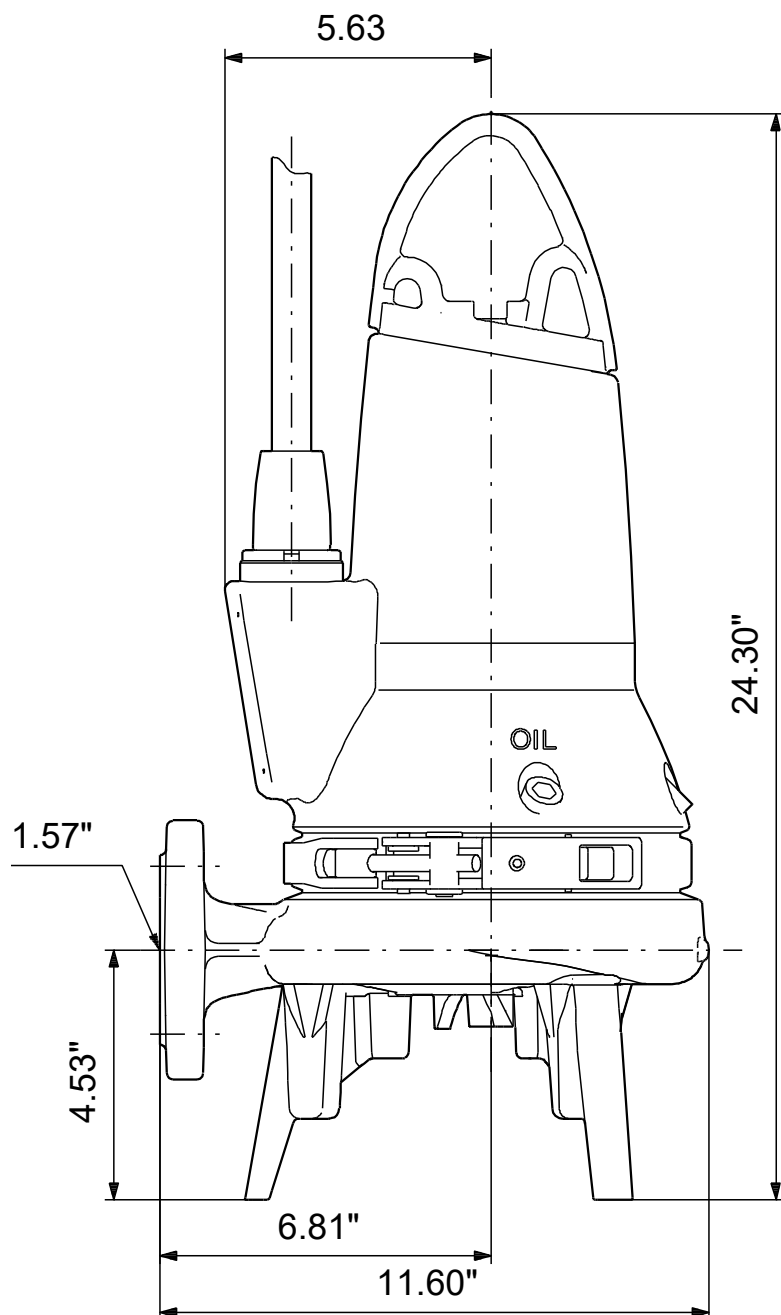

98280875 SEG.A15.55.2.60H 60 Hz

Note! All units are in [in] unless others are stated.
Disclaimer: This simplified dimensional drawing does not show all details.

98280875 SEG.A15.55.2.60H 60 Hz

Note! All units are in [in] unless others are stated.
Disclaimer: This simplified dimensional drawing does not show all details.

98280875 SEG.A15.55.2.60H 60 Hz

Note! All units are in [in] unless others are stated.
Disclaimer: This simplified dimensional drawing does not show all details.