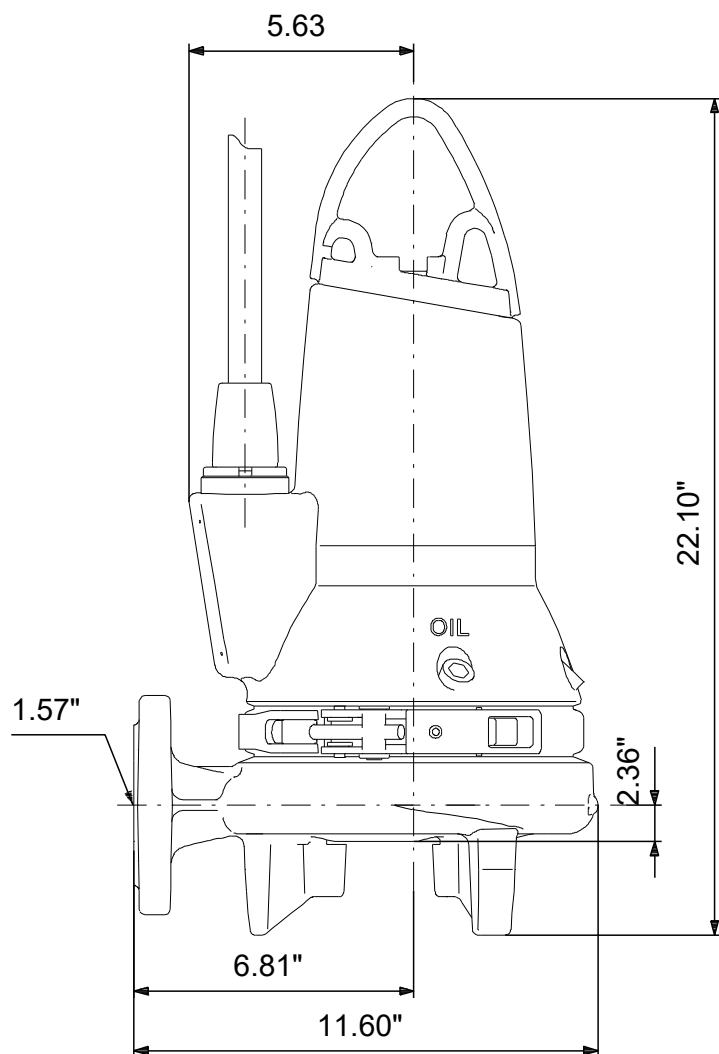

98280875 SEG.A15.55.2.60H 60 Hz

Note! All units are in [in] unless others are stated.
Disclaimer: This simplified dimensional drawing does not show all details.

98280875 SEG.A15.55.2.60H 60 Hz

Note! All units are in [in] unless others are stated.
Disclaimer: This simplified dimensional drawing does not show all details.

98280875 SEG.A15.55.2.60H 60 Hz

Note! All units are in [in] unless others are stated.
Disclaimer: This simplified dimensional drawing does not show all details.