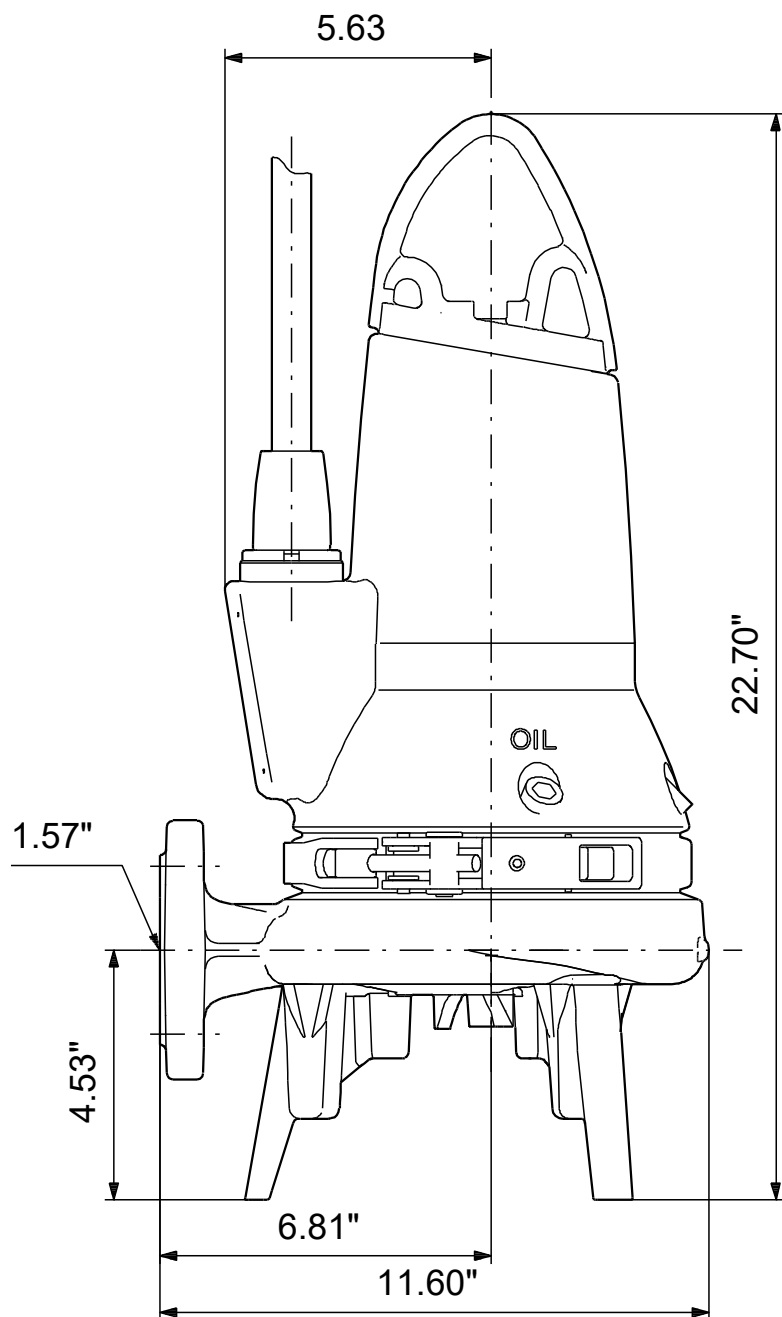

# 98280872 SEG.A15.30.2.60H 60 Hz

Note! All units are in [in] unless others are stated.  
Disclaimer: This simplified dimensional drawing does not show all details.