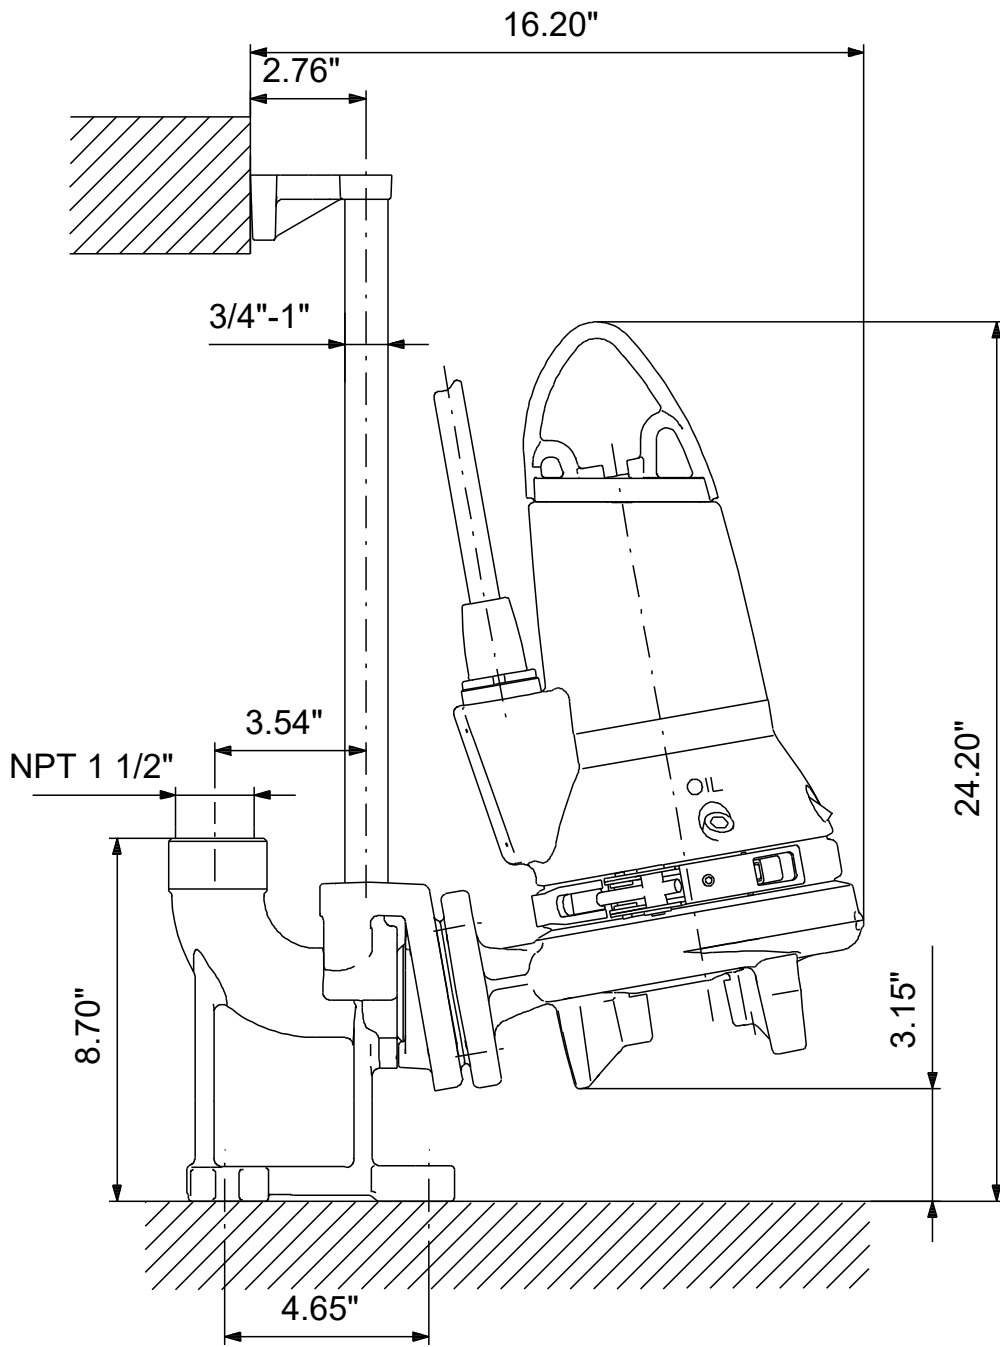

# 98280872 SEG.A15.30.2.60H 60 Hz

Note! All units are in [in] unless others are stated.  
Disclaimer: This simplified dimensional drawing does not show all details.