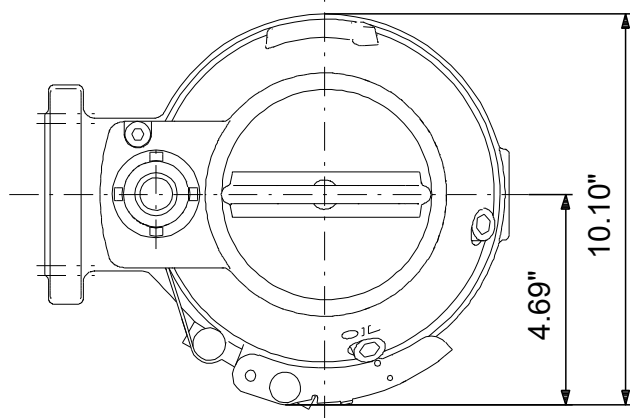

# 98280872 SEG.A15.30.2.60H 60 Hz

Note! All units are in [in] unless others are stated.  
Disclaimer: This simplified dimensional drawing does not show all details.