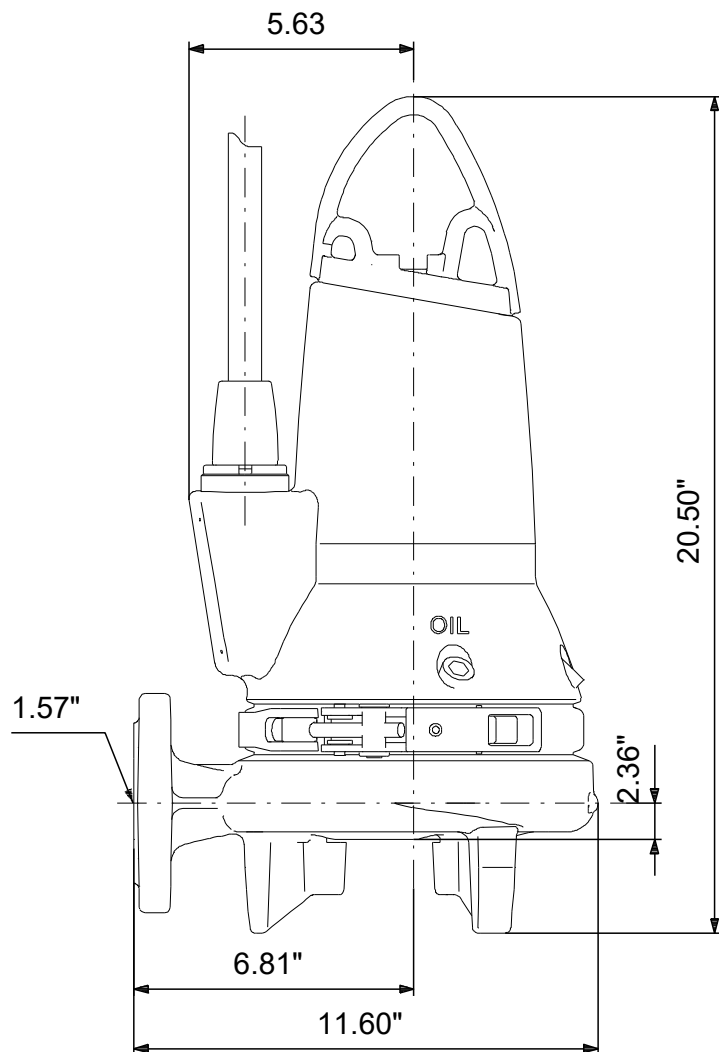

# 98280872 SEG.A15.30.2.60H 60 Hz

Note! All units are in [in] unless others are stated.  
Disclaimer: This simplified dimensional drawing does not show all details.