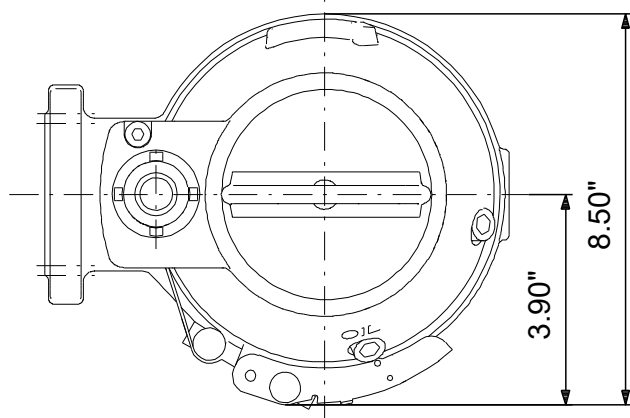

98280871 SEG.A15.20.EX.2.60H 60 Hz

Note! All units are in [in] unless others are stated.
Disclaimer: This simplified dimensional drawing does not show all details.

98280871 SEG.A15.20.EX.2.60H 60 Hz

Note! All units are in [in] unless others are stated.
Disclaimer: This simplified dimensional drawing does not show all details.

98280871 SEG.A15.20.EX.2.60H 60 Hz

Note! All units are in [in] unless others are stated.
Disclaimer: This simplified dimensional drawing does not show all details.