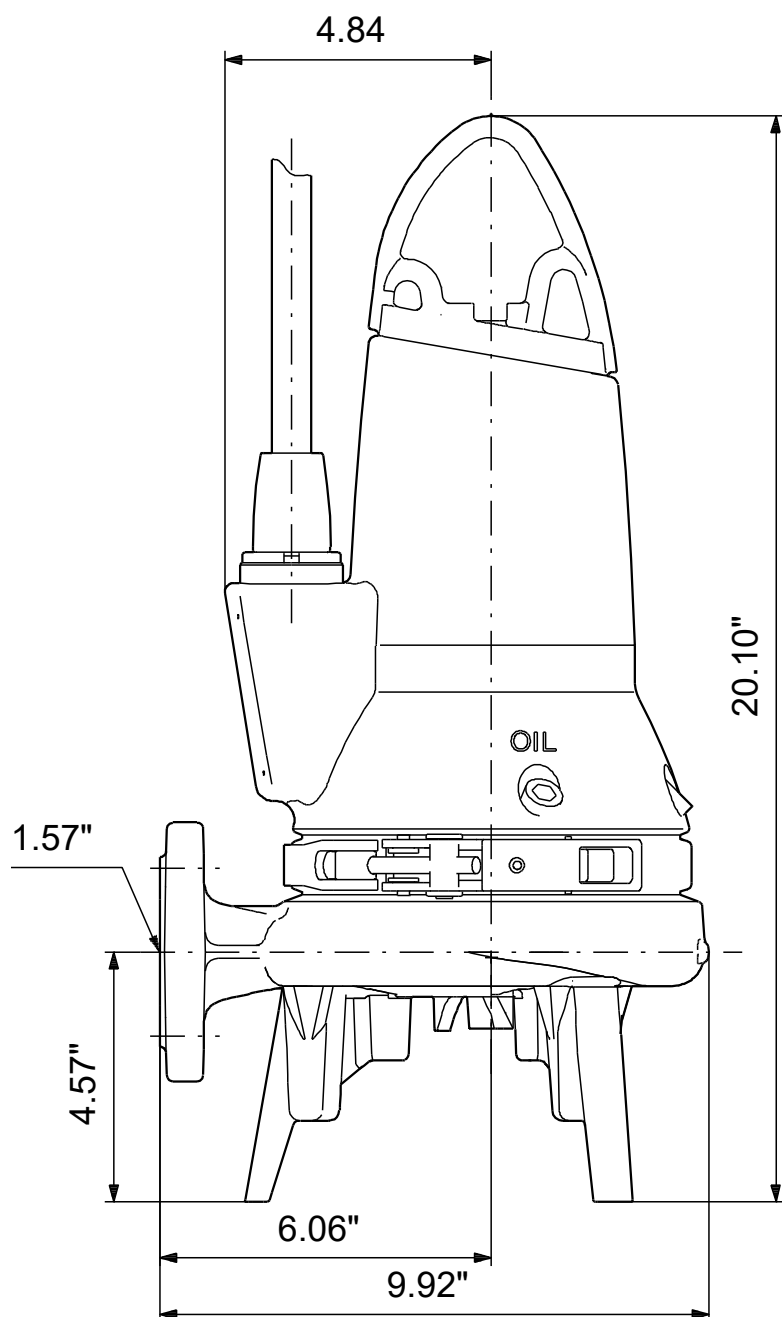

98280871 SEG.A15.20.EX.2.60H 60 Hz

Note! All units are in [in] unless others are stated.
Disclaimer: This simplified dimensional drawing does not show all details.

98280871 SEG.A15.20.EX.2.60H 60 Hz

Note! All units are in [in] unless others are stated.
Disclaimer: This simplified dimensional drawing does not show all details.

98280871 SEG.A15.20.EX.2.60H 60 Hz

Note! All units are in [in] unless others are stated.
Disclaimer: This simplified dimensional drawing does not show all details.