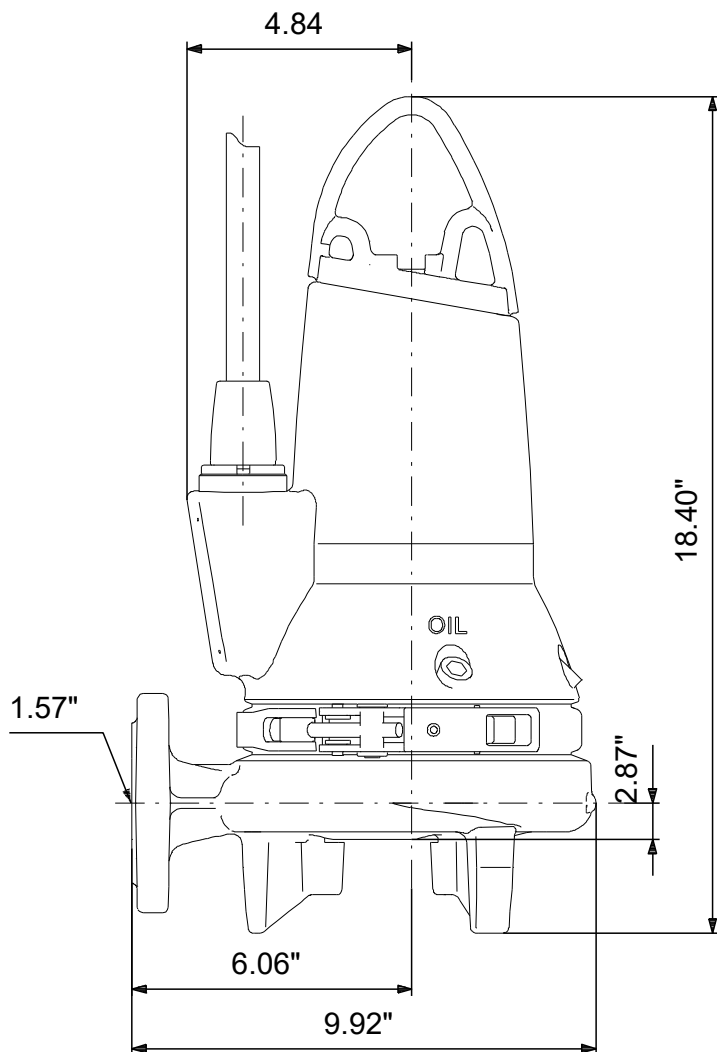

98280871 SEG.A15.20.EX.2.60H 60 Hz

Note! All units are in [in] unless others are stated.
Disclaimer: This simplified dimensional drawing does not show all details.

98280871 SEG.A15.20.EX.2.60H 60 Hz

Note! All units are in [in] unless others are stated.
Disclaimer: This simplified dimensional drawing does not show all details.

98280871 SEG.A15.20.EX.2.60H 60 Hz

Note! All units are in [in] unless others are stated.
Disclaimer: This simplified dimensional drawing does not show all details.