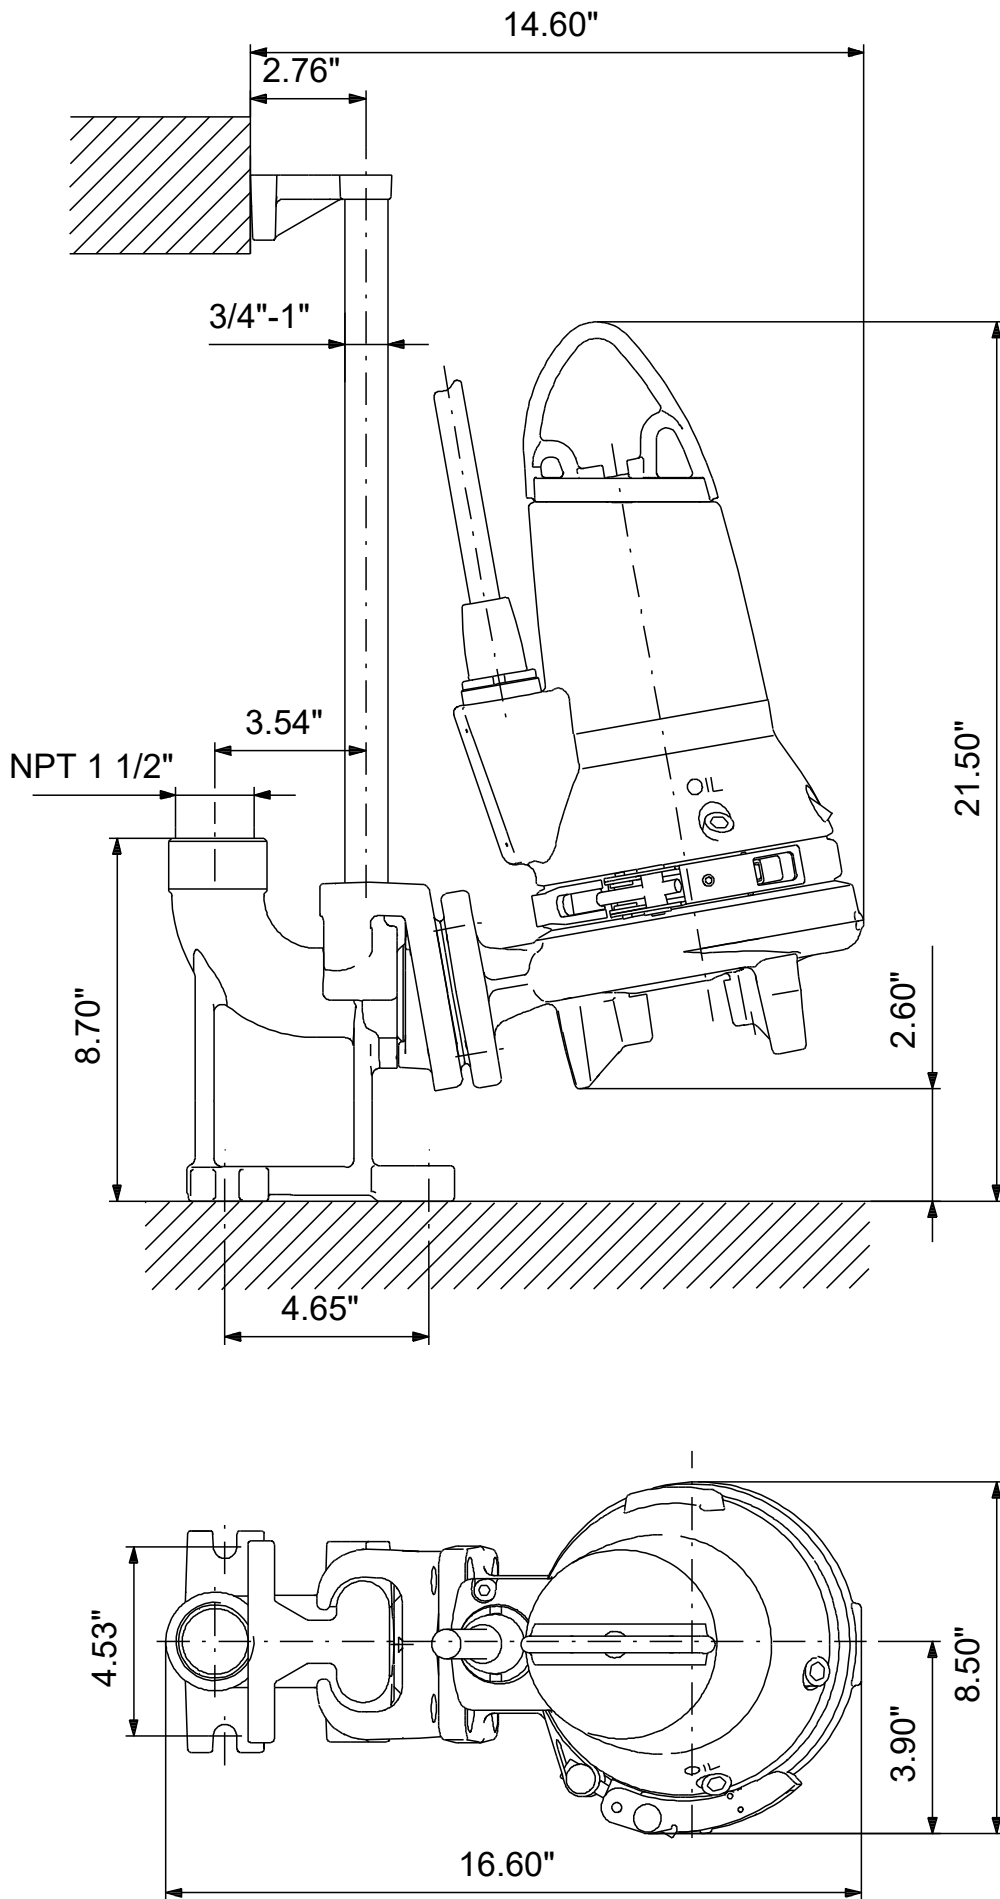

98280871 SEG.A15.20.EX.2.60H 60 Hz

Note! All units are in [in] unless others are stated.
Disclaimer: This simplified dimensional drawing does not show all details.

98280871 SEG.A15.20.EX.2.60H 60 Hz

Note! All units are in [in] unless others are stated.
Disclaimer: This simplified dimensional drawing does not show all details.

98280871 SEG.A15.20.EX.2.60H 60 Hz

Note! All units are in [in] unless others are stated.
Disclaimer: This simplified dimensional drawing does not show all details.