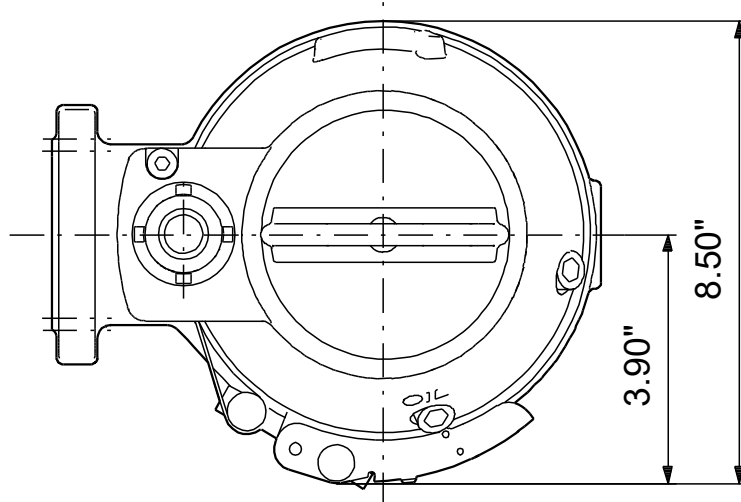

98280871 SEG.A15.20.EX.2.60H 60 Hz

Note! All units are in [in] unless others are stated.
Disclaimer: This simplified dimensional drawing does not show all details.

98280871 SEG.A15.20.EX.2.60H 60 Hz

Note! All units are in [in] unless others are stated.
Disclaimer: This simplified dimensional drawing does not show all details.

98280871 SEG.A15.20.EX.2.60H 60 Hz

Note! All units are in [in] unless others are stated.
Disclaimer: This simplified dimensional drawing does not show all details.