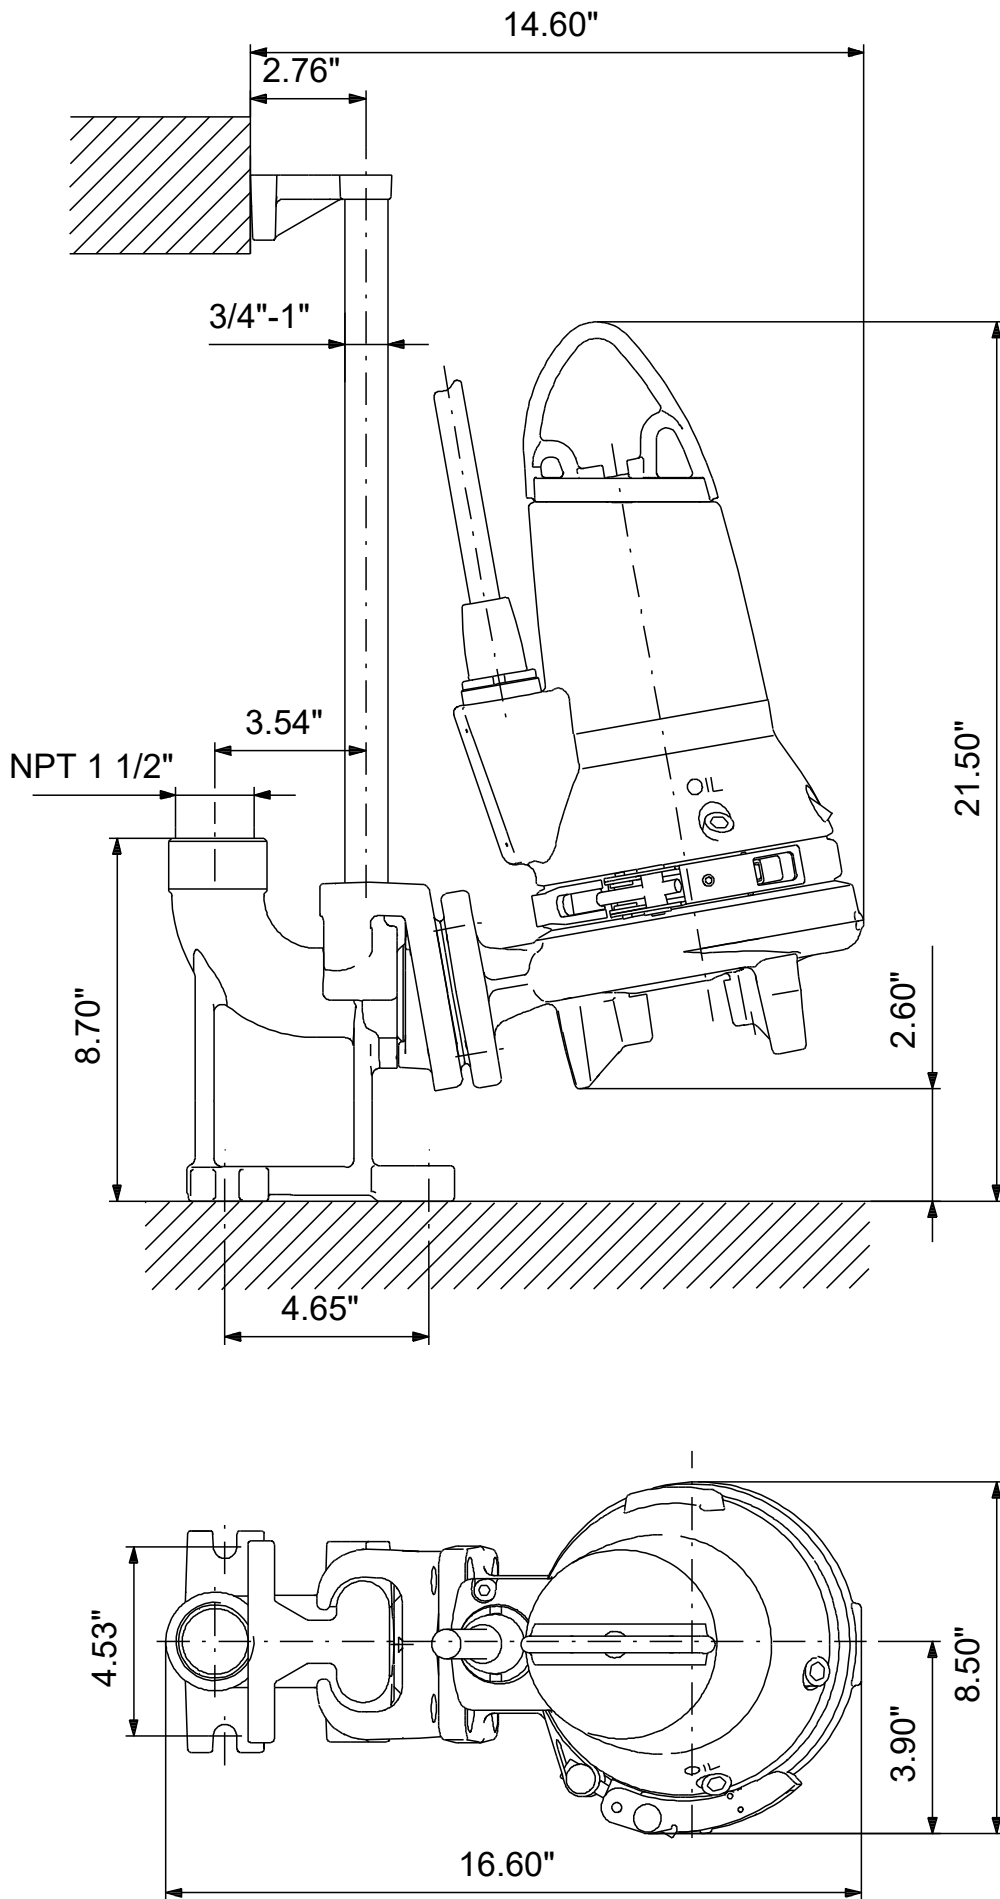

98280869 SEG.A15.20.2.60H 60 Hz

Note! All units are in [in] unless others are stated.
Disclaimer: This simplified dimensional drawing does not show all details.

98280869 SEG.A15.20.2.60H 60 Hz

Note! All units are in [in] unless others are stated.
Disclaimer: This simplified dimensional drawing does not show all details.

98280869 SEG.A15.20.2.60H 60 Hz

Note! All units are in [in] unless others are stated.
Disclaimer: This simplified dimensional drawing does not show all details.