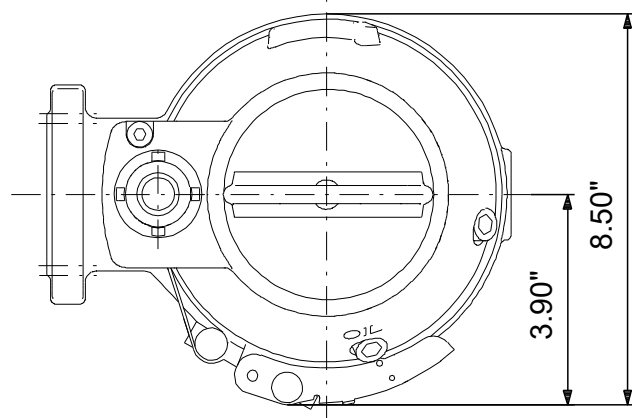

98280869 SEG.A15.20.2.60H 60 Hz

Note! All units are in [in] unless others are stated.
Disclaimer: This simplified dimensional drawing does not show all details.

98280869 SEG.A15.20.2.60H 60 Hz

Note! All units are in [in] unless others are stated.
Disclaimer: This simplified dimensional drawing does not show all details.

98280869 SEG.A15.20.2.60H 60 Hz

Note! All units are in [in] unless others are stated.
Disclaimer: This simplified dimensional drawing does not show all details.