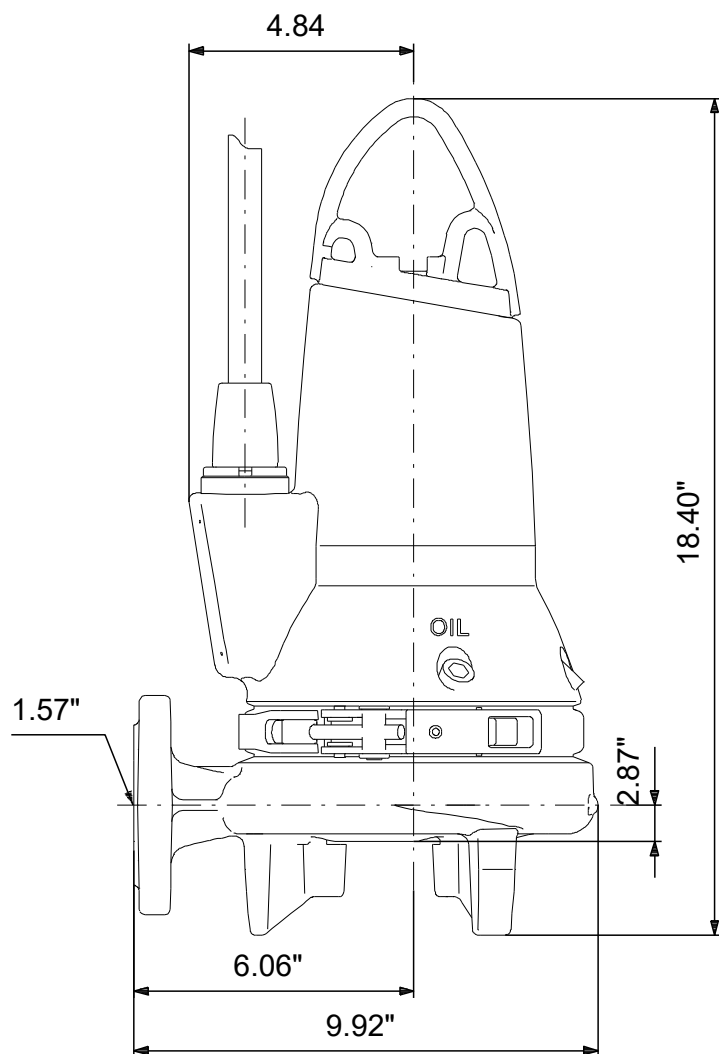

98280869 SEG.A15.20.2.60H 60 Hz

Note! All units are in [in] unless others are stated.
Disclaimer: This simplified dimensional drawing does not show all details.

98280869 SEG.A15.20.2.60H 60 Hz

Note! All units are in [in] unless others are stated.
Disclaimer: This simplified dimensional drawing does not show all details.

98280869 SEG.A15.20.2.60H 60 Hz

Note! All units are in [in] unless others are stated.
Disclaimer: This simplified dimensional drawing does not show all details.