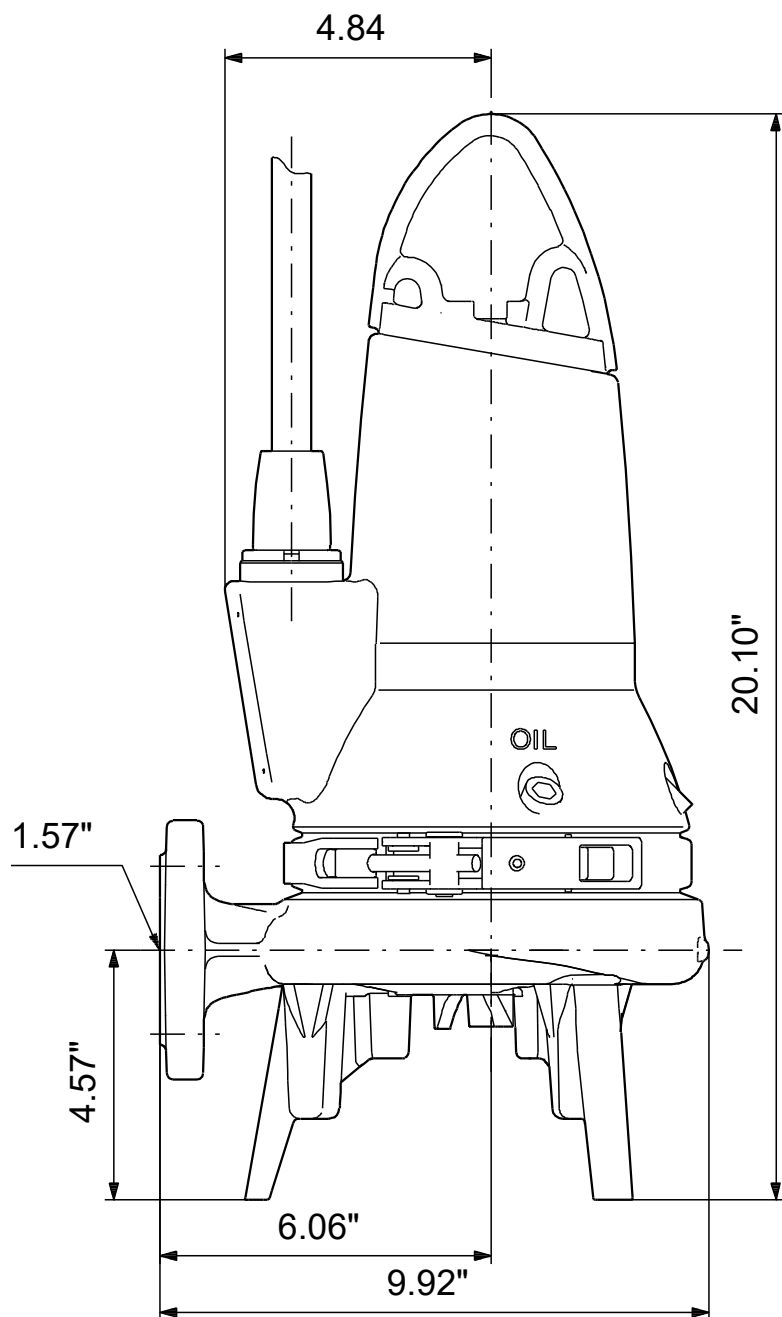

98280869 SEG.A15.20.2.60H 60 Hz

Note! All units are in [in] unless others are stated.
Disclaimer: This simplified dimensional drawing does not show all details.

98280869 SEG.A15.20.2.60H 60 Hz

Note! All units are in [in] unless others are stated.
Disclaimer: This simplified dimensional drawing does not show all details.

98280869 SEG.A15.20.2.60H 60 Hz

Note! All units are in [in] unless others are stated.
Disclaimer: This simplified dimensional drawing does not show all details.