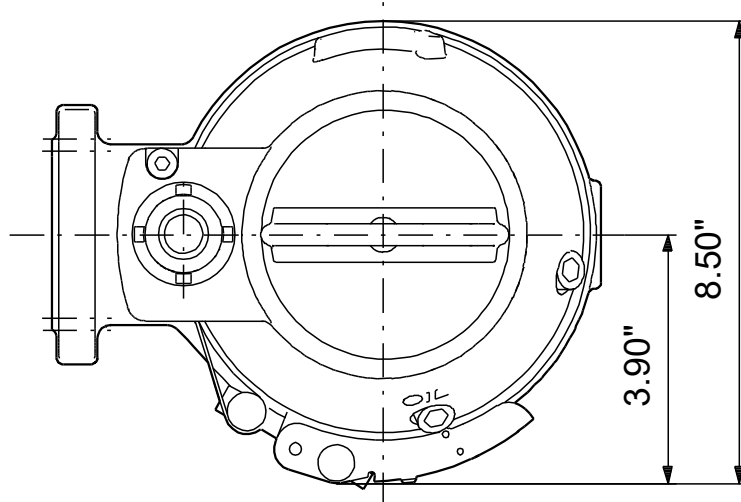

98280869 SEG.A15.20.2.60H 60 Hz

Note! All units are in [in] unless others are stated.
Disclaimer: This simplified dimensional drawing does not show all details.

98280869 SEG.A15.20.2.60H 60 Hz

Note! All units are in [in] unless others are stated.
Disclaimer: This simplified dimensional drawing does not show all details.

98280869 SEG.A15.20.2.60H 60 Hz

Note! All units are in [in] unless others are stated.
Disclaimer: This simplified dimensional drawing does not show all details.