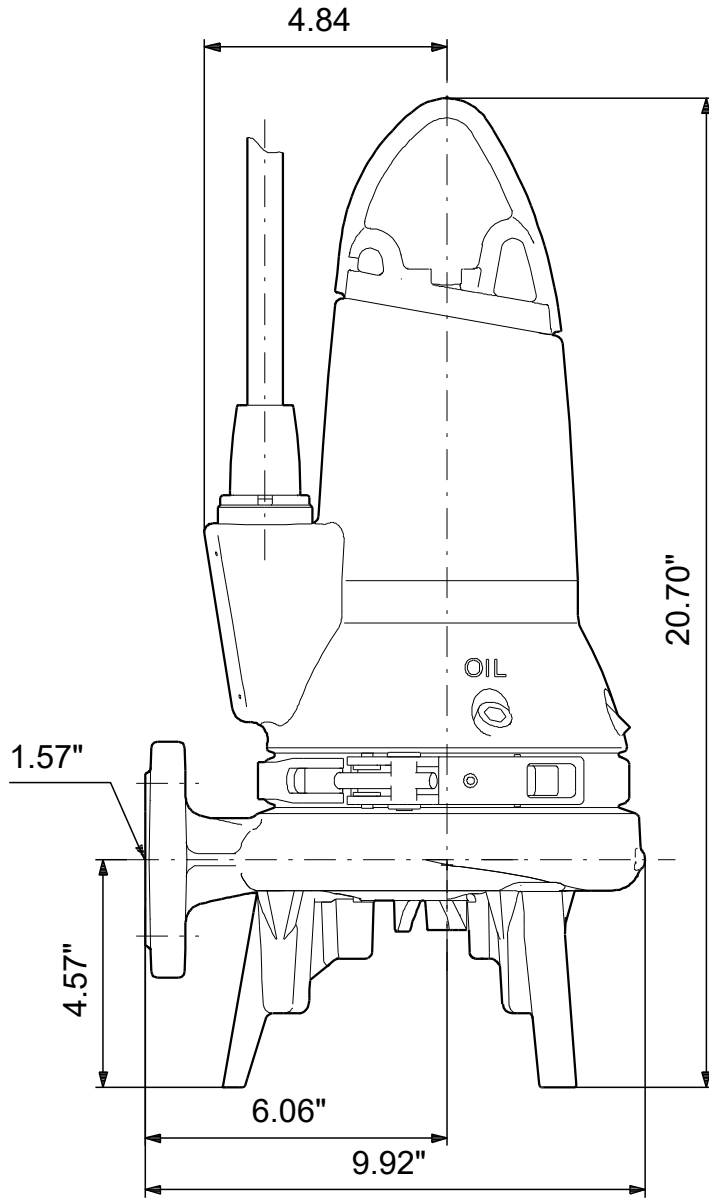

98280868 SEG.A15.20.EX.2.1.603 60 Hz

Note! All units are in [in] unless others are stated
Disclaimer: This simplified dimensional drawing does not show all details.

98280868 SEG.A15.20.EX.2.1.603 60 Hz

Note! All units are in [in] unless others are stated.
Disclaimer: This simplified dimensional drawing does not show all details.