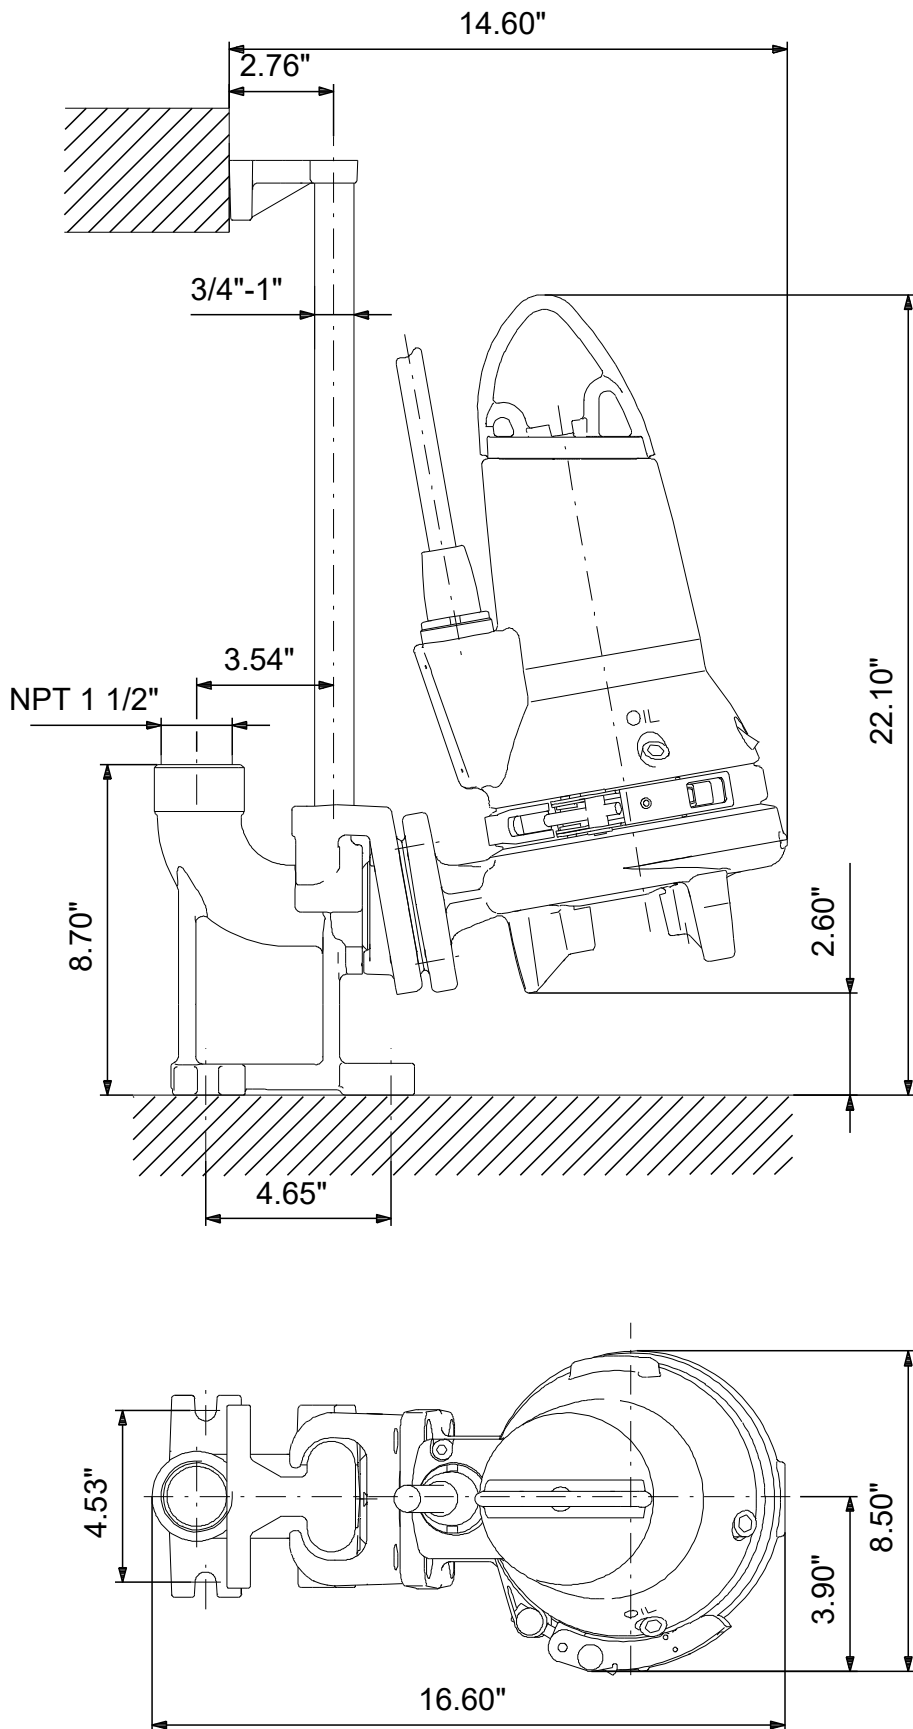

98280868 SEG.A15.20.EX.2.1.603 60 Hz

Note! All units are in [in] unless others are stated
Disclaimer: This simplified dimensional drawing does not show all details.

98280868 SEG.A15.20.EX.2.1.603 60 Hz

Note! All units are in [in] unless others are stated.
Disclaimer: This simplified dimensional drawing does not show all details.