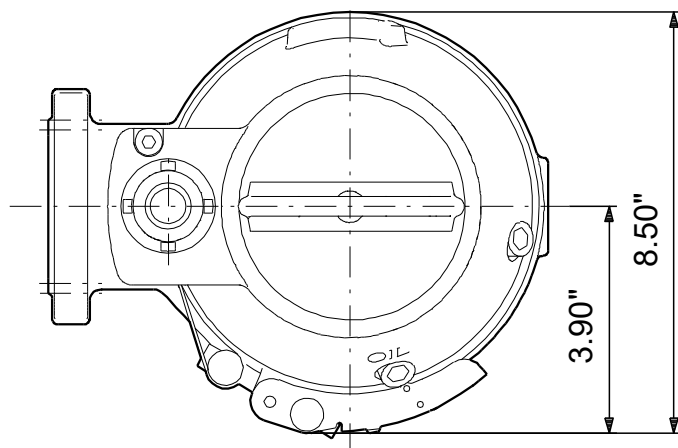

98280868 SEG.A15.20.EX.2.1.603 60 Hz

Note! All units are in [in] unless others are stated
Disclaimer: This simplified dimensional drawing does not show all details.

98280868 SEG.A15.20.EX.2.1.603 60 Hz

Note! All units are in [in] unless others are stated.
Disclaimer: This simplified dimensional drawing does not show all details.