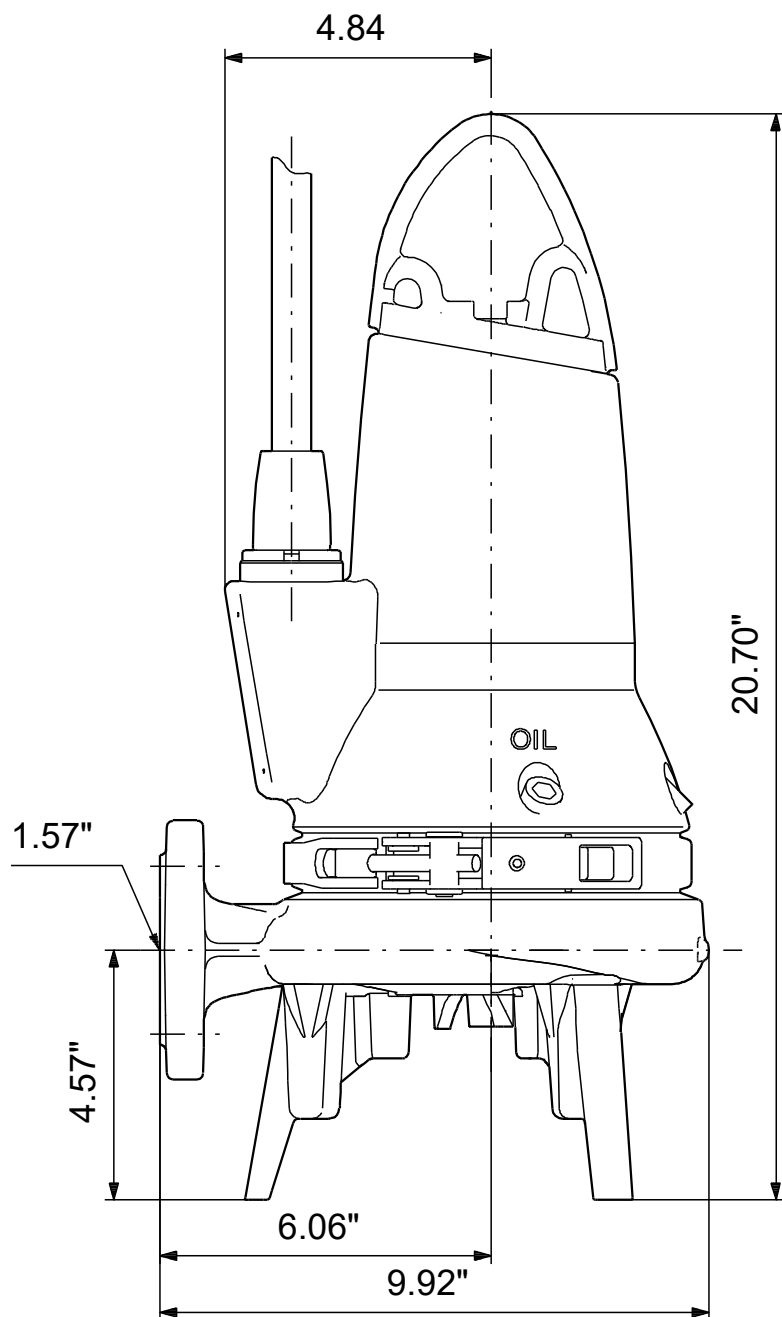

98280867 SEG.A15.20.2.1.603 60 Hz

Note! All units are in [in] unless others are stated.
Disclaimer: This simplified dimensional drawing does not show all details.

98280867 SEG.A15.20.2.1.603 60 Hz

Note! All units are in [in] unless others are stated.
Disclaimer: This simplified dimensional drawing does not show all details.