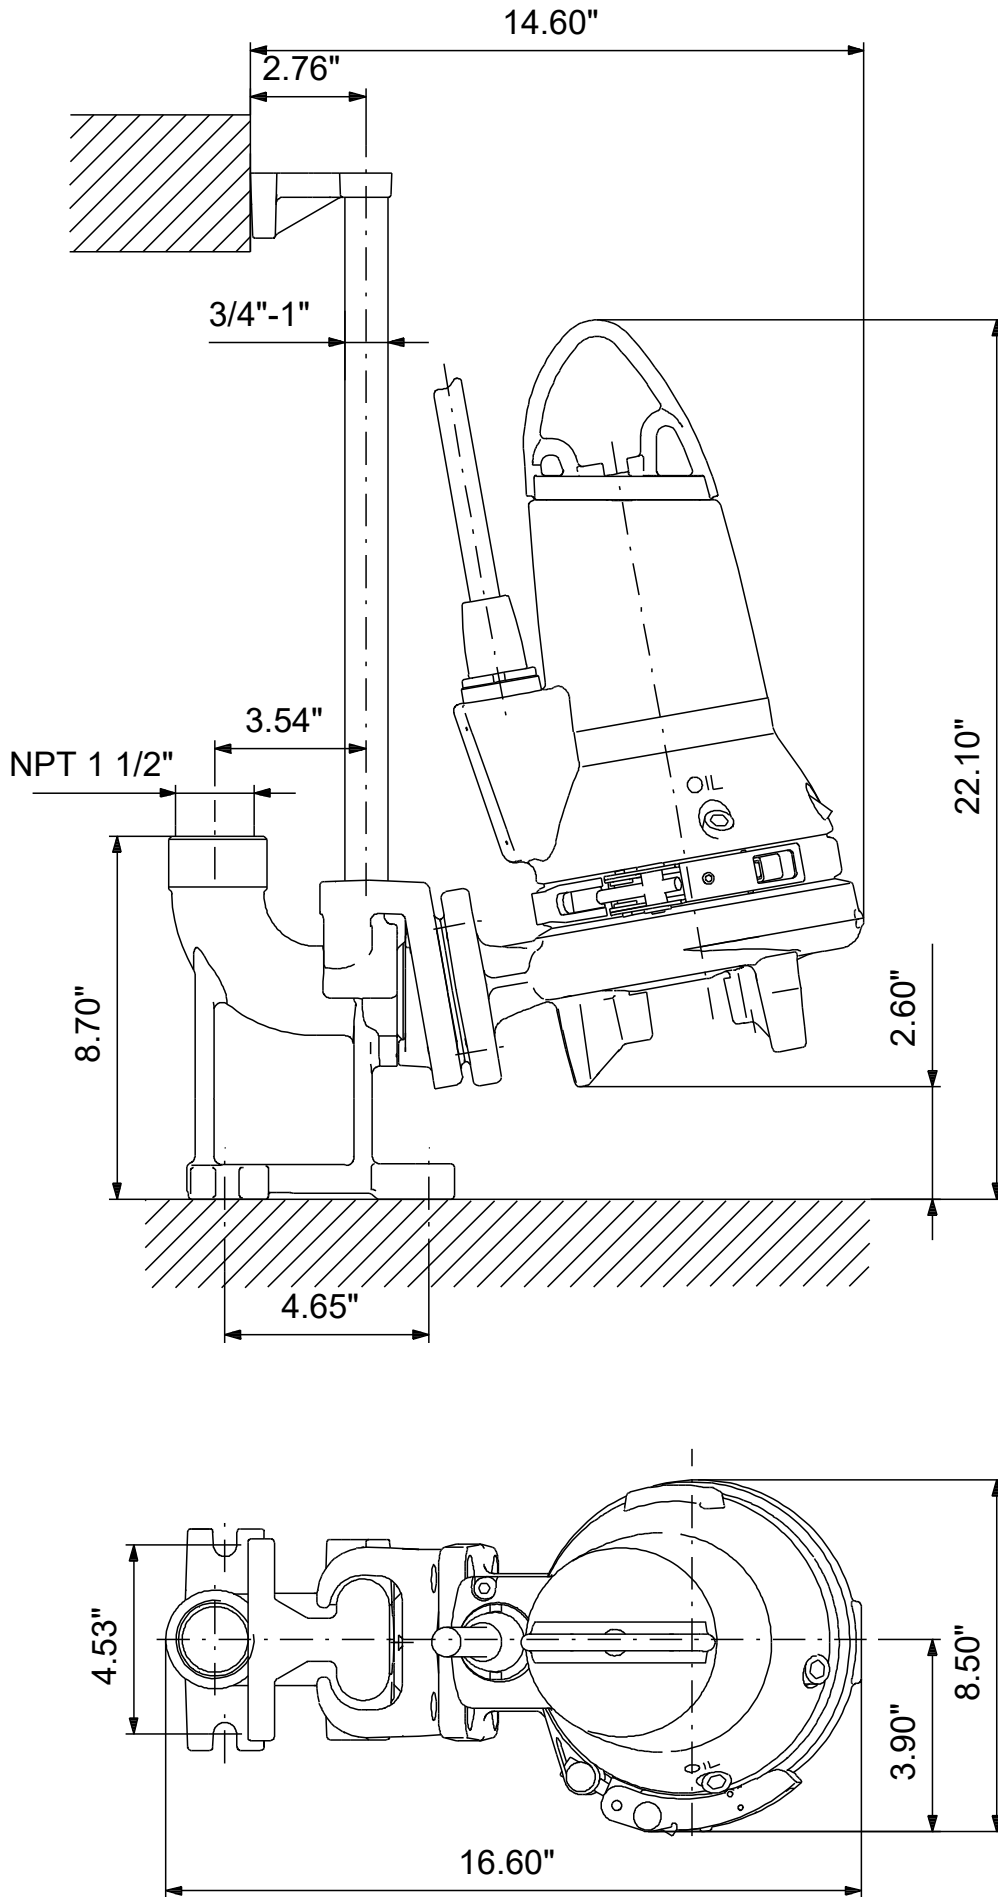

98280867 SEG.A15.20.2.1.603 60 Hz

Note! All units are in [in] unless others are stated.
Disclaimer: This simplified dimensional drawing does not show all details.

98280867 SEG.A15.20.2.1.603 60 Hz

Note! All units are in [in] unless others are stated.
Disclaimer: This simplified dimensional drawing does not show all details.