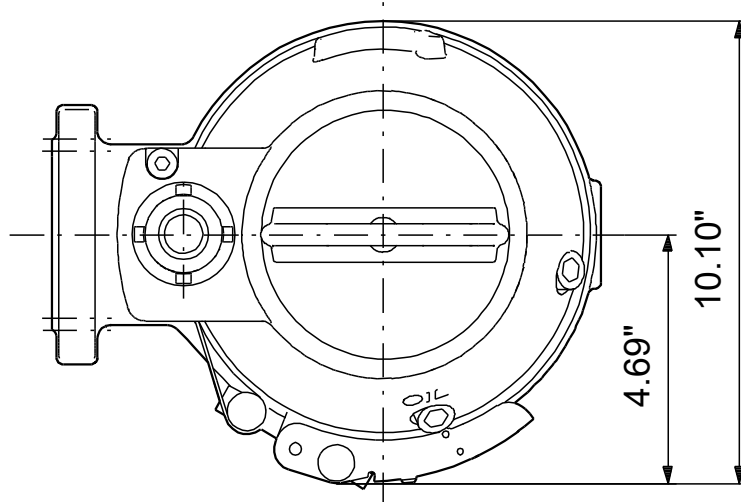

98280865 SEG.A20.55.2.60M 60 Hz

Note! All units are in [in] unless others are stated.
Disclaimer: This simplified dimensional drawing does not show all details.

98280865 SEG.A20.55.2.60M 60 Hz

Note! All units are in [in] unless others are stated.
Disclaimer: This simplified dimensional drawing does not show all details.

98280865 SEG.A20.55.2.60M 60 Hz

Note! All units are in [in] unless others are stated
Disclaimer: This simplified dimensional drawing does not show all details.