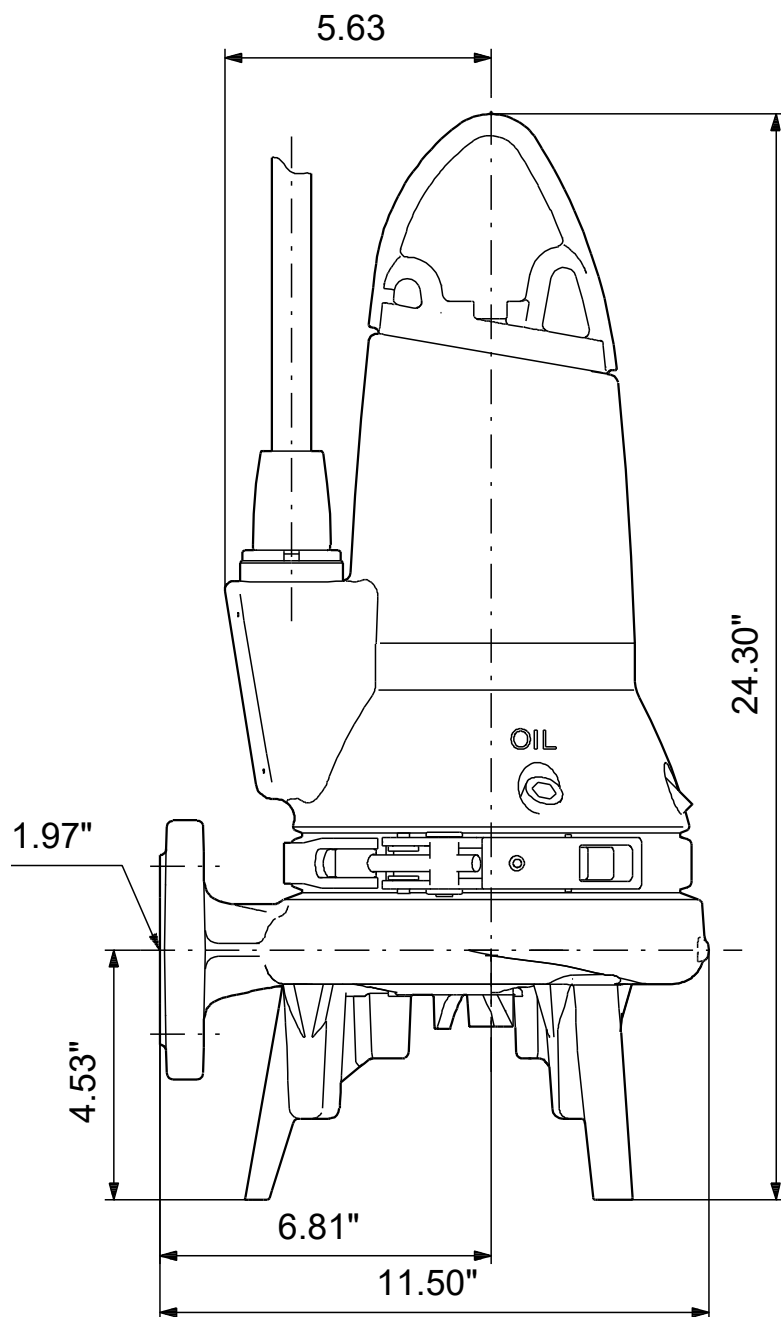

98280865 SEG.A20.55.2.60M 60 Hz

Note! All units are in [in] unless others are stated.
Disclaimer: This simplified dimensional drawing does not show all details.

98280865 SEG.A20.55.2.60M 60 Hz

Note! All units are in [in] unless others are stated.
Disclaimer: This simplified dimensional drawing does not show all details.

98280865 SEG.A20.55.2.60M 60 Hz

Note! All units are in [in] unless others are stated
Disclaimer: This simplified dimensional drawing does not show all details.