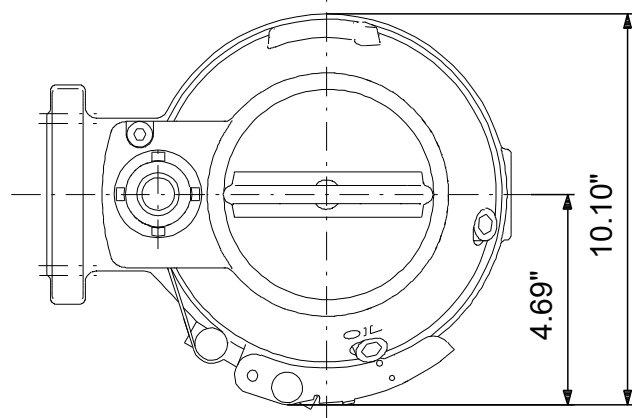

98280865 SEG.A20.55.2.60M 60 Hz

Note! All units are in [in] unless others are stated.
Disclaimer: This simplified dimensional drawing does not show all details.

98280865 SEG.A20.55.2.60M 60 Hz

Note! All units are in [in] unless others are stated.
Disclaimer: This simplified dimensional drawing does not show all details.

98280865 SEG.A20.55.2.60M 60 Hz

Note! All units are in [in] unless others are stated
Disclaimer: This simplified dimensional drawing does not show all details.