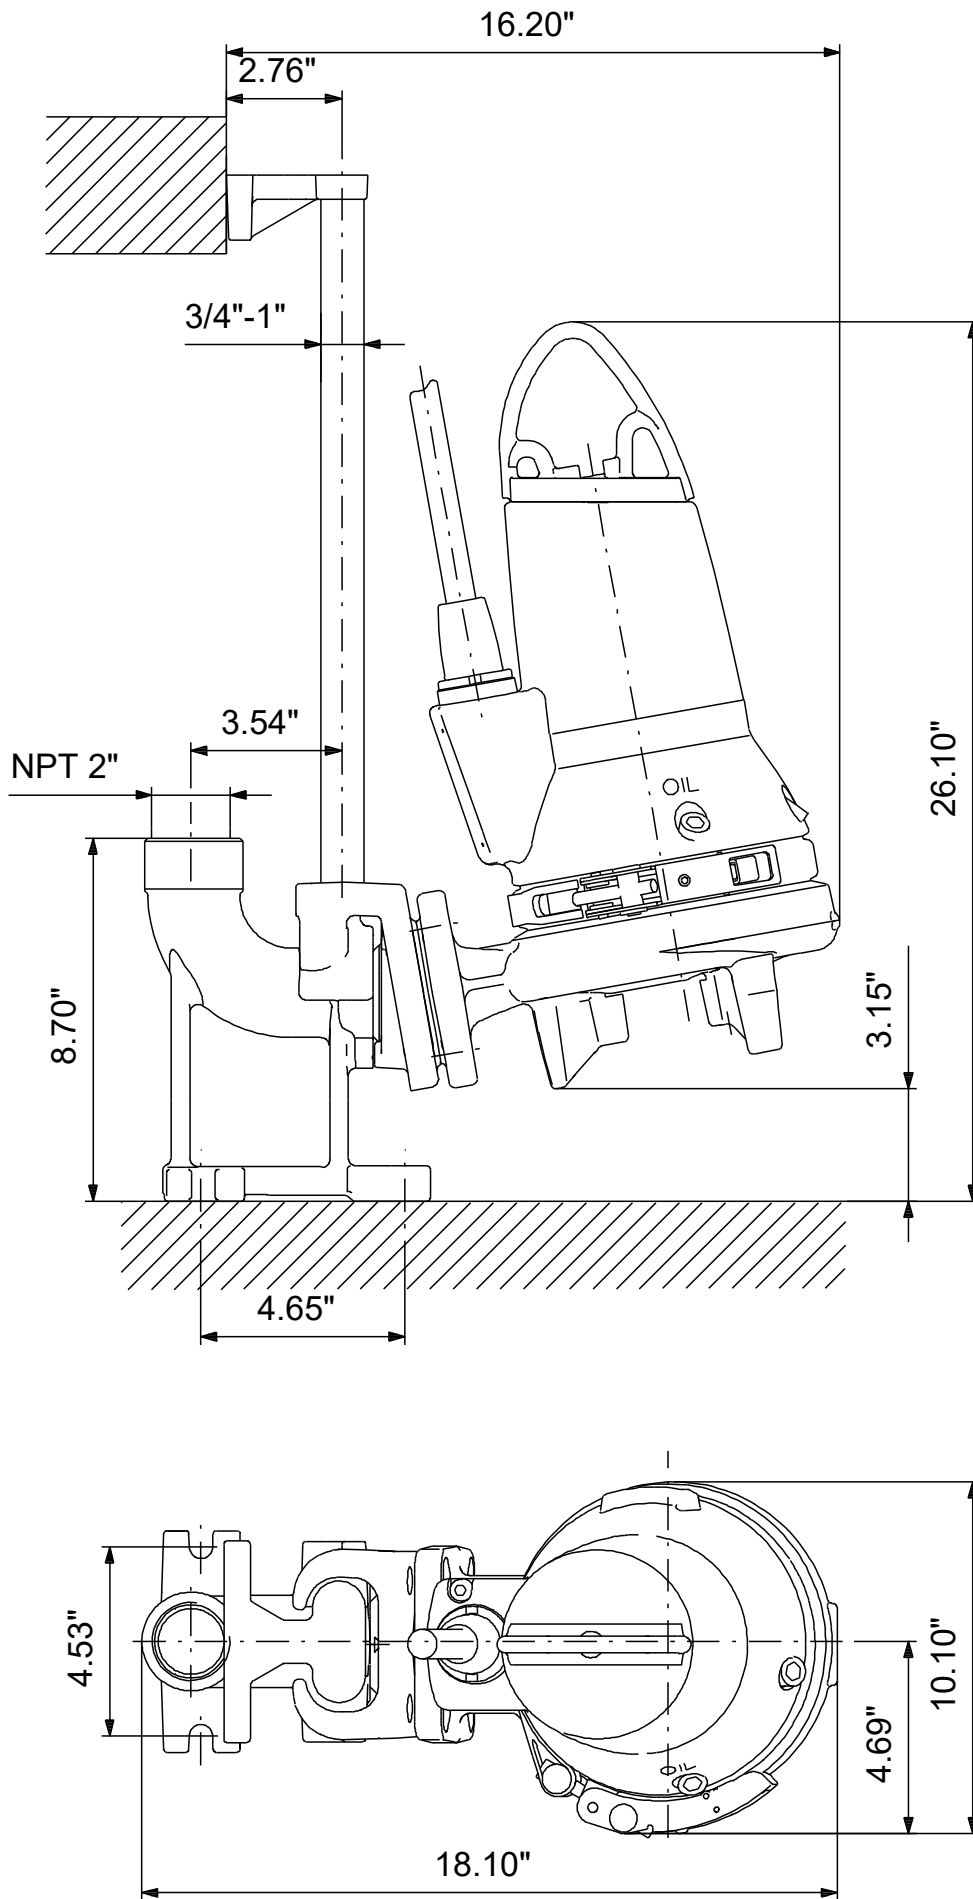

98280865 SEG.A20.55.2.60M 60 Hz

Note! All units are in [in] unless others are stated.
Disclaimer: This simplified dimensional drawing does not show all details.

98280865 SEG.A20.55.2.60M 60 Hz

Note! All units are in [in] unless others are stated.
Disclaimer: This simplified dimensional drawing does not show all details.

98280865 SEG.A20.55.2.60M 60 Hz

Note! All units are in [in] unless others are stated
Disclaimer: This simplified dimensional drawing does not show all details.