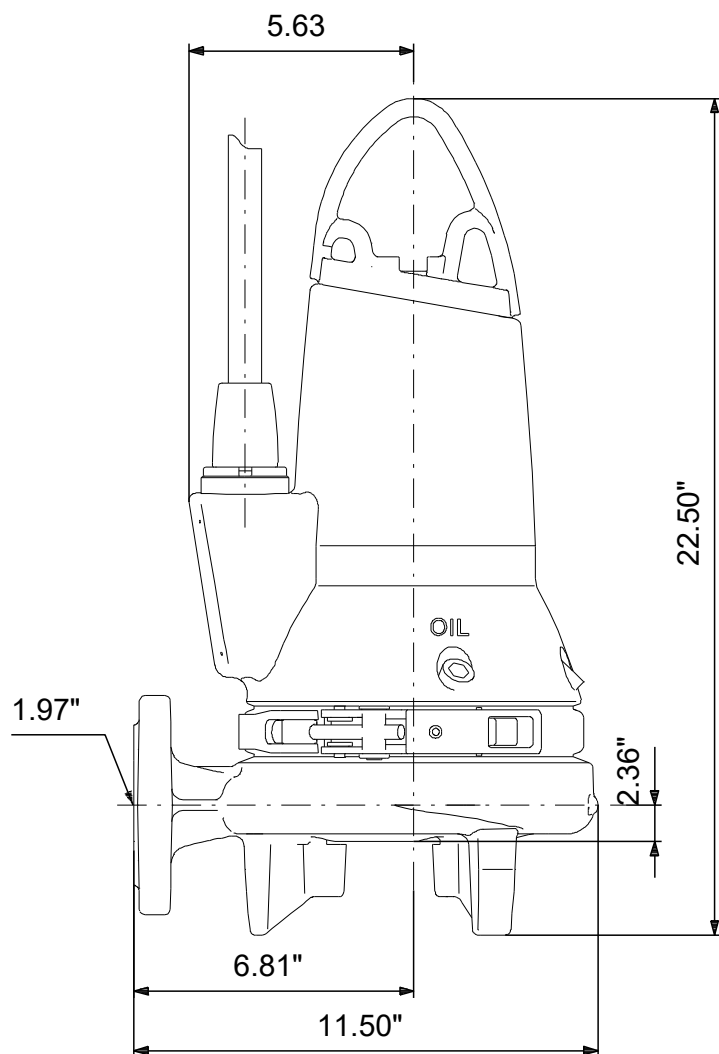

98280865 SEG.A20.55.2.60M 60 Hz

Note! All units are in [in] unless others are stated.
Disclaimer: This simplified dimensional drawing does not show all details.

98280865 SEG.A20.55.2.60M 60 Hz

Note! All units are in [in] unless others are stated.
Disclaimer: This simplified dimensional drawing does not show all details.

98280865 SEG.A20.55.2.60M 60 Hz

Note! All units are in [in] unless others are stated
Disclaimer: This simplified dimensional drawing does not show all details.