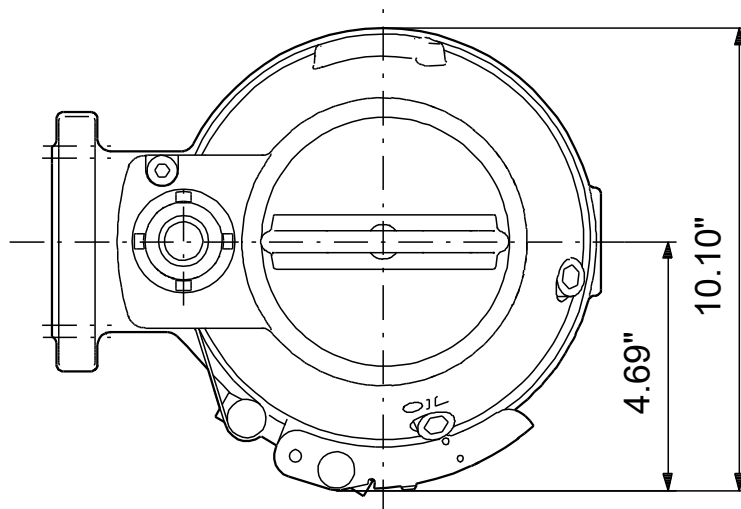

98280864 SEG.A20.40.EX.2.60M 60 Hz

Note! All units are in [in] unless others are stated.
Disclaimer: This simplified dimensional drawing does not show all details.

98280864 SEG.A20.40.EX.2.60M 60 Hz

Note! All units are in [in] unless others are stated.
Disclaimer: This simplified dimensional drawing does not show all details.

98280864 SEG.A20.40.EX.2.60M 60 Hz

Note! All units are in [in] unless others are stated
Disclaimer: This simplified dimensional drawing does not show all details.