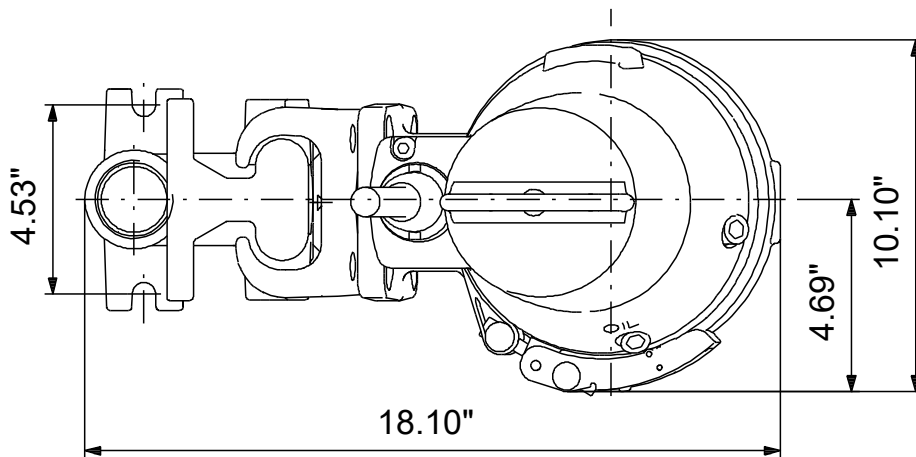

98280864 SEG.A20.40.EX.2.60M 60 Hz

Note! All units are in [in] unless others are stated.
Disclaimer: This simplified dimensional drawing does not show all details.

98280864 SEG.A20.40.EX.2.60M 60 Hz

Note! All units are in [in] unless others are stated.
Disclaimer: This simplified dimensional drawing does not show all details.

98280864 SEG.A20.40.EX.2.60M 60 Hz

Note! All units are in [in] unless others are stated
Disclaimer: This simplified dimensional drawing does not show all details.