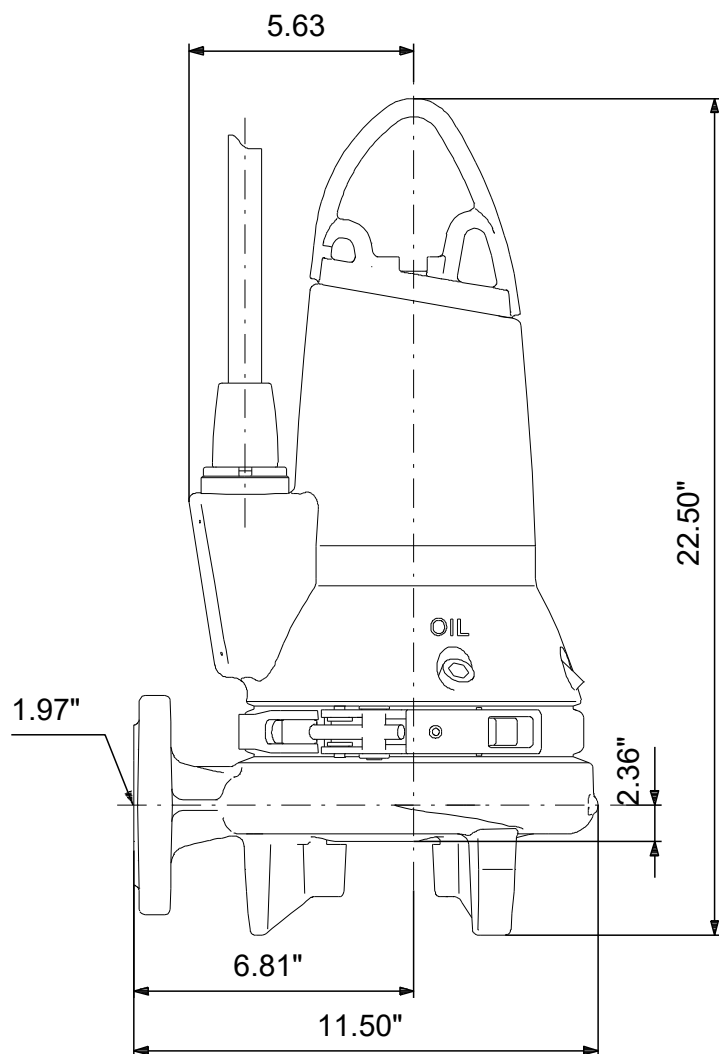

98280864 SEG.A20.40.EX.2.60M 60 Hz

Note! All units are in [in] unless others are stated.
Disclaimer: This simplified dimensional drawing does not show all details.

98280864 SEG.A20.40.EX.2.60M 60 Hz

Note! All units are in [in] unless others are stated.
Disclaimer: This simplified dimensional drawing does not show all details.

98280864 SEG.A20.40.EX.2.60M 60 Hz

Note! All units are in [in] unless others are stated
Disclaimer: This simplified dimensional drawing does not show all details.