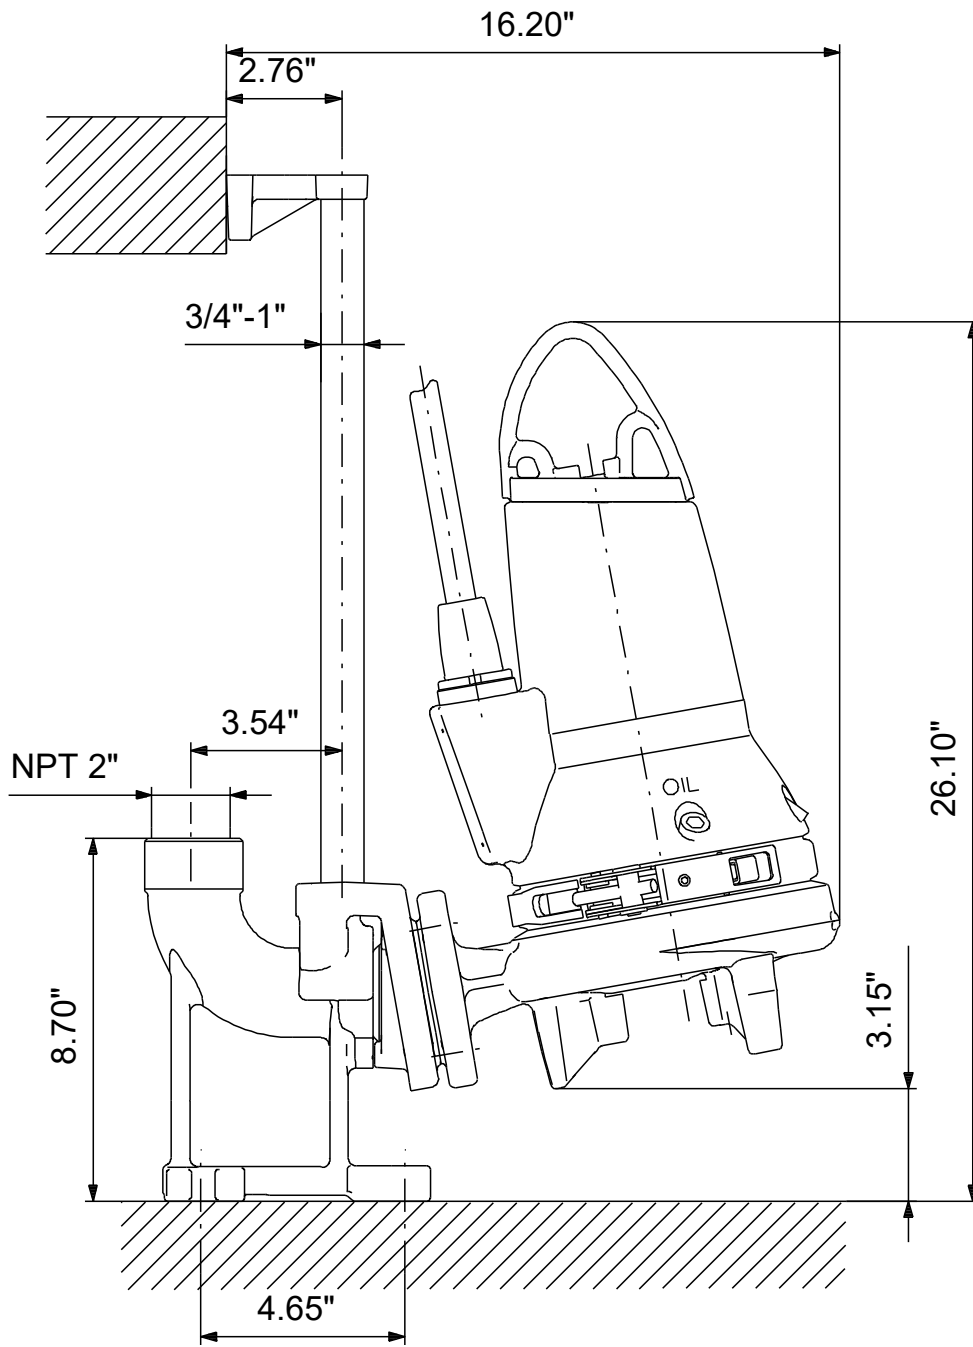

98280864 SEG.A20.40.EX.2.60M 60 Hz

Note! All units are in [in] unless others are stated.
Disclaimer: This simplified dimensional drawing does not show all details.

98280864 SEG.A20.40.EX.2.60M 60 Hz

Note! All units are in [in] unless others are stated.
Disclaimer: This simplified dimensional drawing does not show all details.

98280864 SEG.A20.40.EX.2.60M 60 Hz

Note! All units are in [in] unless others are stated
Disclaimer: This simplified dimensional drawing does not show all details.