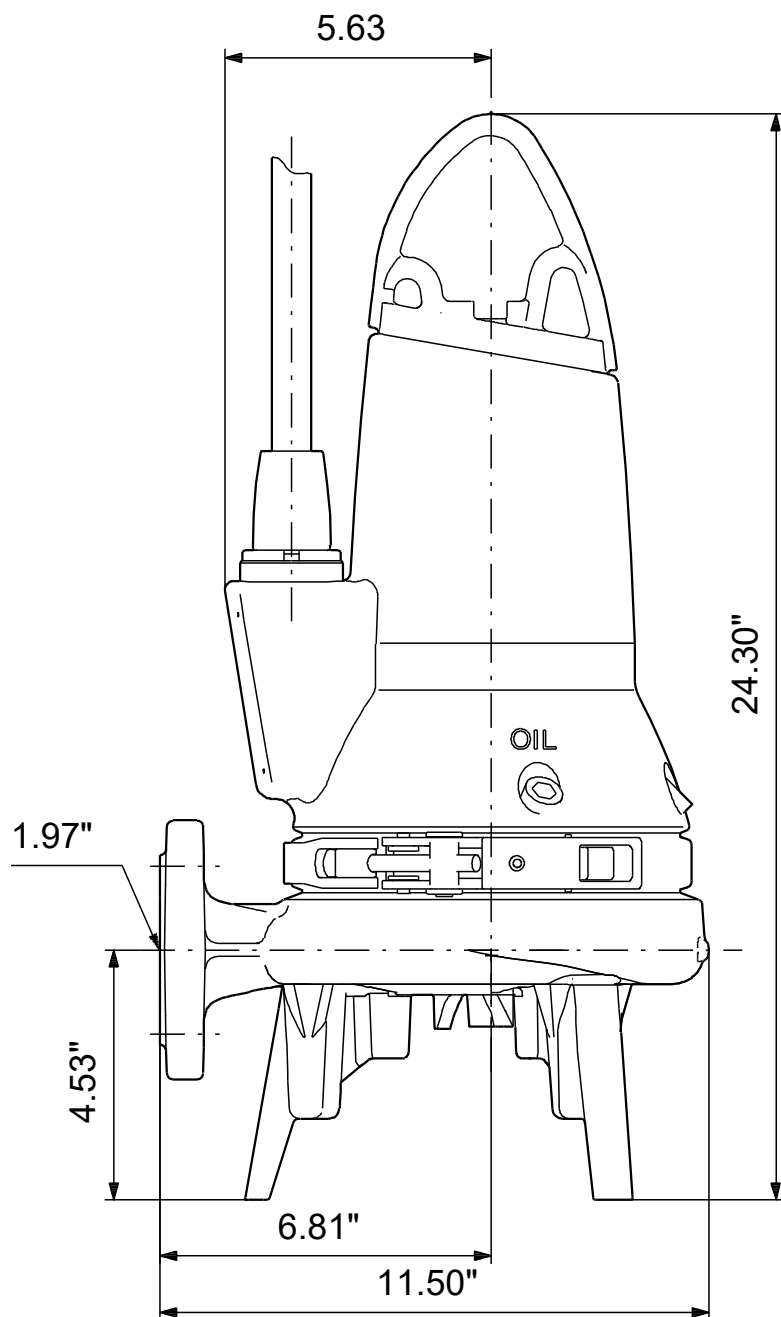

98280864 SEG.A20.40.EX.2.60M 60 Hz

Note! All units are in [in] unless others are stated.
Disclaimer: This simplified dimensional drawing does not show all details.

98280864 SEG.A20.40.EX.2.60M 60 Hz

Note! All units are in [in] unless others are stated.
Disclaimer: This simplified dimensional drawing does not show all details.

98280864 SEG.A20.40.EX.2.60M 60 Hz

Note! All units are in [in] unless others are stated
Disclaimer: This simplified dimensional drawing does not show all details.