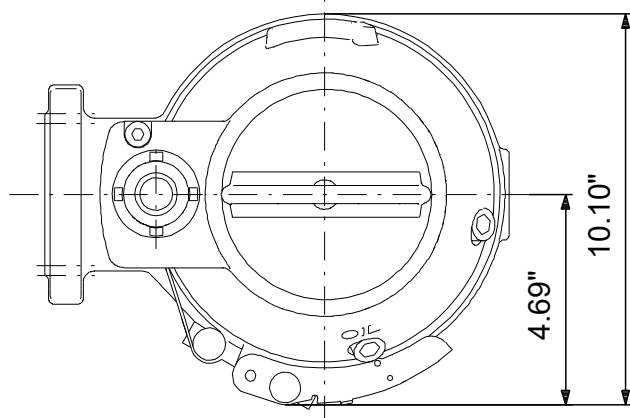

98280864 SEG.A20.40.EX.2.60M 60 Hz

Note! All units are in [in] unless others are stated.
Disclaimer: This simplified dimensional drawing does not show all details.

98280864 SEG.A20.40.EX.2.60M 60 Hz

Note! All units are in [in] unless others are stated.
Disclaimer: This simplified dimensional drawing does not show all details.

98280864 SEG.A20.40.EX.2.60M 60 Hz

Note! All units are in [in] unless others are stated
Disclaimer: This simplified dimensional drawing does not show all details.