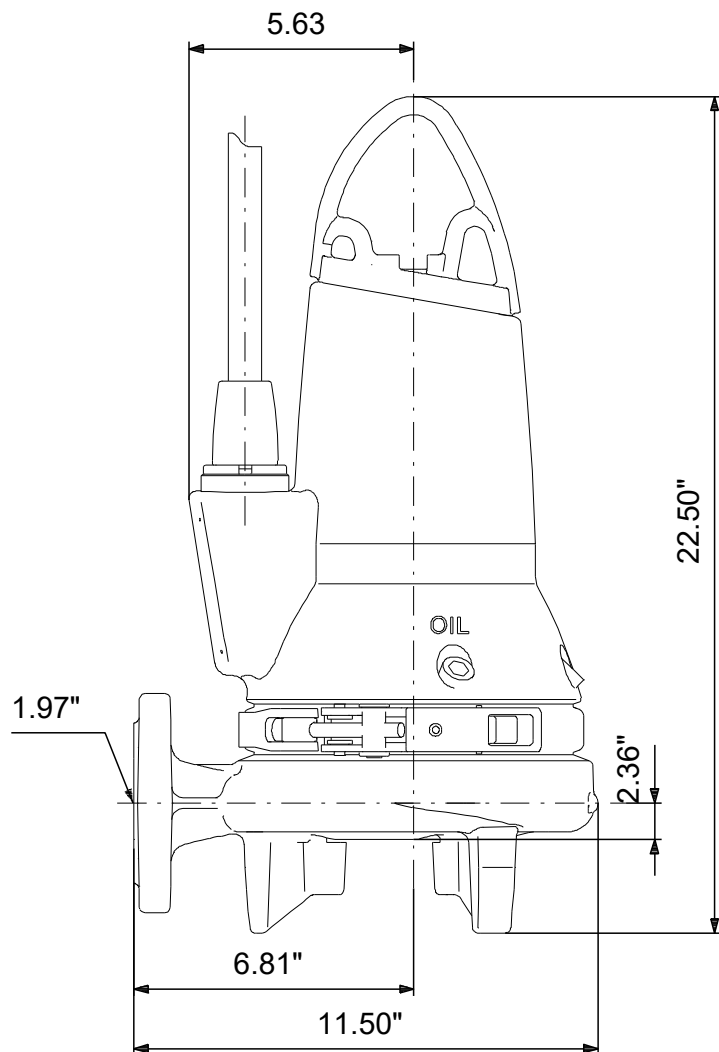

98280863 SEG.A20.40.2.60M 60 Hz

Note! All units are in [in] unless others are stated.
Disclaimer: This simplified dimensional drawing does not show all details.

98280863 SEG.A20.40.2.60M 60 Hz

Note! All units are in [in] unless others are stated.
Disclaimer: This simplified dimensional drawing does not show all details.

98280863 SEG.A20.40.2.60M 60 Hz

Note! All units are in [in] unless others are stated.
Disclaimer: This simplified dimensional drawing does not show all details.