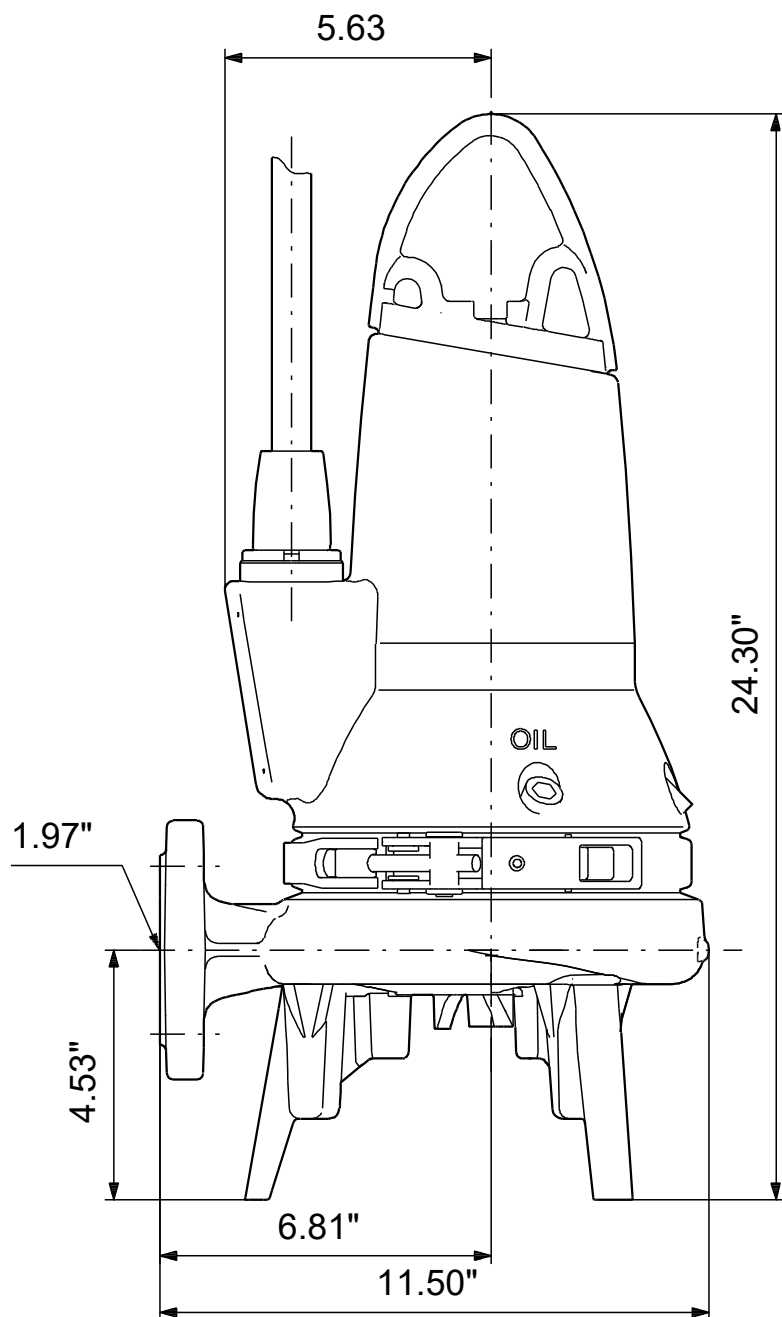

98280863 SEG.A20.40.2.60M 60 Hz

Note! All units are in [in] unless others are stated.
Disclaimer: This simplified dimensional drawing does not show all details.

98280863 SEG.A20.40.2.60M 60 Hz

Note! All units are in [in] unless others are stated.
Disclaimer: This simplified dimensional drawing does not show all details.

98280863 SEG.A20.40.2.60M 60 Hz

Note! All units are in [in] unless others are stated.
Disclaimer: This simplified dimensional drawing does not show all details.