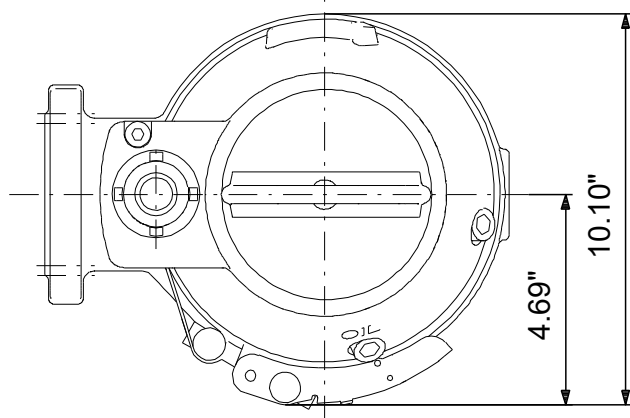

98280863 SEG.A20.40.2.60M 60 Hz

Note! All units are in [in] unless others are stated.
Disclaimer: This simplified dimensional drawing does not show all details.

98280863 SEG.A20.40.2.60M 60 Hz

Note! All units are in [in] unless others are stated.
Disclaimer: This simplified dimensional drawing does not show all details.

98280863 SEG.A20.40.2.60M 60 Hz

Note! All units are in [in] unless others are stated.
Disclaimer: This simplified dimensional drawing does not show all details.