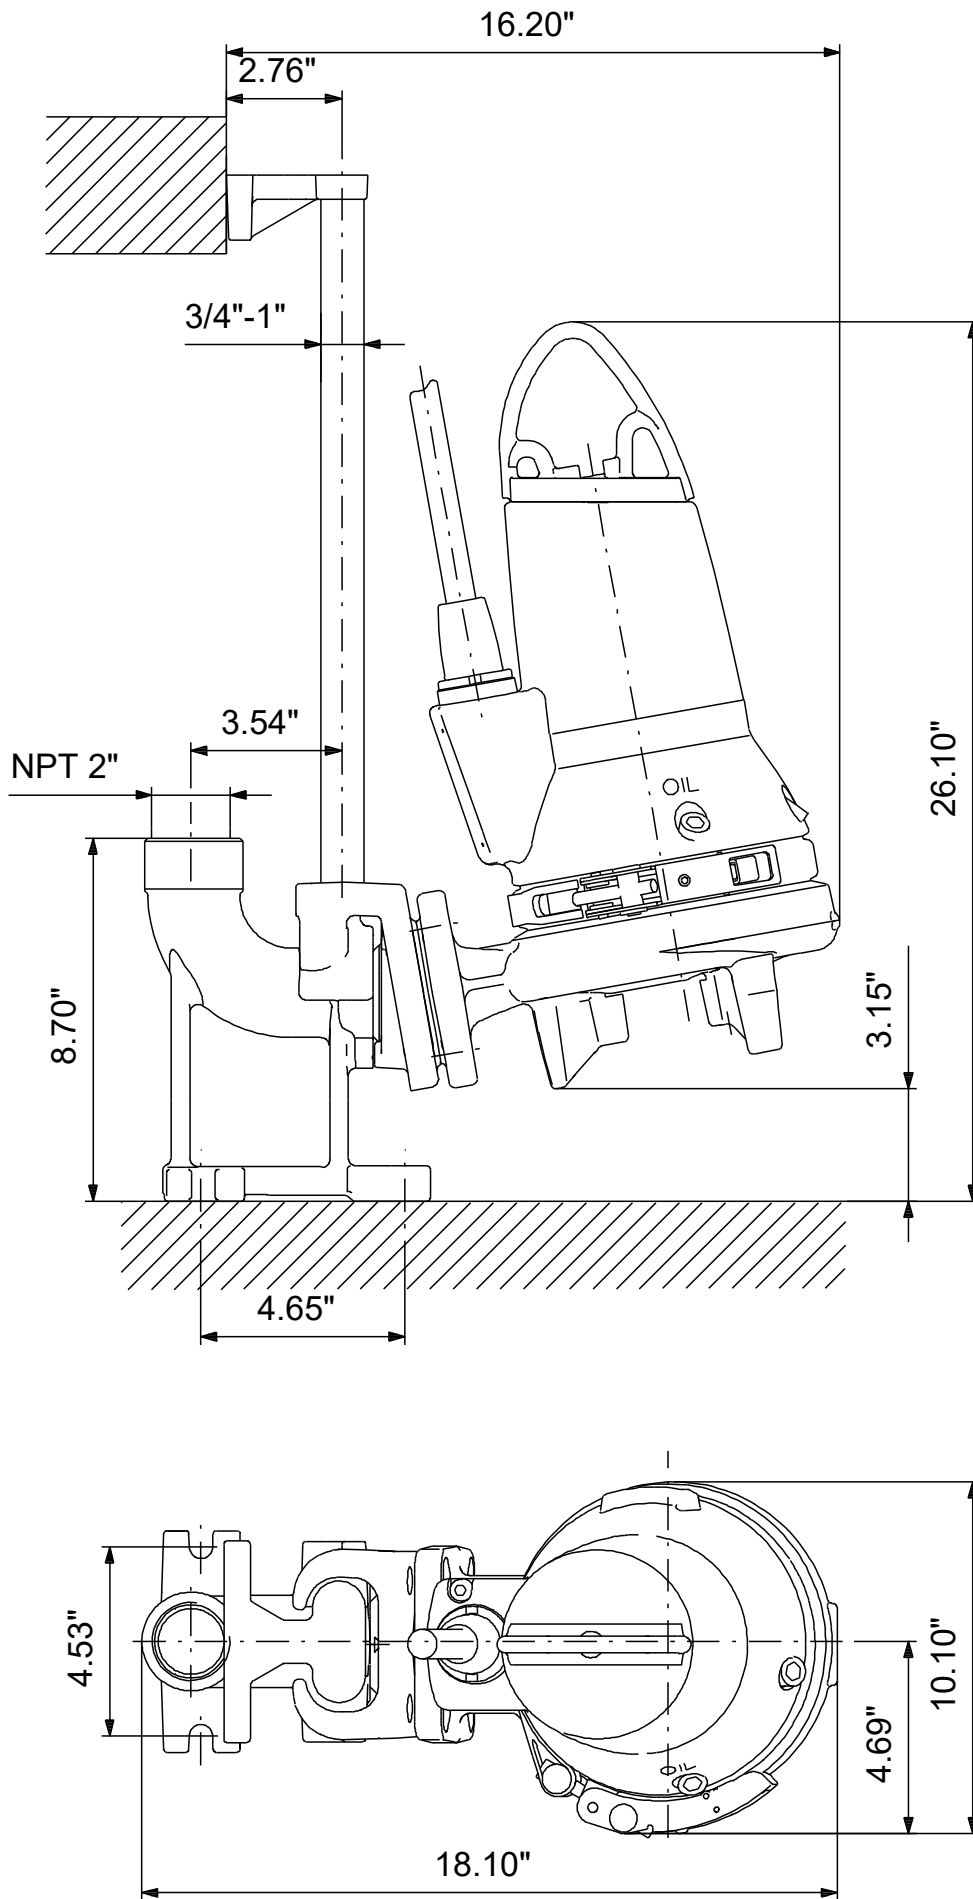

98280863 SEG.A20.40.2.60M 60 Hz

Note! All units are in [in] unless others are stated.
Disclaimer: This simplified dimensional drawing does not show all details.

98280863 SEG.A20.40.2.60M 60 Hz

Note! All units are in [in] unless others are stated.
Disclaimer: This simplified dimensional drawing does not show all details.

98280863 SEG.A20.40.2.60M 60 Hz

Note! All units are in [in] unless others are stated.
Disclaimer: This simplified dimensional drawing does not show all details.