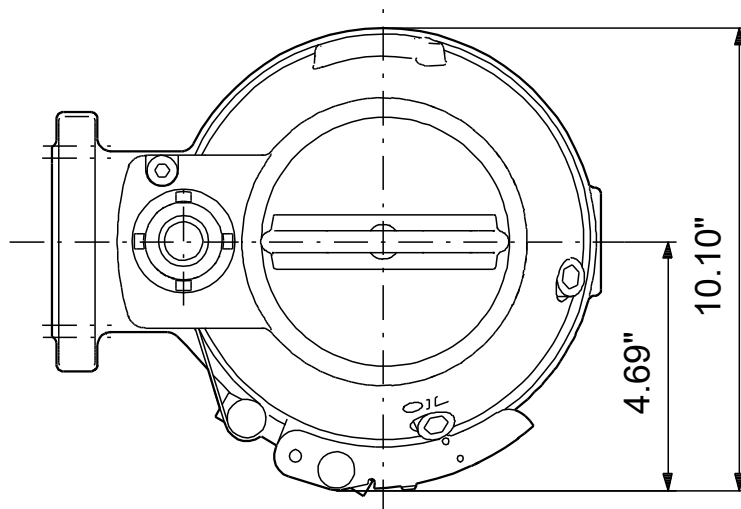

98280863 SEG.A20.40.2.60M 60 Hz

Note! All units are in [in] unless others are stated.
Disclaimer: This simplified dimensional drawing does not show all details.

98280863 SEG.A20.40.2.60M 60 Hz

Note! All units are in [in] unless others are stated.
Disclaimer: This simplified dimensional drawing does not show all details.

98280863 SEG.A20.40.2.60M 60 Hz

Note! All units are in [in] unless others are stated.
Disclaimer: This simplified dimensional drawing does not show all details.